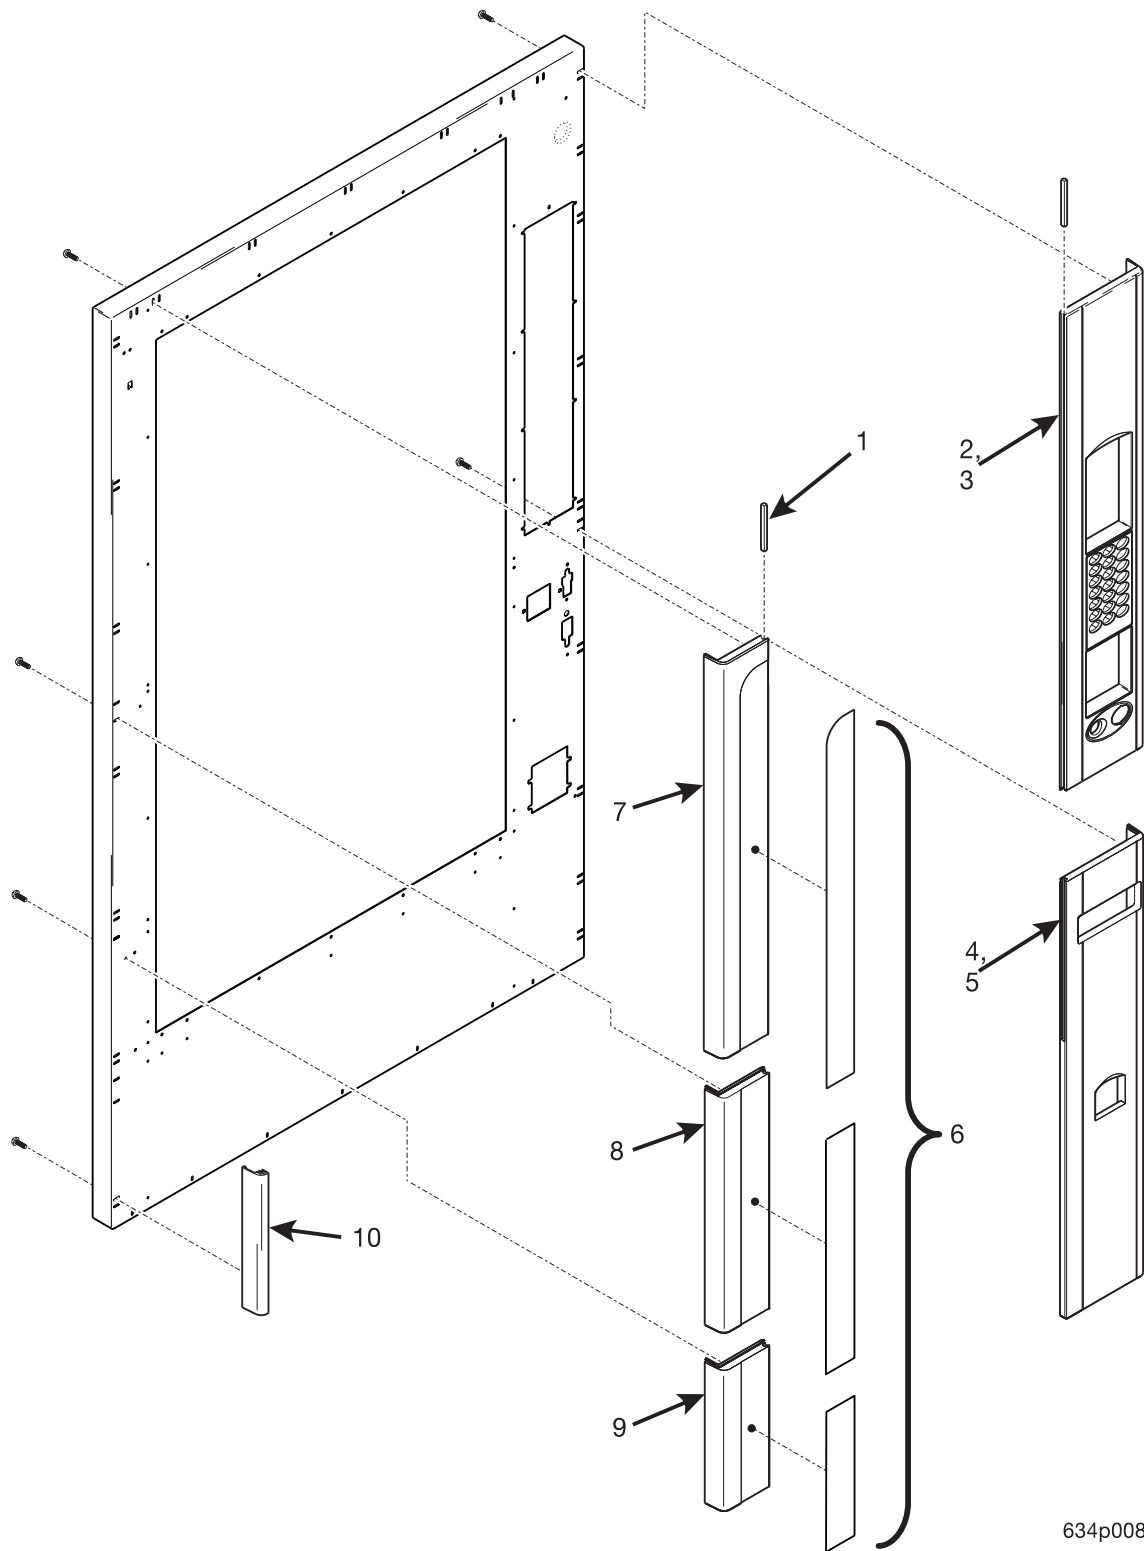

EuroDrink Parts Manual

Figure 3. Millennium Trim - Part 1

EuroDrink Parts Manual

TABLE 3. MILLENNIA TRIM - PART 1

INDEX	PART NUMBER	DESCRIPTION	QTY
1	1572259	FILLER-GROOVE-SHORT-GREY	2
	1572393	FILLER-GROOVE-SHORT-BLACK	
2	1572254	RIGHT HAND TRIM-UPPER-"A-21" - BLACK	1
3	6362026	DECAL - UPPER RT. - FRT. - NESTLE MEXICO (NOT SHOWN)	1
4	1572214	RIGHT HAND TRIM-LOWER-"B"-BLACK	1
5	6362029	DECAL - LOWER RT. - FRT. - NESTLE MEXICO (NOT SHOWN)	1
6	1572258	DECAL-DOOR TRIM-VERTICAL ASSEMBLY (NOT USED ON BLACK NESTLE STYLE)	1
	1682034	DECAL-DOOR TRIM-VERTICAL ASSEMBLY (USED ON BLACK STYLE)	
7	4552058	TRIM - UPPER - LEFT HAND - "C"	1
	6312013	LEFT HAND TRIM-UPPER-"C"-BLACK	
8	4552059	TRIM - MIDDLE - LEFT HAND - "D"	1
	6312014	LEFT HAND TRIM-MIDDLE-"D"-BLACK	
9	4552060	TRIM - BOTTOM - LEFT HAND - "E"	1
	6312015	LEFT HAND TRIM-BOTTOM-"E"-BLACK	
10	1572267	TRIM-LOWER-DOOR SIDE-GREY	1
	1572324	TRIM-LOWER-DOOR SIDE-BLACK	
-	1682033	DECAL - TRIM - HORIZONTAL - 32" - NOT SHOWN (BLACK)	1