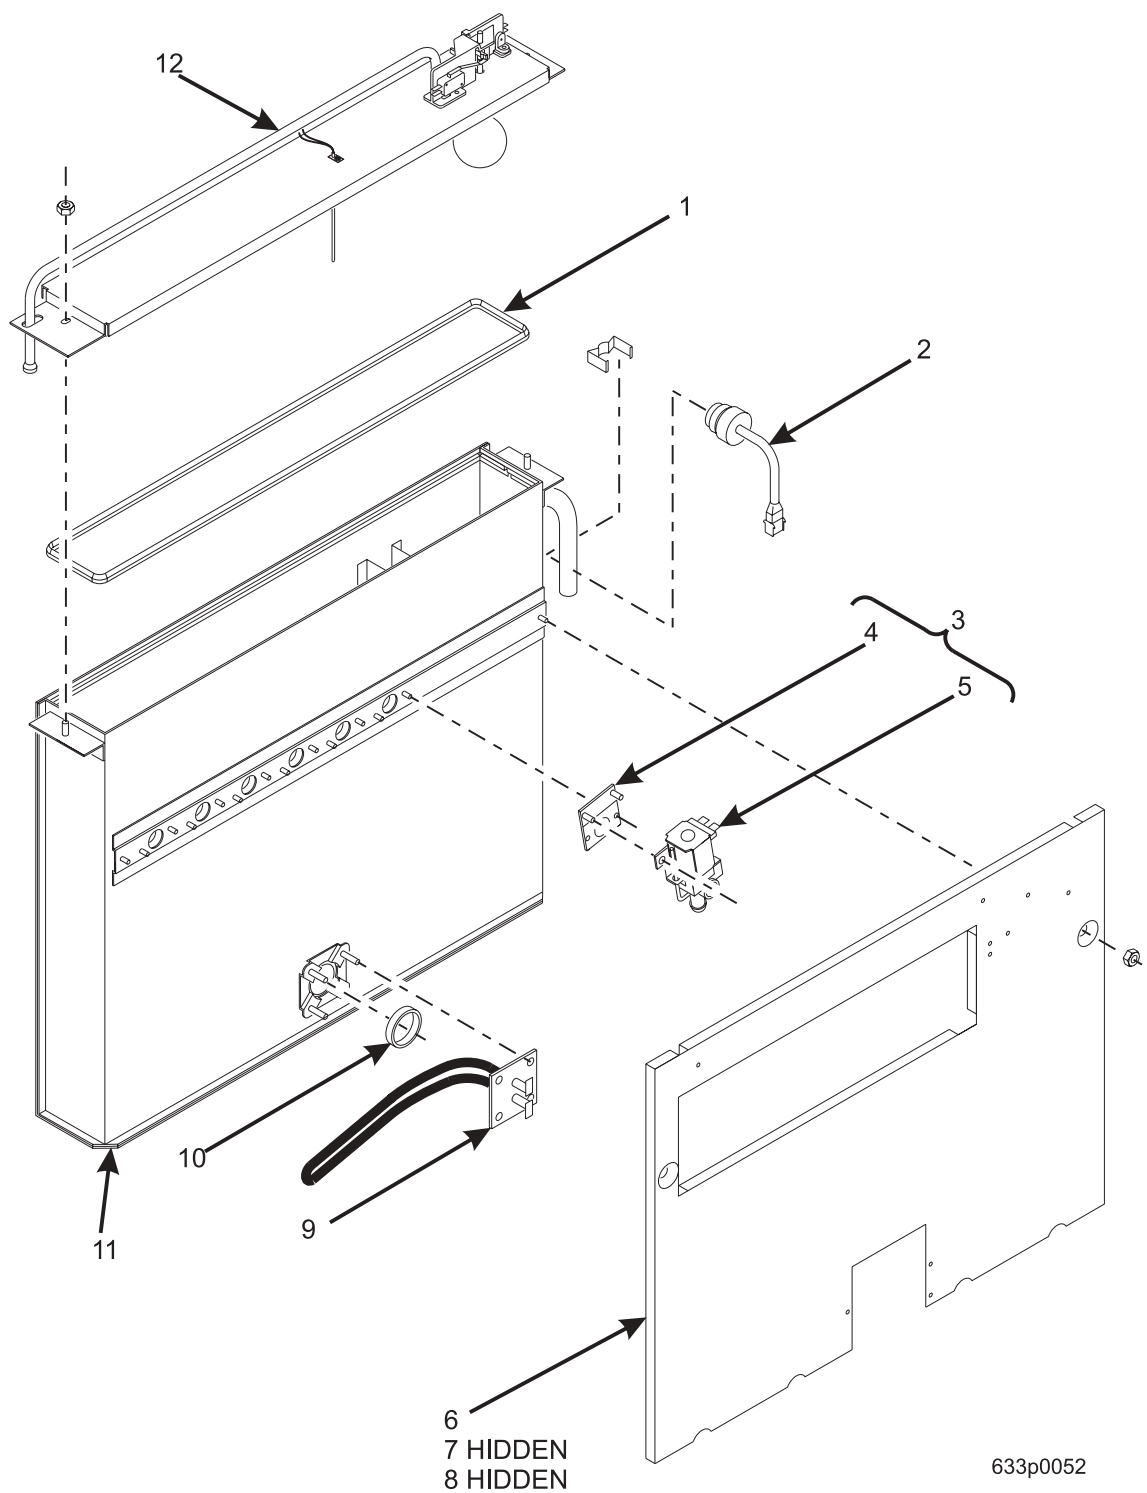

EuroDrink Parts Manual

TABLE 33. SERVICE LIGHT/BRACKET ASSEMBLY (ARG./AUS./FR./GER./N.Z./SP./U.K.)

INDEX	PART NUMBER	DESCRIPTION	QTY
-	6339012	LIGHT AND BRACKET ASSEMBLY - FLUORESCENT - 230 V	1
1	1679005	SUPPRESSION ASSEMBLY - 230 V	1
2	4305043	CABLE CLAMP - RICHCO #N4	3
3	6231559	BRACKET - SERVICE LIGHT	1
4	9984094	JUMPER - GROUND WIRE	1
5	6339011	JUMPER - SERVICE LIGHT - INTERNATIONAL	1
6	6239053	LIGHT ASEMBLY - FLUORESCENT - 230 V	1
7	2222096	FLUORESCENT LAMP #F15T8CW, 96/CS	1
8	6232305	LAMP SLEEVE AND END CAPS ASSEMBLY - 16.35" LONG	1

EuroDrink Parts Manual

Figure 34. Hot Water Tank Assembly - Part 1