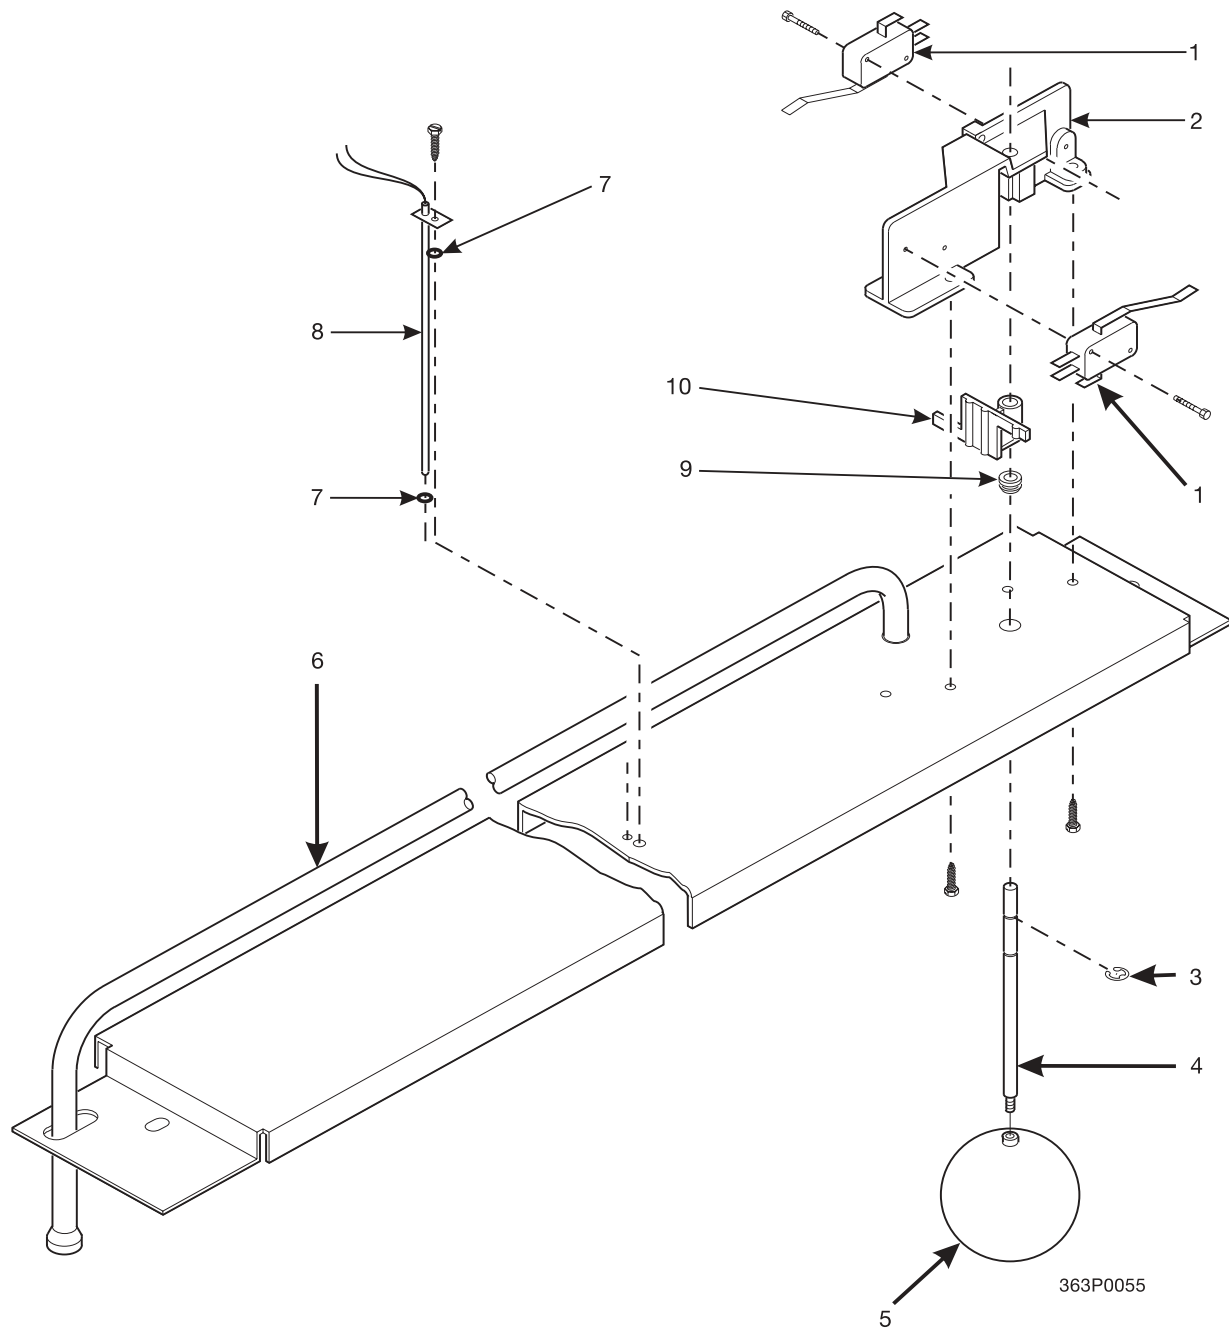

TABLE 36. WATER TANK LID ASSEMBLY

EuroDrink Parts Manual

Figure 36. Water Tank Lid Assembly

EuroDrink Parts Manual

TABLE 36. WATER TANK LID ASSEMBLY

INDEX	PART NUMBER	DESCRIPTION	QTY
-	6338046	LID ASSEMBLY - FINAL - H.W.T.	-
1	6238084	SWITCH - LEVER - 10 GRAM	2
2	6238068	BRACKET - MOUNTING - SWITCH	1
3	6124073	RETAINING RING REINF. E TYP.156	1
4	6338049	SHAFT - FLOAT	1
5	6508033	FLOAT - WATER TANK	1
6	6338047	WELD ASSEMBLY - COVER - LG. INLET - W.T.	1
7	6138287	O RING	2
8	6338051	SENSOR - TEMPERATURE - H.W.T.	1
9	6338050	BEARING - LID - HOT WATER TANK	1
10	6138183	ACTUATOR - SWITCH	1