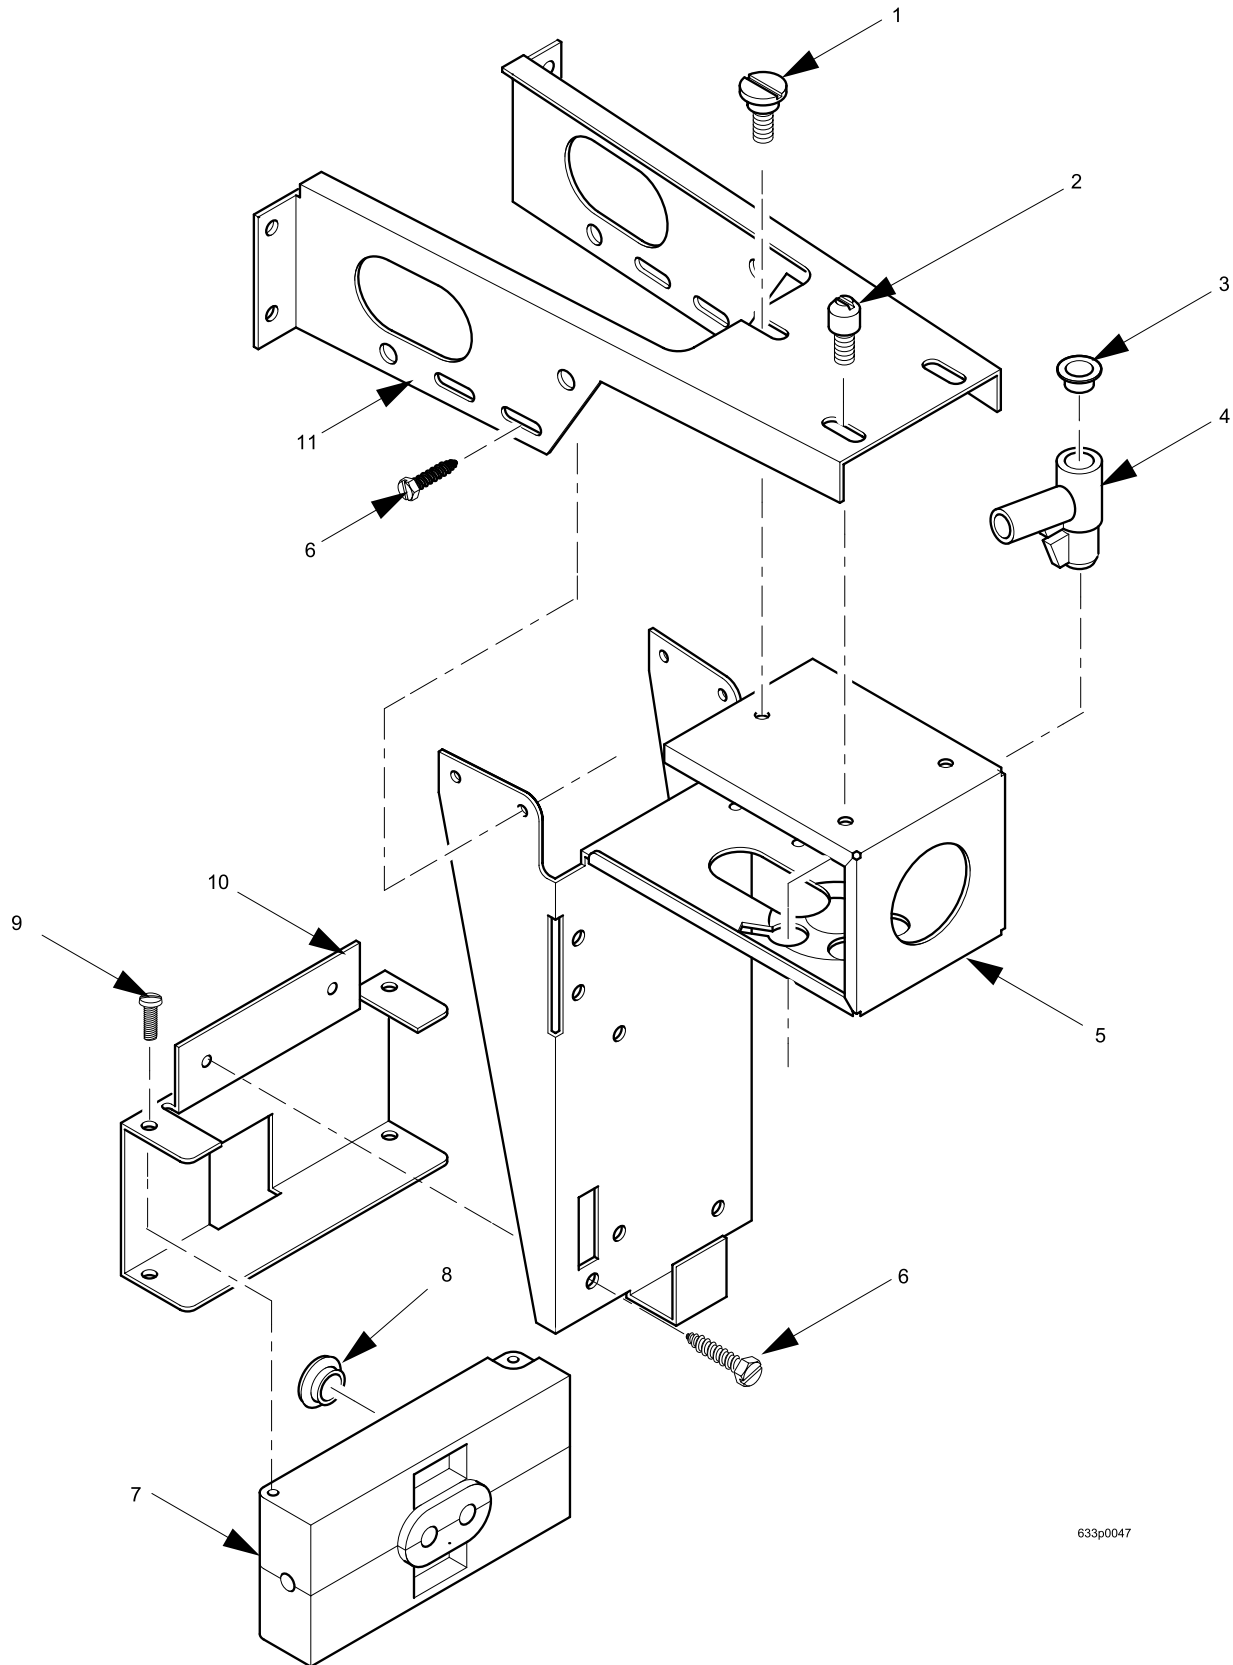

EuroDrink Parts Manual

633p0047

Figure 75. Cup Station Support, Overflow Switch and Cup Sensor

EuroDrink Parts Manual

TABLE 75. CUP STATION SUPPORT, OVERFLOW SWITCH AND CUP SENSOR

INDEX	PART NUMBER	DESCRIPTION	QTY
-	6551014	SUPPORT ASSEMBLY - CUP STATION (INCLUDES 1, 2, 5, 6, AND 11)	1
-	6231536	MUG SENSOR & BRACKET ASSEMBLY (INCLUDES INDEX NUMBERS 7 - 10) (ARG./FR./MEX./U.K./U.S.)	1
-	6231540	MUG SENSOR & BRACKET ASSEMBLY - TRANSMISSIVE (GER.)	1
1	4247204	STUD - STORAGE TRAY	1
2	4041102	STUD - COLUMN LOCATOR	2
3	4711020	CAPLUG - SPOUT	*
4	6117010	SPOUT - DISPENSING	*
5	6551006	CUP STATION SUPPORT	1
6	1451097	SCREW - #8-32 X .31 HEX HD	4
7	6231537	SENSOR - ASSEMBLY - MUG	1
	6231557	SENSOR ASSEMBLY - MUG - TRANSMISSIVE	
8	9989641	CAPLUG - 3/8" - FLUSH TYPE	1
9	4747171	SCREW - #6 - 19 X .38 PHS T/C	2
10	6231539	BRACKET - CUP SENSOR	1
11	6398136	SUPPORT - CUP STATION - EUROTWIN	1

* - QUANTITY VARIES WITH NUMBER OF SELECTIONS