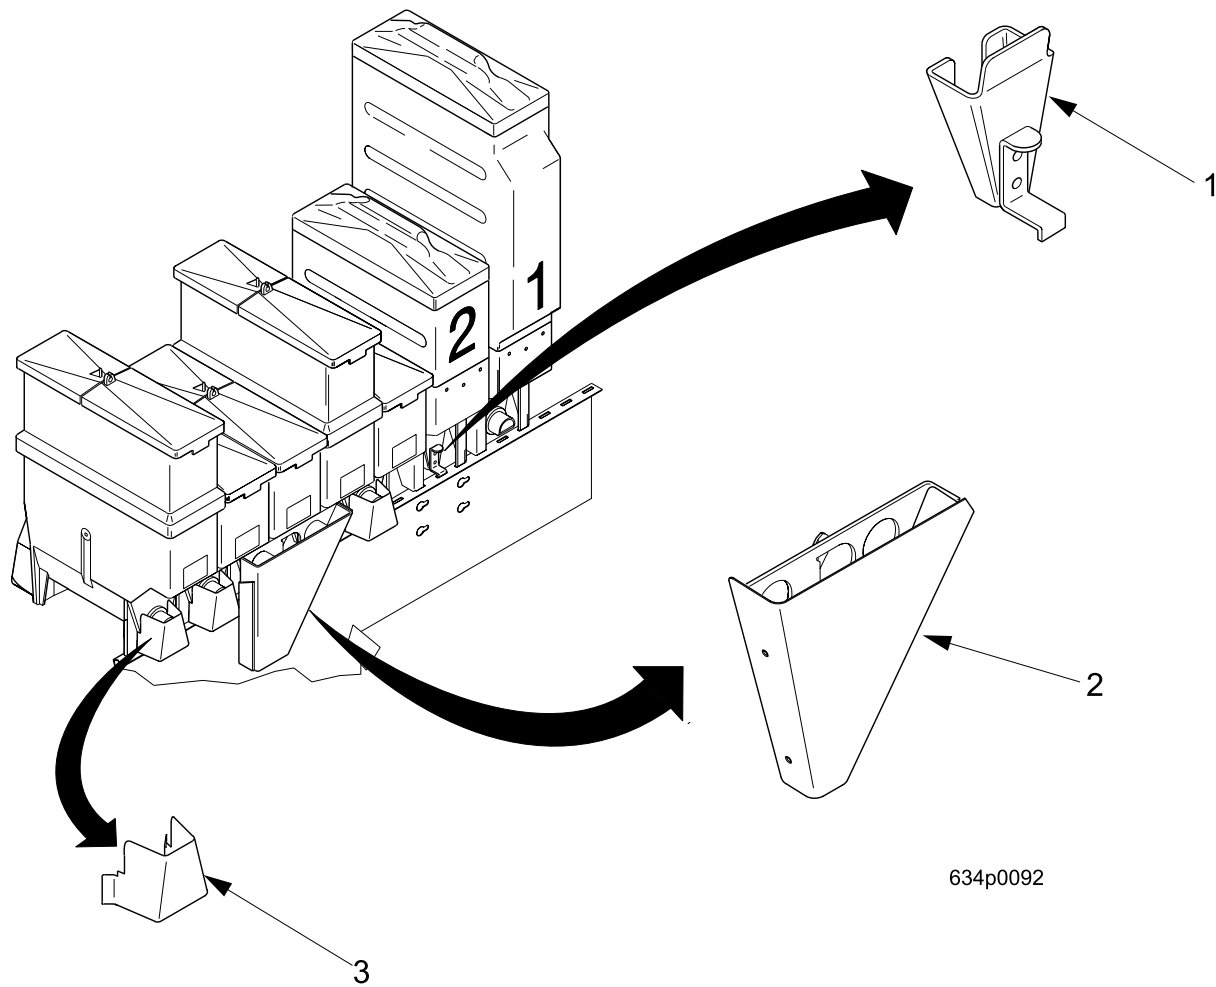

EuroDrink Parts Manual

Figure 64. Product and Condiment Chutes - Part 1

EuroDrink Parts Manual

TABLE 64. PRODUCT AND CONDIMENT CHUTES - PART 1

INDEX	PART NUMBER	DESCRIPTION	QTY
1	6237241	CHUTE ASSEMBLY - PREGROUND COFFEE USED WITH THE FOLLOWING PRODUCTS: FRESH BREW COFFEE, FRESH BREW DECAF, LEAF TEA	1 OR 2
2	6367018	CHUTE ASSEMBLY - 2 INGREDIENT USED ON MACHINES WITH SUGAR SUBSTITUTE OPTION FOR SUGAR-LIGHTENER-SUGAR SUB CONDIMENTS	1 OPT
3	6337015	BRACKET - DEFLECTOR - CHOCOLATE USED WITH THE FOLLOWING PRODUCTS: CHOCOLATE, FREEZE DRY COFFEE, FREEZE DRY DECAF, SOUP	3 TO 5