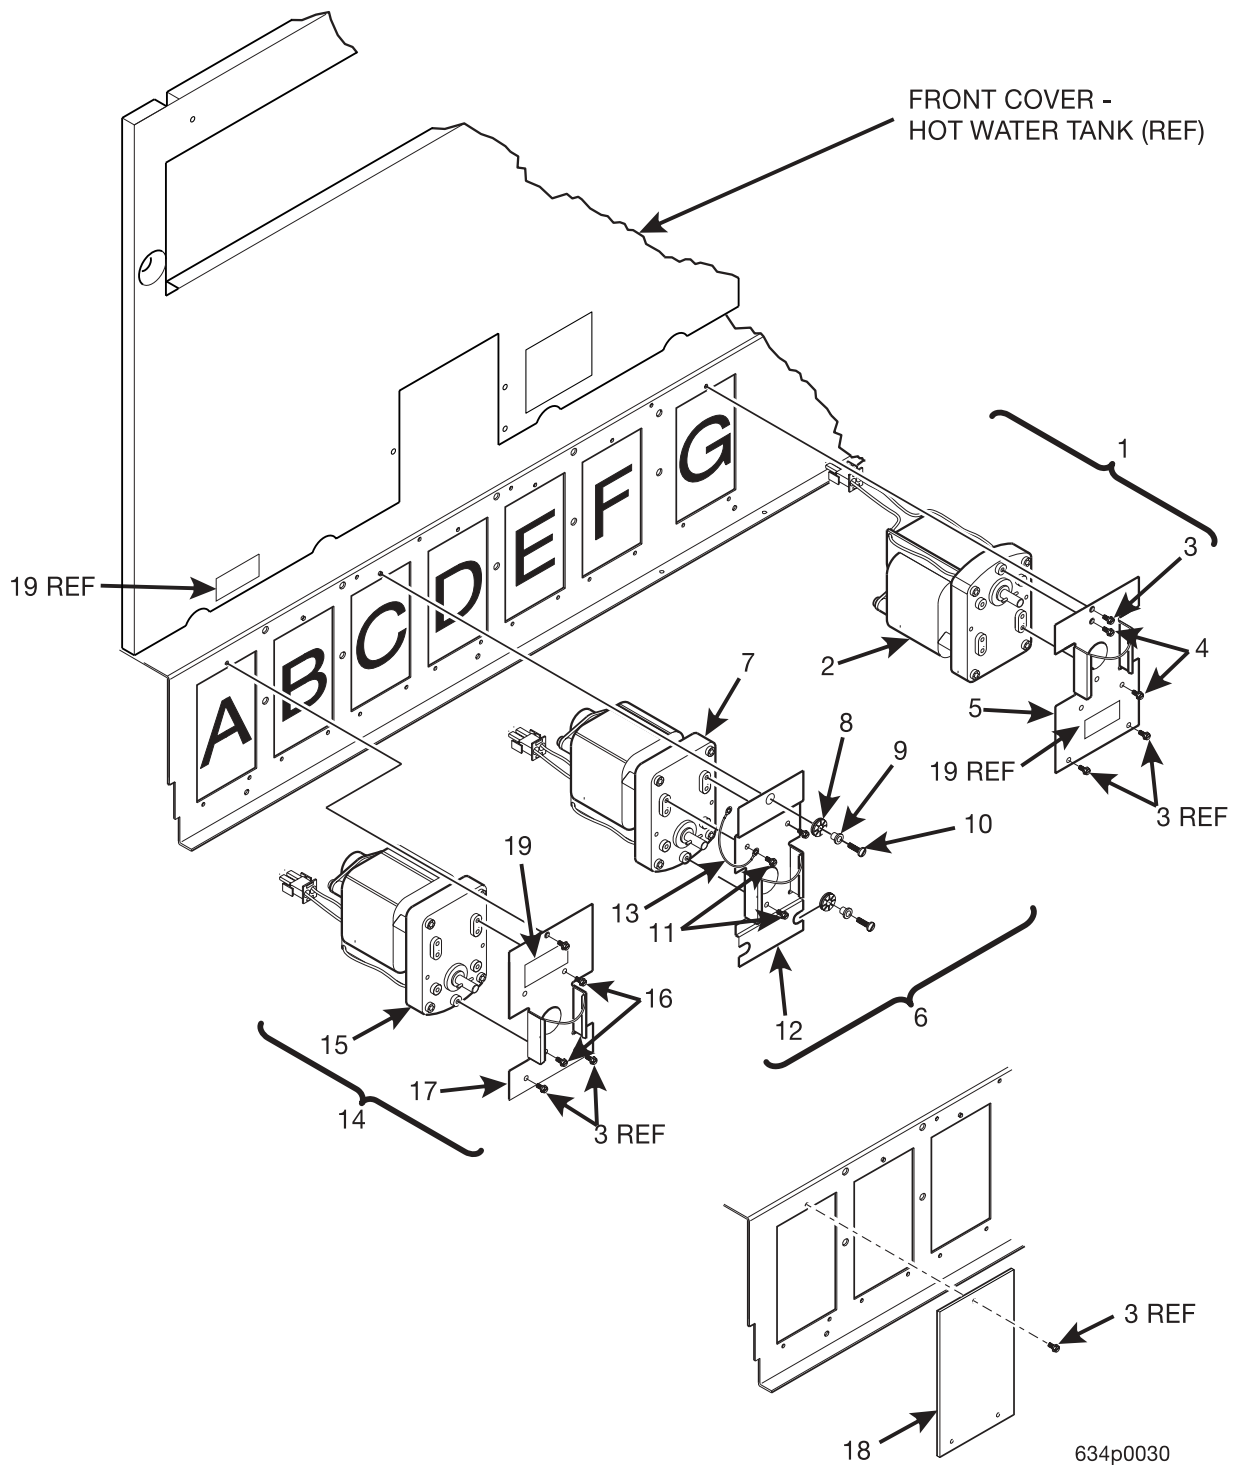

EuroDrink Parts Manual

Figure 72. Canister Motor and Plate Assemblies

EuroDrink Parts Manual

TABLE 72. CANISTER MOTOR AND PLATE ASSEMBLIES

INDEX	MOTOR POSITION	INGREDIENT	APPLICATION		MOTOR RPM	PART NUMBER	QTY
			115 V	230 V			
1	A	CHOCOLATE			200	6237436	QUANTITIES VARY WITH MACHINE CONFIGURATION.
					167	6408001	
14	B	SUGAR SUB			60	6237437	
					53	6337001	
1	B	SOUP OR INTERNATIONAL COFFEE			200	6237436	
					167	6408001	
6	C	WHITENER			200	6237184	
					167	6337003X	
1	D	SUGAR			200	6237436	
					167	6408001	
14	E	INSTANT TEA			60	6237437	
					53	6337001	
14	F	FREEZE DRY DECAF			200	6237436	
					167	6408001	
1	F	FRESH BREW DECAF			200	6237438	
					167	6408002	
14	G	FREEZE DRY COFFEE			200	6237436	
					167	6408001	
1	G	FRESH BREW COFFEE			200	6237438	
					167	6408002	

NOTE: SEE PART 2 OF THIS TABLE FOR DETAILS OF MOTOR AND PLATE ASSEMBLIES