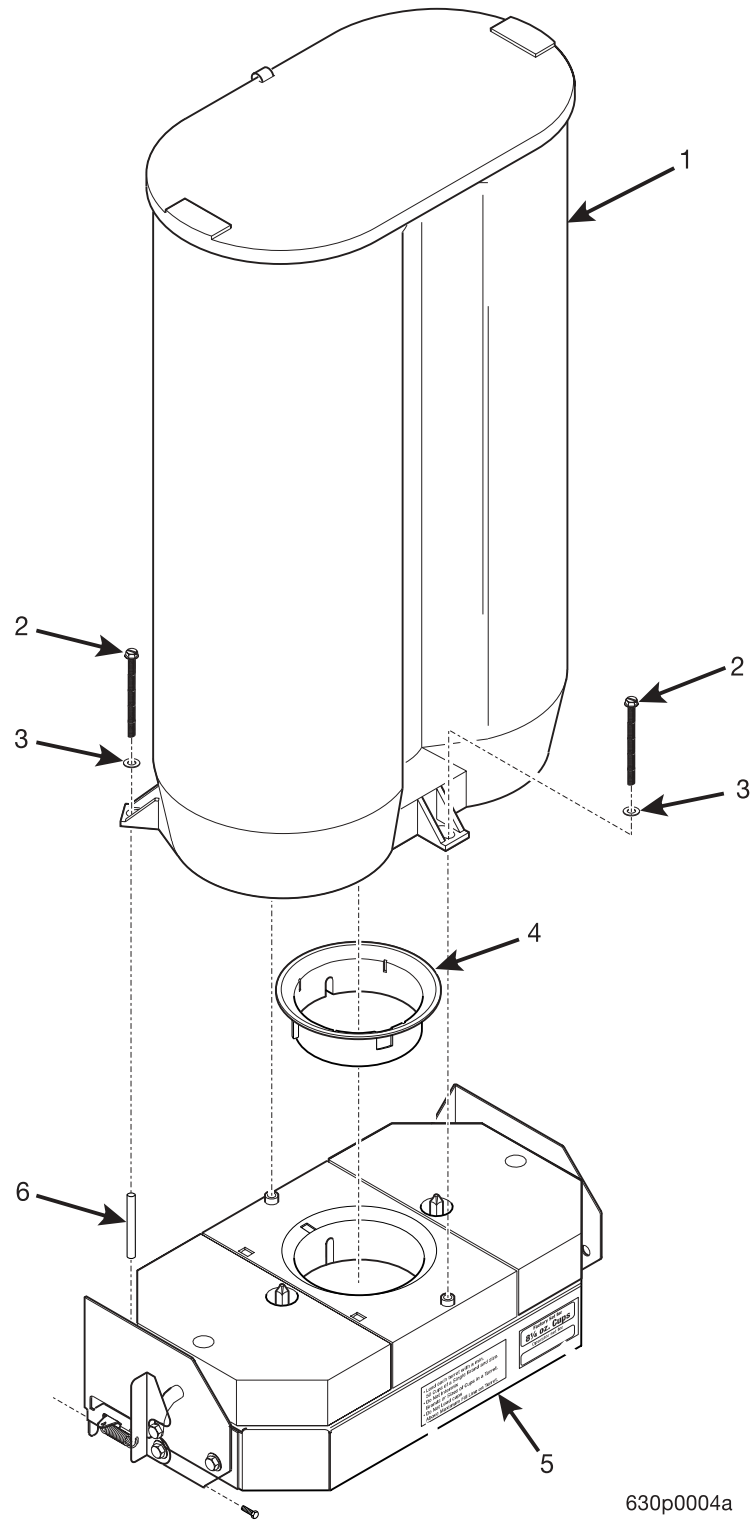

EuroDrink Parts Manual

Figure 15. Cup Mechanism and Canister Assembly

EuroDrink Parts Manual

TABLE 15. CUP MECHANISM AND CANISTER ASSEMBLY

INDEX	PART NUMBER	DESCRIPTION	QTY
-	6263000	MECHANISM & CANISTER ASSEMBLY S-7	REF
1	6233102	TURRET & CANISTER ASSEMBLY-7 COLUMN (FIGURE 16)	1
2	6233077	BOLT-#1/4X20X2.38 HHS	4
3	6131066	WASHER 5/8X.265X.048 ZINC/YELLOW IRIDITE	4
4	6233007	FUNNEL-3.25 CUP DIAMETER	1
5	6263001	MECHANISM ASSEMBLY-7 COLUMN (FIGURE 17)	1
6	6263002	SPACER-.277ID X .375OD X 1.9 LONG	2