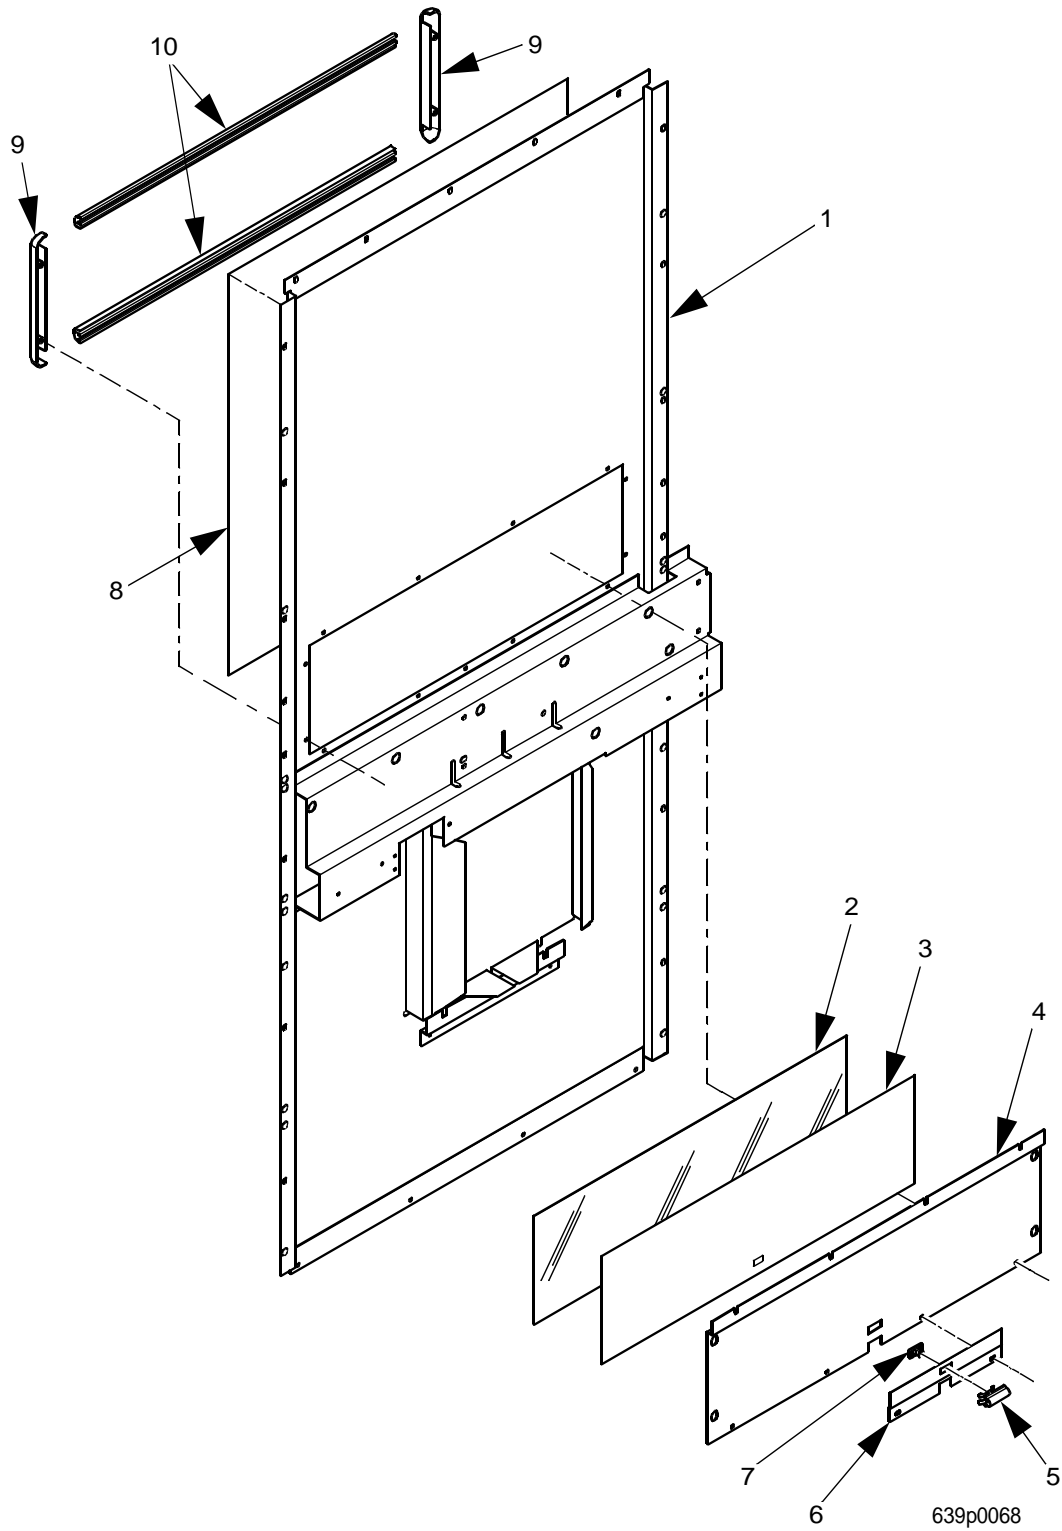

EuroDrink Parts Manual

Figure 9. Center Panel Assembly - Not Backlit

EuroDrink Parts Manual

TABLE 9. CENTER PANEL ASSEMBLY - NOT BACKLIT

INDEX	PART NUMBER	DESCRIPTION	QTY
1	6342068	CENTER TRIM PANEL ASSEMBLY-T GREY	1
	6342067	CENTER TRIM PANEL ASSEMBLY-T WHITE	
	6342070	CENTER TRIM PANEL ASSY-NU WHITE	
	6392020	PANEL ASSEMBLY-CENTER TRIM (MILLENNIA STYLE)	
2	6342082	COVER-MENU INSERT-THICK	1
3	6342042	INSERT - MENU SELECTIONS - EURO COFFEE - SWEDISH	1
	6342025	INSERT-SELECTIONS-FRENCH	
	6342027	INSERT-MENU SELECTIONS-EURO COFFEE-UK	
	6342028	INSERT-SELECTIONS-SPANISH - STANDARD	
	6362024	INSERT-SELECTIONS.-FD/FB-EURO COFFEE-GERMAN	
	6342089	INSERT-MENU-SELECTIONS-EURO COFFEE-BELGIUM (FLEMISH)	
	6342028	INSERT - SELECTIONS - SPANISH - NESTLE	
	6362027	INSERT - MENU - SPANISH (NESTLE)	
	6342027	INSERT - MENU - SELECT - EURO COFFEE	
4	6342079	PLATE-BACKING MENU	1
5	6739013	INDICATOR LAMP-28V	1
6	6342080	PLATE-SERVE LIGHT	1
7	6362021	LENS-RECTANGULAR-RED	1
8	6342069	DISPLAY PHOTO - P.O.P.	1
9	G6262033	END CAP-MENU BOARD	2
10	6342081	TRIM-SELECT INSERT	2