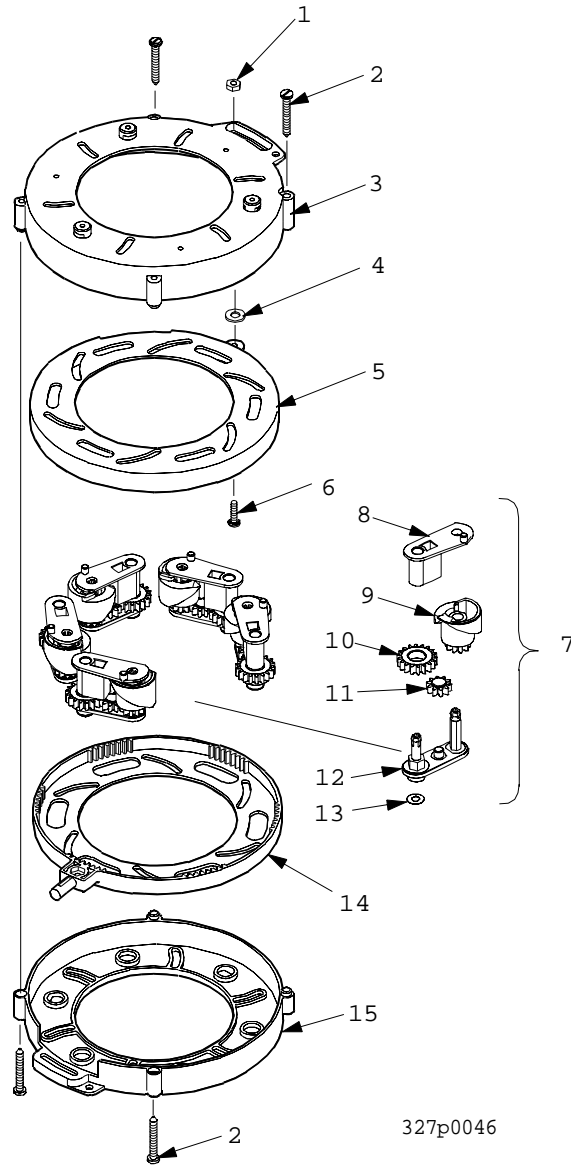

EuroDrink Parts Manual

Figure 18. Cup Ring Assembly

EuroDrink Parts Manual

TABLE 18. CUP RING ASSEMBLY

INDEX	PART NUMBER	DESCRIPTION	QTY.
-	6333008	CUP RING ASSEMBLY - UNIVERSAL	REF
1	3143011	NUT #8-32 SELF LOCKING	1
2	6332052	SCREW - #8-16 X 1.25 PHS - PLASTITE	4
3	6333004	HOUSING - CUP RING	1
4	6114121	WASHER ROLLER	1
5	6333011	ADJUSTER RING - INTERNAL	1
6	3143009	SCREW #8-32 X .50 PHS W/LW	1
7	6333007	CAM & GEAR ASSEMBLY	6
8	6333006	RETAINER - CAM	6
9	6333012	CAM - CUP - UNIVERSAL	6
10	6233126	GEAR - 18 TOOTH	6
11	6233127	GEAR - 10 TOOTH	6
12	6333005	ARM - CAM	6
13	6234628	WASHER - PAPER MECH.	6
14	6333010	GEAR RING - INTERNAL	1
15	6333009	HOUSING - CUP RING	1

EuroDrink Parts Manual

Figure 19. Cup Mechanism Mounting Bracket Assembly

EuroDrink Parts Manual

TABLE 19. CUP MECHANISM MOUNTING BRACKET ASSEMBLY

INDEX	PART NUMBER	DESCRIPTION	QTY.
-	6233057	MOUNTING BRACKET ASSEMBLY - RIGHT (SHOWN)	REF
1	4041241	NUT - 1/4 20 SELF LOCKING	1
2	6233018	BRACKET - MECH MOUNTING - RIGHT	1
-	6233019	BRACKET - MECH MOUNTING - LEFT (NOT SHOWN)	1
3	6233037	LATCH	1
4	6233021	SCREW-1/4 X 20 X .5 HEX HD	1
5	2301057	SPRING ELEVATOR STOP	1
6	6233028	BUSHING	1