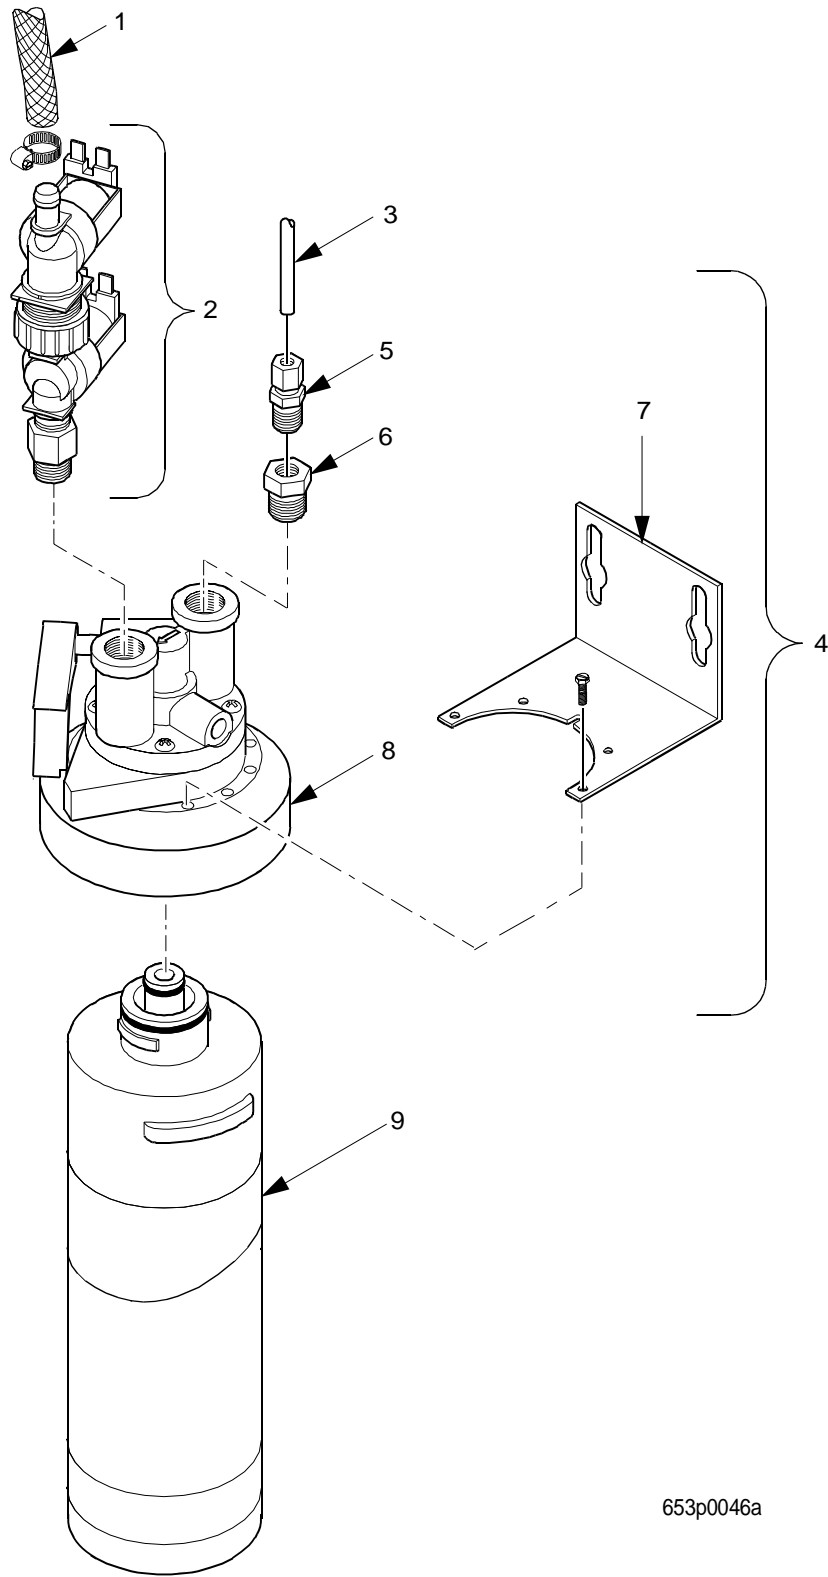

EuroDrink Parts Manual

653p0046a

Figure 80. Water Inlet Valve - With Everpure Water Filter Option

EuroDrink Parts Manual

TABLE 80. WATER INLET VALVE - WITH EVERPURE WATER FILTER OPTION

INDEX	PART NUMBER	DESCRIPTION	QTY
1	3618123	TUBING-U.K.-AQUAVEND-.375 ID	31 IN
2	3158061	VALVE ASSEMBLY - WATER INLET - U.S. - 115 V	1
	6408003	VALVE ASSEMBLY - WATER INLET (ARG./FR./GER./N.Z./SP./U.K.) - 230 V	
3	6348001	TUBING-INLET-W/FILTER OPT	1
4	6408025	FILTER HEAD ASSEMBLY - EVERPURE - 115V (INCLUDES INDEX NUMBERS 2 AND 5 THROUGH 8) (U.S.)	1
	6408026	FILTER HEAD ASSEMBLY - EVERPURE - 230V (INCLUDES INDEX NUMBERS 2 AND 5 THROUGH 8) (ARG./FR./GER./N.Z./SP./U.K.)	
5	6408119	MALE CONNECTOR - BRASS #4-4 FBI 12-B PARKER	1
6	6408117	BUSHING - 1/4 X 3/8 - BRASS - 209P-6-4	1
7	3158023	BRACKET - MOUNTING - WATER FILTER #3046 44	1
8	6408134	FILTER HEAD - EVERPURE #9257-12	1
9	6118071	CARTRIDGE - WATER FILTER #9604-12 EVERPURE	1