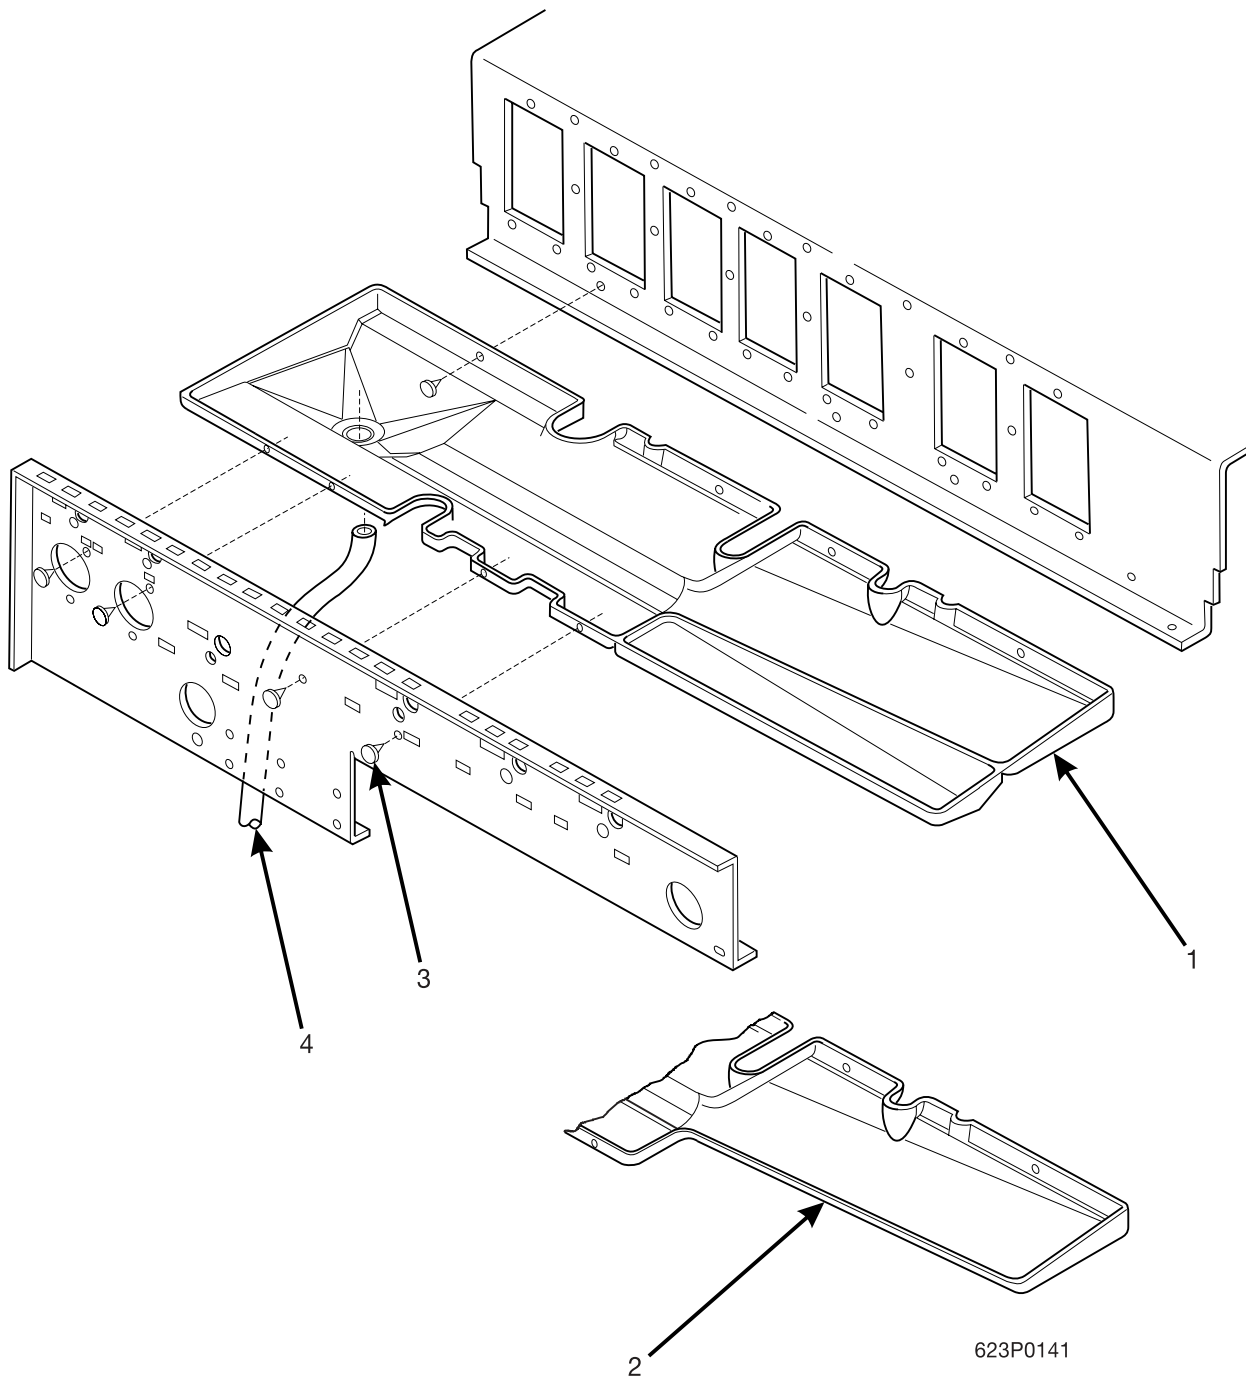

Figure 98. Base Plate Assembly and Side Panels

EuroDrink Parts Manual

EuroDrink Parts Manual

TABLE 98. BASE PLATE ASSEMBLY AND SIDE PANELS

INDEX	PART NUMBER	DESCRIPTION	QTY
-	-	BASE PLATE-FRONT & SIDES (STANDARD TRIM STYLE) (INCLUDES INDEX NUMBERS 1 THRU 7)	REF
		BASE PLATE ASSEMBLY-MILLENNIA (INCLUDES INDEX NUMBERS 3 THRU 6 PLUS 8)	
		BASE PLATE - FRONT ONLY (STANDARD TRIM STYLE) (INCLUDES INDEX NUMBERS 3 THRU 7)	
1	6261030	SIDE PANEL ASSEMBLY-BASE GRILL-LEFT SIDE-BLACK (STANDARD TRIM STYLE)	1
2	6261027	SIDE PANEL ASSEMBLY-BASE GRILL-RIGHT SIDE -BLACK (STANDARD TRIM STYLE)	1
3	9900098	COTTER PIN 3/32 X 3/4 IN	2
4	1411194	SLIDE BASE PLATE R H	1
5	6231087	BRACKET-BASE PLATE	2
6	1411195	SLIDE BASE PLATE L H	1
7	1581023	BASE PLATE ASSEMBLY (STANDARD TRIM STYLE)	1
8	1581050	BASE PLATE ASSY-32"-MILLENNIA-BLACK (MILLENNIA TRIM STYLE)	1