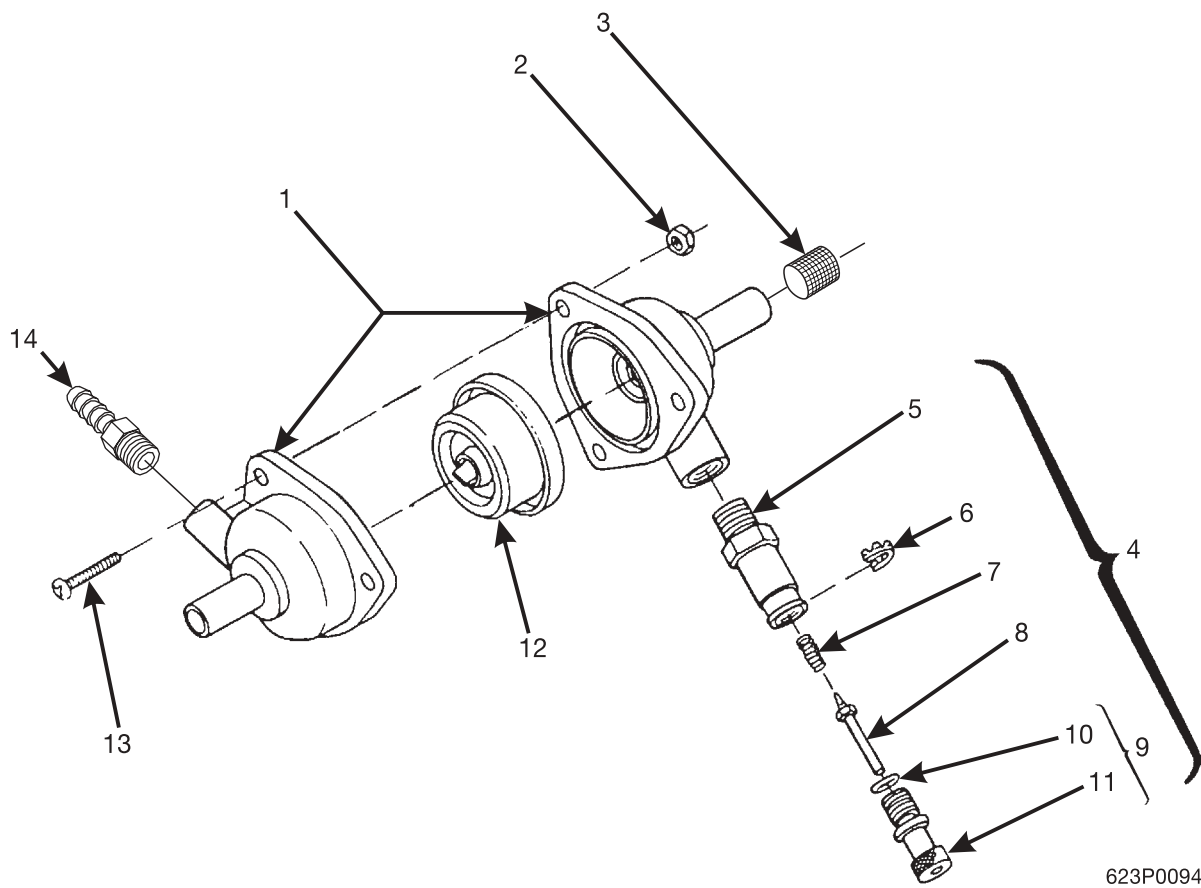

* USED ON FRESH BREW MODELS ONLY

EuroDrink Parts Manual

Figure 67. Regulator Assembly

EuroDrink Parts Manual

TABLE 67. REGULATOR ASSEMBLY

INDEX	PART NUMBER	DESCRIPTION	QTY
-	6234981	REGULATOR ASSEMBLY - SINGLE BREWER	1
1	6154214	BODY - REGULATOR	2
2	9900081	NUT, #8-32 X 3/4 RHS	3
3	6234335	FILTER - AIR REGULATOR	1
4	6154284	CONTROL ASSEMBLY (INCLUDES INDEX NUMBER 4 - 9)	1
5	6154288	BODY - PRESSURE CONTROL	1
6	6154285	RETAINER - ADJUSTER	1
7	6154286	SPRING - PRESSURE CONTROL	1
8	6154287	PLUNGER - PRESSURE CONTROL	1
9	6154289	ADJUSTER ASSEMBLY (INCLUDES INDEX NUMBERS 9 & 10)	1
10	6154232	O RING - .239 X .07	1
11	6154290	ADJUSTER - CONTROL	1
12	6334016	DIAPHRAGM AND RESTRICTOR ASSEMBLY	1
13	9900115	SCREW, #8-32 X 3/4 RHS	3
14	3167128	FITTING - PARKER #P4MCB2	1