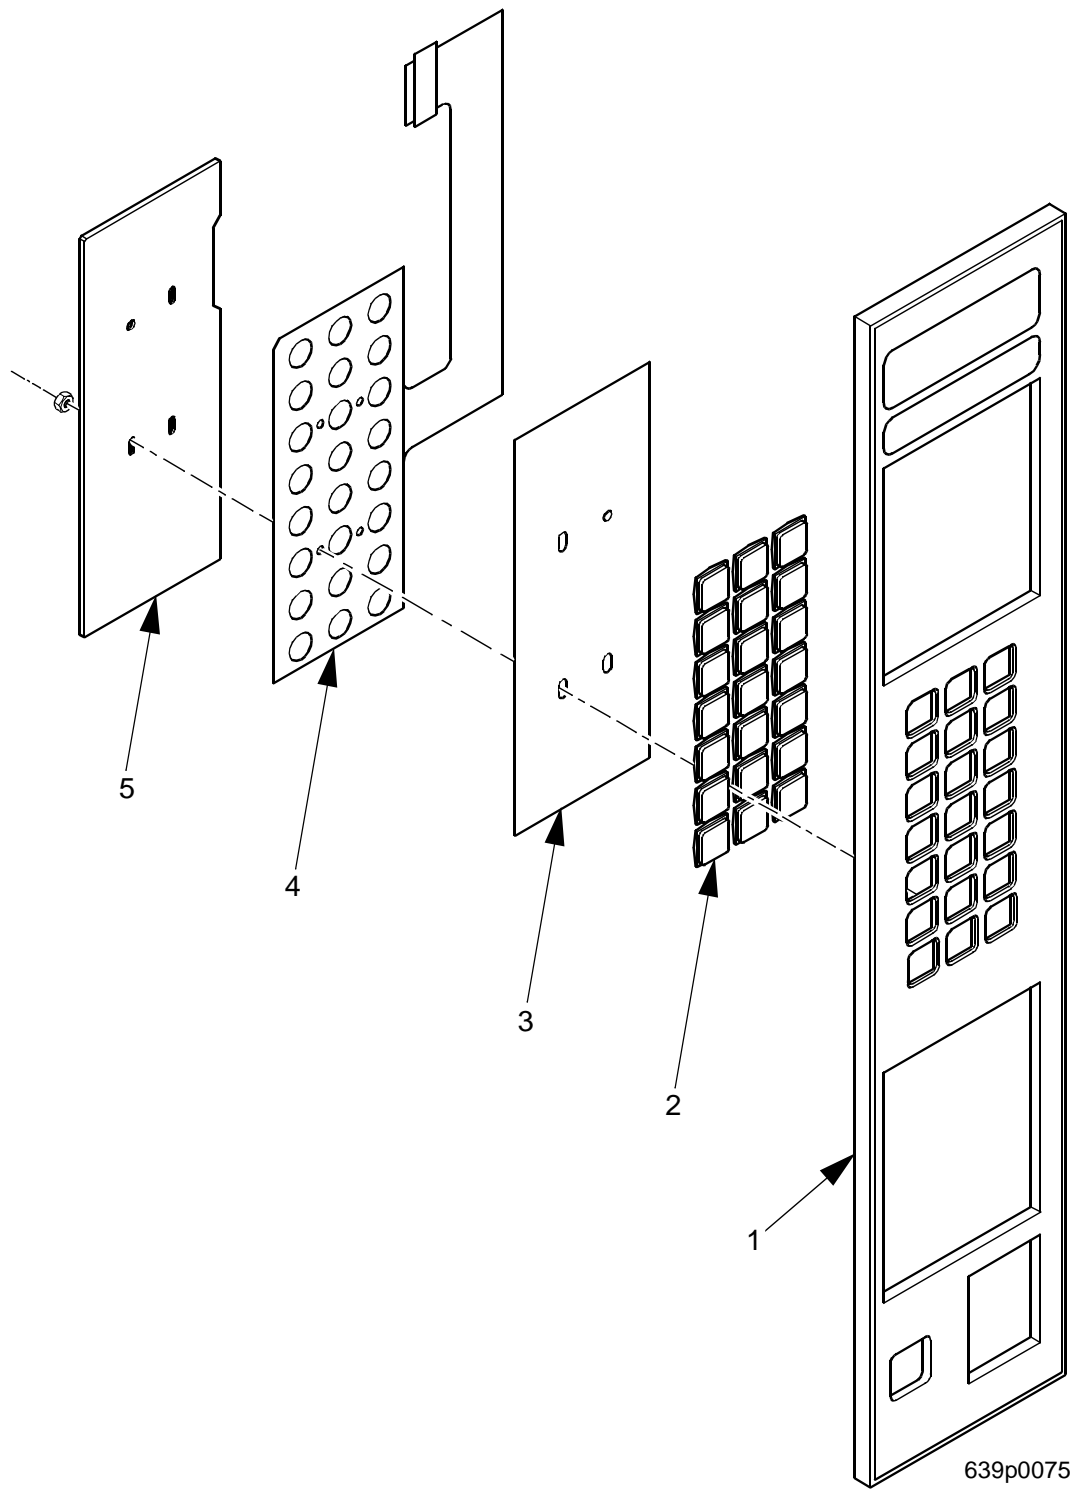

EuroDrink Parts Manual

Figure 23. Faceplate Assembly

EuroDrink Parts Manual

TABLE 23. FACEPLATE ASSEMBLY

INDEX	PART NUMBER	DESCRIPTION	QTY
-	1575098	FACE PLATE ASSEMBLY - WITH COIN	-
	1575099	FACE PLATE ASSEMBLY - NO COIN	
1	1575001	SELECTION PANEL (WITH COIN OPTION)	1
	1575043	FACE PLATE ASSEMBLY (NO COIN OPTION)	
2	1472251	LENS - PUSHBUTTON	21
3	1575010	LETTER SHEET - SELECTION SWITCH	1
4	9984630	MEMBRANE SWITCH ASSEMBLY - SELECT	1
5	1575091	PLATE - SELECT SWITCH - BACK UP - W/STUD	1
6	1475089	1/8" NUT - SELF-THREADING	4