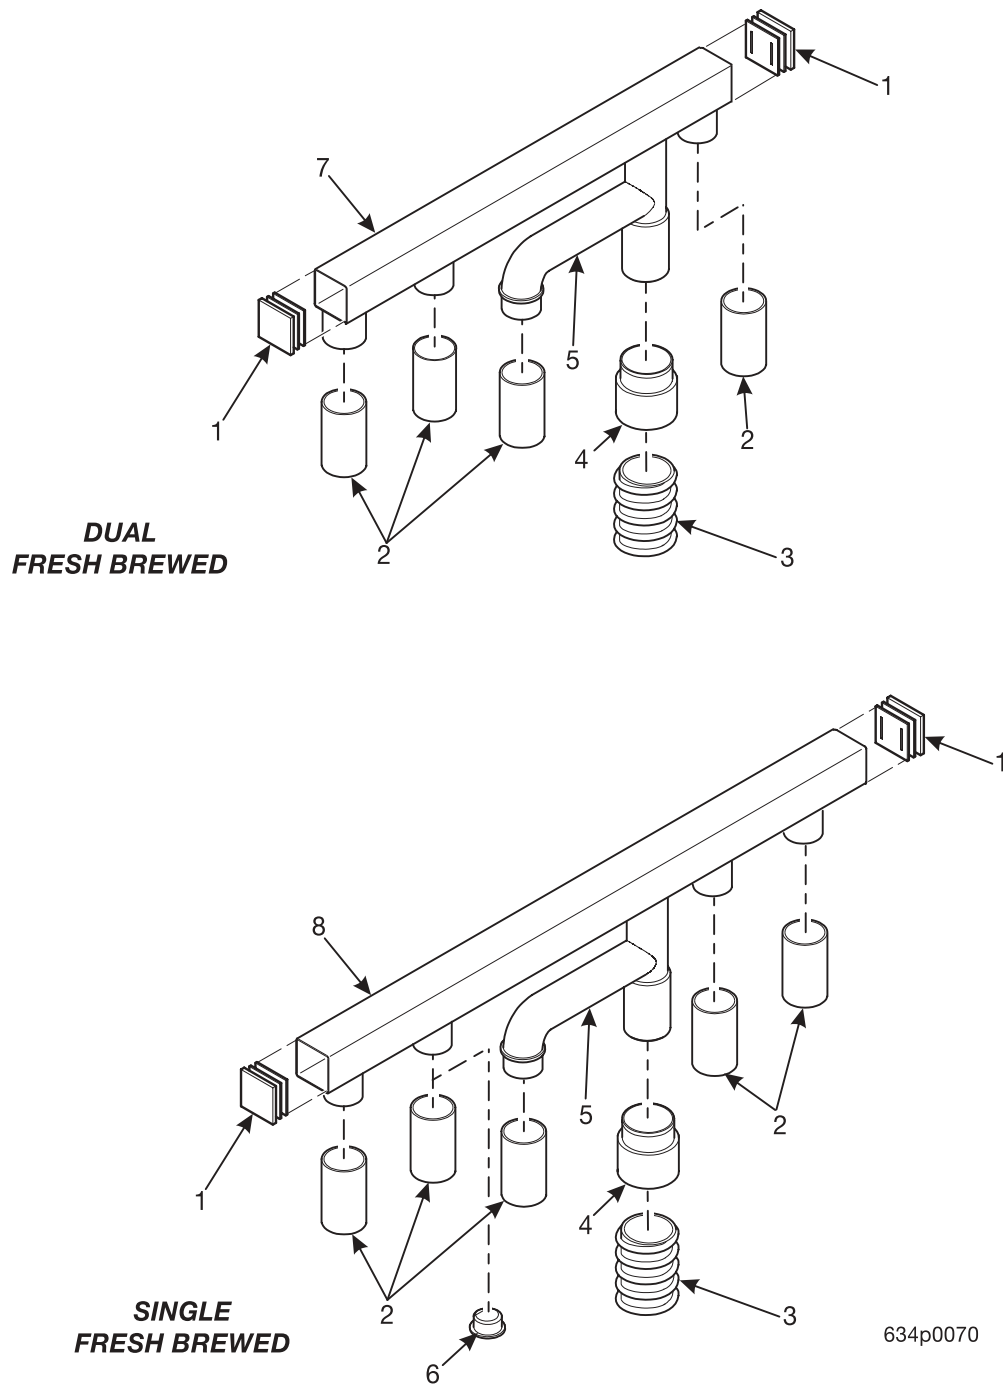

EuroDrink Parts Manual

Figure 51. Front Vent Assemblies - Fresh Brew

EuroDrink Parts Manual

TABLE 51. FRONT VENT ASSEMBLIES - FRESH BREW

INDEX	PART NUMBER	DESCRIPTION
1	6337082	CAP - END VENT
2	6337049	TUBE - EXTENSION - SILICONE
3	6237337	HOSE - EXHAUST - 18" LONG
4	6137157	COUPLING - VENT HOSE
5	6337044	VENT - SUGAR/LIGHTENER ADAPTOR
6	6237301	PLUG - CENTER PULL - .93 (USE WITH DUAL CONDIMENT ONLY)
7	6367011	VENT - DUAL FRESH BREW
8	6367010	VENT - SHELF - SINGLE FRESH BREW