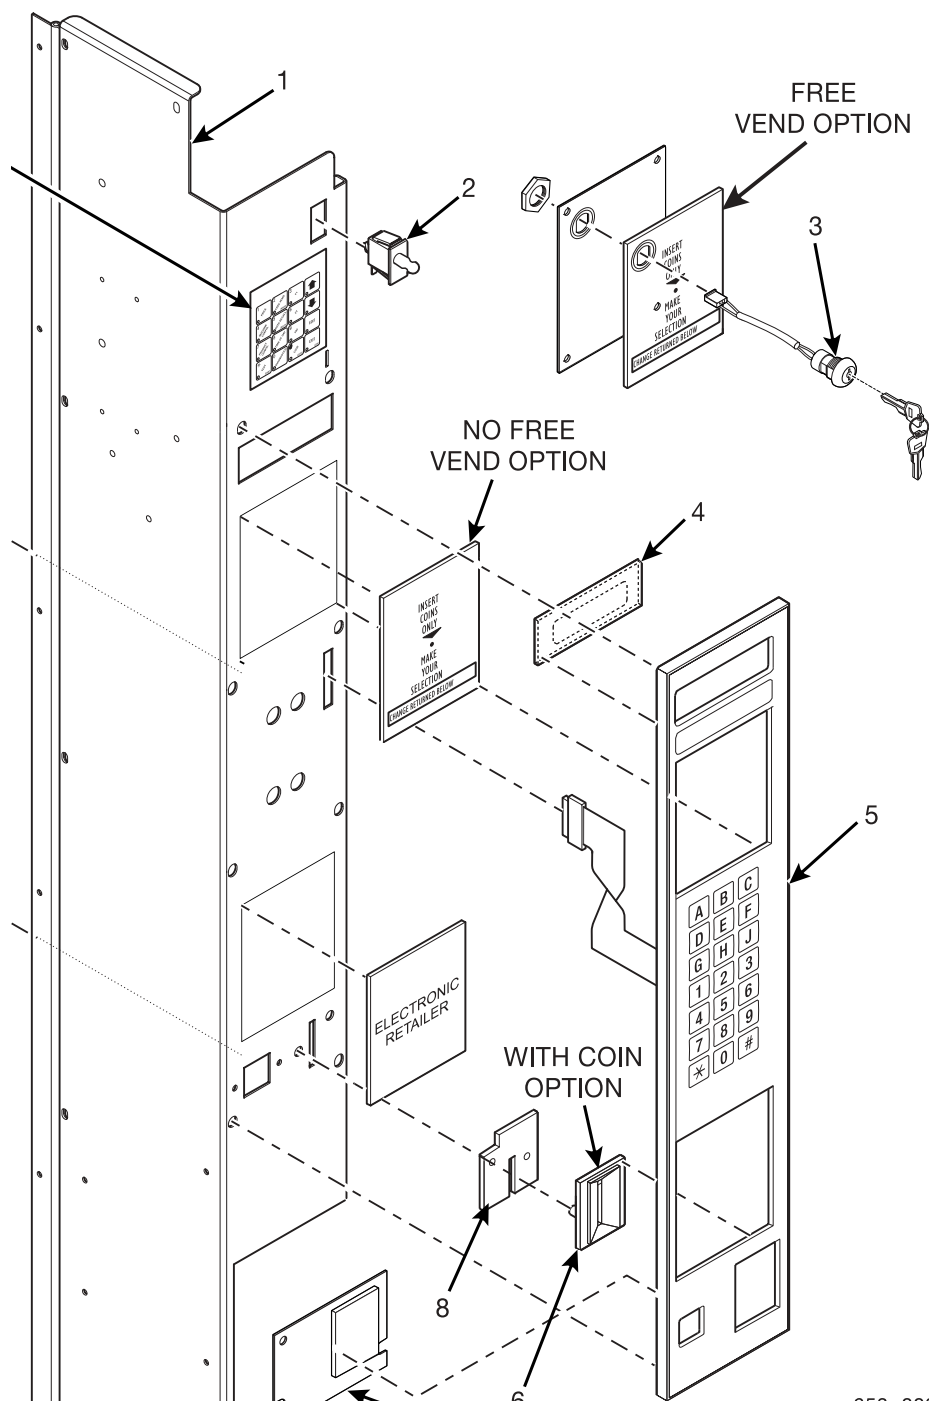

EuroDrink Parts Manual

Figure 21. Monetary Panel Assembly - Part 1

EuroDrink Parts Manual

TABLE 21. MONETARY PANEL ASSEMBLY - PART 1

INDEX	PART NUMBER	DESCRIPTION	QTY
1	1575094	MONETARY PANEL WELD ASSEMBLY - NV BLACK	1
	4875001	MONETARY PANEL WELD ASSEMBLY - SELECTA WHITE	
2	141110	SWITCH SERVICE	1
3	9989639	SWITCH ASSEMBLY - FREE VEND	1
4	1572013	LENS - DISPLAY	1
5	1575098	FACEPLATE ASSEMBLY (WITH COIN OPTION)	1
	1575099	FACEPLATE ASSEMBLY (NO COIN OPTION)	
6	1472223	COIN INSERT (WITH COIN OPTION)	1
	1672001	COIN INSERT - AUSTRALIA	
7	1575044	COVER PLATE ASSEMBLY - NO COIN ASSEMBLY	OPT
8	1472222	COIN BLOCK	1
9	6335002	SERVICE KEYPAD ASSEMBLY	1