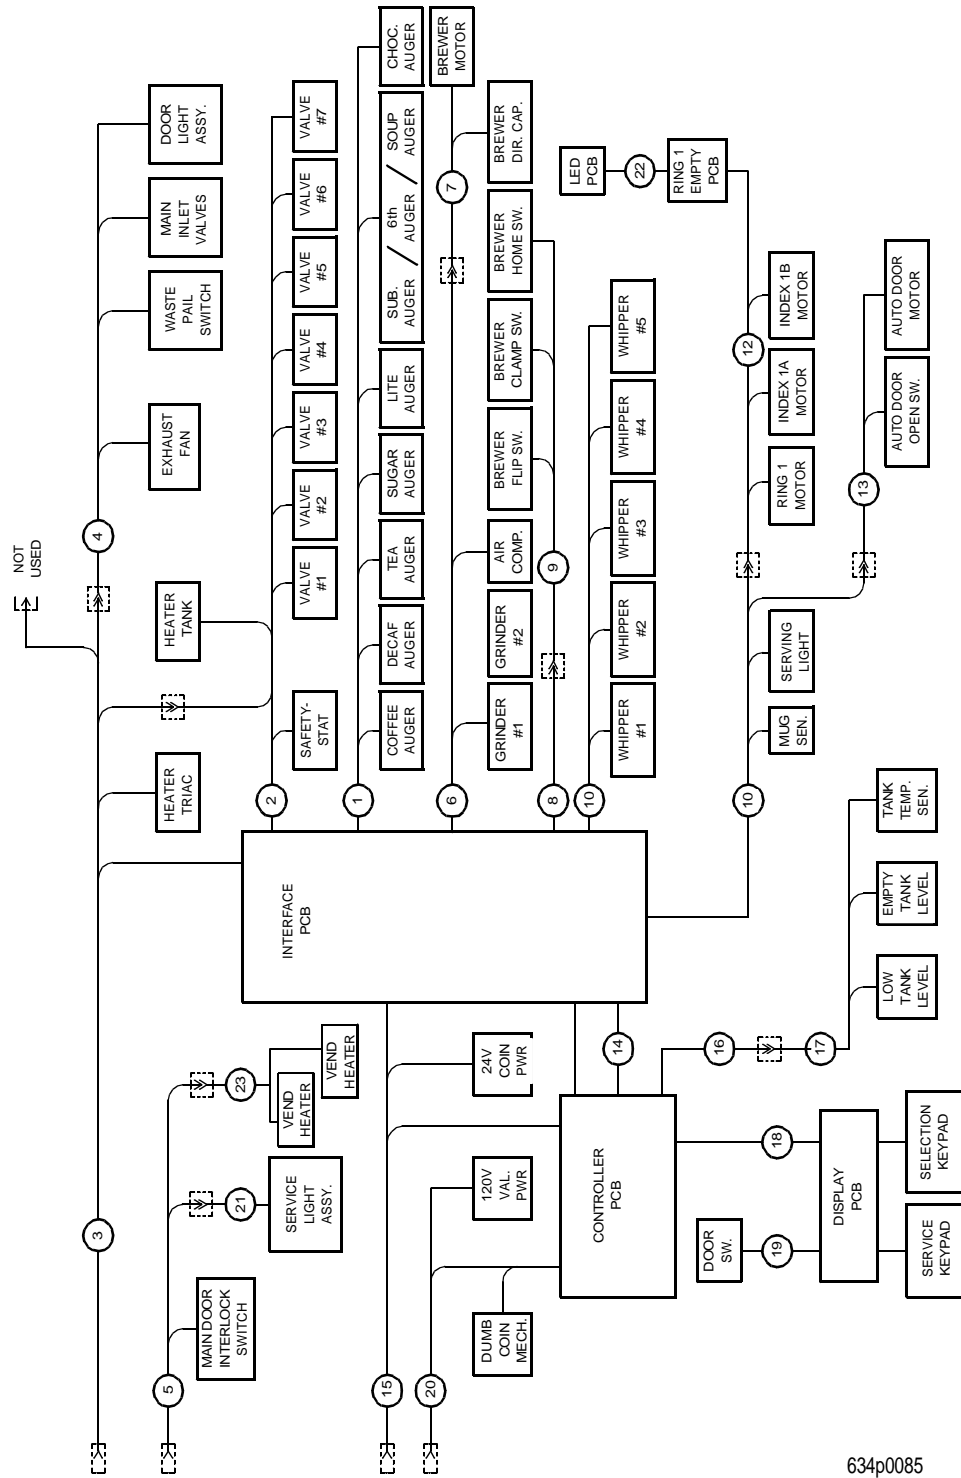

*** 2 PER VALVE ASSEMBLY**

EuroDrink Parts Manual

634p0085

Figure 87. Overall Wiring Harnesses

EuroDrink Parts Manual

TABLE 87. OVERALL WIRING HARNESES

INDEX	PART NUMBER	DESCRIPTION	634	636
1	6339001	HARNESS - HDC AUGERS		
2	6339019	HARNESS - HDC VALVES AND HEATER		
3	6339004	HARNESS - HDC - AC1		
4	6559007	HARNESS - HDC - AC2		
5	1579010	JUMPER - INTERLOCK - DOMESTIC		
6	6339003	HARNESS - BREW AND GRIND		
7	6239016	HARNESS - BREWER		
8	3639015	HARNESS - PCB TO BREW SWITCHES		
9	6239016	HARNESS - BREWER		
10	6339005	HARNESS - HDC DC - CABINET		
11	-	NOT USED		
12	6269013	HARNESS - CUP MECHANISM		
13	6239026	HARNESS - AUTO DOOR		
14	1579008	CABLE - RIBBON - 16 CONDUCTOR		
15	9989750	HARNESS - 24 VAC - PCB & COIN POWER		
16	6339009	JUMPER - PCB TO FLOAT SWITCHES		
17	6339021	HARNESS - FLOAT SWITCHES		
18	6339017	FLAT CABLE - DISPLAY TO CONTROLLER		
19	1579009	JUMPER - MONETARY DOOR SWITCH		
20	1579003	HARNESS - COIN MECHANISM		
21	6339007	JUMPER - CABINET SERVICE LIGHT		
22	6233106	HARNESS - CUP DETECTOR LED		
-	1679005	FLUORESCENT LIGHT FILTER - 120/230		
-	1475119	JUMPER - GROUND WIRE		
-	1579005	HARNESS - MARS PULSE VALIDATOR		
-	1579006	HARNESS - MAKKA PULSE VALIDATOR		
-	1579018	HARNESS - DATA PRINTER INTERFACE		
-	1679056	HARNESS - DEX PRINTER INTERFACE		
-	1579028	HARNESS - SERIAL VALIDATOR		
-	1579031	JUMPER - VALIDATOR - MARS - 24V		
-	1579032	HARNESS - SERIAL VALIDATOR - 24V		
-	1579034	HARNESS - FOR BA30/32 A - MDB		
-	1579050	HARNESS - MDB - FOR CONLUX 2000		