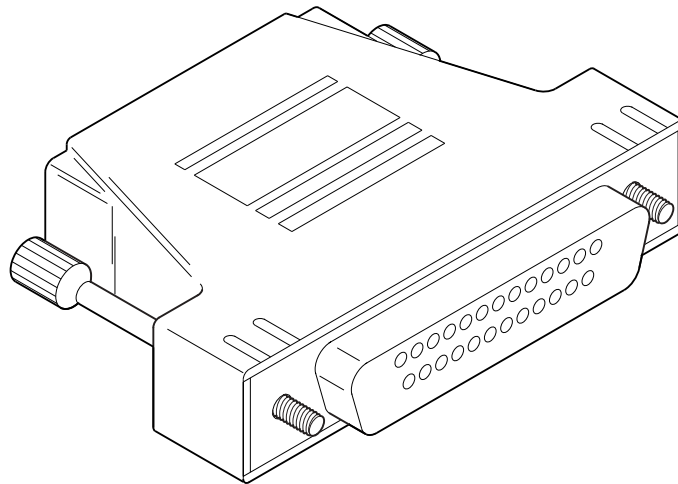

TABLE 99. DEX PRINTER INTERFACE ACCESSORY

INDEX	PART NUMBER	DESCRIPTION	QTY
-	1679056	HARNESS - DEX PRINTER INTERFACE (CONNECT TO CONTROL- LER PCB AT J36) - NOT SHOWN	OPT.

FEMALE MODULAR ADAPTER

Figure 100. Data Printer Interface Accessory