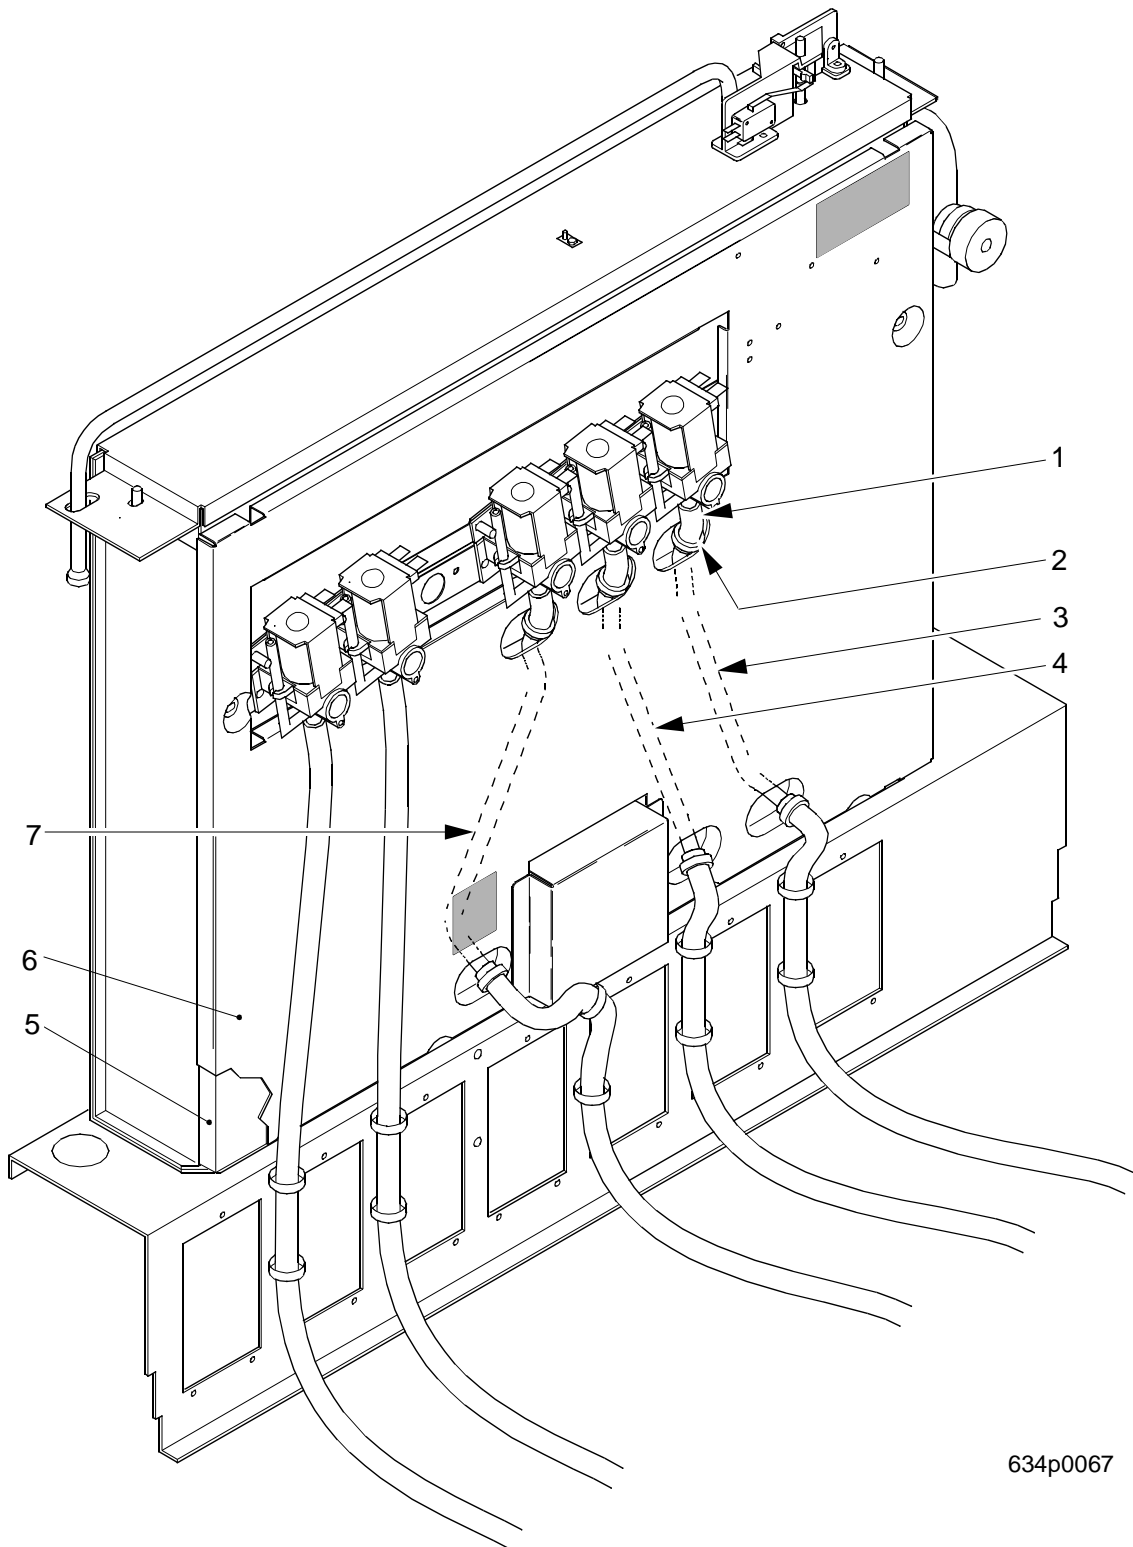

TABLE 35. HOT WATER TANK ASSEMBLY - PART 2 (ADDITIONAL COMPONENTS FOR NESTLE OPTIONS)

EuroDrink Parts Manual

Figure 35. Hot Water Tank Assembly - Part 2 (Additional Components for Nestle Options)

EuroDrink Parts Manual

TABLE 35. HOT WATER TANK ASSEMBLY - PART 2 (ADDITIONAL COMPONENTS FOR NESTLE OPTIONS)

INDEX	PART NUMBER	DESCRIPTION	QTY
1	6367032	TUBE-TOP-2.25"LG.	3
2	6367031	CLAMP-TUBE	3
3	6367027	TUBE-RIGHT-COVER-FRONT-NESTLE	1
4	6367028	TUBE-MIDDLE-COVER-FRONT-NESTLE	1
5	6367025	INSULATION-BOTTOM-H.W.T.	REF
6	6367030	COVER-FRONT-WATER TANK-NESTLE	REF
7	6367029	TUBE-LEFT-COVER-FRONT-NESTLE	1