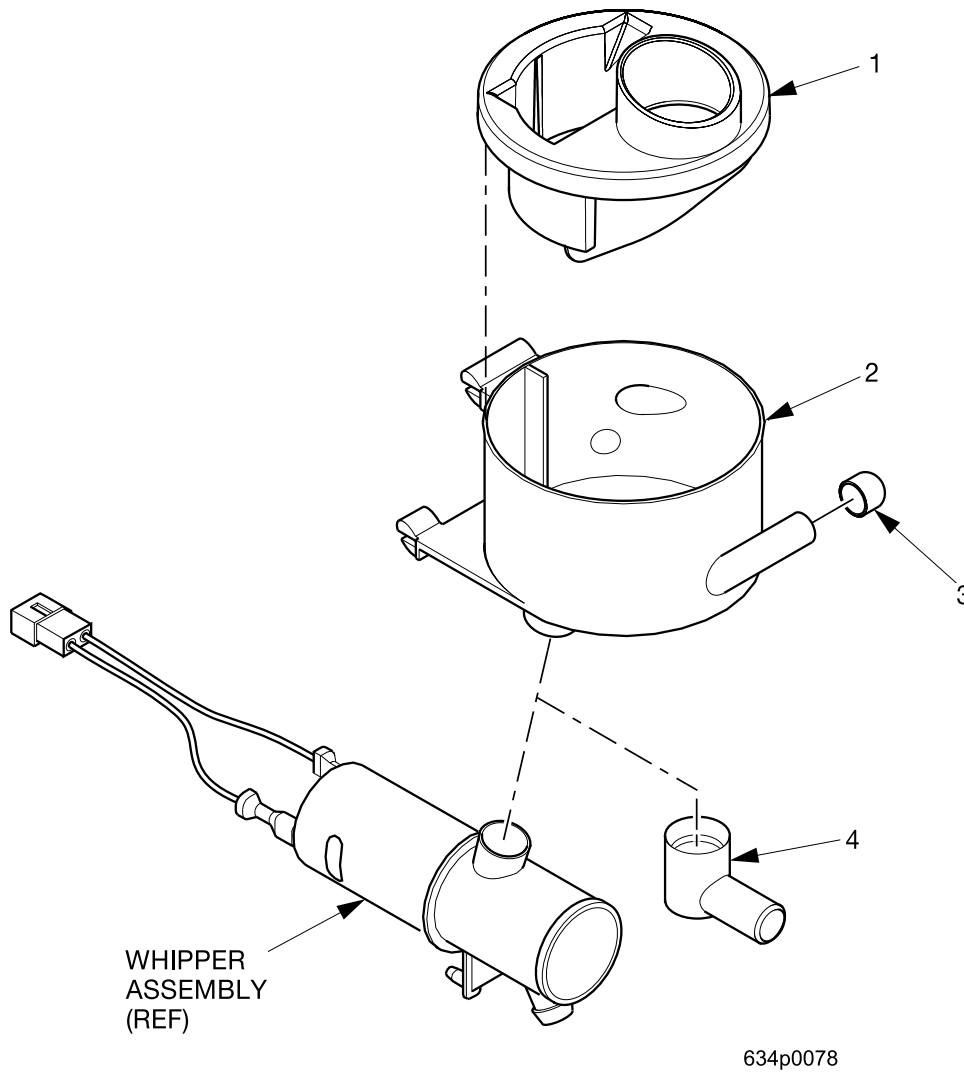

EuroDrink Parts Manual

Figure 69. Mixing Bowl Assemblies

EuroDrink Parts Manual

TABLE 69. MIXING BOWL ASSEMBLIES

INDEX	PART NUMBER	DESCRIPTION	QTY
1	6537019	VENT AND DIVIDER	1
2	6537030	MIXING BOWL	1
3	6237306	VINYL CAP	1
4	6237312	SPOUT - MIXING BOWL	1