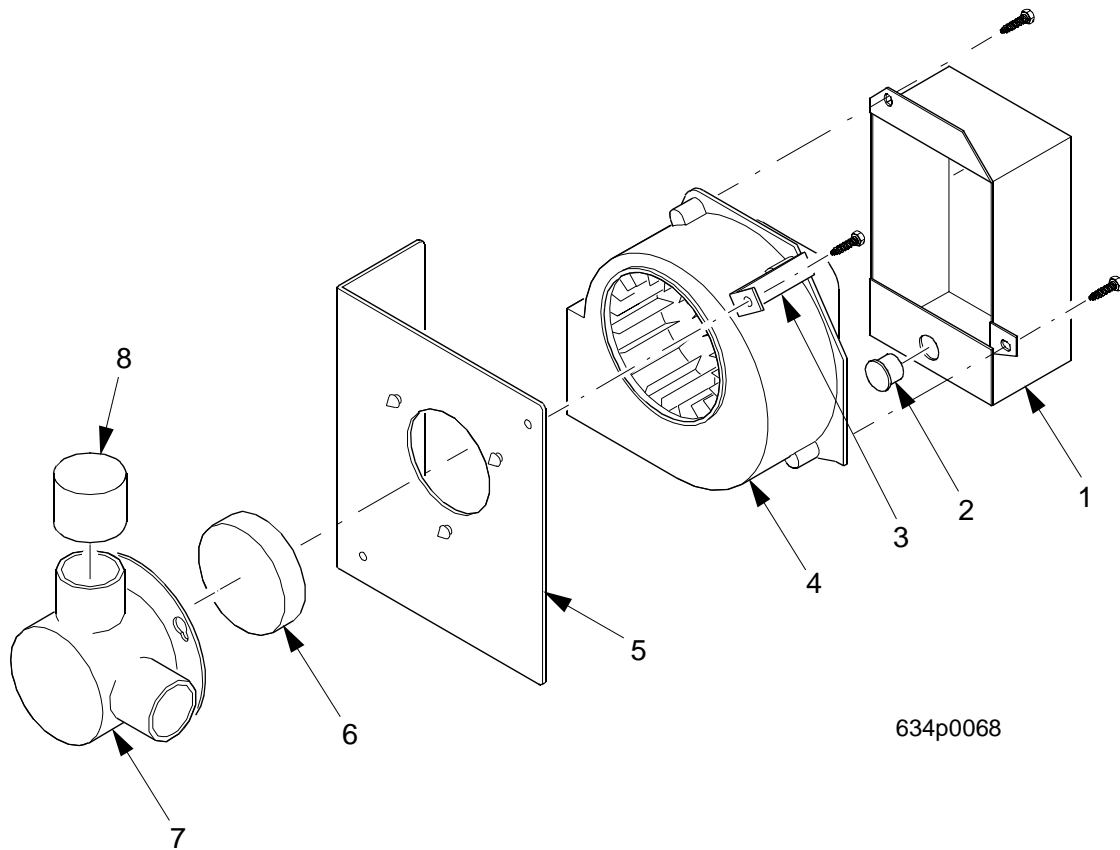

EuroDrink Parts Manual

Figure 37. Bracket, Blower, and Cover Assembly

EuroDrink Parts Manual

TABLE 37. BRACKET, BLOWER, AND COVER ASSEMBLY

INDEX	PART NUMBER	DESCRIPTION	QTY
-	6331089	BRACKET, BLOWER, AND COVER ASSEMBLY 115 V. (FD)	OPT
	6331090	BRACKET, BLOWER, AND COVER ASSEMBLY 230 V. (FD)	
	6301006	BRACKET, BLOWER, AND COVER ASSEMBLY 110 V. (FB)	
	6391057	BRACKET, BLOWER, AND COVER ASSEMBLY 230 V. (FB)	
1	6231074	GUARD - BLOWER MOTOR	1
	6391020	PLATE - COVER - BLOWER	
2	3502097	BUSHING #OCB-500	1
3	6231553	TIE DOWN - BLOWER ASSEMBLY	2
4	4312210	BLOWER ASSEMBLY - 120V	1
	4312211	BLOWER ASSEMBLY - 230V	
5	6231550	BRACKET ASSEMBLY - BLOWER MOUNTING (U.S.)	1
6	6237340	FILTER - EXHAUST BLOWER	1
7	6237342	HOUSING - EXHAUST BLOWER	1
8	6237340	FILTER-EXHAUST BLOWER - USED IN FREEZE DRIED MACHINES	1