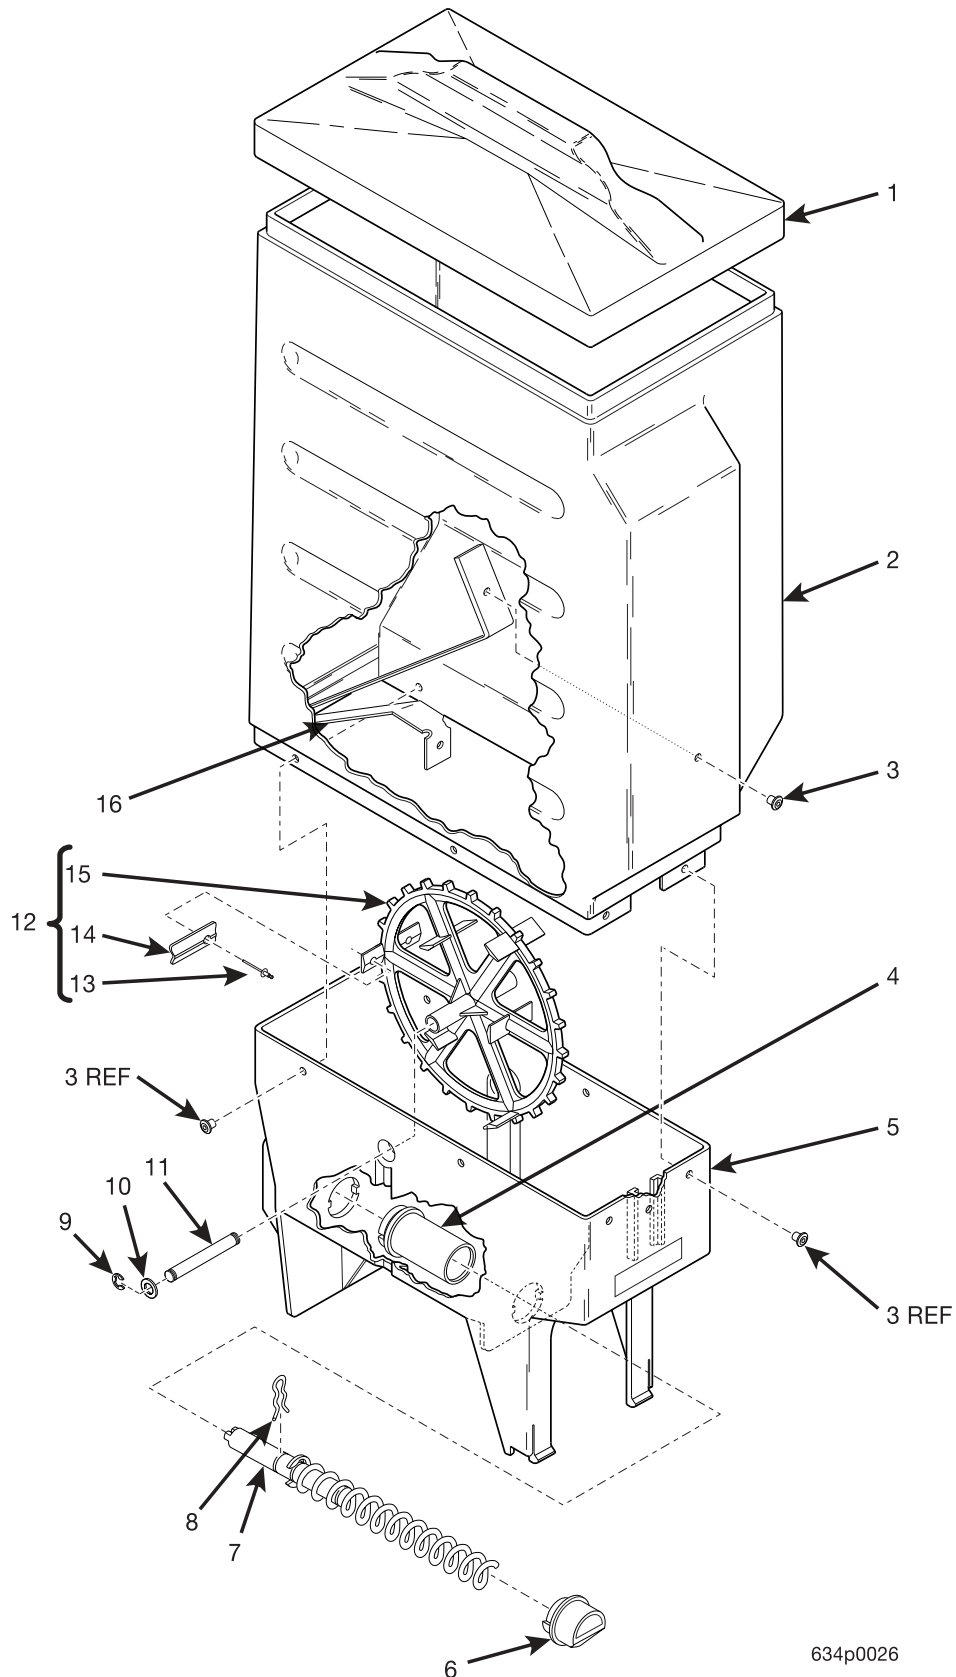

EuroDrink Parts Manual

634p0026

Figure 61. Canister Assembly 6337022

EuroDrink Parts Manual

TABLE 61. CANISTER ASSEMBLY 6337022

INDEX	PART NUMBER	DESCRIPTION	QTY
-	6337022	CANISTER ASSEMBLY - COFFEE - FRESH BREW	-
1	6237066	LID - CANISTER	1
2	6337024	SLEEVE - CAN. - PUNCHED - PRE GROUND COFFEE	1
3	6237019	ALUMINUM "POP: RIVETS - .187 DIA	8
4	6237014	BEARING - CANISTER	1
5	6337021	CANISTER BASE - F.B. COFFEE	1
6	6237063	NOZZLE - DISPENSING - CANISTER	1
7	6237095	AUGER AND SHAFT ASSEMBLY	1
8	6337020	CLIP - SPRING	1
9	9900415	RETAINING RING - REINFORCED "E" TYPE - .156	2
10	6237116	WASHER - SEAL - WEAR PLATE	2
11	6337032	SHAFT - CANISTER - COFFEE	1
12	6337030	MIXING WHEEL ASSEMBLY (INCLUDES INDEX NUMBERS 13 THROUGH 16)	1
13	6237019	ALUMINUM "POP: RIVETS - .187 DIA	2
14	6337087	EXTENSION - WHEEL - F.B.	2
15	6337086	MIXING WHEEL - F.B. COFFEE	1
16	6237020	THUMPER SPRING - GROUND COFFEE	1