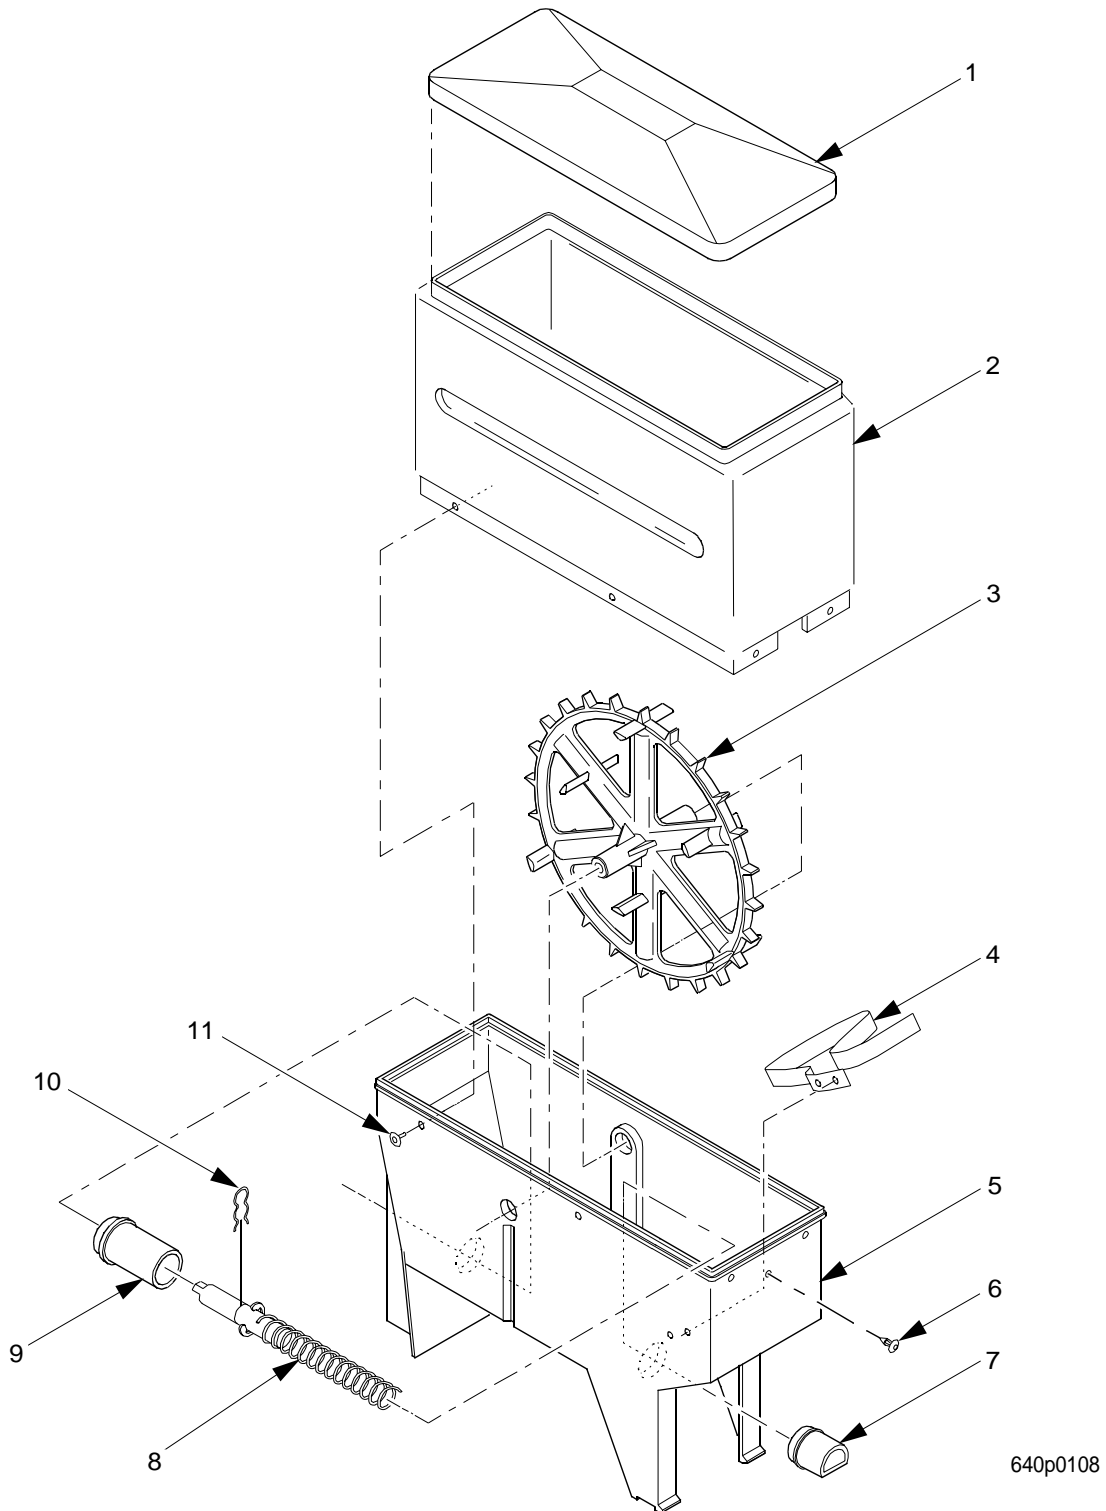

TABLE 63. CANISTER ASSEMBLY 6407043

EuroDrink Parts Manual

Figure 63. Canister Assembly 6407043

EuroDrink Parts Manual

TABLE 63. CANISTER ASSEMBLY 6407043

INDEX	PART NUMBER	DESCRIPTION	QTY
-	6407043	CANISTER ASSEMBLY - PREGROUND COFFEE	REF
1	6407021	LID - CANISTER - FB COFFEE	1
2	6407047	SLEEVE - CANISTER - FB COFFEE - SHORT	1
3	6407045	MIXING WHEEL ASSEMBLY - FB COFFEE	1
4	6237014	BEARING - CANISTER	1
5	6237053	FASTENER - PUSH IN	3
6	6407023	SPRING - THUMPER - COFFEE - PREGROUND	1
7	6237063	NOZZLE - DISPENSING - CANISTER	1
8	6237095	AUGER AND SHAFT ASSEMBLY - COFFEE	1
9	6337020	CLIP - SPRING	1
10	6237019	ALUMINUM "POP" RIVET - .187 DIA.	8
11	6407042	BASE - PREGROUND COFFEE - DRILLED	1