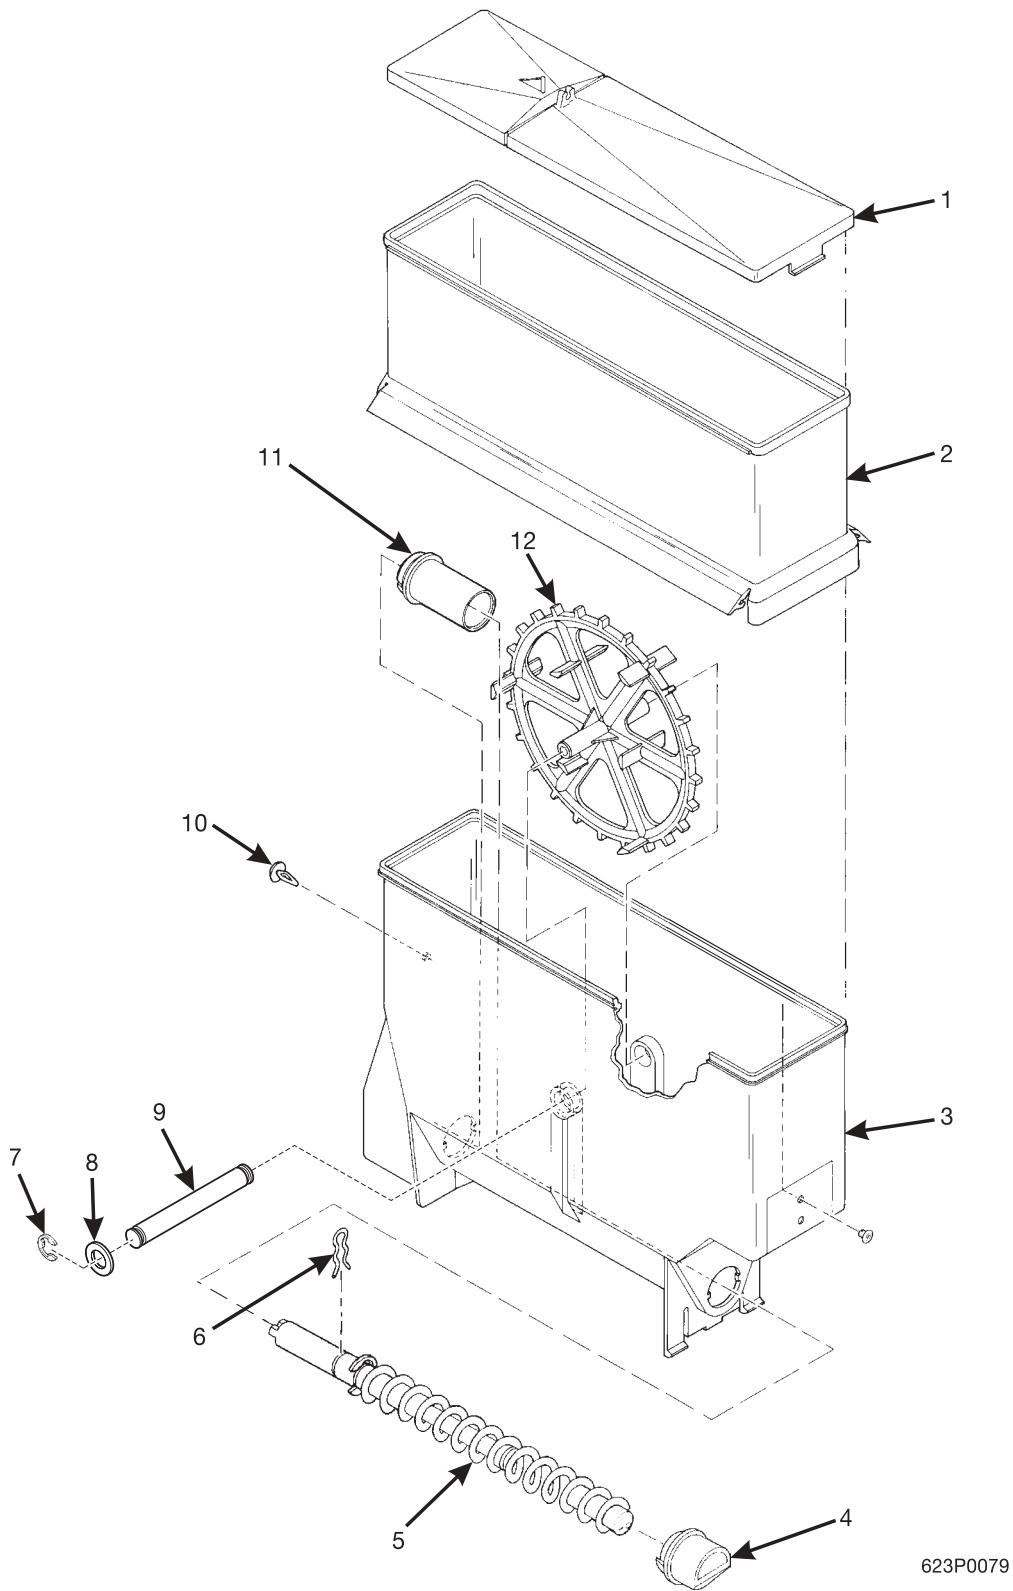

EuroDrink Parts Manual

623P0079

Figure 60. Canister Assembly 6537025

EuroDrink Parts Manual

TABLE 60. CANISTER ASSEMBLY 6537025

INDEX	PART NUMBER	DESCRIPTION	QTY
-	6237449	CANISTER ASSEMBLY - 1 SLV - W/MIXING	-
1	6237023	LID - CANISTER	1
2	6237008	SLEEVE - CANISTER 4 IN	1
3	6237176	BASE - CANISTER	1
4	6237063	NOZZLE - DISPENSING - CANISTER	1
5	6537018	AUGER AND SHAFT ASSEMBLY (INCLUDES THE NEXT 3 ITEMS)	1
-	6537017	AUGER-CANISTER	1
-	6237025	RETAINING RING-"E"-.500	1
-	6337016	SHAFT-AUGER-LONG	1
6	6337020	CLIP - SPRING	1
7	9900415	RETAINING RING REINF E TYP.1	2
8	6237116	WASHER - SEAL - WEAR PLATE	2
9	6237167	SHAFT - CANISTER	1
10	6237053	FASTENER - PUSH IN	1
11	6237014	BEARING - CANISTER	1
12	6237181	MIXING WHEEL	1