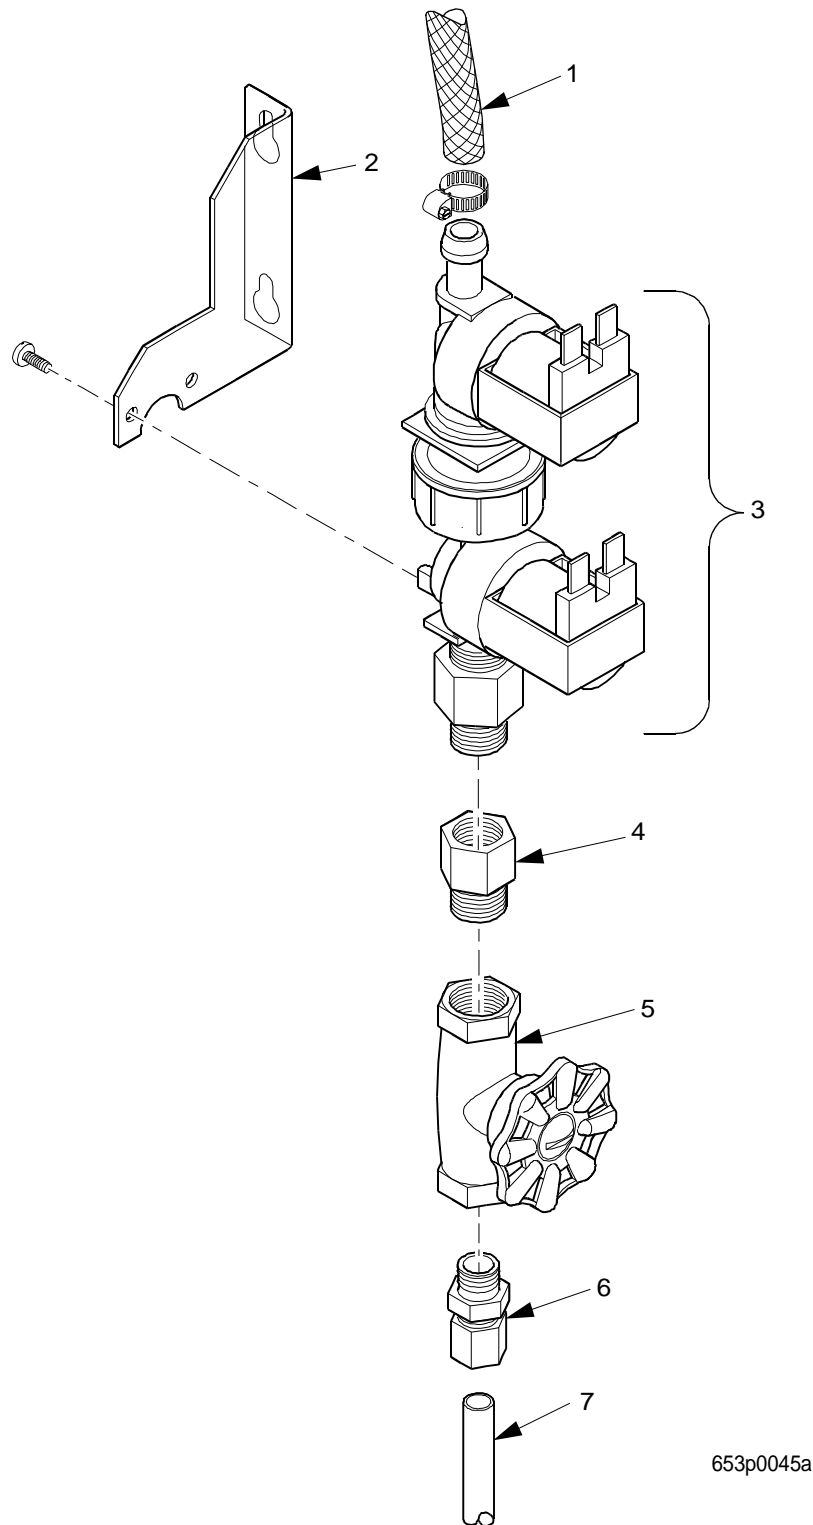

EuroDrink Parts Manual

Figure 79. Water Supply - Without Water Filter Option

EuroDrink Parts Manual

TABLE 79. WATER SUPPLY - WITHOUT WATER FILTER OPTION

INDEX	PART NUMBER	DESCRIPTION	QTY
-	6331040	BRACKET/INLET VALVE ASSEMBLY - 115 V (MEX./U.S.) (INCLUDES INDEX NUMBERS 1 - 5)	1
-	6331038	BRACKET/INLET VALVE ASSEMBLY - 230 V (ARG./FR./GER./N.Z./ SP./U.K.) (INCLUDES INDEX NUMBERS 1 - 5)	1
1	3618123	TUBING - UK - AQUAVEND - .375 ID. (CONNECTS WATER VALVES AND WATER TANK)	31 IN
2	6231501	SUPPORT - INLET WATER VALVE	1
3	3158061	VALVE ASSEMBLY - WATER INLET (U.S.)	1
3	6408003	VALVE ASSEMBLY - WATER INLET (ARG./FR./GER./N.Z./SP./U.K.)	1
4	6231503	ADAPTER - 3/8-1/4 #120B 06 X 0	1
5	3108048	VALVE WATER - CONBRACO #57-001-	1
6	6408119	MALE CONNECTOR - BRASS - #4-4-FBI12	1
7	6348002	TUBING - INLET LINE - NO FILTER	1