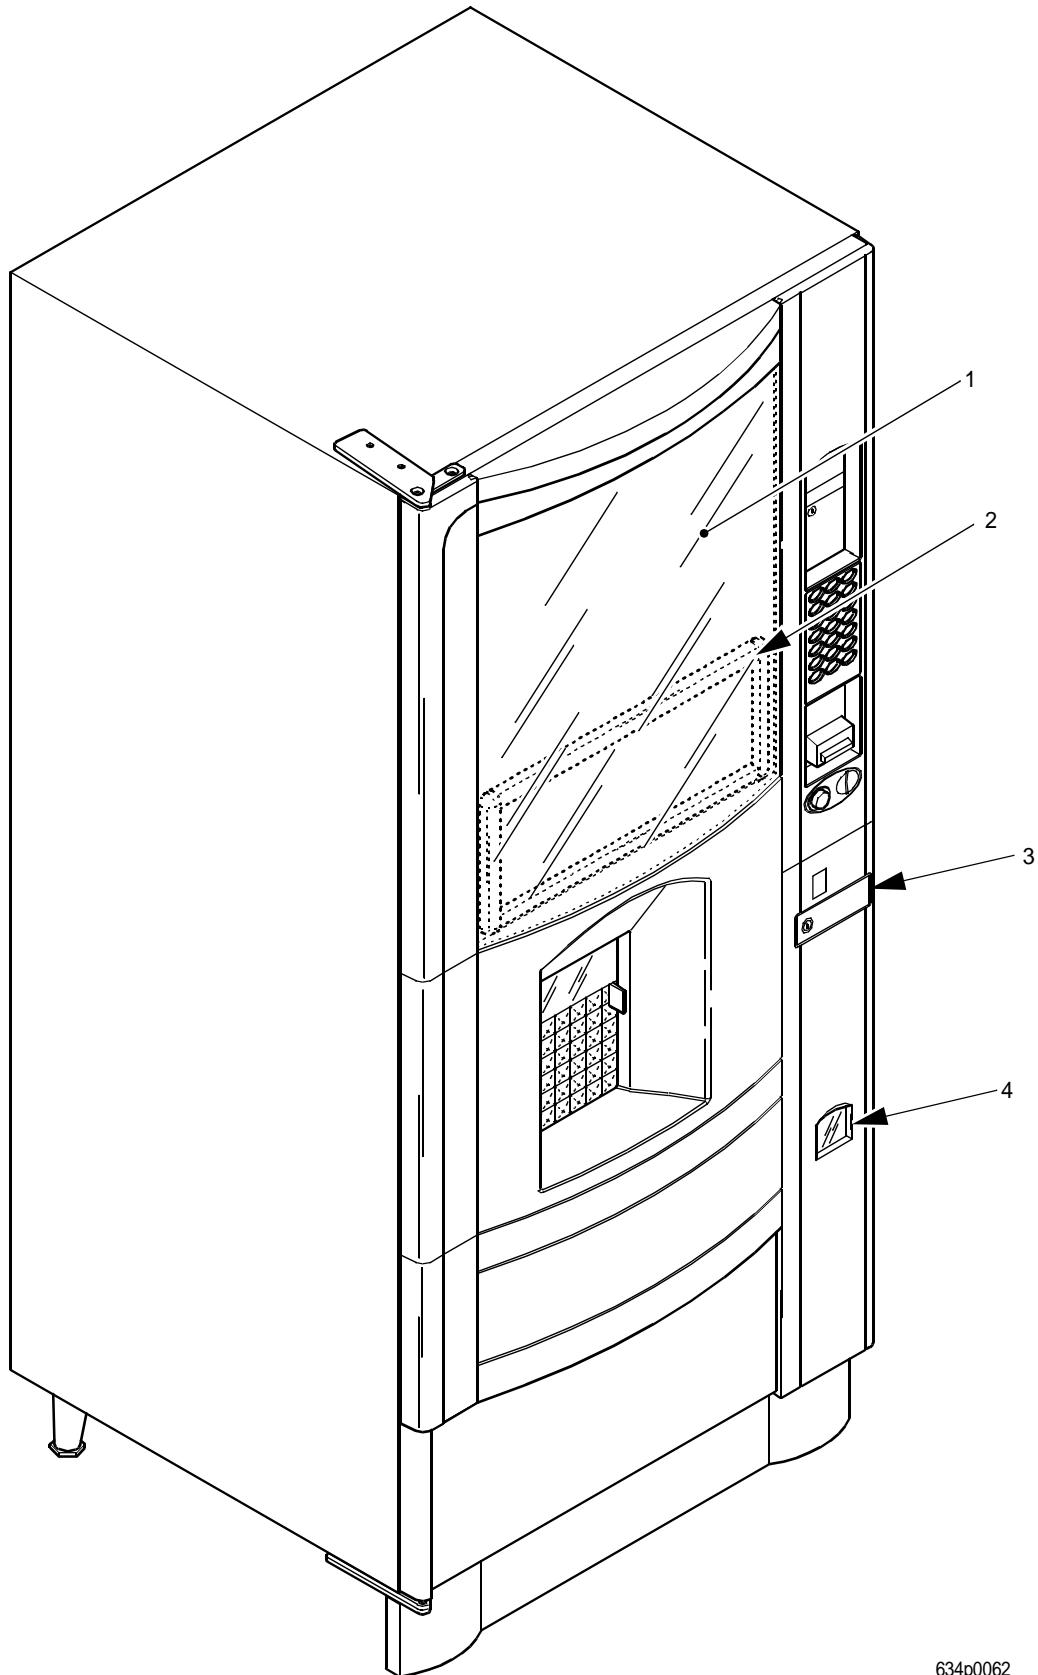

EuroDrink Parts Manual

Figure 7. Door Assembly Exterior - Millennium Style

634p0062

EuroDrink Parts Manual

TABLE 7. DOOR ASSEMBLY EXTERIOR - MILLENNIA STYLE

INDEX	PART NUMBER	DESCRIPTION	QTY
1	6342069	DISPLAY PHOTO - P.O.P. (WITHOUT BACKLIT OPTION)	1
2	-	DISPLAY ASSEMBLY (FIGURES 9, 10)	1
3	1572395	LOCK ASSEMBLY-MILLENNIA-NAMA STD. (FIGURE 14)	1
4	-	COIN RECEPTACLE ASSEMBLY (FIGURE 12)	1