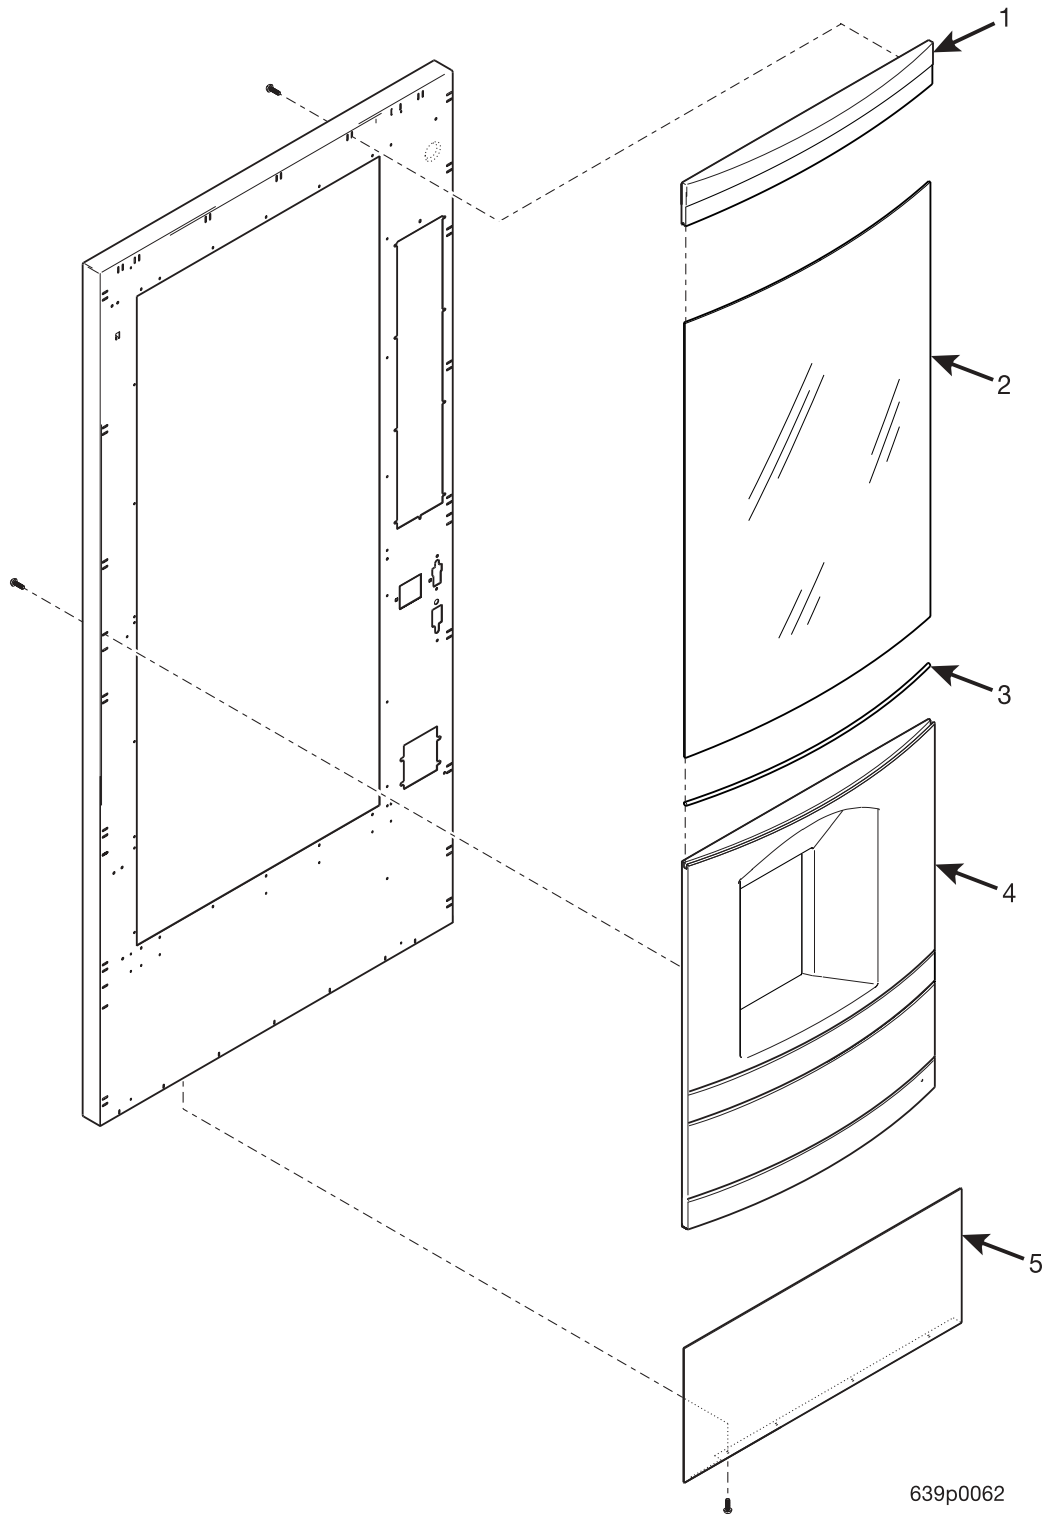

EuroDrink Parts Manual

Figure 4. Millennium Trim - Part 2

EuroDrink Parts Manual

TABLE 4. MILLENNIA TRIM - PART 2

INDEX	PART NUMBER	DESCRIPTION	QTY
-	1582086	DECAL-TRIM HORIZONTAL-32" -FADED DOT (NOT USED ON BLACK NESTLE STYLE) (USED WITH INDEX 1)	1
1	1582200	HORIZ.TRIM-TOP-32"-"H"-GREY	1
	6312016	HORIZ.TRIM-TOP-32"-"H"-BLACK	
2	6342050	GLASS-CURVED FRONT-32"EURO	1
3	1582093	GASKET-GLASS	1
4	6342200	HORIZ.TRIM-32"-EURO-"R"	1
5	1582115	PANEL-BOTTOM TRIM-GRAY	1
	1582116	PANEL-BOTTOM TRIM-BLACK	