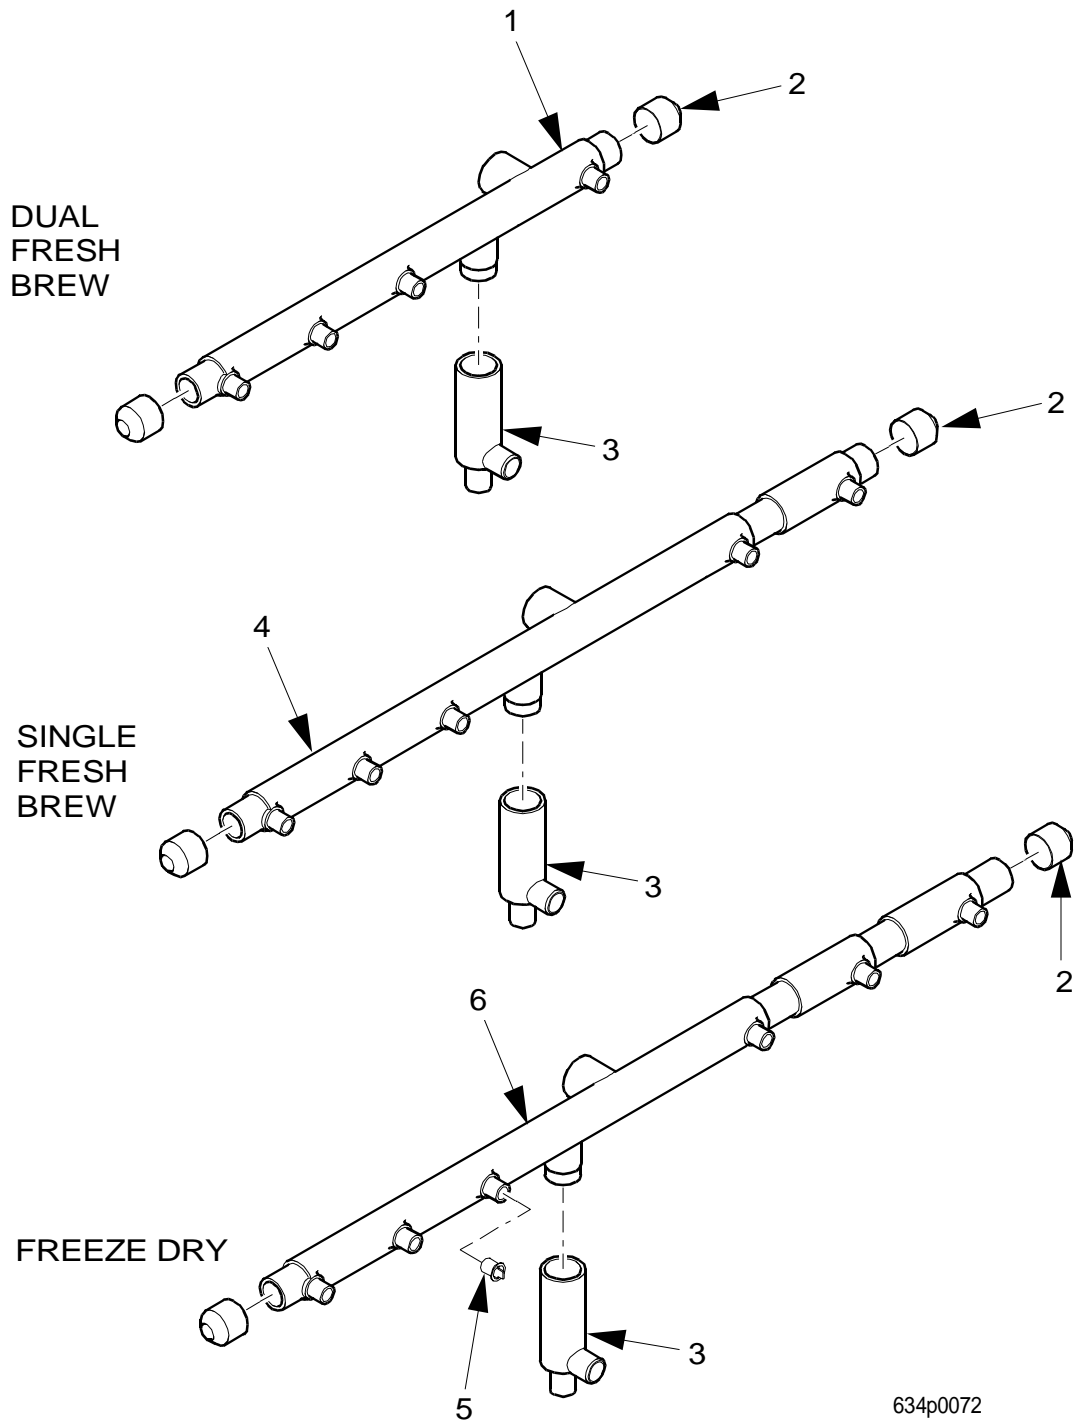

EuroDrink Parts Manual

Figure 53. Rear Vent Assemblies

EuroDrink Parts Manual

TABLE 53. REAR VENT ASSEMBLIES

INDEX	PART NUMBER	DESCRIPTION	QTY
1	6247008	VENT SHELF - DUAL FRESH BREW	-
2	6237335	VINYL CAP - 1.00 I.D X .50 LONG - .38 HOLE	2
3	6237336	VENT - EXTENSION - SUGAR/LIGHTENER	1
4	6247005X	VENT - SHELF - SINGLE FRESH BREW	(OPT)
5	6237303	PLUG - CENTER PULL - .56 (USE WHEN INTERNATIONAL COFFEE IS NOT PRESENT)	OPT.
6	6267301	VENT - SHELF - FREEZE DRY	(OPT)