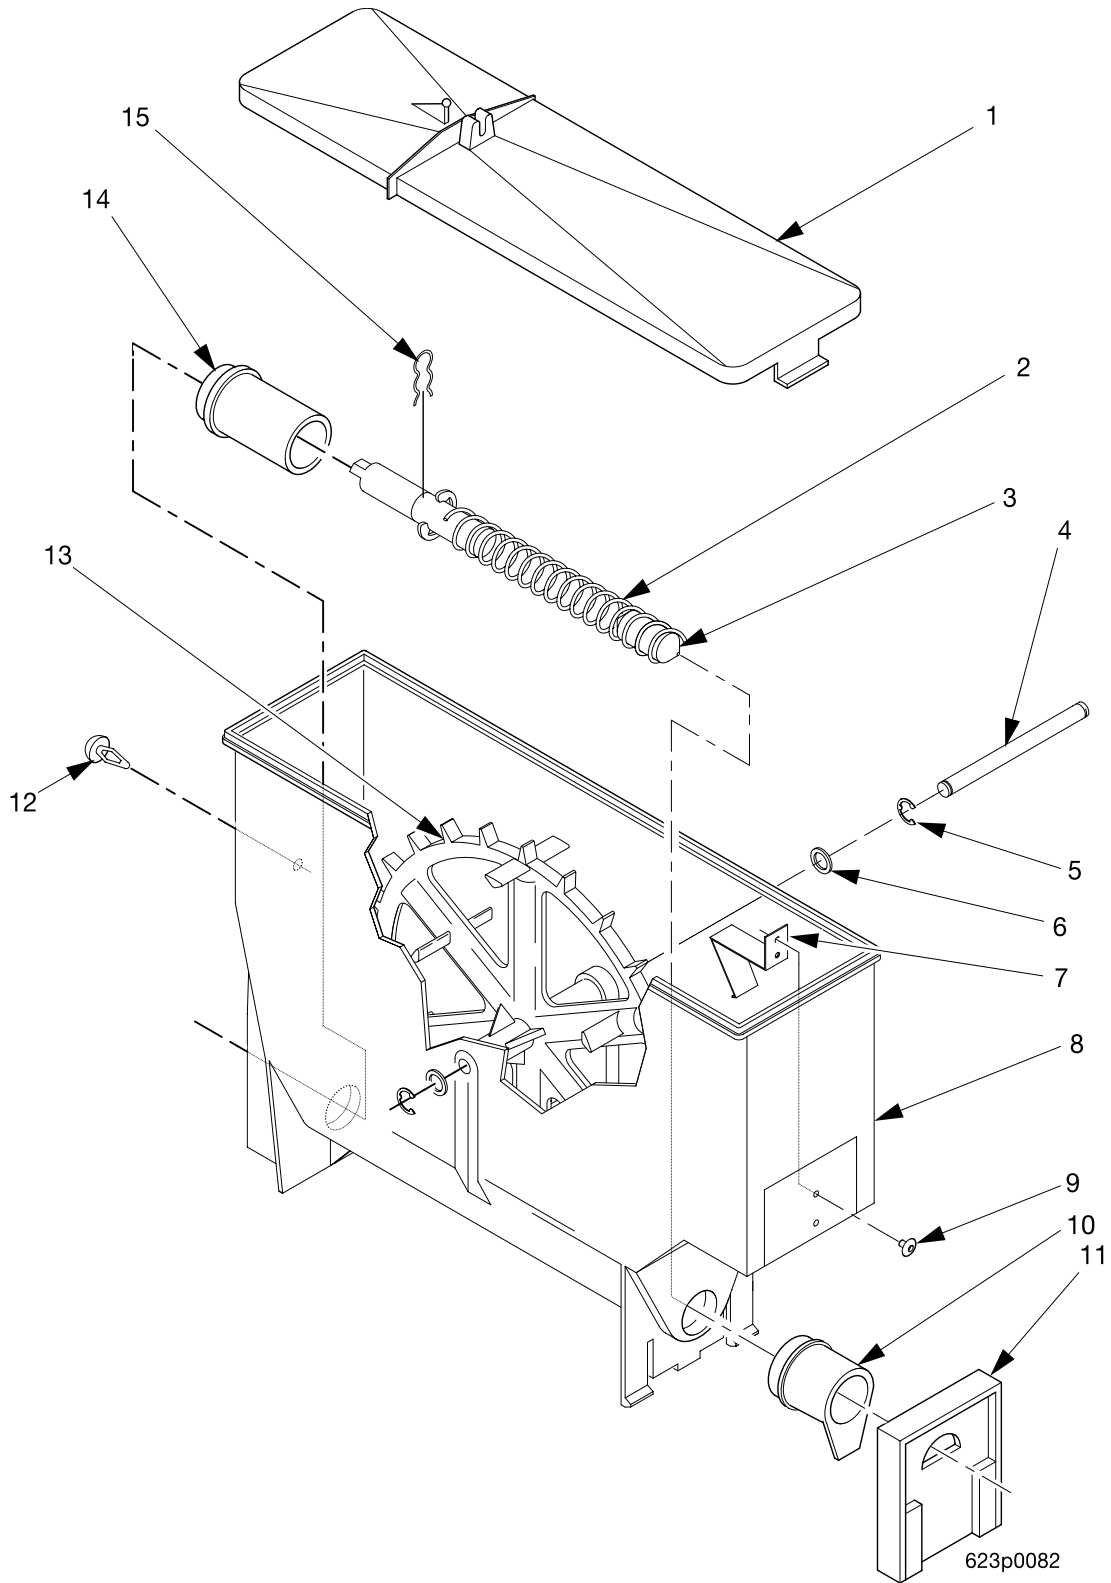

EuroDrink Parts Manual

Figure 56. Canister Assembly 6537022

EuroDrink Parts Manual

TABLE 56. CANISTER ASSEMBLY 6537022

INDEX	PART NUMBER	DESCRIPTION	QTY
-	6537022	CANISTER ASSEMBLY - FREEZE DRY COFFEE	-
1	6237023	LID - CANISTER	1
2	6537018	AUGER AND SHAFT ASSEMBLY (INCLUDES THE NEXT 3 ITEMS)	1
3	6537021	PLUG - AUGER	1
4	6237167	SHAFT - CANISTER	1
5	9900415	RETAINING RING REINF TYP.1	2
6	6237116	WASHER - SEAL - WEAR PLATE	2
7	6237176	BASE - CANISTER	1
8	6537014	NOZZLE - DISPENSING - CANISTER	1
9	6537013	GATE - NOZZLE - PLASTIC	1
10	6237053	FASTENER - PUSH IN	1
11	6237181	MIXING WHEEL	1
12	6237014	BEARING - CANISTER	1
13	6337020	CLIP - SPRING	1