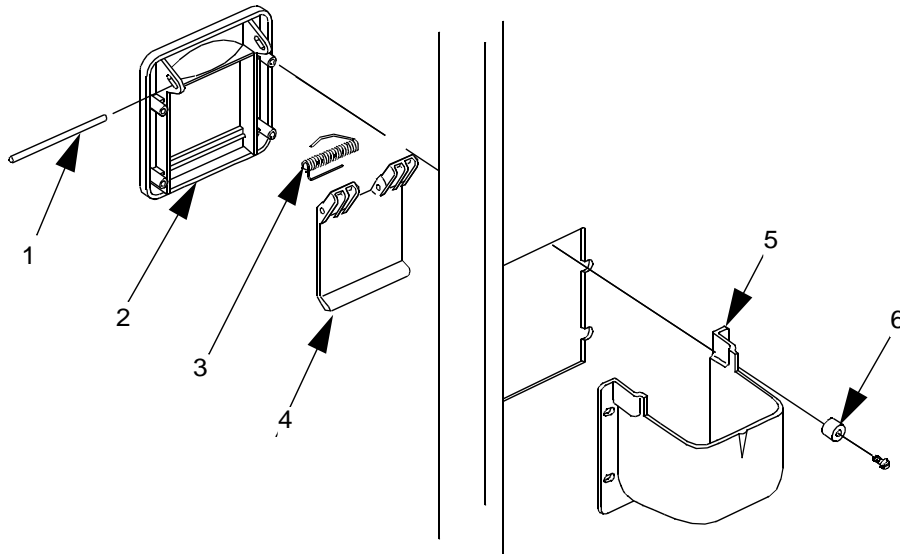

EuroDrink Parts Manual

COIN RECEPTACLE ASSEMBLY - STANDARD