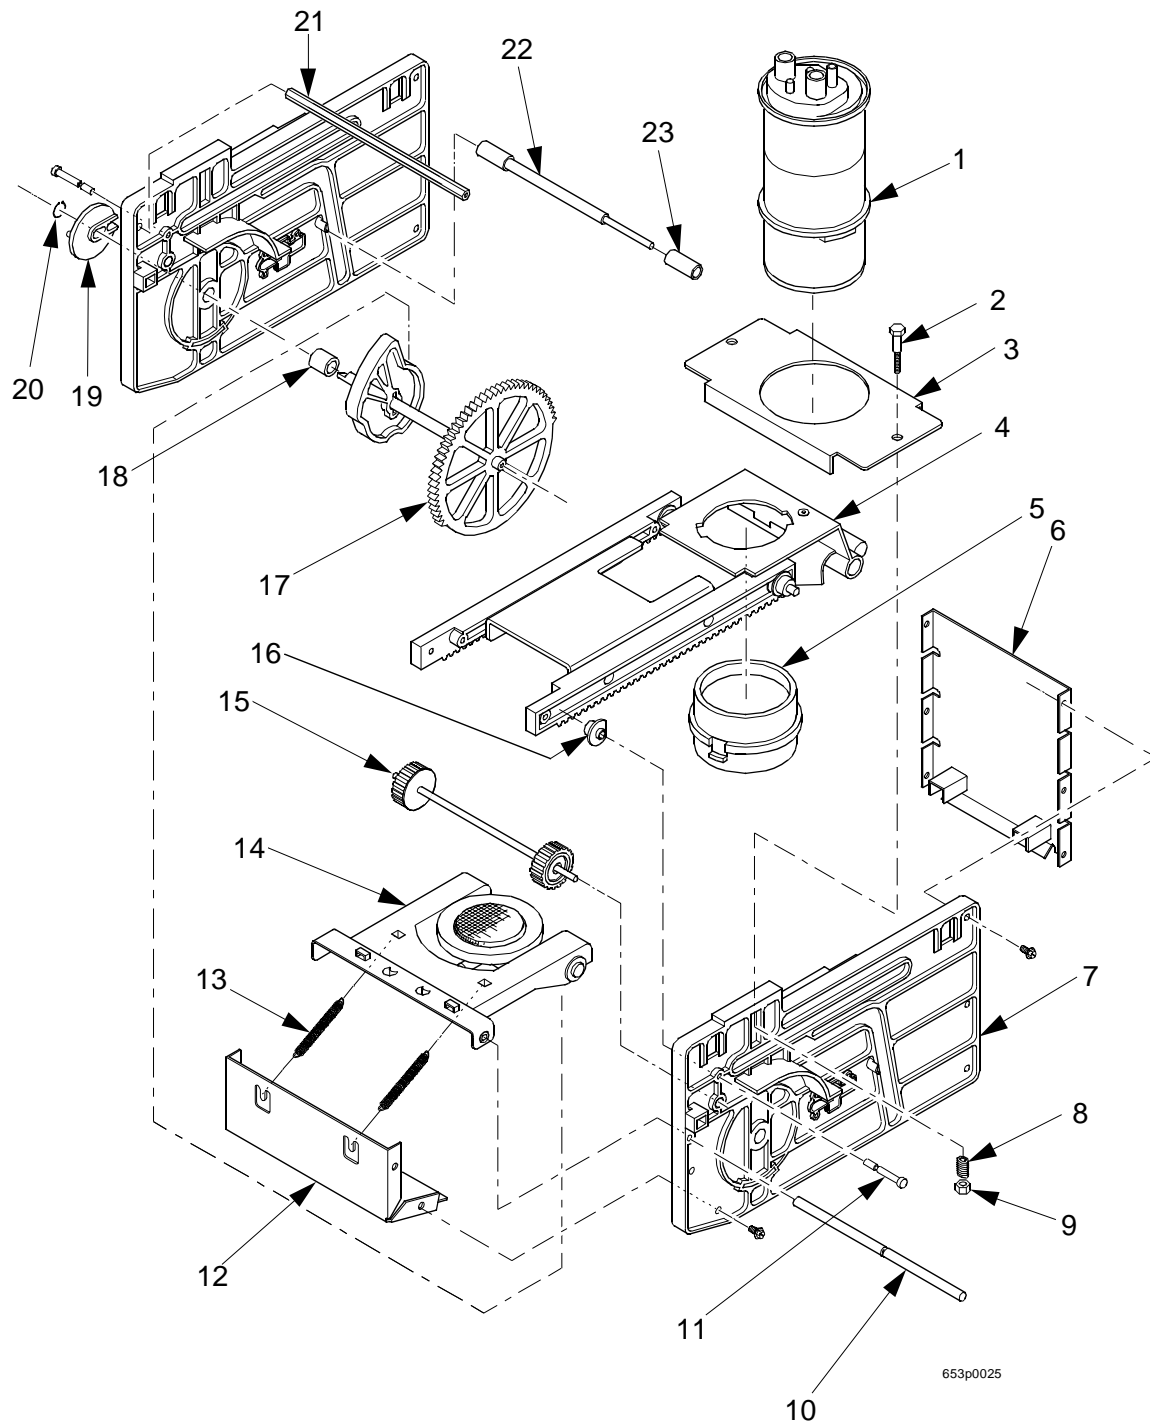

EuroDrink Parts Manual

Figure 42. Single Brewer Assembly (No Filter)

EuroDrink Parts Manual

TABLE 42. SINGLE BREWER ASSEMBLY (NO FILTER)

INDEX	PART NUMBER	DESCRIPTION	QTY
1	6234328	BARREL ASSEMBLY - BREWER (FIGURE 44)	REF
2	6234301	BARREL SUPPORT - BREWER	1
3	6234288	BOLT - 1/4-20 X 1 1/2	1
4	6234001	RACK ASSEMBLY (FIGURE 45)	2
5	6234271	SHAFT - FLIP TOP	1
6	6234270	BASKET - BREWER	1
7	6234225	ROLLER - STOP	2
8	6234215	SPRING - BREWER	2
9	6234295	WALL ASSEMBLY - REAR	1
10	6234273	SCREW - #8-32 X .38 HHS W/LW	12
11	6234223	SIDEWALL - BREWER	2
12	4234308	PIN-ROLLER - SIDEWALL	2
13	6234289	SHAFT - SWING ARM	1
14	6234008	LOCKNUT - #1/4-20	2
15	6234220	GEAR & CAM ASSEMBLY	1
16	6234293	WALL ASSEMBLY - BOTTOM - FRONT	1
17	6234205	SPACER - SINGLE BREWER	1
18	6234200	SPRING	2
19	6234205	SWING ARM ASSEMBLY (INCLUDES INDEX NUMBERS 20 THROUGH 25)	1
20	6234243	EXT. SPRING - SWING ARM	2
21	6234002	SHAFT - RETAINER - .125 DIA	2
22	6234240	SWING ARM ASSEMBLY	1
23	6234375	FUNNEL - COFFEE	1
24	6334019	SEAL - BREWER	1
25	6334019	FILTER SUPPORT - 30 MESH	1
26	6234303	DRIVE CONNECTION - BREWER	1
27	6234222	RETAINING RING - .375 DIA	1
28	6234803	ROLLER - BREWER	2
29	6234007	SPACER - CAM	1
30	6234104	PINION GEAR ASSEMBLY	1
-	6231197	LABEL - CAUTION: HOT WATER HAZARD (AUS./N.Z./U.K./U.S.)	1
	6231213	LABEL - CAUTION: HOT WATER HAZARD (GER)	
	6232293	LABEL - CAUTION: HOT WATER HAZARD (ARG./MEX./SP.)	
	6231220	LABEL - CAUTION: HOT WATER HAZARD (FR.)