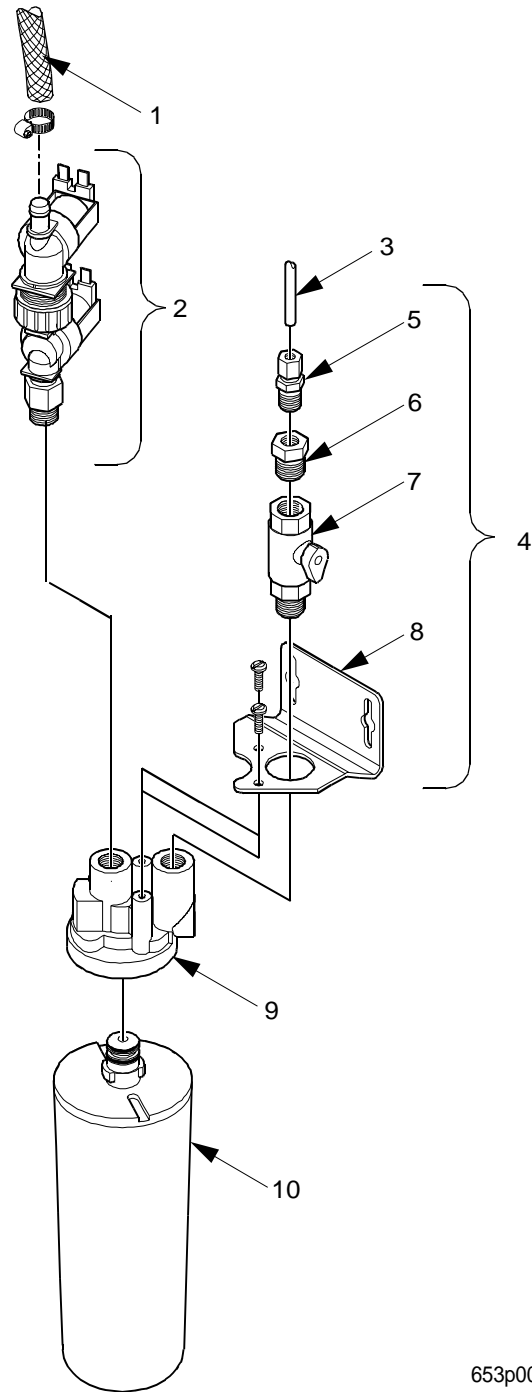

EuroDrink Parts Manual

653p0047a

Figure 82. Water Inlet Valve - With CUNO Water Filter Option

EuroDrink Parts Manual

TABLE 82. WATER INLET VALVE - WITH CUNO WATER FILTER OPTION

INDEX	PART NUMBER	DESCRIPTION	QTY
1	3618123	TUBING - UK - AQUAVEND - .375 ID	31 IN
2	3158061	VALVE ASSEMBLY - WATER INLET - U.S.	1
	6408003	VALVE ASSEMBLY - WATER INLET (ARG./FR./GER./N.Z./SP./U.K.)	
3	6348001	TUBING - INLET - W/FILTER OPT	1
4	6338018	FILTER HEAD ASSEMBLY - CUNO - 115V (INCLUDES INDEX NUMBERS 1 AND 4 THROUGH 8) (U.S.)	1
	6338019	FILTER HEAD ASSEMBLY - CUNO - 115V (INCLUDES INDEX NUMBERS 1 AND 4 THROUGH 8) (ARG./FR./GER./N.Z./SP./U.K.)	
5	6408119	MALE CONNECTOR - BRASS #4-4 FBI 12-B PARKER	1
6	6408117	BUSHING - 1/4 X 3/8 - BRASS - 209P-6-4	1
7	6408113	BALL VALVE - 3/8" - TTC	1
8	6408115	BRACKET - CUNO WATER FILTER HEAD #69682-31 MODEL CFS570	1
9	6408114	FILTER HEAD - CUNO #68375-01	1
10	6338015	WATER FILTER - CUNO - HOT - 12/CD MODEL CD-71	1