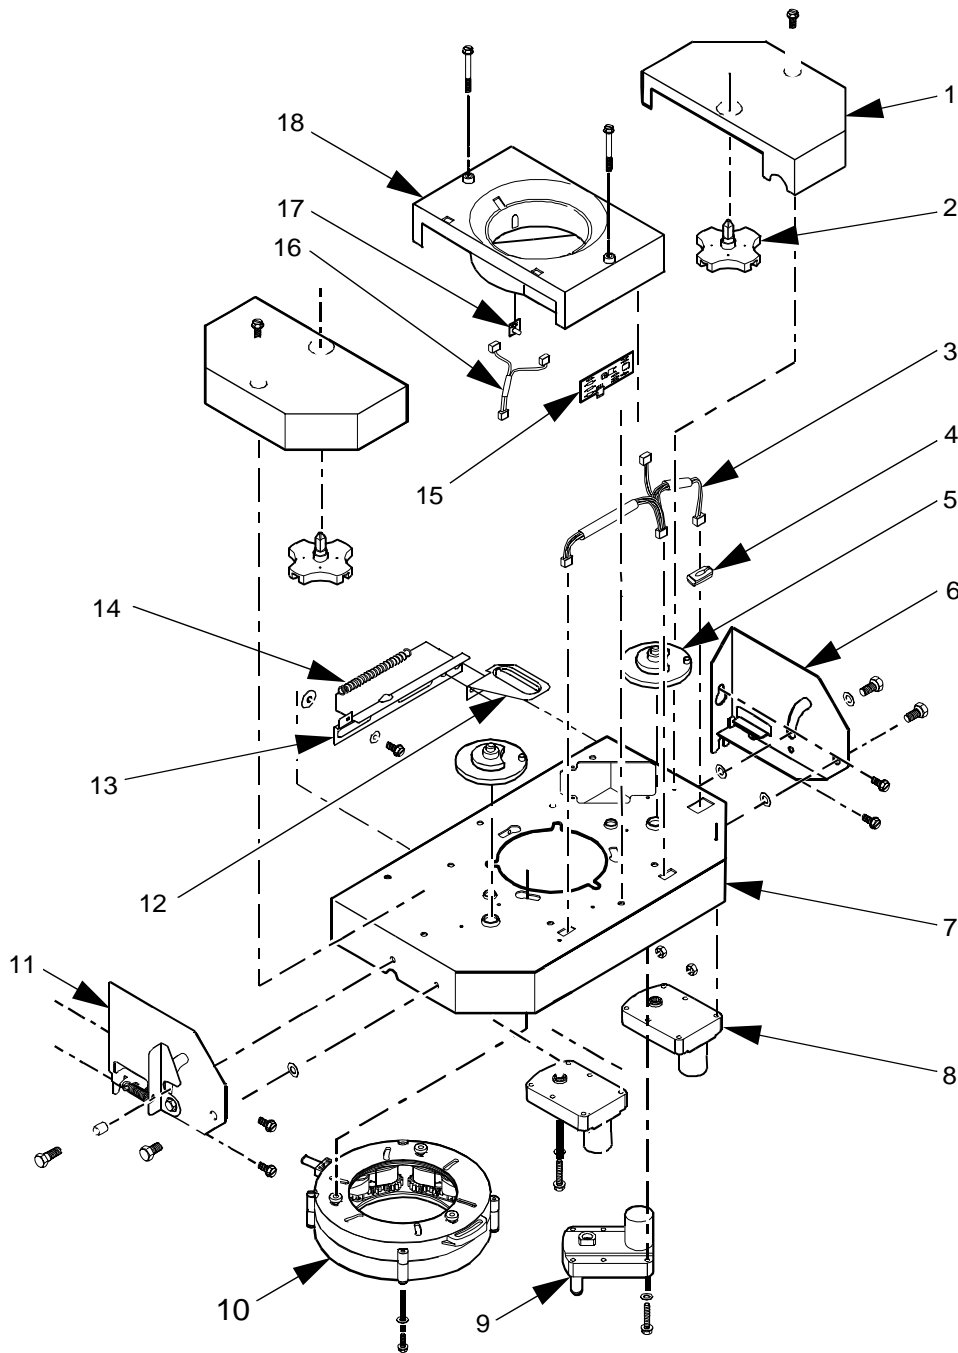

EuroDrink Parts Manual

639p0012

Figure 17. Mechanism Assembly

EuroDrink Parts Manual

TABLE 17. MECHANISM ASSEMBLY

INDEX	PART NUMBER	DESCRIPTION	QTY.
-	6263001	MECHANISM ASSY - 7 COLUMN	1
	3283018	MECHANISM ASSY - 18 OZ - 7 COLUMN	
1	6233010	COVER - END	2
2	6233013	DRIVER - GENEVA	2
3	6269013	HARNESS - CUP MECHANISM	1
4	6233014	INDEX PLATE - GENEVA	2
5	6233019	BRACKET - MECH.MOUNTING - LEFT	1
6	6263003	PLATE - BASE - 7 COLUMN	1
7	1577038	MOTOR & PC BOARD ASSEMBLY	2
8	6233056	MOTOR & CRANK ARM ASSY	1
9	6333008	CUP RING ASSY - UNIVERSAL	1
10	6233057	MTG BRACKET ASSY - RIGHT (FIGURE 19)	1
11	3283058	CAM	1
12	6233032	ACTUATOR - CUP RING	1
13	4733035	SPRING - CUP RELEASE ARM	1
14	6233105	PCB ASSY - DETECTOR CUP SENSOR	1
15	6233106	NARNESS - CUP DETECTOR/LED JUMPER	1
16	6233107	PCB ASSY - DETECTOR CUP SENSOR	1
17	6233012	COVER - CENTER	1

EuroDrink Parts Manual

Figure 18. Cup Ring Assembly

EuroDrink Parts Manual

TABLE 18. CUP RING ASSEMBLY

INDEX	PART NUMBER	DESCRIPTION	QTY.
-	6333008	CUP RING ASSEMBLY - UNIVERSAL	REF
1	3143011	NUT #8-32 SELF LOCKING	1
2	6332052	SCREW - #8-16 X 1.25 PHS - PLASTITE	4
3	6333004	HOUSING - CUP RING	1
4	6114121	WASHER ROLLER	1
5	6333011	ADJUSTER RING - INTERNAL	1
6	3143009	SCREW #8-32 X .50 PHS W/LW	1
7	6333007	CAM & GEAR ASSEMBLY	6
8	6333006	RETAINER - CAM	6
9	6333012	CAM - CUP - UNIVERSAL	6
10	6233126	GEAR - 18 TOOTH	6
11	6233127	GEAR - 10 TOOTH	6
12	6333005	ARM - CAM	6
13	6234628	WASHER - PAPER MECH.	6
14	6333010	GEAR RING - INTERNAL	1
15	6333009	HOUSING - CUP RING	1