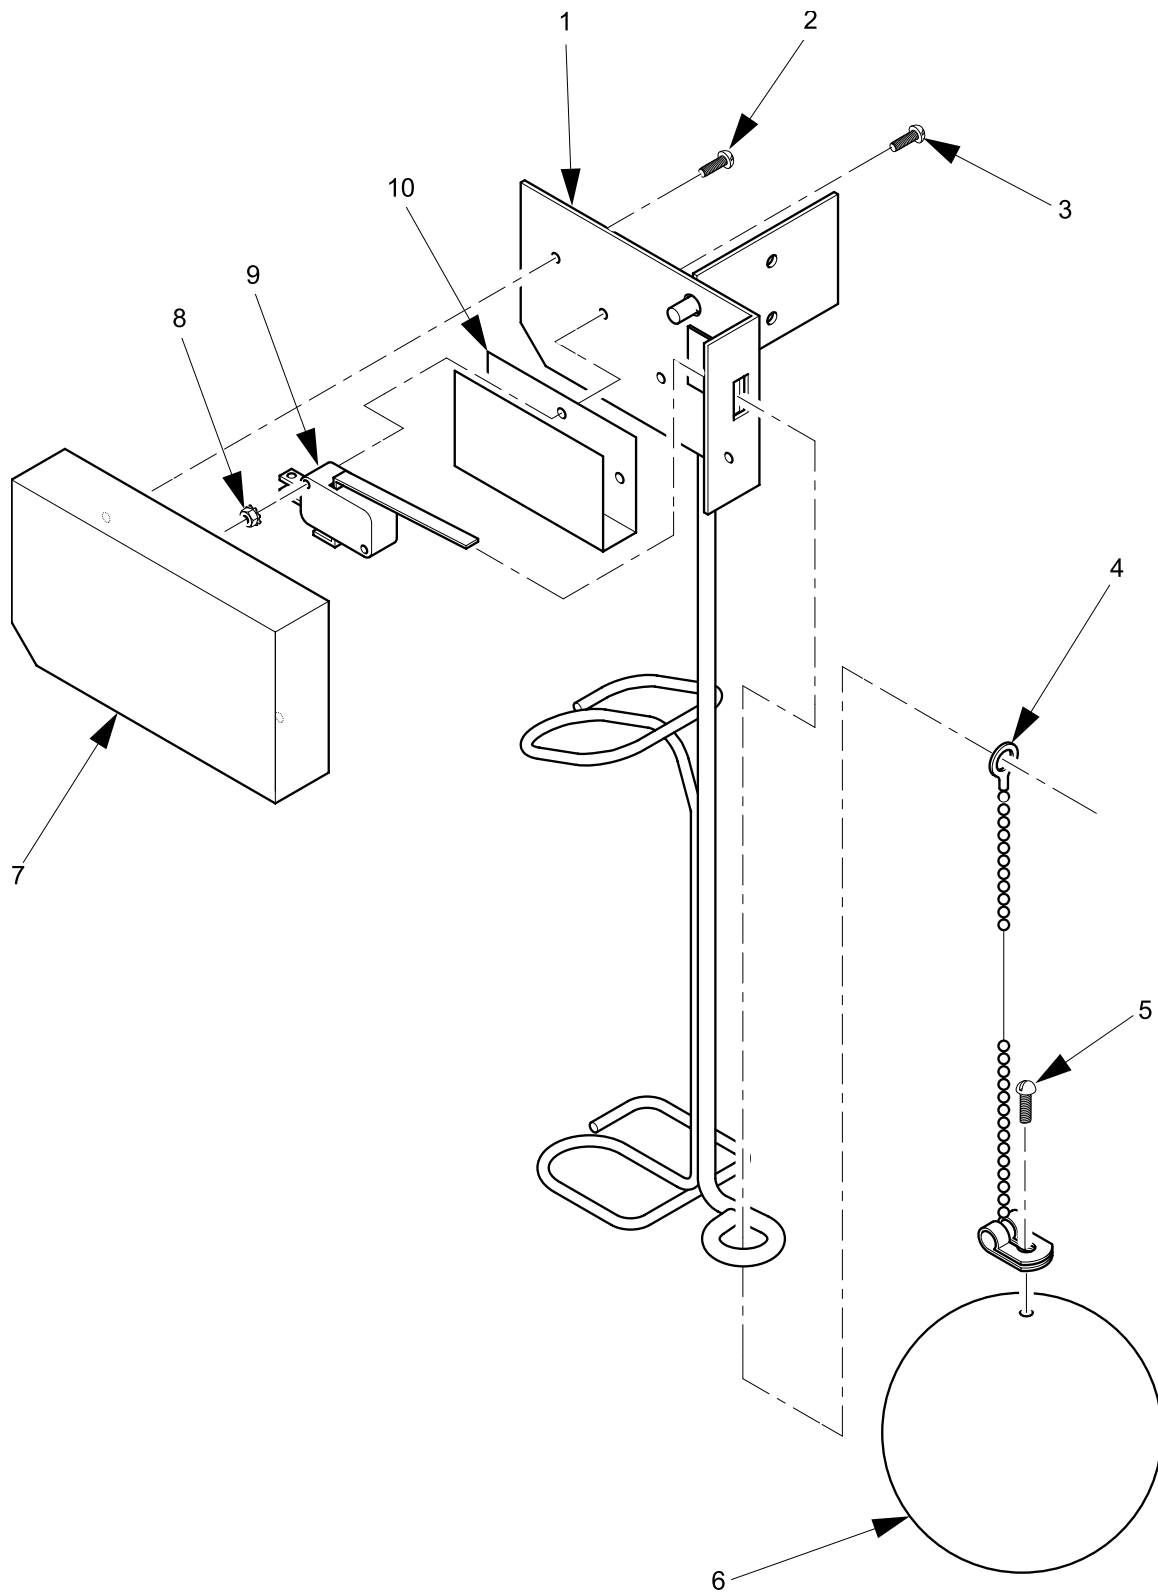

EuroDrink Parts Manual

630p004

Figure 76. Overflow Switch Assembly

EuroDrink Parts Manual

TABLE 76. OVERFLOW SWITCH ASSEMBLY

INDEX	PART NUMBER	DESCRIPTION	QTY
-	6231223	OVERFLOW SWITCH ASSEMBLY (INDEX NUMBERS 2 AND 7 NOT INCLUDED)	REF
1	6231507	BRACKET ASSEMBLY - OVERFLOW SWITCH	1
2	9900012	SCREW - #6-32 X 1/4 THS S/T	2
3	1217160	SCREW - 4-40 X 5/8 RHS	2
4	6151131	CHAIN - OVERFLOW SWITCH	1
5	4047054	SCREW - #8-18 X 1/2 RHS T/C	2
6	3116127	FLOAT - OVERFLOW SWITCH	1
7	6231135	COVER - OVERFLOW SWITCH	1
8	1217156	NUT - 4-40 KEPS W/EXT L/WASHER	2
9	2304108	SWITCH LEVER V3L -131-D8	1
10	3121150	INSULATION - OVERFLOW SWITCH	1