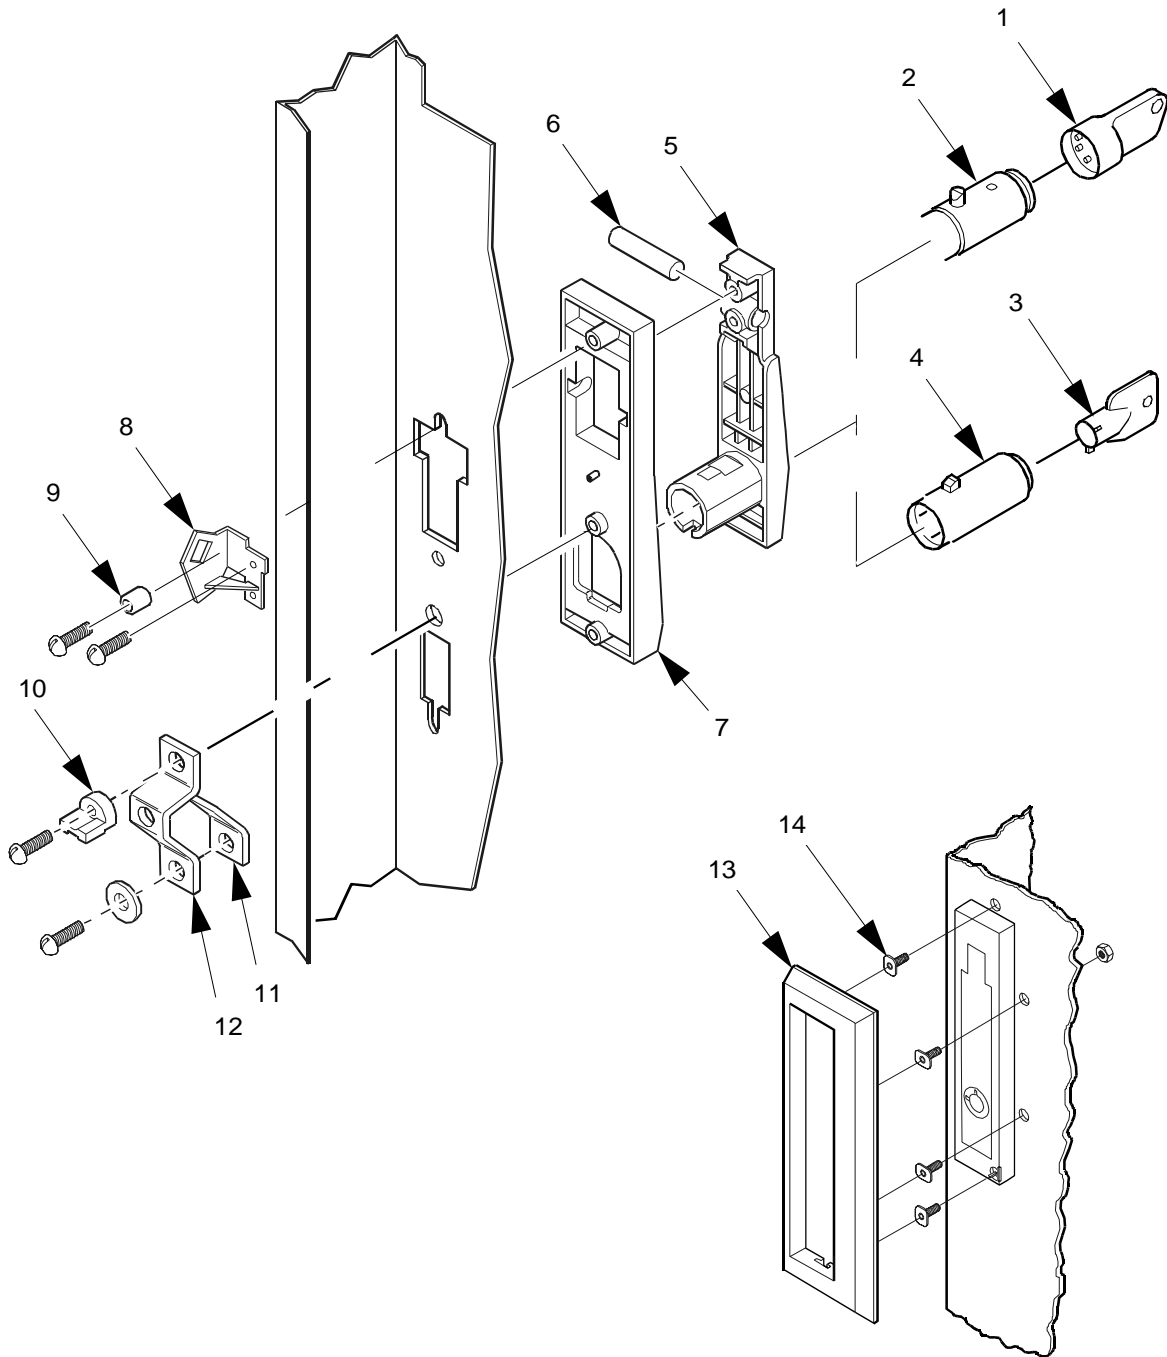

EuroDrink Parts Manual

428p0044

Figure 13. Door Lock Guard Accessory and Lock Assembly - Standard

EuroDrink Parts Manual

TABLE 13. DOOR LOCK GUARD ACCESSORY AND LOCK ASSEMBLY - STANDARD

INDEX	PART NUMBER	DESCRIPTION	QTY
1	3112164	KEY - VAN LOCK #K5 - STD.COMBINATN	1
2	3112163	CYLINDER - VAN LOCK #4275	1
3	N/A	KEY	1
4	9992400	LOCK CYLINDER #4355 - 19 - A	1
5	1172190	LEVER - LOCK	1
6	1302291	PIVOT - LEVER LOCK	1
7	1172191	BASE - LEVER LOCK	1
8	2272052	ACTUATOR ASSEMBLY - LOCK BAR	1
9	1302289	CUP SPACER	1
10	1302326	SHIELD - LATCH	1
11	1302290	LATCH - LOCK LOWER	1
12	1302324	CATCH - DOOR LATCH	1
13	1572186	DOOR LOCK GUARD - OPTION	1
14	2222031	TEE BOLT TRIM	4