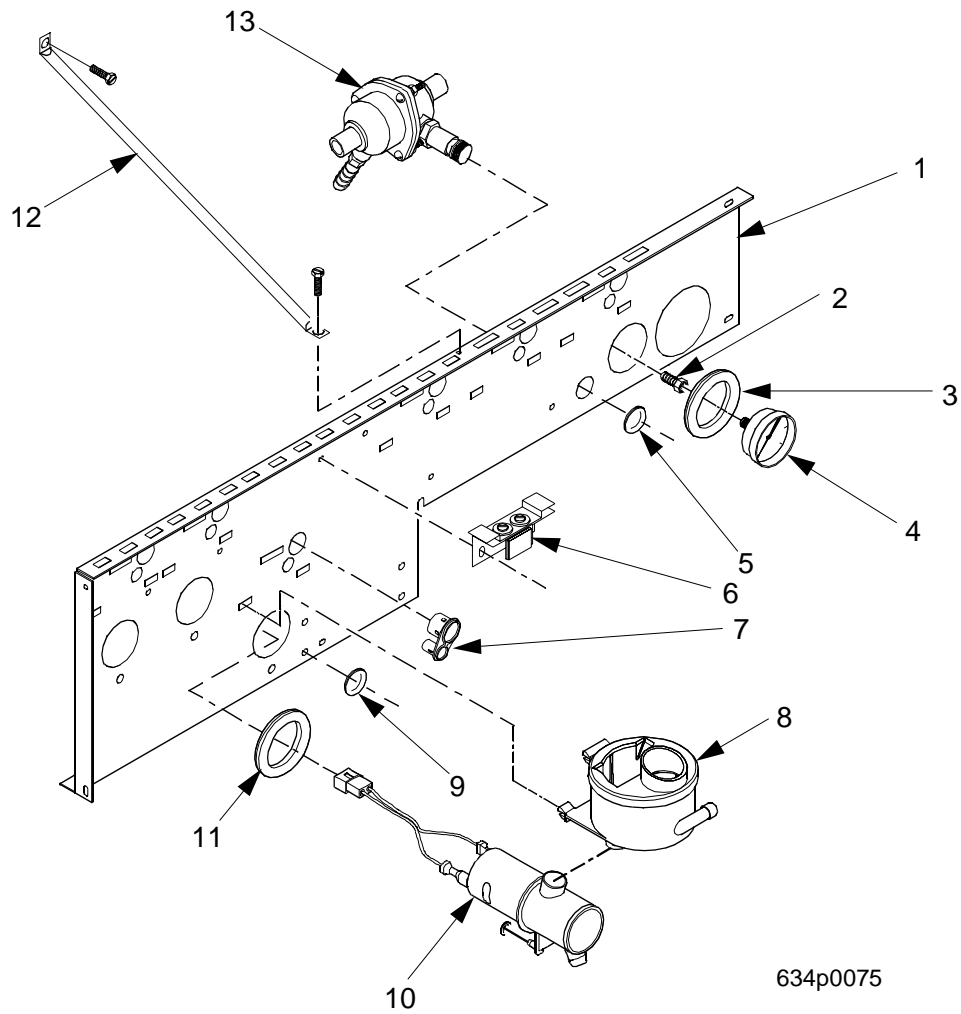

EuroDrink Parts Manual

Figure 66. Support Channel Assembly

EuroDrink Parts Manual

TABLE 66. SUPPORT CHANNEL ASSEMBLY

INDEX	PART NUMBER	DESCRIPTION	QTY
1	6261117	CHANNEL ASSEMBLY - CANISTER SUPPORT	1
2	6204215	FITTING - 1/4 BARB X 1/8 FEMALE - NPT *	1
3	6237051	GROMMET - GAGE MOUNTING*	1
4	6108065	GAUGE - COMPRESSOR *	1
5	6237052	GROMMET - REGULATOR MOUNTING *	1
6	6337057	CANISTER SUPPORT ASSEMBLY - LIGHTENER (CONSISTS OF THE FOLLOWING PARTS)	1
7	6237315	RETAINER - TUBE - MIXING BOWL	OPT
8	-	MIXING BOWL ASSEMBLY (FIGURE 68)	-
9	2302223	GROMMET - 3/16	OPT
10	-	WHIPPER ASSEMBLY (FIGURE 70)	-
11	6237115	GROMMET - WHIPPER MOUNTING	OPT
12	6231533	BRACE CANISTER SUPPORT - UPPER	1
13	6234981	REGULATOR ASSEMBLY (FIGURE 67)	1
-	3102447	8-32 X 3/4 PHS TYPE 23 T/C-Z	2
-	6237170	BUSHING - CANISTER	2
-	6337058	BRACKET - CANISTER FRONT	1
-	6237174	SUPPORT - CANISTER FRON	1
-	6237356	VIBRATION ISOLATOR - .375 DIA	2