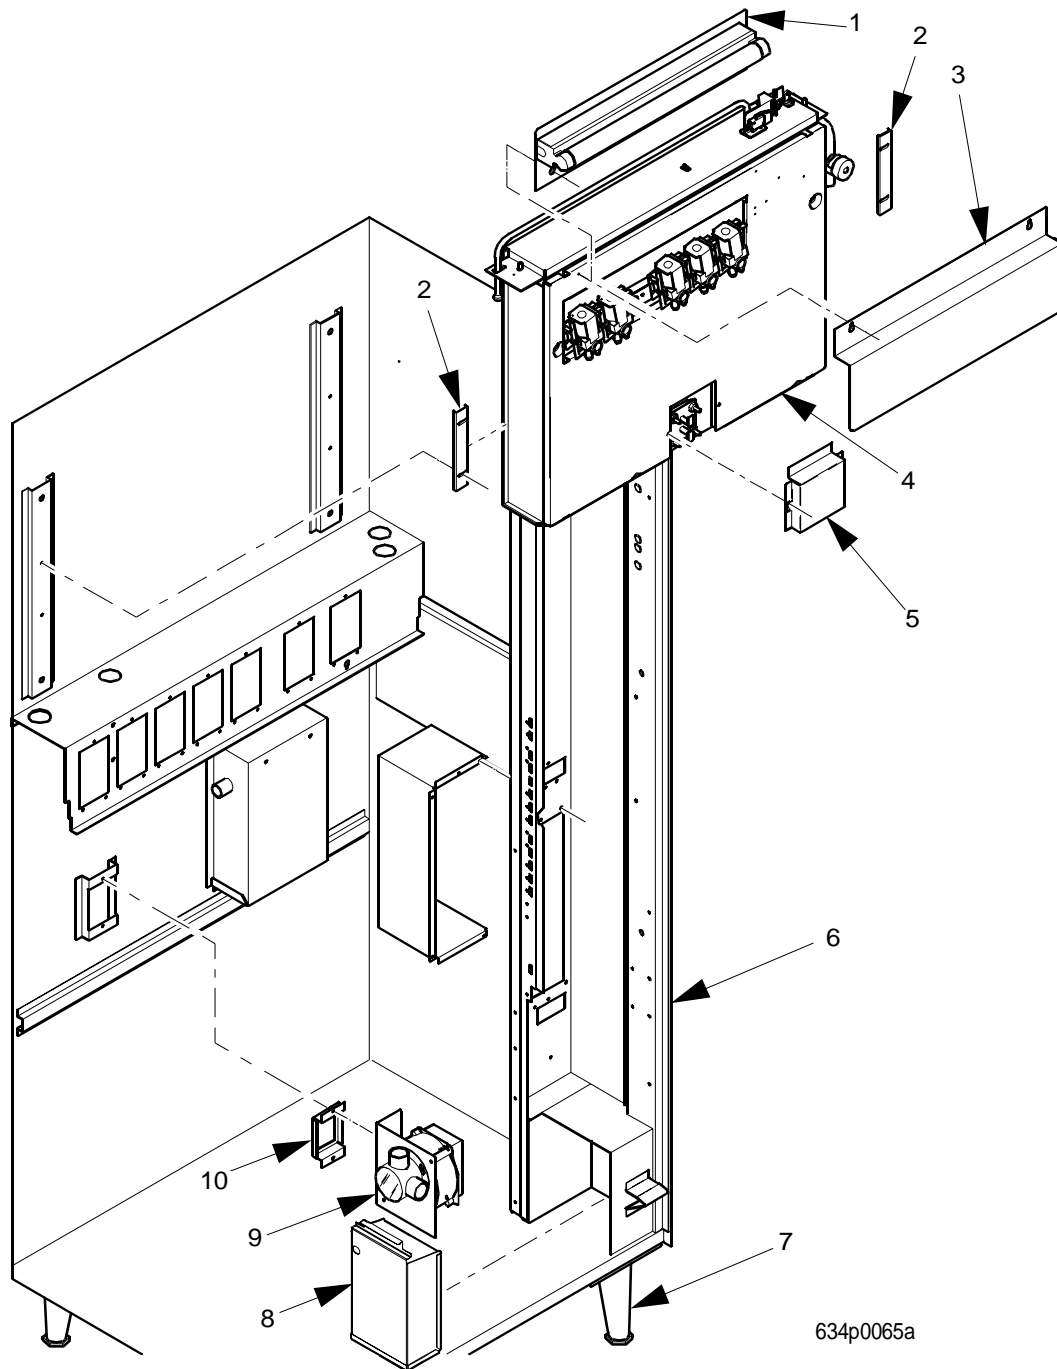

EuroDrink Parts Manual

Figure 27. Cabinet Assembly - Part 1

EuroDrink Parts Manual

TABLE 27. CABINET ASSEMBLY - PART 1

INDEX	PART NUMBER	DESCRIPTION	QTY
1	6231372	SERVICE LIGHT./BRACKET.ASSEMBLY-115V (FIGURE 32)	1
	6339012	LIGHT & BRACKET.ASSEMBLY-FLUOR-230V (FIGURE 33)	
2	6231036	CLAMP-WATER TANK	2
3	6558014	COVER-HOT WATER VALVES - 7 VALVES	1
4	6338044	WATER TANK ASSEMBLY-BASIC-115V (FIGURE 34)	1
	6338045	WATER TANK ASSEMBLY-BASIC-230V (FIGURE 34)	
	6368001	WATER TANK ASSEMBLY - NESTLE - 115 V	
	6368000	WATER TANK ASSEMBLY - NESTLE - 230 V	
5	6238104	COVER - HEATER - WATER TANK	1
6	6341023	CABINET ASSEMBLY - NV BLACK	1
	6341024	CABINET ASSEMBLY - MILLENNIA GREY	
7	-	LEG, LEVELER AND LEG & HINGE ASSEMBLIES (FIGURE 38)	-
8	1571029	MONEY BOX	1
-	1101906	MONEY BOX LOCK #1801 NV 407	
-	2221920	KEY - CHICAGO LOCK #1801 NV 407	
-	2222603	NUT - LOCK RETAINING	
-	2226704	WASHER - LOCK BARREL #2693	
9	-	BRACKET,BLOWER & COVER ASSEMBLY (FIGURE 37)	1
10	1471054	BRACKET & SCREEN ASSEMBLY-EXHAUST	1