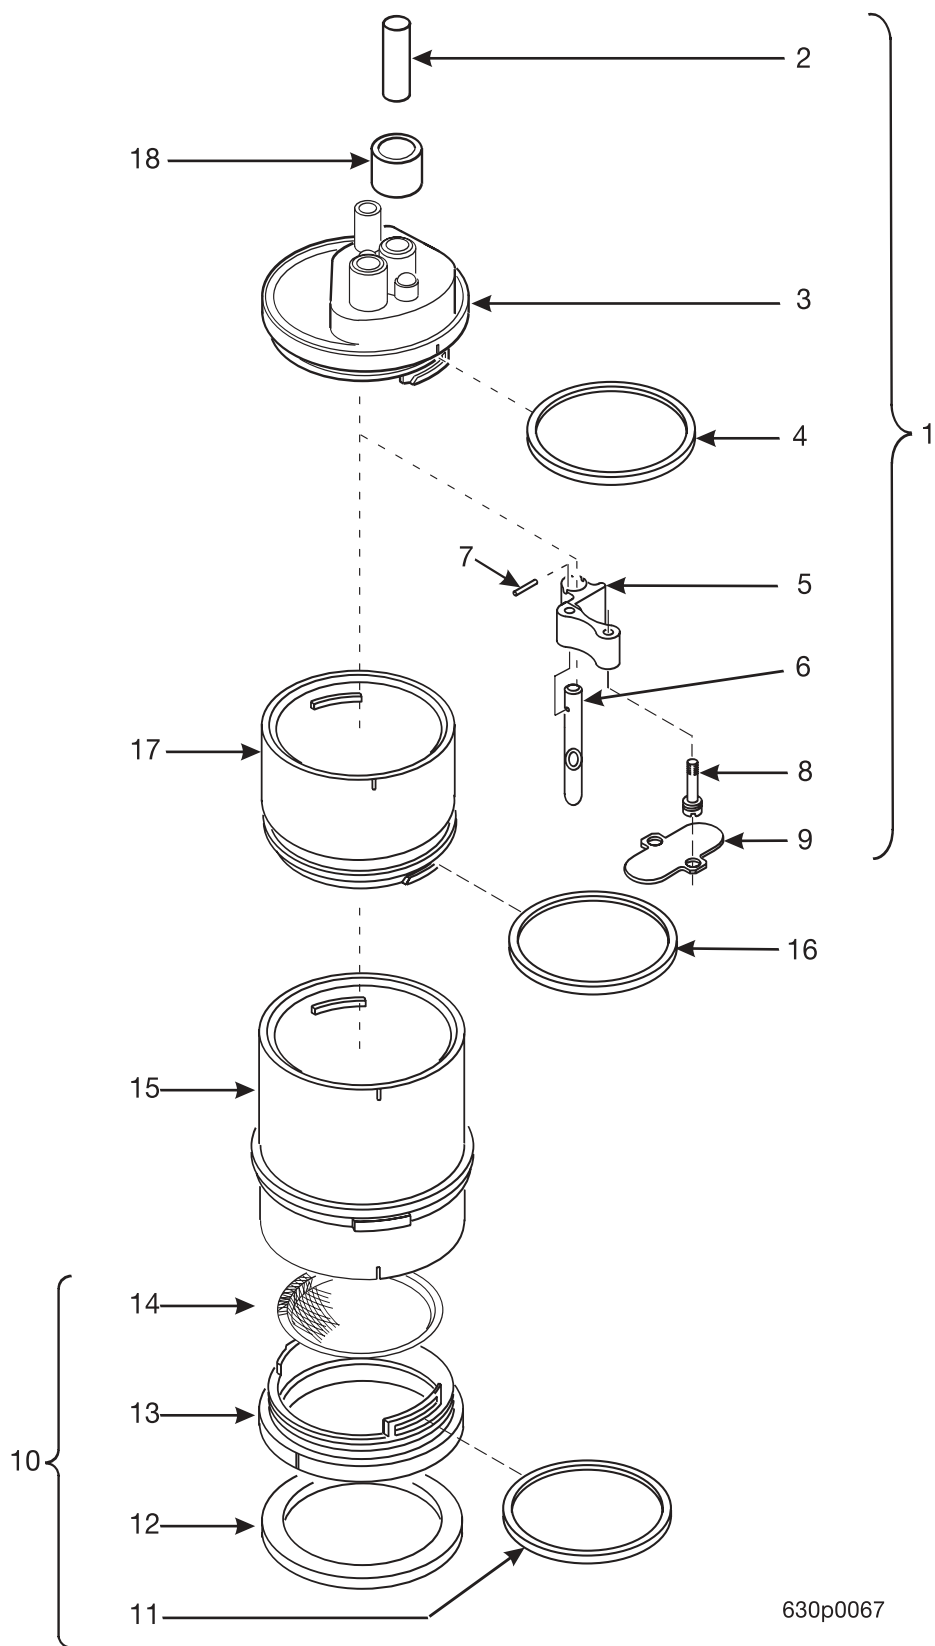

EuroDrink Parts Manual

Figure 44. Barrel Assembly - Single Brewer

EuroDrink Parts Manual

TABLE 44. BARREL ASSEMBLY - SINGLE BREWER

INDEX	PART NUMBER	DESCRIPTION	QTY
-	6234328	BARREL ASSEMBLY - SINGLE BREWER	REF
1	6134152	MANIFOLD ASSEMBLY - HOSE-BREW BARREL (INCLUDES INDEX NUMBERS 2 THROUGH 9)	1
2	6134192	PLUG BREWER MANIFOLD	1
3	6134178	MANIFOLD & INSERT ASSEMBLY - BREWER	1
4	6104193	QUAD RING SEAL	1
5	6204229	DEFLECTOR - MANIFOLD	1
6	6134197	TUBE - AIR JET	1
7	6106107	ROLL PIN	1
8	6134173	SHOULDER SCREW	2
9	6134155	VALVE - MANIFOLD - BREWER BARREL	1
10	6234305	LOWER INSERT ASSEMBLY - BREWER BARREL (INCLUDES INDEX NUMBERS 11 THROUGH 14)	1
11	6104193	QUAD RIND SEAL	1
12	6234375	SEAL - BREWER	1
13	6104181	LOWER INSERT BREWER BARREL	1
14	6234302	SCREEN - BREWER BARREL	1
15	6104184	BREWER BARREL	1
16	6104193	QUAD RING SEAL	1
17	6234213	EXTENTION - BREWER BARREL	1
18	6234207	TUBE - .375 ID X .562 OD X .75 L	1