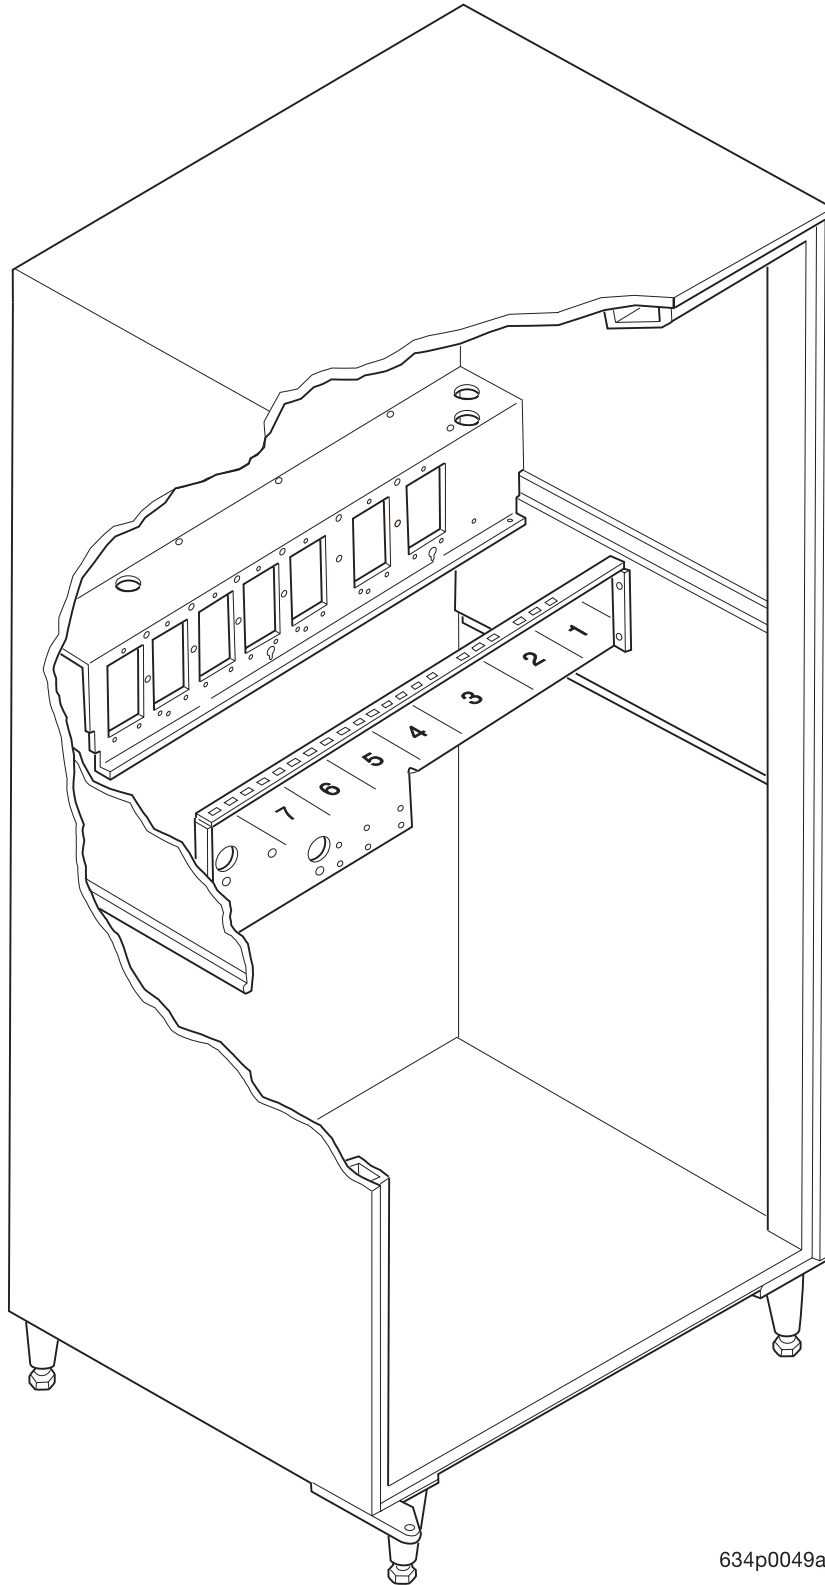

EuroDrink Parts Manual

TABLE 53. REAR VENT ASSEMBLIES

INDEX	PART NUMBER	DESCRIPTION	QTY
1	6247008	VENT SHELF - DUAL FRESH BREW	-
2	6237335	VINYL CAP - 1.00 I.D X .50 LONG - .38 HOLE	2
3	6237336	VENT - EXTENSION - SUGAR/LIGHTENER	1
4	6247005X	VENT - SHELF - SINGLE FRESH BREW	(OPT)
5	6237303	PLUG - CENTER PULL - .56 (USE WHEN INTERNATIONAL COFFEE IS NOT PRESENT)	OPT.
6	6267301	VENT - SHELF - FREEZE DRY	(OPT)

EuroDrink Parts Manual

634p0049a

Figure 54. Canister Options and Positions