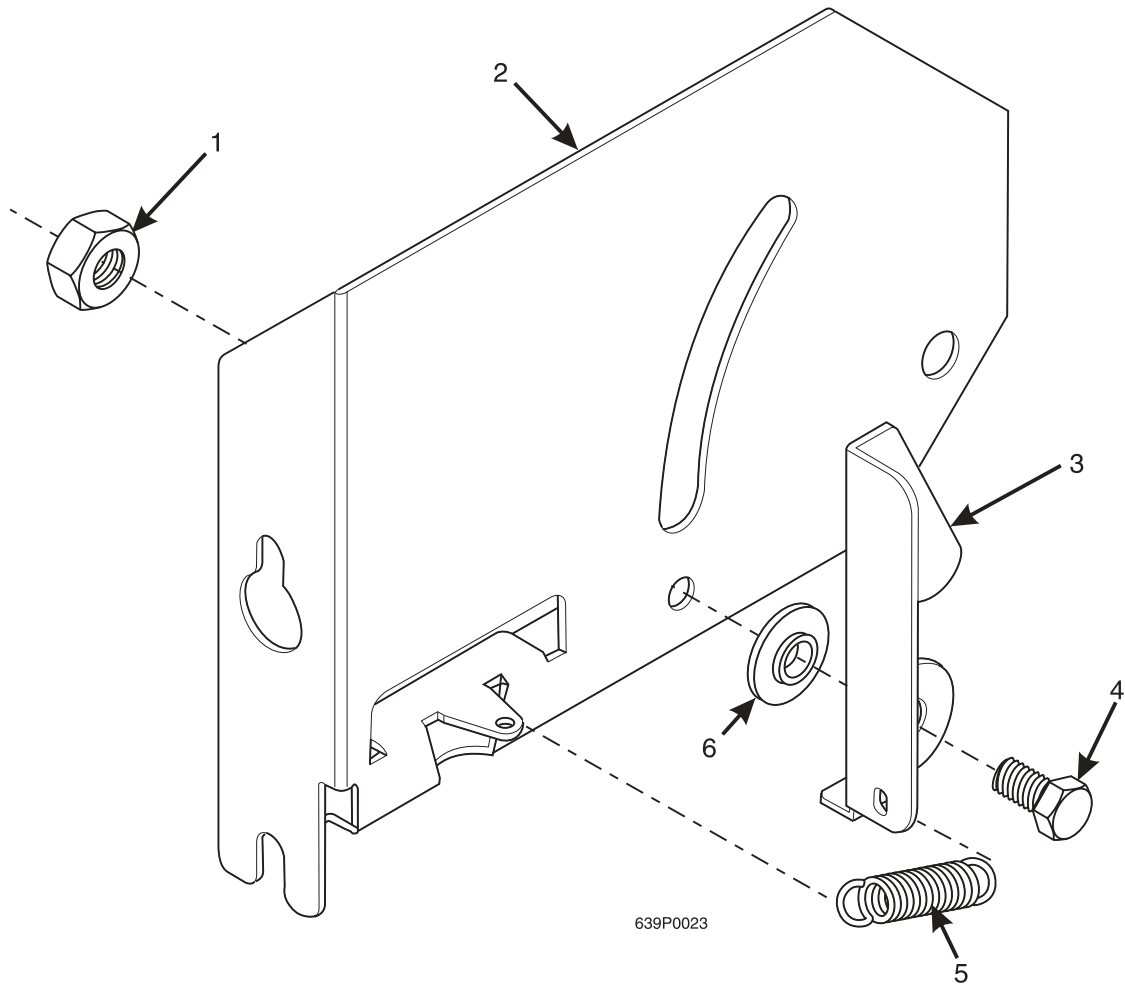

EuroDrink Parts Manual

Figure 19. Cup Mechanism Mounting Bracket Assembly

EuroDrink Parts Manual

TABLE 19. CUP MECHANISM MOUNTING BRACKET ASSEMBLY

INDEX	PART NUMBER	DESCRIPTION	QTY.
-	6233057	MOUNTING BRACKET ASSEMBLY - RIGHT (SHOWN)	REF
1	4041241	NUT - 1/4 20 SELF LOCKING	1
2	6233018	BRACKET - MECH MOUNTING - RIGHT	1
-	6233019	BRACKET - MECH MOUNTING - LEFT (NOT SHOWN)	1
3	6233037	LATCH	1
4	6233021	SCREW-1/4 X 20 X .5 HEX HD	1
5	2301057	SPRING ELEVATOR STOP	1
6	6233028	BUSHING	1