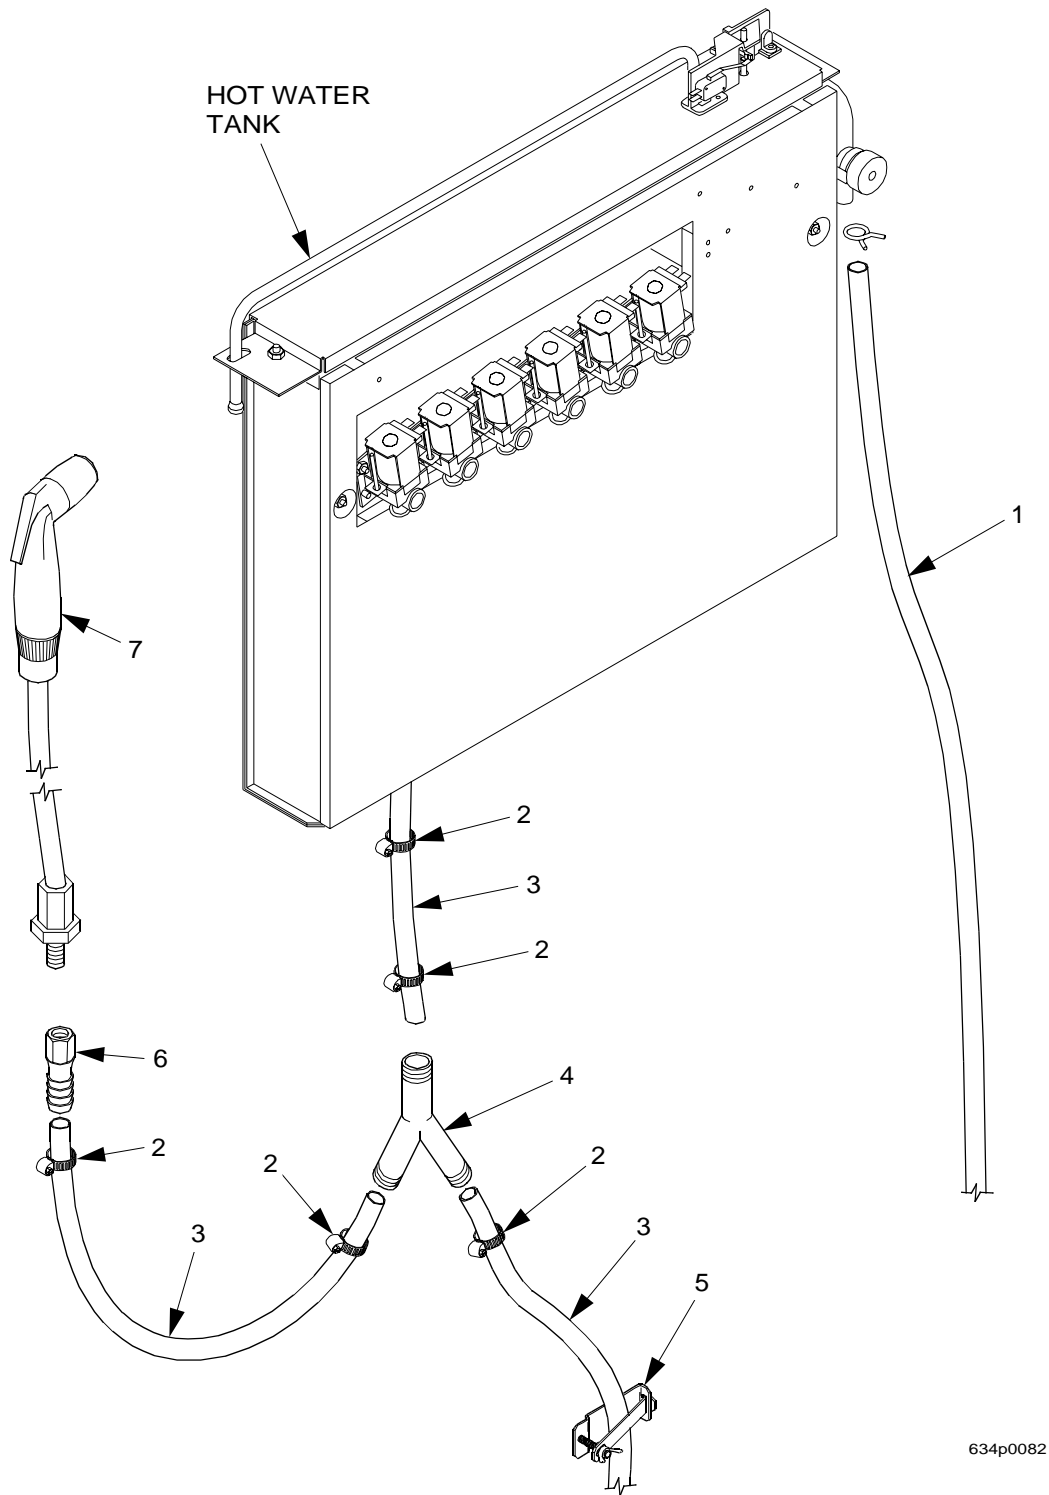

EuroDrink Parts Manual

634p0082

Figure 83. Spray Hose and Hot Water Tank Overflow

EuroDrink Parts Manual

TABLE 83. SPRAY HOSE AND HOT WATER TANK OVERFLOW

INDEX	PART NUMBER	DESCRIPTION	QTY
1	6238090	TUBING-13/16 OD X 5/8 ID BLK (64 IN LONG) - 115 V	1
		TUBING-13/16 OD X 5/8 ID BLK (64 IN LONG) - 230 V	2
2	6158063	CLAMP HOSE	-
3	6338021	TUBING-SILICONE-.375 IDX.562 OD	A/R
4	6158007	Y CONNECTOR-1/2 OD X 3/8 ID	1
5	6408154	PINCH CLAMP ASSEMBLY	1
6	6338059	FITTING-PARKER #126HBL-6-2 .125 NPT X .375 BARB	1
7	6338060	SPRAY HOSE-48"	1