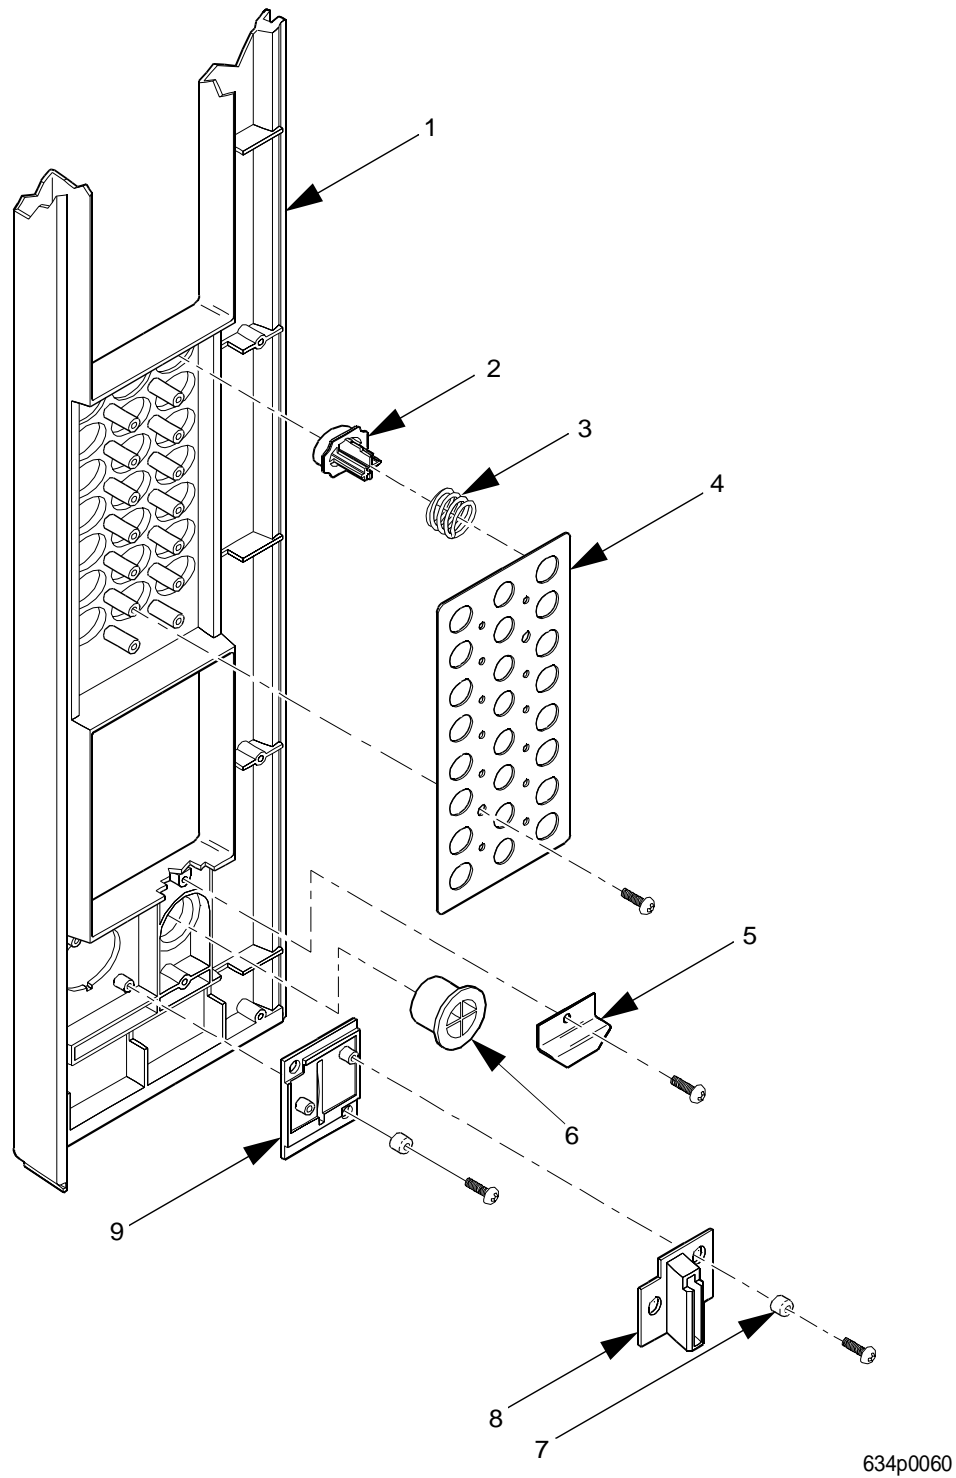

EuroDrink Parts Manual

Figure 5. Millennium Trim - Part 3

EuroDrink Parts Manual

TABLE 5. MILLENNIA TRIM - PART 3

INDEX	PART NUMBER	DESCRIPTION	QTY
1	1572213	RIGHT HAND TRIM-UPPER-"A-21"	1
2	1572212	ARRAY-PUSH BUTTON SELECTION	1
3	1572224	SPRING-PUSH BUTTON	21
4	1572223	PLATE-STOP BUTTONS	1
5	1572292	RETAINER-RETURN BUTTON	1
6	1572210	COIN RETURN BUTTON-"A-2"	1
7	2302053	SPACER CUP	4
8	1572323	EXTENSION-COIN INSERT	1
9	1572209	COIN INSERT-"A-1"	1