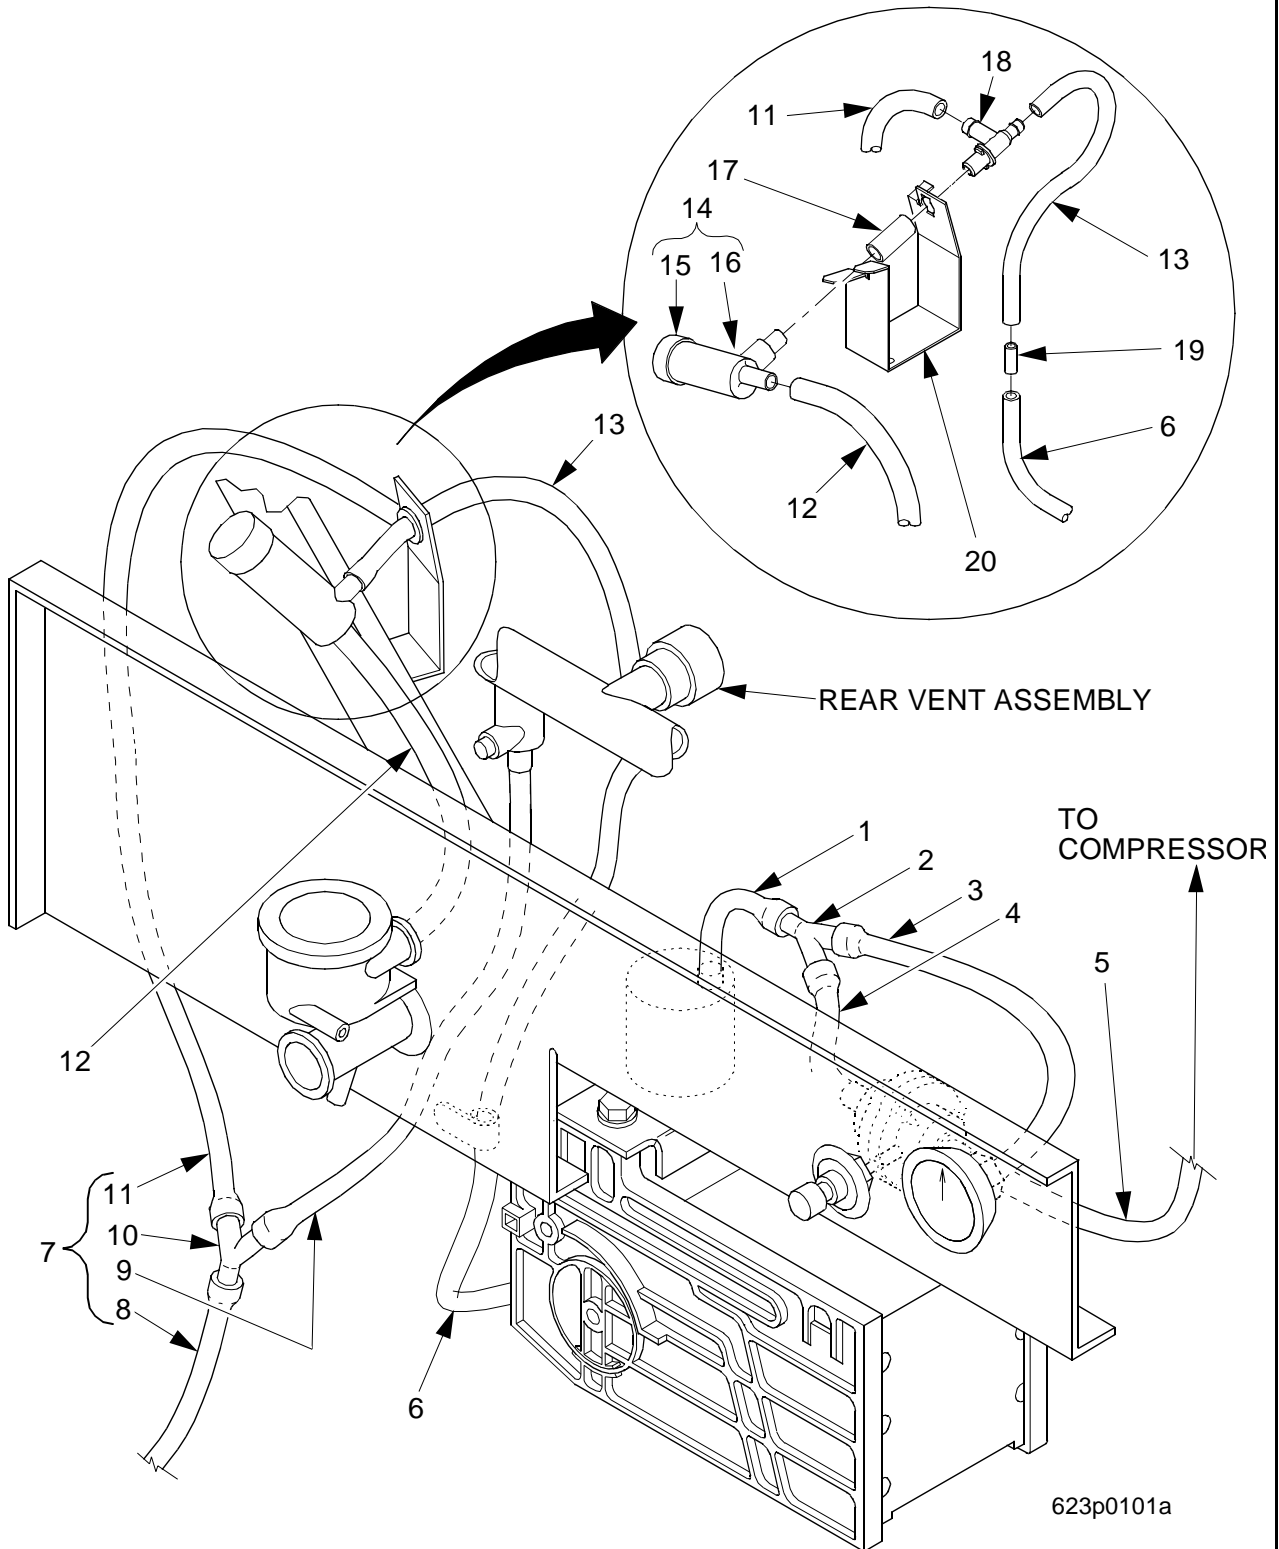

*** 2 PER VALVE ASSEMBLY**

EuroDrink Parts Manual

EuroDrink Parts Manual

TABLE 85. LIQUID DISTRIBUTION SYSTEM - FRESH BREW - PART 2

INDEX	PART NUMBER	DESCRIPTION	QTY.	BULK PART NUMBER
1	-	TUBE - 6208036 - 4.5" LG	1	6338021
2	3017006	SYRUP TUBE TEE SPLICE	1	-
3	-	6108097 TUBE 10.0	1	6338021
4	-	6108098 TUBE 7.0 LONG	1	6208037
5	-	TUBE - .44 O.D. X .25 I.D. X 17" LONG	1	6208037
6	-	61080970 TUBE 6108097	1	6208037
7	6238038	TUBE AND Y ASSEMBLY (INCLUDES INDEX NUMBERS 8 AND 10 THROUGH 12)	1	-
8	-	TUBE - .56 X .37 X 10.0	1	6338021
10	6158007	Y CONNECTOR - 3/8 OD 1/4 ID	1	-
11	6237037	61080970 TUBE 9.5 LONG	1	6338021
12	-	TUBE .56 X .37 X 18.0	1	6338021
13	-	TUBE - 4.25" LONG	1	6338021
14	-	TUBE - 6108097 - 12.5" LG	1	6338021
15	6337018	CHAMBER ASSEMBLY - EXPANSION (INCLUDES INDEX NUMBERS 13, 16, 17, 18)	1	-
16	6237347	VINYL CAP - 1.00 ID .50 LG	1	-
17	6237316	VENT AND ADAPTER ASSEMBLY	1	-
18	6237134	TUBE - .38 I.D. X .56 O.D. X 1.25" LONG	1	6338021
19	6237311	FLOW RESTICTOR	1	-
20	3638079	FITTING - BARBED - #5/16 X 3/8	1	-
-	3102491	CLAMP - WIRE (NOT SHOWN)	1	-
21	6337017	BRACKET - FLOW RESTRICTOR - FRESH BREW	1	-