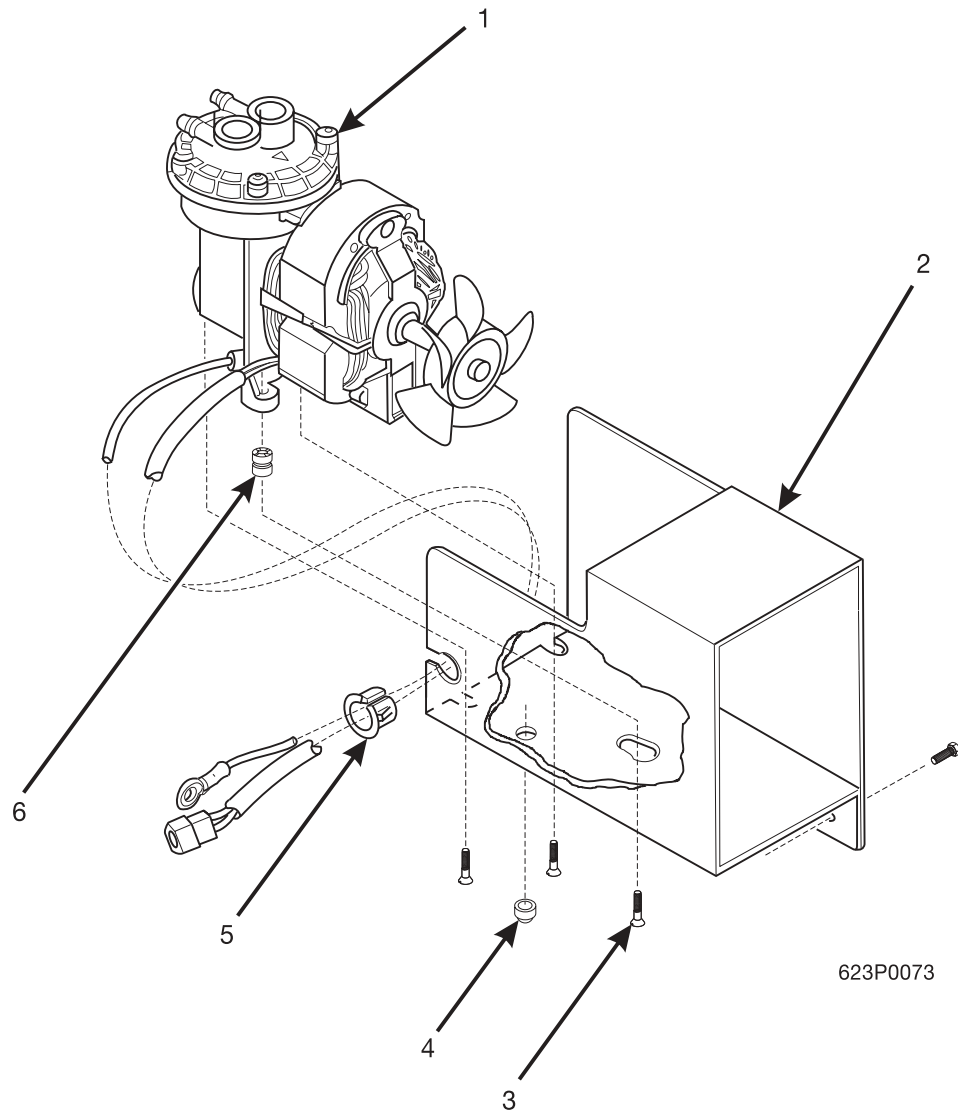

EuroDrink Parts Manual

Figure 77. Air Compressor Assembly - U.S.

EuroDrink Parts Manual

TABLE 77. AIR COMPRESSOR ASSEMBLY - U.S.

INDEX	PART NUMBER	DESCRIPTION	QTY
-	6234357	AIR COMPRESSOR ASSEMBLY (INCLUDES INDEX NUMBERS 1 THROUGH 6) - 115 V	1
1	6234359	AIR COMPRESSOR - BREWER - 115 V	1
2	6231210	SUPPORT - COMPRESSOR	1
3	6231178	SHOULDER SCREW	3
4	6231319	BUMPER - PLUG	1
5	3502097	BUSHING #OCB-500	1
6	6237205	VIBRATION ISOLATOR - .250 DIAMETER	3