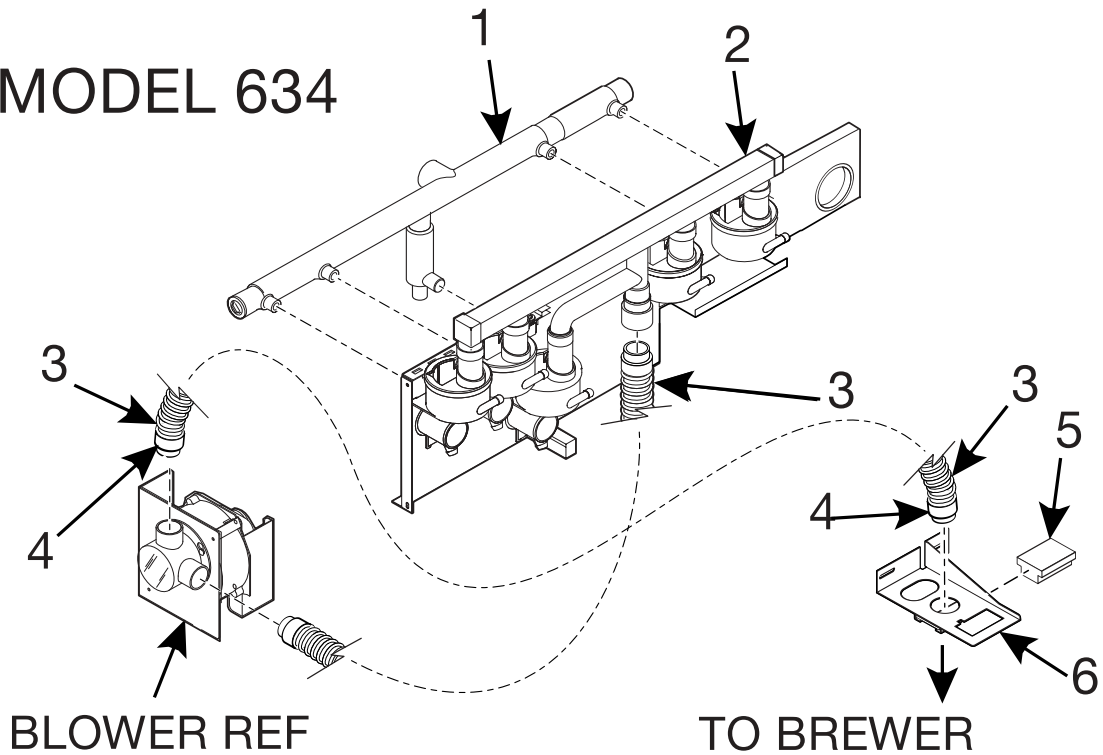

EuroDrink Parts Manual

MODEL 634