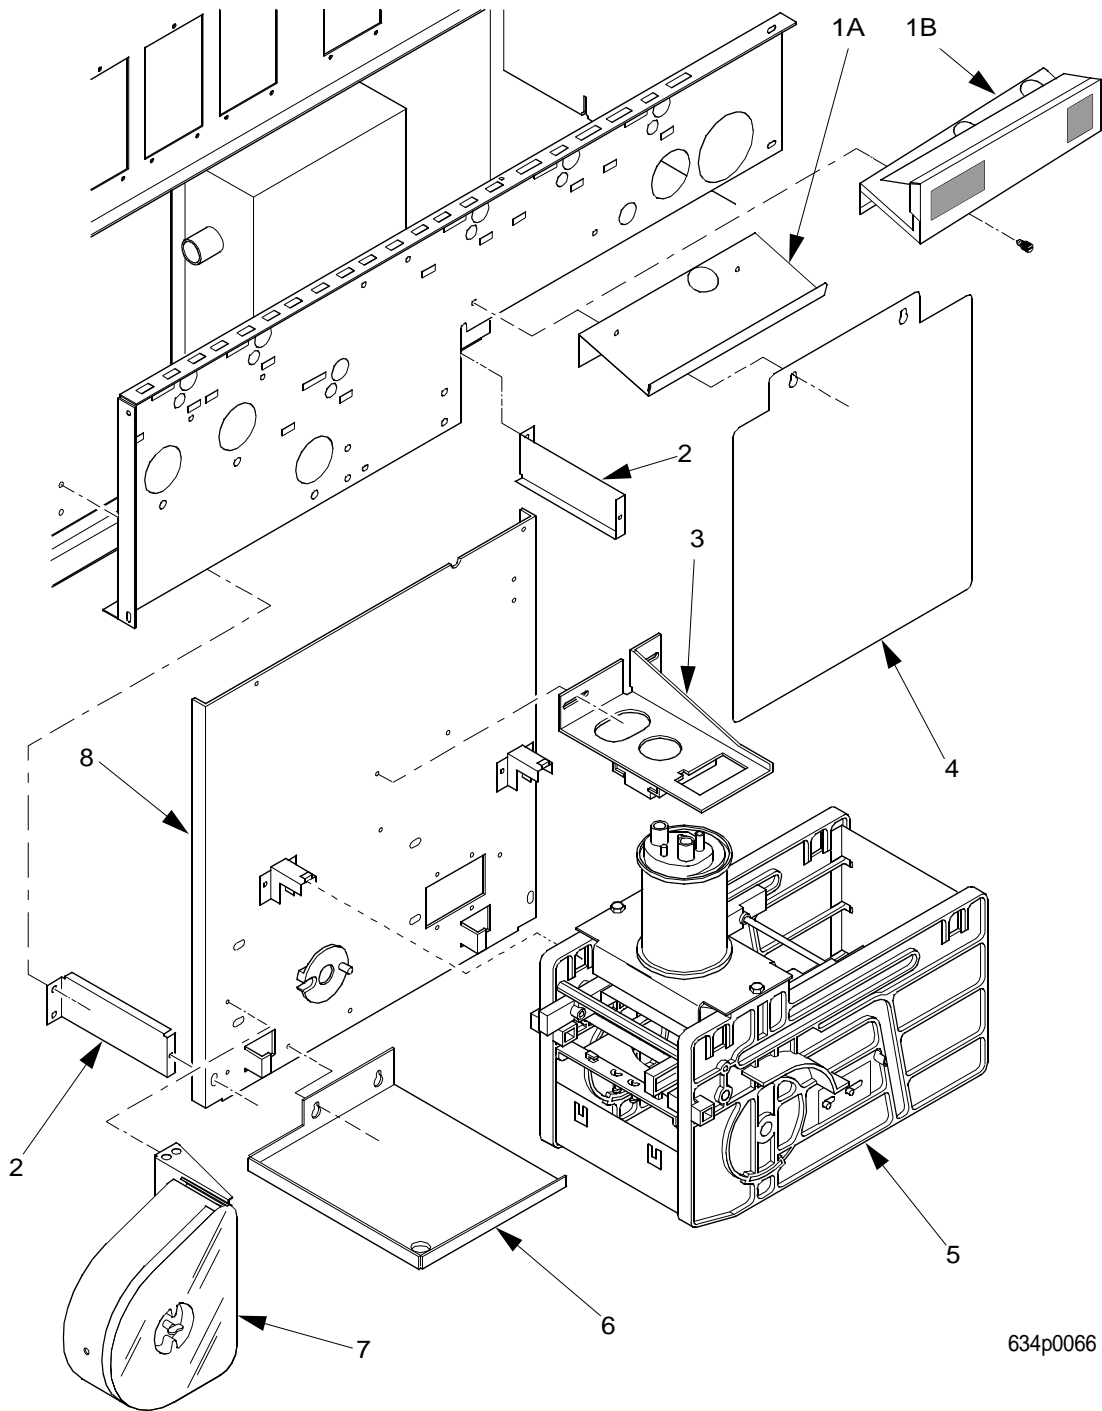

EuroDrink Parts Manual

Figure 29. Cabinet Assembly - Part 3

EuroDrink Parts Manual

TABLE 29. CABINET ASSEMBLY - PART 3

INDEX	PART NUMBER	DESCRIPTION	QTY
1A	6351005	BRACKET-TUBING RETAINER	1
1B	6361051	HEATER ASSEMBLY - 115 V/50W (NESTLE OPTIONS FREEZE DRY ONLY)	1
	6361052	HEATER ASSEMBLY - 230 V/50W (NESTLE OPTIONS FREEZE DRY ONLY)	
2	6234516	BRACKET-MOUNTING PLATE (MODEL 634)	2
3	6237352	LOCATOR & BRACKET ASSEMBLY (MODEL 634)	1
4	6241004	COVER-BREWER (MODEL 634)	1
5	6234000	SINGLE BREWER ASSEMBLY-W/FILTER PAPER (MODEL 634) (FIGURE 43)	1
	6234010	SINGLE BREWER ASSEMBLY-NO FILTER PAPER (MODEL 634) (FIGURE 42)	
6	6341027	BRACKET - TUBE RETAINER	1
7	6234524	DRAIN PAN-BREWER (MODEL 634)	1
8	6234622	PAPER ROLL ASSEMBLY (MODEL 634) (FIGURE 48)	1
9	6334005	BREWER DRIVE ASSEMBLY-SINGLE-115V (FIGURE 49)	1
	6334002	BREWER DRIVE ASSEMBLY-SINGLE-230V (FIGURE 49)