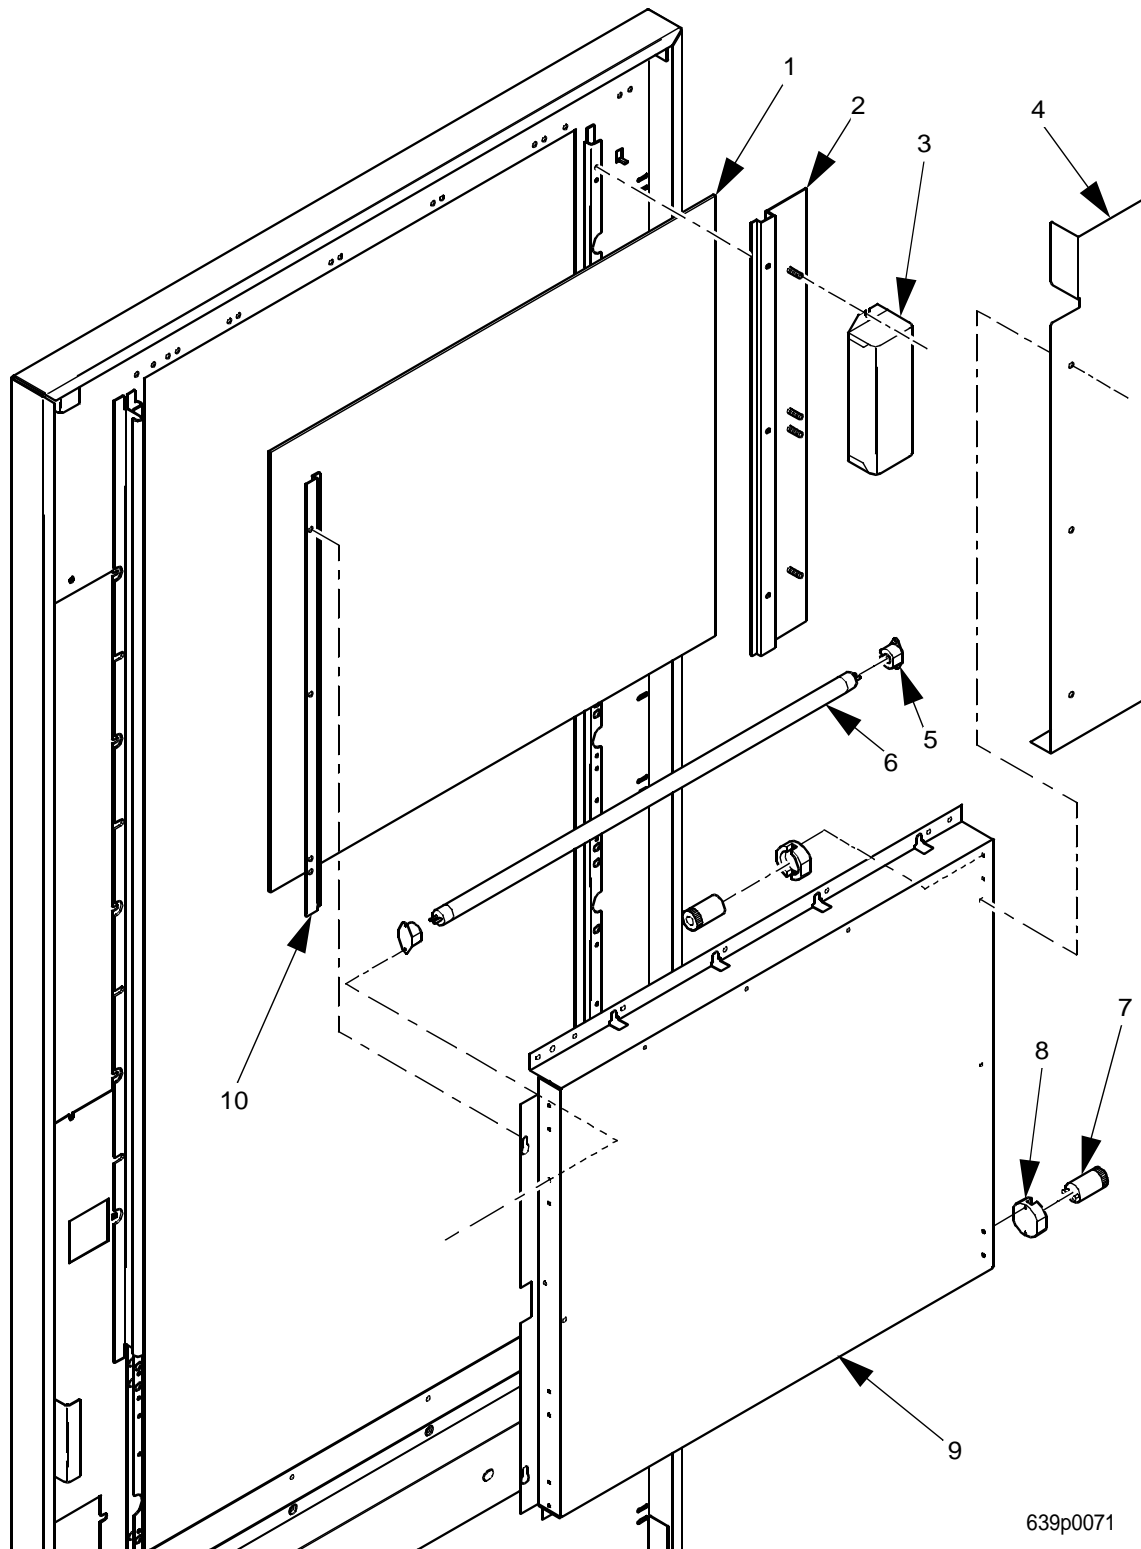

EuroDrink Parts Manual

Figure 10. Center Panel Assembly - Backlit

EuroDrink Parts Manual

TABLE 10. CENTER PANEL ASSEMBLY - BACKLIT

INDEX	PART NUMBER	DESCRIPTION	QTY
1	6342073	CENTER PLATE ASSEMBLY-"T"-GREY	1
	6342074	CENTER PLATE ASSEMBLY-NU WHITE	
	6342098	CENTER PLATE ASSEMBLY-"T"-WHITE	
	6342075	PANEL ASSEMBLY-CENTER TRIM (MILLENNIA STYLE)	
	6342072	CENTER PLATE ASSEMBLY - N.V. BLACK	
2	6342082	COVER-MENU INSERT-THICK	1
3	6342042	INSERT - MENU SELECTIONS - EURO COFFEE - SWEDISH	1
	6342025	INSERT-SELECTIONS-FRENCH	
	6342027	INSERT-MENU SELECTIONS-EURO COFFEE-UK	
	6342028	INSERT-SELECTIONS-SPANISH	
	6362024	INSERT-SELECTIONS.-FD/FB-EURO COFFEE-GERMAN	
	6342089	INSERT-MENU-SELECTIONS-EURO COFFEE-BELGIUM (FLEMISH)	
	6342027	INSERT - MENU - SELECT - EURO COFFEE	
4	6342079	PLATE-BACKING MENU	1
5	6739013	INDICATOR LAMP-28V	1
6	6342080	PLATE-SERVE LIGHT	1
7	6362021	LENS-RECTANGULAR-RED	1
8	G6262033	END CAP-MENU BOARD	2
9	6342081	TRIM-SELECT INSERT	2
10	6342083	TRIM-HORIZONTAL BACKLIT P.O.P.	1