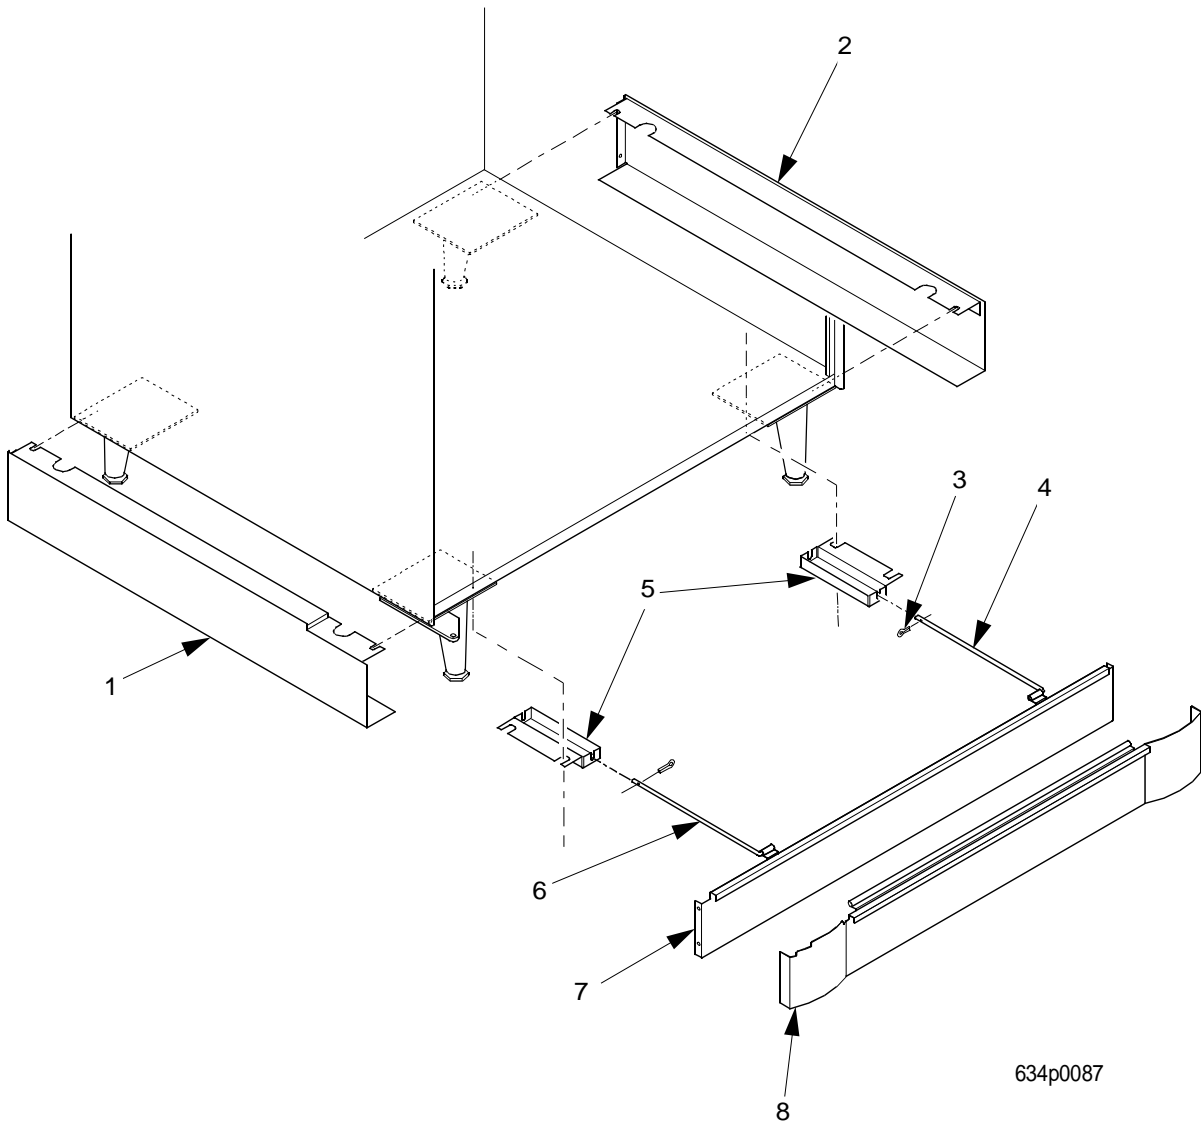

Figure 98. Base Plate Assembly and Side Panels

EuroDrink Parts Manual

EuroDrink Parts Manual

TABLE 98. BASE PLATE ASSEMBLY AND SIDE PANELS

INDEX	PART NUMBER	DESCRIPTION	QTY
-	-	BASE PLATE-FRONT & SIDES (STANDARD TRIM STYLE) (INCLUDES INDEX NUMBERS 1 THRU 7)	REF
		BASE PLATE ASSEMBLY-MILLENNIA (INCLUDES INDEX NUMBERS 3 THRU 6 PLUS 8)	
		BASE PLATE - FRONT ONLY (STANDARD TRIM STYLE) (INCLUDES INDEX NUMBERS 3 THRU 7)	
1	6261030	SIDE PANEL ASSEMBLY-BASE GRILL-LEFT SIDE-BLACK (STANDARD TRIM STYLE)	1
2	6261027	SIDE PANEL ASSEMBLY-BASE GRILL-RIGHT SIDE -BLACK (STANDARD TRIM STYLE)	1
3	9900098	COTTER PIN 3/32 X 3/4 IN	2
4	1411194	SLIDE BASE PLATE R H	1
5	6231087	BRACKET-BASE PLATE	2
6	1411195	SLIDE BASE PLATE L H	1
7	1581023	BASE PLATE ASSEMBLY (STANDARD TRIM STYLE)	1
8	1581050	BASE PLATE ASSY-32"-MILLENNIA-BLACK (MILLENNIA TRIM STYLE)	1