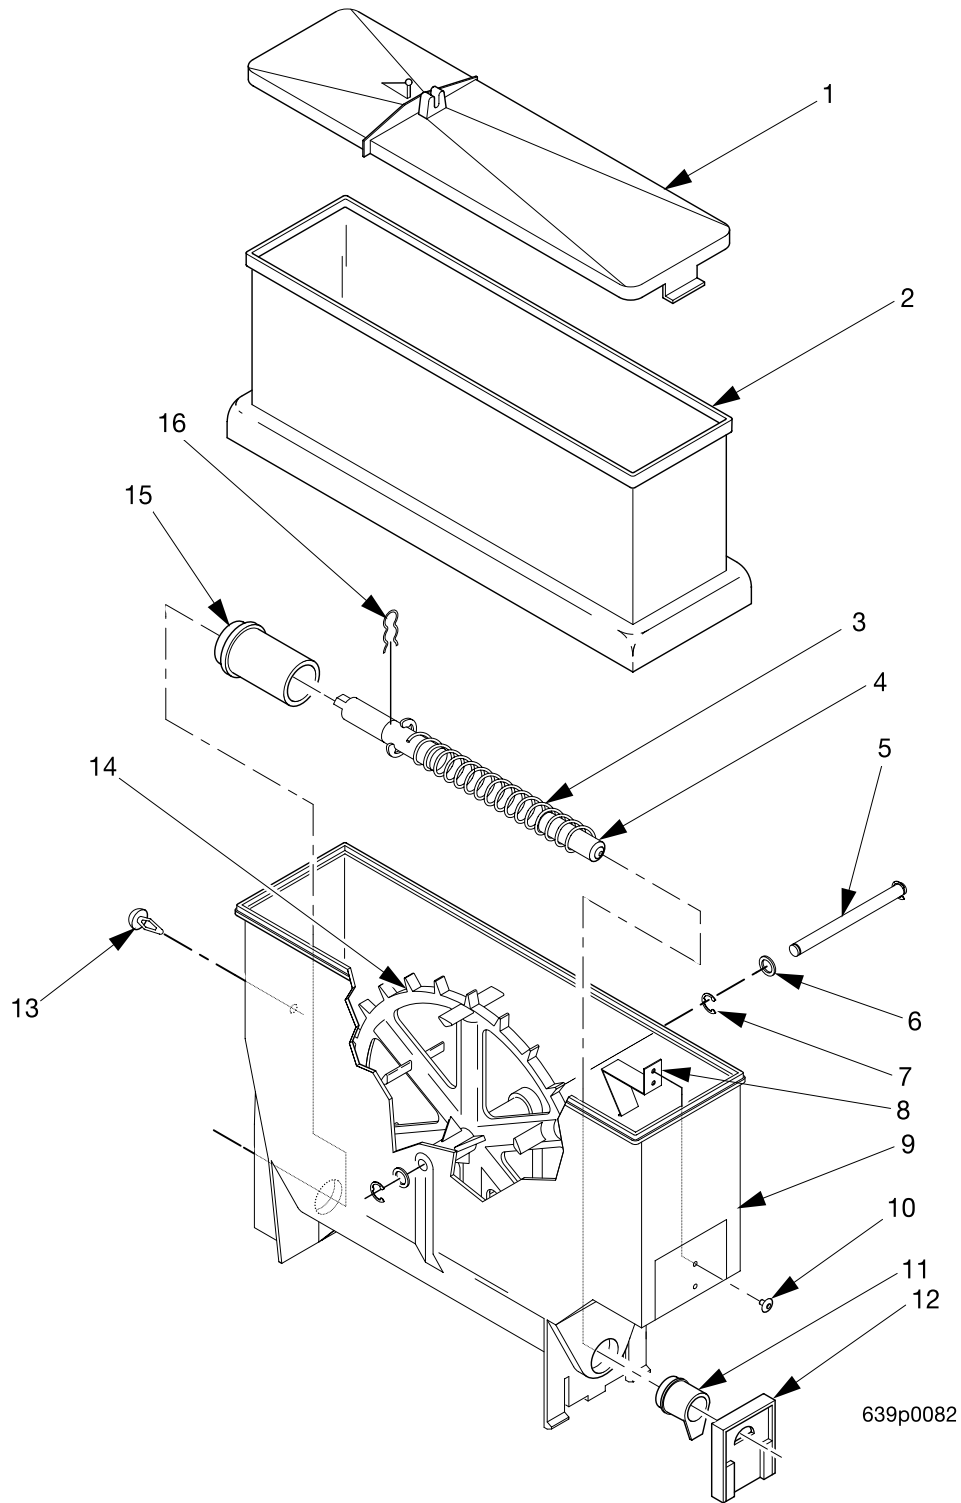

EuroDrink Parts Manual

Figure 58. Canister Assembly 6537023

EuroDrink Parts Manual

TABLE 58. CANISTER ASSEMBLY 6537023

INDEX	PART NUMBER	DESCRIPTION	QTY
-	6537023	CANISTER ASSEMBLY - CHOCOLATE	-
1	6237023	LID - CANISTER	1
2	6237439	SLEEVE - CANISTER	1
3	6537018	AUGER AND SHAFT ASSEMBLY (INCLUDES THE NEXT 3 ITEMS)	1
-	6237025	RETAINING RING-"E"-.500	1
4	6537021	PLUG - AUGER	1
5	6237167	SHAFT - CANISTER	1
6	6237116	WASHER - SEAL - WEAR PLATE	2
7	9900415	RETAINING RING REINF E TYP.1	2
8	6237108	SPRING - THUMPER	1
9	6237177	BASE - CANISTER - THUMPER	1
10	6537026	ALUMINUM CAP RIVET-.187 DIA	2
11	6537014	NOZZLE - DISPENSING - F.D. COFFEE	1
12	6537013	GATE - NOZZLE - PLASTIC	1
13	6237053	FASTENER - PUSH IN	1
14	6237181	MIXING WHEEL	1
15	6237014	BEARING - CANISTER	1
16	6337020	CLIP - SPRING	1