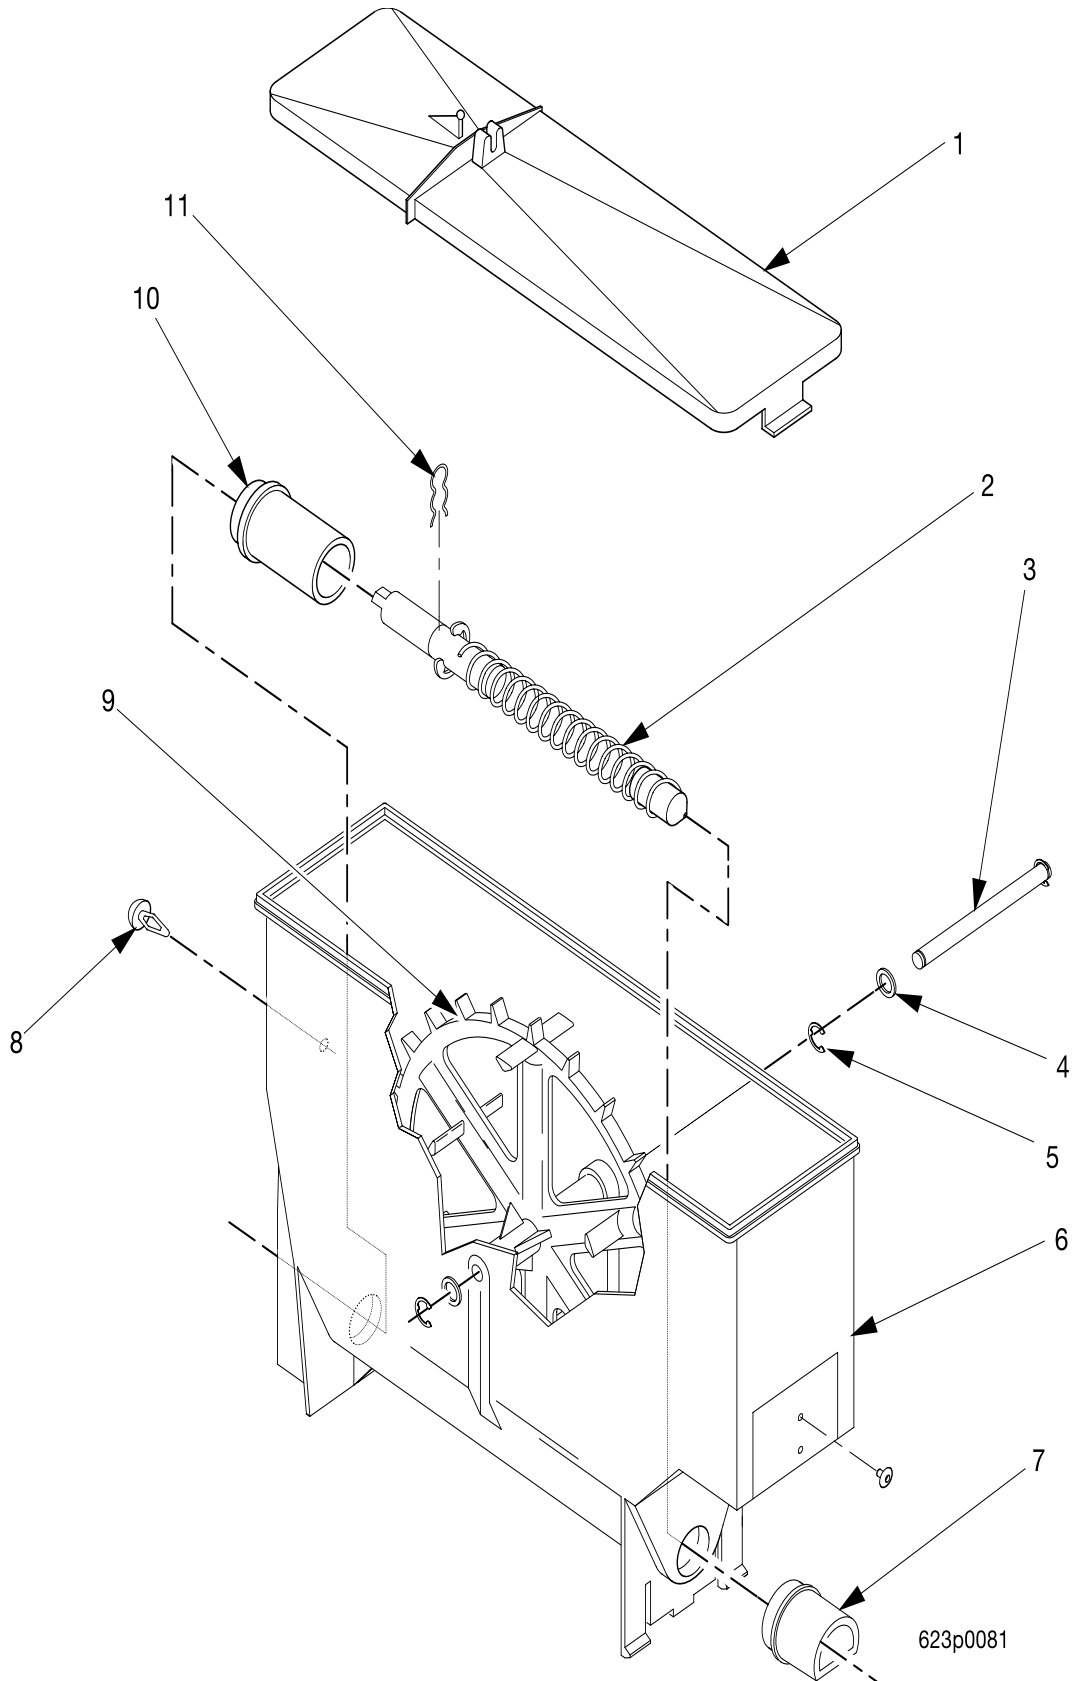

EuroDrink Parts Manual

Figure 57. Canister Assembly 6237446

EuroDrink Parts Manual

TABLE 57. CANISTER ASSEMBLY 6237446

INDEX	PART NUMBER	DESCRIPTION	QTY
-	6237446	CANISTER ASSEMBLY - LIGHTENER	-
1	6237023	LID - CANISTER	1
2	6237176	SPRING - THUMPER	1
3	6237106	NOZZLE - DISPENSING - CANISTER	1
4	6237180	PLUG AND AUGER ASSEMBLY (INCLUDES INDEX NUMBERS 5 AND 6)	1
5	6237046	PLUG - AUGER	1
6	6237179	AUGER ASSEMBLY	1
7	6237020	CLIP - SPRING	1
8	9900415	RETAINING RING REINF E TYP.1	2
9	6237116	WASHER - SEAL - WEAR PLATE	2
10	6237167	SHAFT - CANISTER	1
11	6237053	FASTENER - PUSH IN	1
12	6237014	BEARING - CANISTER	1
13	6237181	MIXING WHEEL	1