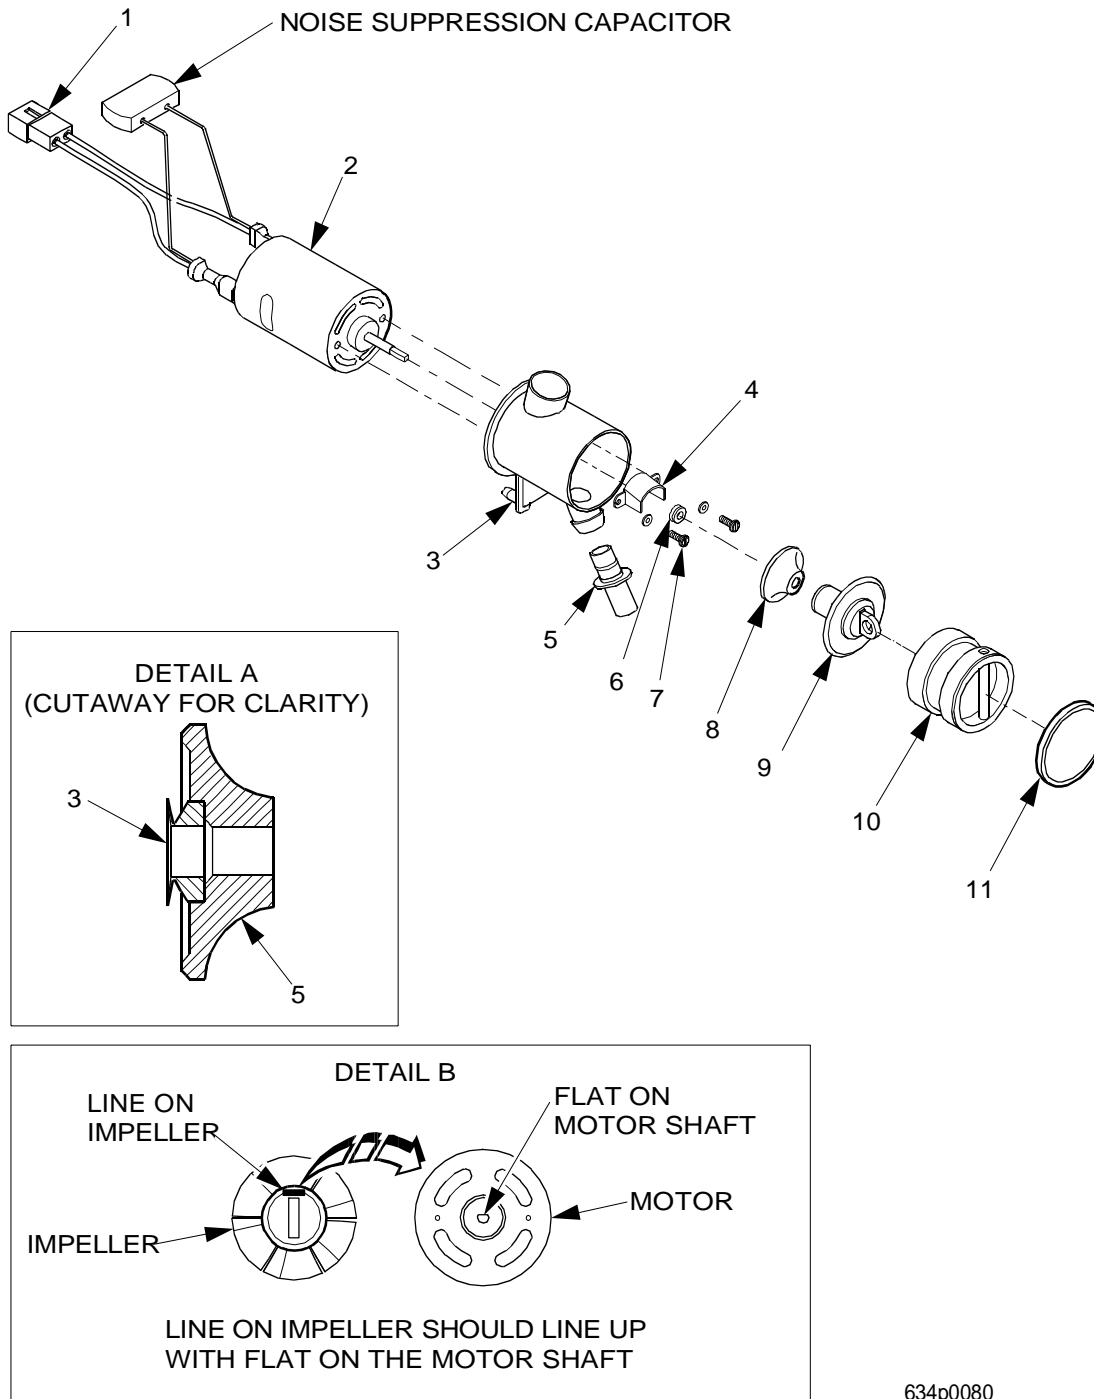

EuroDrink Parts Manual

Figure 71. Nestle Whipper Assemblies

EuroDrink Parts Manual

TABLE 71. NESTLE WHIPPER ASSEMBLIES

INDEX	PART NUMBER	DESCRIPTION	QTY
-	6367037	WHIPPER ASSEMBLY - NESTLE - 115 V	REF
	6367020	WHIPPER ASSEMBLY - NESTLE - 230 V	
1	6237155	HARNESS - WHIPPER MOTOR - 115 V	1
	6339025	HARNESS - WHIPPER MOTOR - SUPPRESSION - 230 V	
2	6237111	MOTOR - WHIPPER - 24 VDC	1
3	6237193	HOUSING-WHIPPER	-
4	6337083	SEAL COVER-WHIPPER-NESTLE	-
5	6367040	RESTRICTOR-WHIPPER/NESTLE	-
6	6237110	V RING-SHAFT SEAL	-
7	6237119	SCREW-M3XL.5-6GX6MM-SPH	-
8	6237192	SPACER-WHIPPER	-
9	6367023	DISK ASSEMBLY-WHIPPER/NESTLE	-
10	6367019	PLUG & PIN ASSY-WHIP.-NESTLE	-
11	6337085	COVER-WHIPPER	-