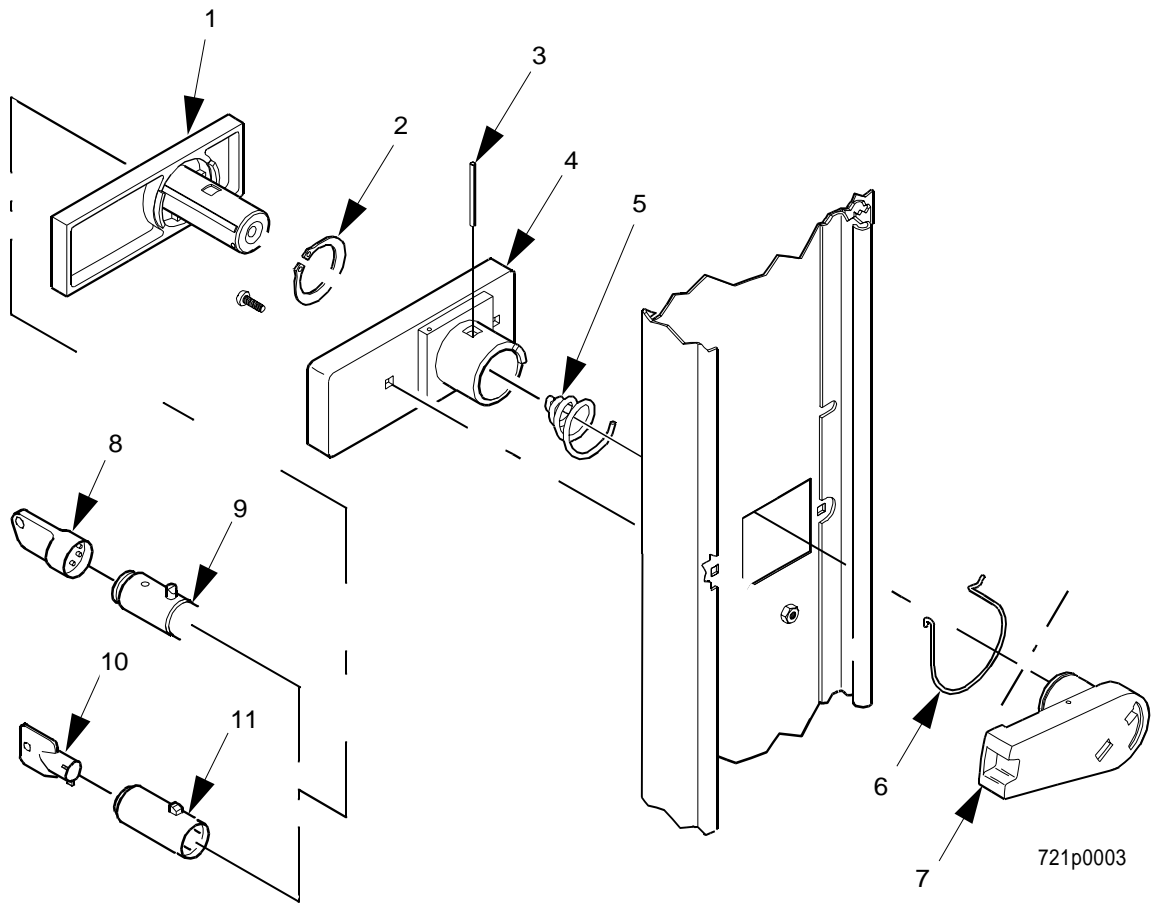

EuroDrink Parts Manual

Figure 14. Door Lock Handle Assembly - Millennium Style

EuroDrink Parts Manual

TABLE 14. DOOR LOCK HANDLE ASSEMBLY - MILLENNIA STYLE

INDEX	PART NUMBER	DESCRIPTION	QTY
1	1572397	LEVER - HANDLE	1
2	1572199	RETAINING RING - LOCK ACTUATOR	1
3	6104218	ROLL PIN 1/8 X 1 IN	1
4	1572396	BASE - LOCK HANDLE	1
5	1572203	SPRING - LOCK	1
6	1572204	SPRING - LIFT - ACTUATOR	1
7	1572398	ACTUATOR - LOCK BAR	1
8	3112164	KEY - VAN LOCK #K5 - STD.COMBINATN	1
9	3112163	CYLINDER - VAN LOCK #4275	1
10	N/A	KEY	1
11	9992400	LOCK CYLINDER #4355 - 19 - A	1