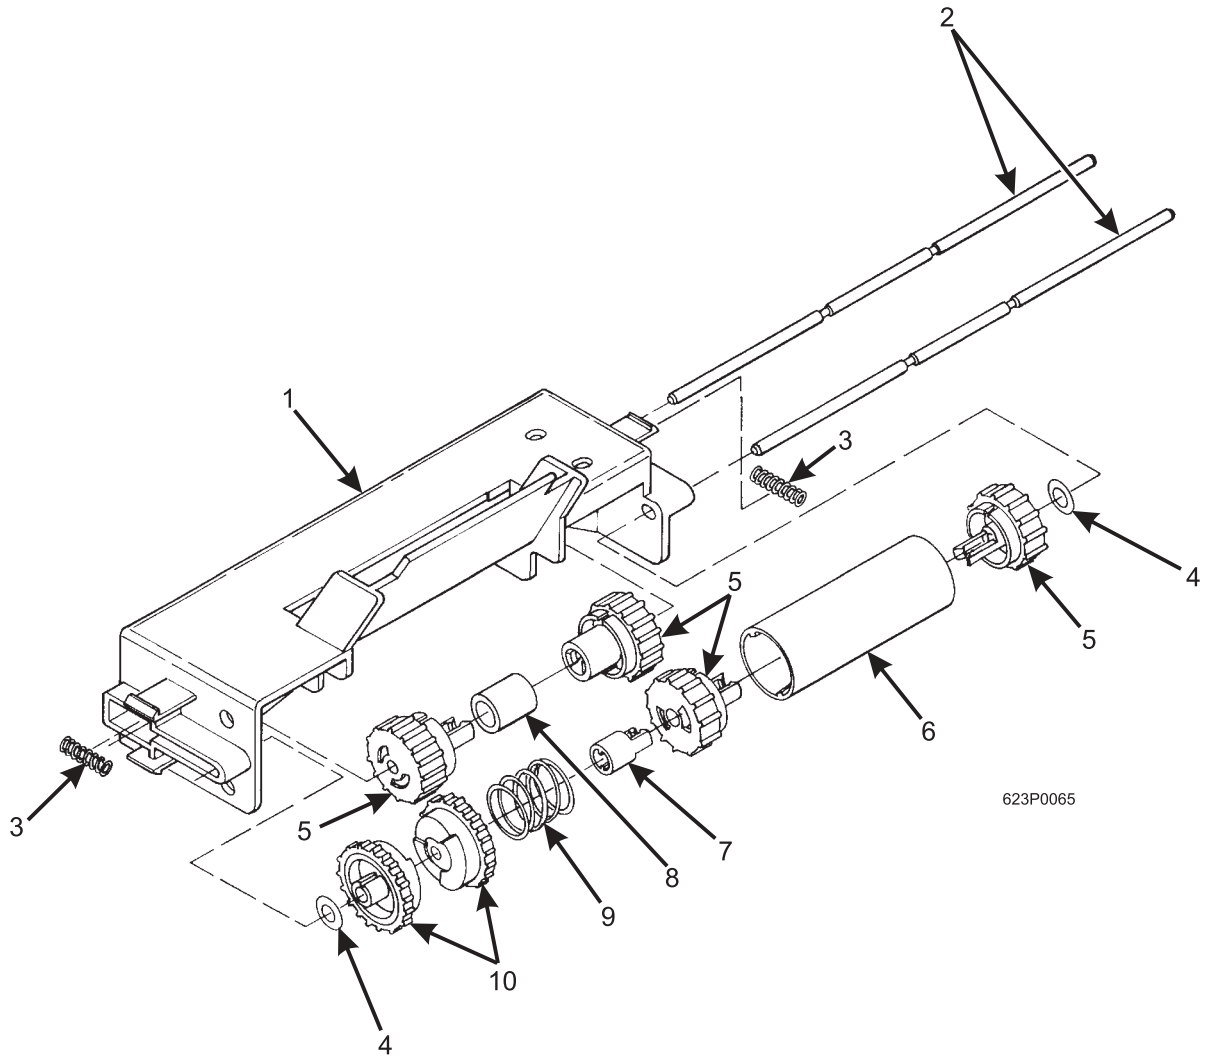

TABLE 47. PAPER MECHANISM ASSEMBLY - SINGLE BREWER

EuroDrink Parts Manual

Figure 47. Paper Mechanism Assembly - Single Brewer

EuroDrink Parts Manual

TABLE 47. PAPER MECHANISM ASSEMBLY - SINGLE BREWER

INDEX	PART NUMBER	DESCRIPTION	QTY
-	6234600	PAPER MECHANISM ASSEMBLY - SINGLE BREWER	REF
1	6234626	PAPER MECH. HOUSING	1
2	6234612	SHAFT - PAPER MECH.	2
3	6234614	COMPRESSION SPRING - PAPER MECH SHAFT (NOT PART OF ASSEMBLY)	2
4	6234628	WASHER-PAPER MECH.	2
5	6234620	ROLLER END CAP - PAPER MECH	4
6	6234619	PAPER ROLLER EXTRUSION	1
7	6234603	ROLLER DRIVE - PAPER MECH	1
8	6234634	TUBE-6108089 - .50 LG.	2
9	6234615	SPRING - PAPER MECH RATCHET	1
10	6234607	RATCHET - PAPER MECH.	2