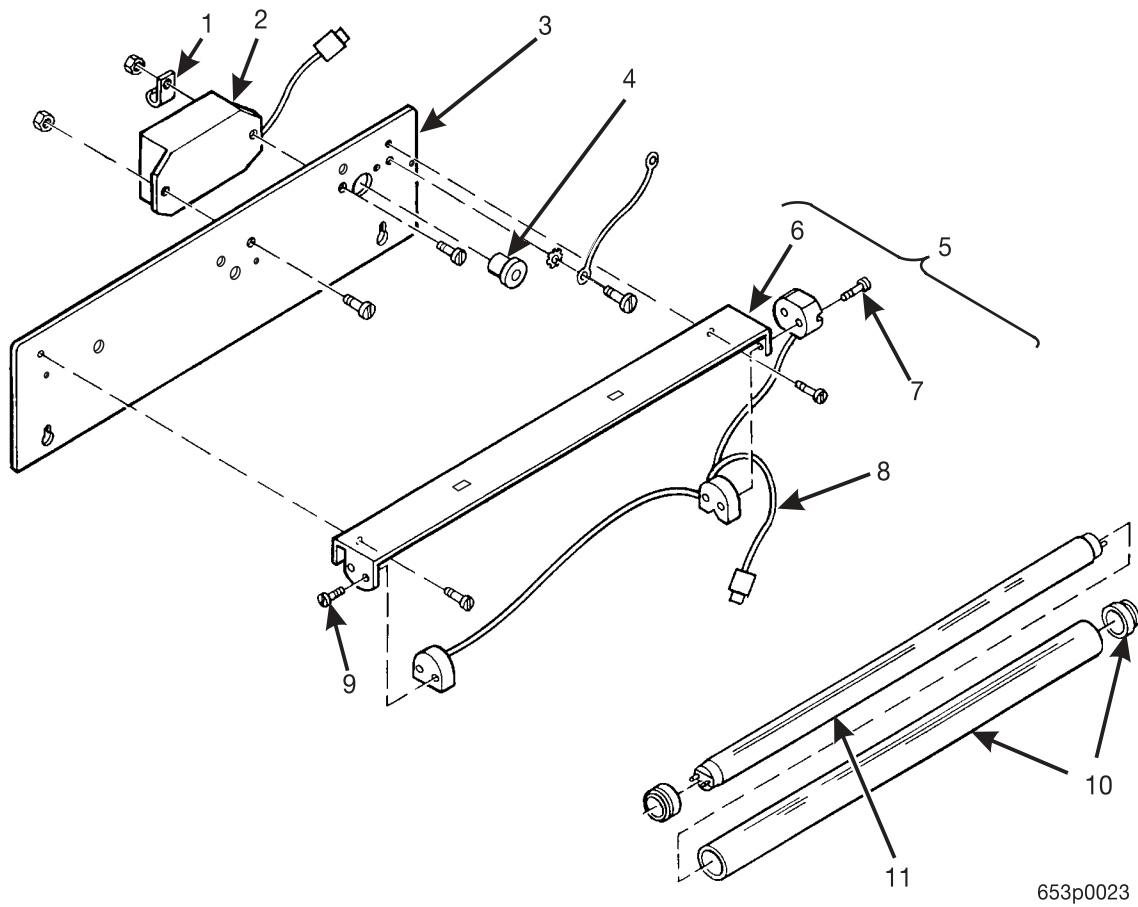

EuroDrink Parts Manual

Figure 32. Service Light and Bracket Assembly - U.S.

EuroDrink Parts Manual

TABLE 32. SERVICE LIGHT AND BRACKET ASSEMBLY - U.S.

INDEX	PART NUMBER	DESCRIPTION	QTY
-	6231372	SERVICE LIGHT/BRACKER ASSEMBLY - 115V	1
1	1452139	RETAINER - HARNESS	1
2	3151058	BALLAST ASSEMBLY	1
3	6231559	BRACKET - SERVICE LIGHT	1
4	3106154	BUSHING - #SB875	1
5	6231232	LIGHT ASSEMBLY - FLUORESCENT (INCLUDES INDEX NUMBERS 6-9)	1
6	2272036	BRACKER - LOWER LIGHT	1
7	3107171	SCREW - #4-36 X 5/8	2
8	2346016	HARNESS - FLUORESCENT LIGHT	1
9	1452076	SCREW - #4-36 X .437	2
10	6232305	LAMP SLEEVE AND END CAPS ASSEMBLY	1
11	2222096	FLUORESCENT LAMP	1