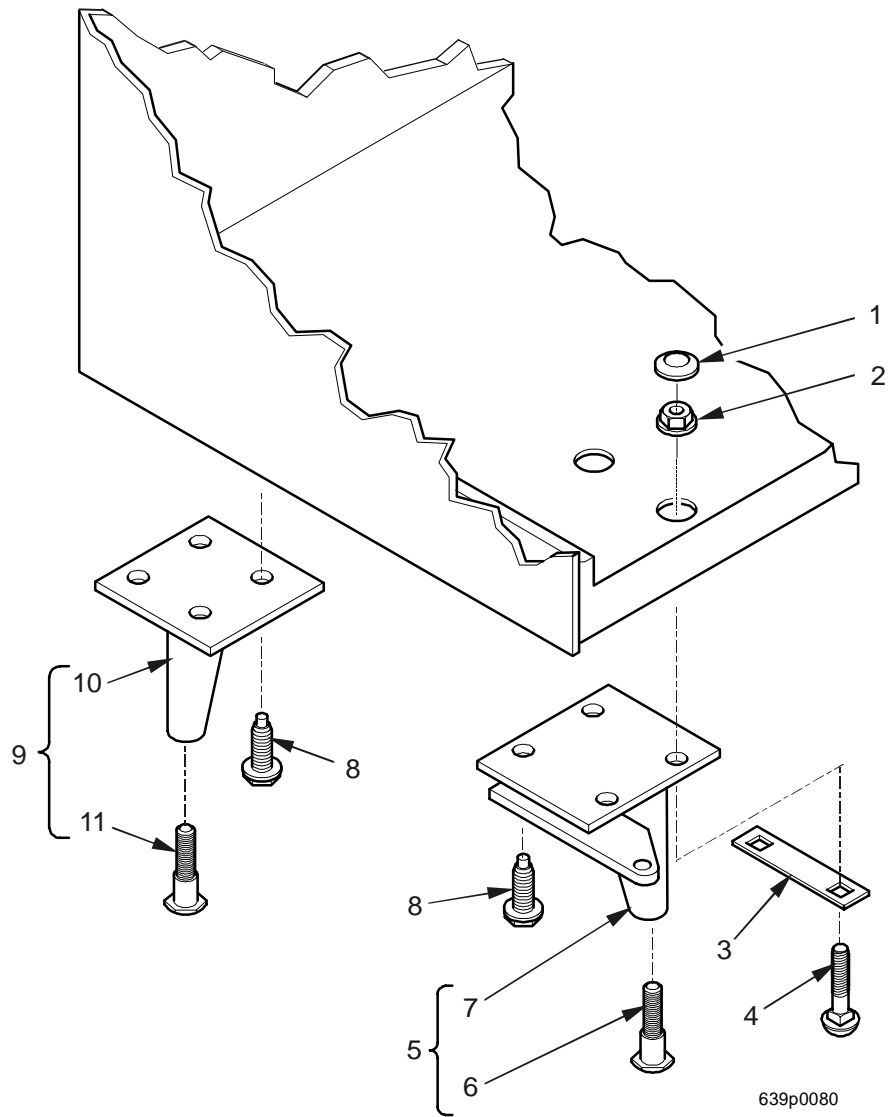

EuroDrink Parts Manual

Figure 38. Leg, Leveler, and Leg and Hinge Assemblies

EuroDrink Parts Manual

TABLE 38. LEG, LEVELER, AND LEG AND HINGE ASSEMBLIES

INDEX	PART NUMBER	DESCRIPTION	QTY
1	6231034	PLUG - HOLE (NOT USED IN ALL APPLICATIONS)	2
2	1172021	NUT - 1/4-20 WHIZ-LOCK	2
3	6231203	PLATE - HINGE LEG BOLT	1
4	1211112	TRAY BOLT	2
5	6231163	LEG, HINGE, AND LEVELER ASSEMBLY	1
6	1471098	LEVELER - CABINET	1
7	1571115	LEG AND HINGE ASSEMBLY	1
8	9900218	SCREW - # 5/16 X 1 W/LOCKING RING	14
9	1471237	LEG AND LEVELER ASSEMBLY - CABINET	3
10	1571127	LEG ASSEMBLY - CABINET	1
11	1471098	LEVELER - CABINET	1