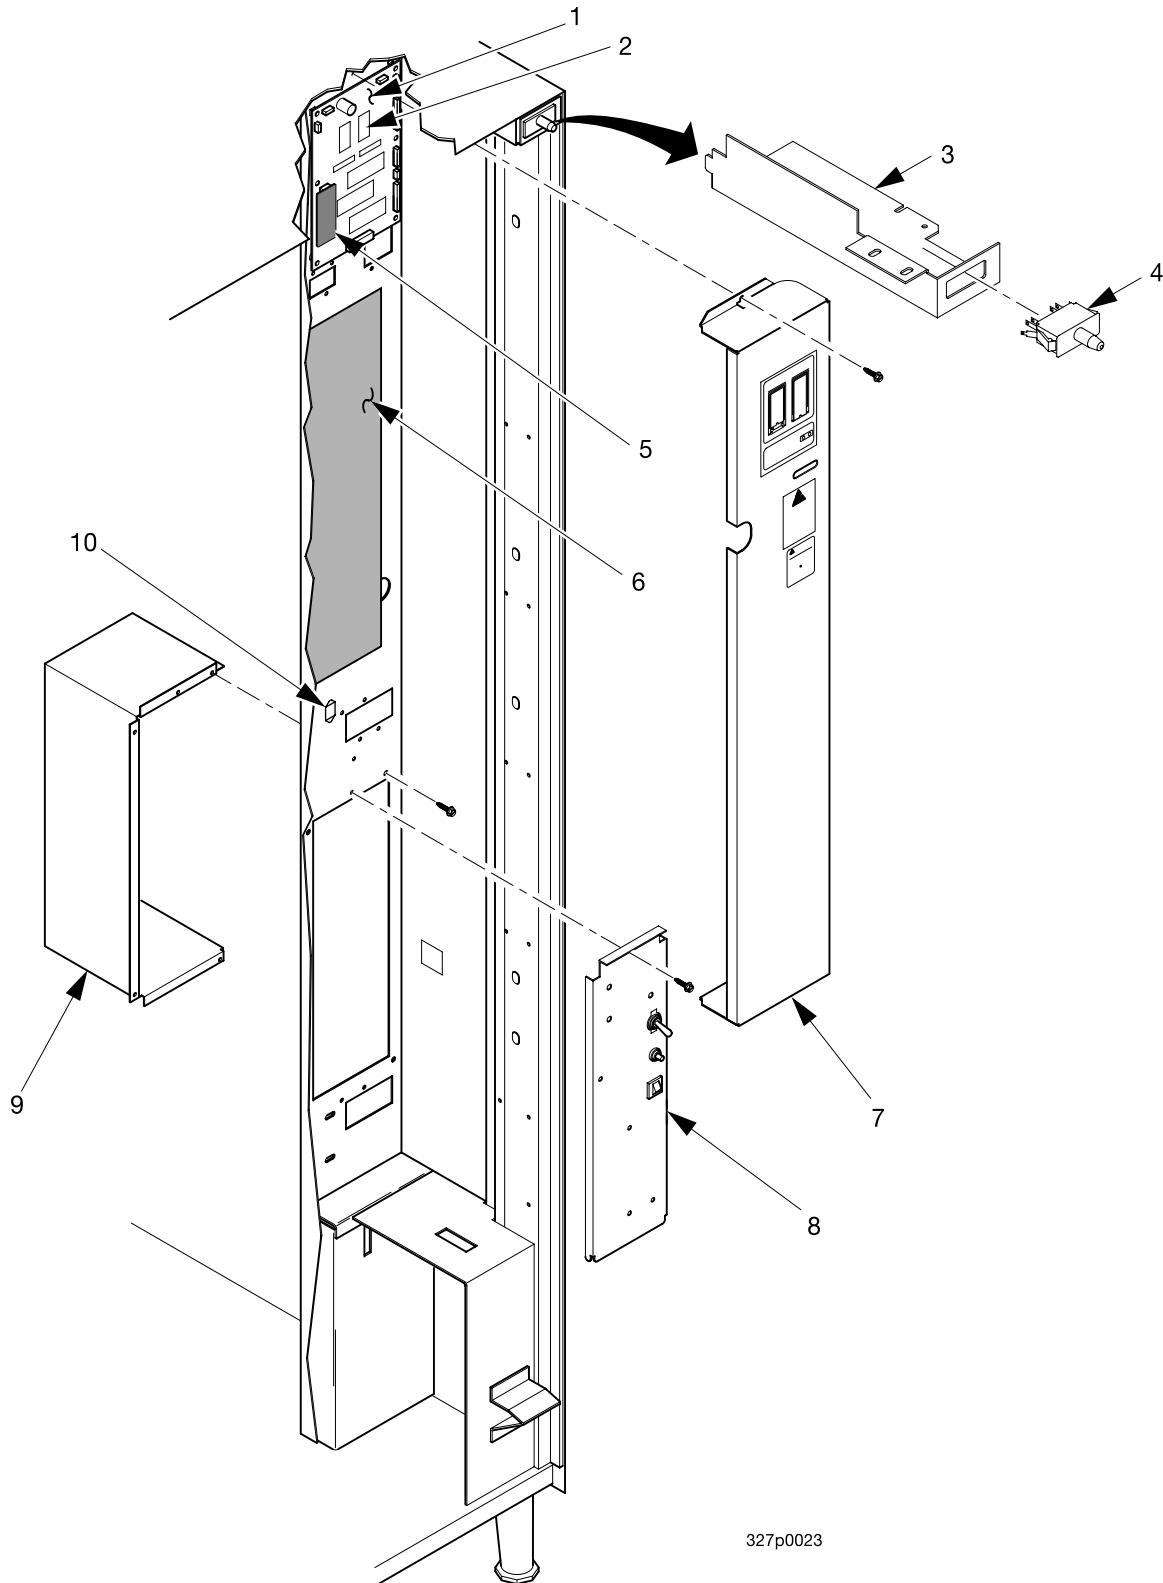

EuroDrink Parts Manual

327p0023

Figure 28. Cabinet Assembly - Part 2

EuroDrink Parts Manual

TABLE 28. CABINET ASSEMBLY - PART 2

INDEX	PART NUMBER	DESCRIPTION	QTY
1	9989755	PCB ASSEMBLY - MAIN CONTROLLER	1
2	SEE LABEL	IC ASSEMBLY	1
3	1571021	BRACKET - SWITCH - INTERLOCK	1
4	1211141	SWITCH - 115V	1
5	9989687	PCB ASSEMBLY-EXECUTIVE INTERFACE	-
6	6336022	PCB ASSEMBLY - HOT DRINK INTERFACE	1
7	1571112	COVER - CONTROLLER / INTERFACE PCB	1
8	4521020	POWER PANEL ASSEMBLY-U.K.-230V (ARGENTINA, UK, BRAZIL, LATIN AMERICA, AUSTRALIA, NEW ZEALAND, SINGAPORE, SPANISH) (FIGURE 40)	1
	4521041	POWER PANEL ASSEMBLY-230V-FR/GER (FRANCE, GERMANY, SWEDEN) (FIGURE 41)	
	1701015	POWER PANEL ASSEMBLY-DOMESTIC-115V (BRAZIL, LATIN AMERICA, MEXICO) (FIGURE 39)	
9	1571193	HOUSING - POWER PANEL	1
10	9983778	TRIAC - 35AMP - 600V	1