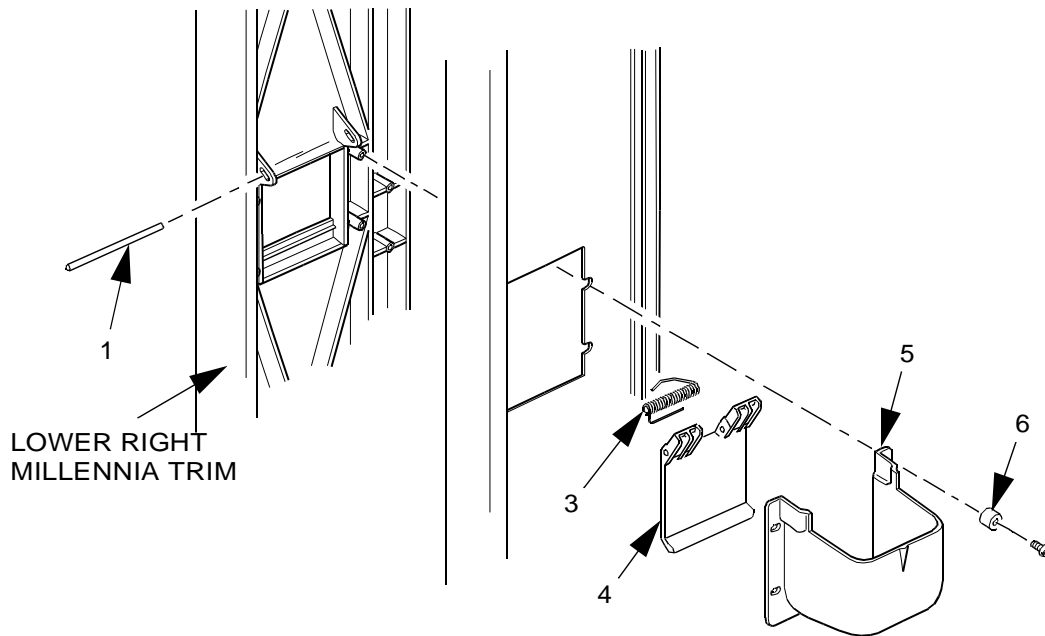

EuroDrink Parts Manual

COIN RECEPTACLE ASSEMBLY - STANDARD

COIN RECEPTACLE ASSEMBLY - MILLENNIA

497p0090

Figure 12. Coin Receptacle Assemblies

EuroDrink Parts Manual

TABLE 12. COIN RECEPTACLE ASSEMBLIES

INDEX	PART NUMBER	DESCRIPTION	QTY
1	4245084	SHAFT-DOOR-COIN RETURN	1
2	1572011	TRIM - COIN RECEPTACLE	1
3	4245083	SPRING COIN RETURN DOOR	1
4	4245082	GATE COIN RETURN	1
5	1572010	CUP-COIN RETURN	1
6	2302053	SPACER CUP	4