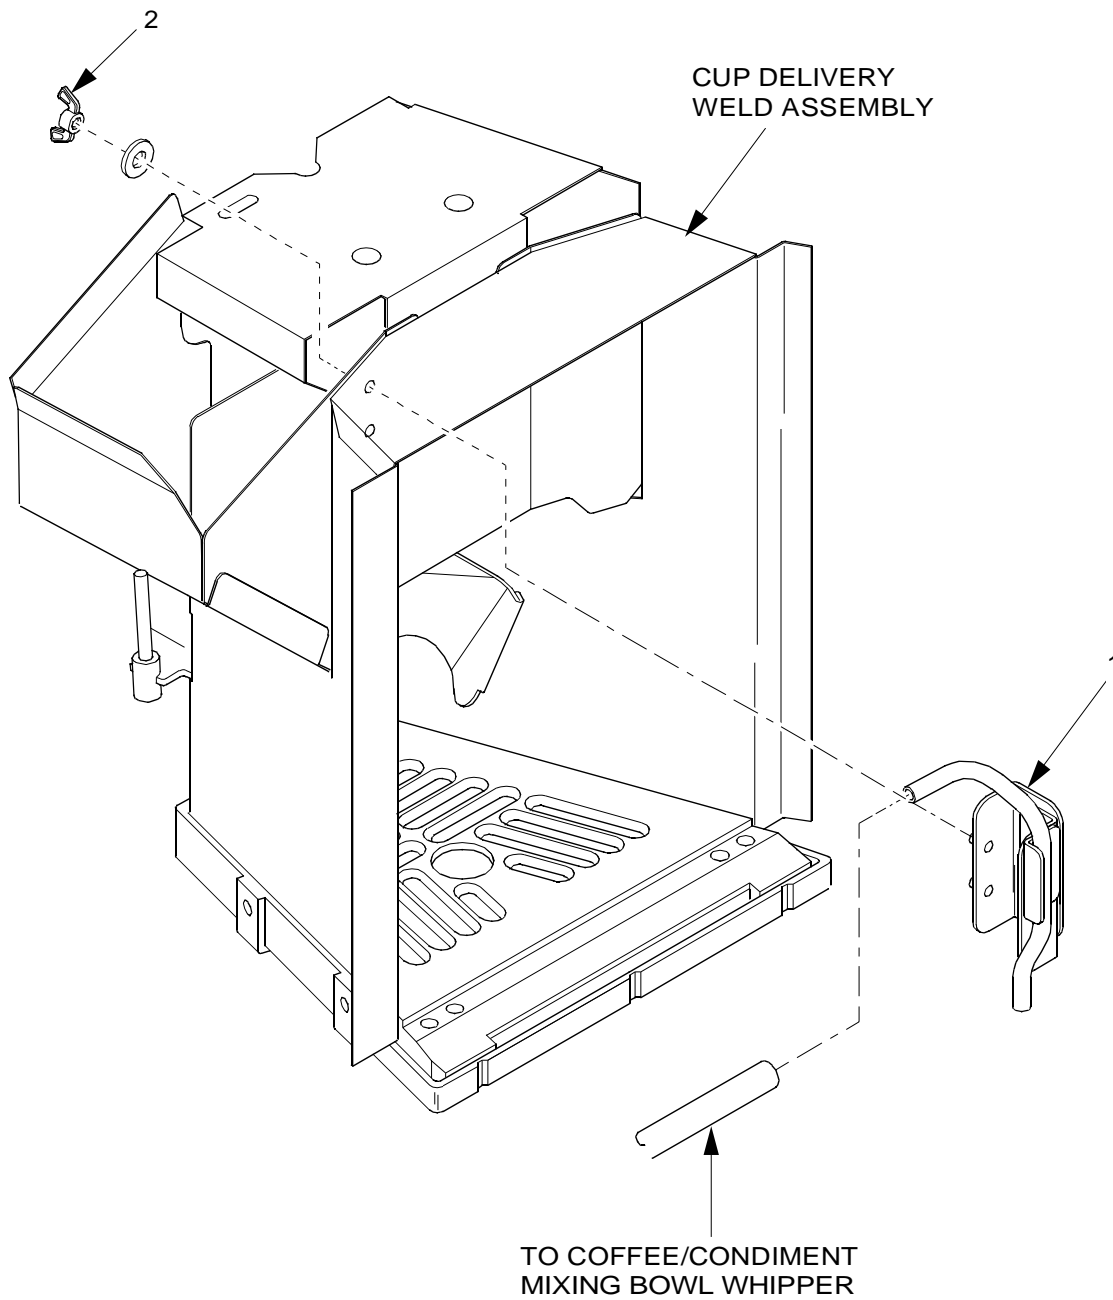

EuroDrink Parts Manual

Figure 74. Cup Station Assembly - Part 2

EuroDrink Parts Manual

TABLE 74. CUP STATION ASSEMBLY - PART 2

INDEX	PART NUMBER	DESCRIPTION	QTY
1	6361048	ASSEMBLY-SPOUT TUBE (NESTLE OPTION ONLY)	1
2	3103133	WING NUT-#8-32 STAINLESS (NESTLE OPTION ONLY)	2