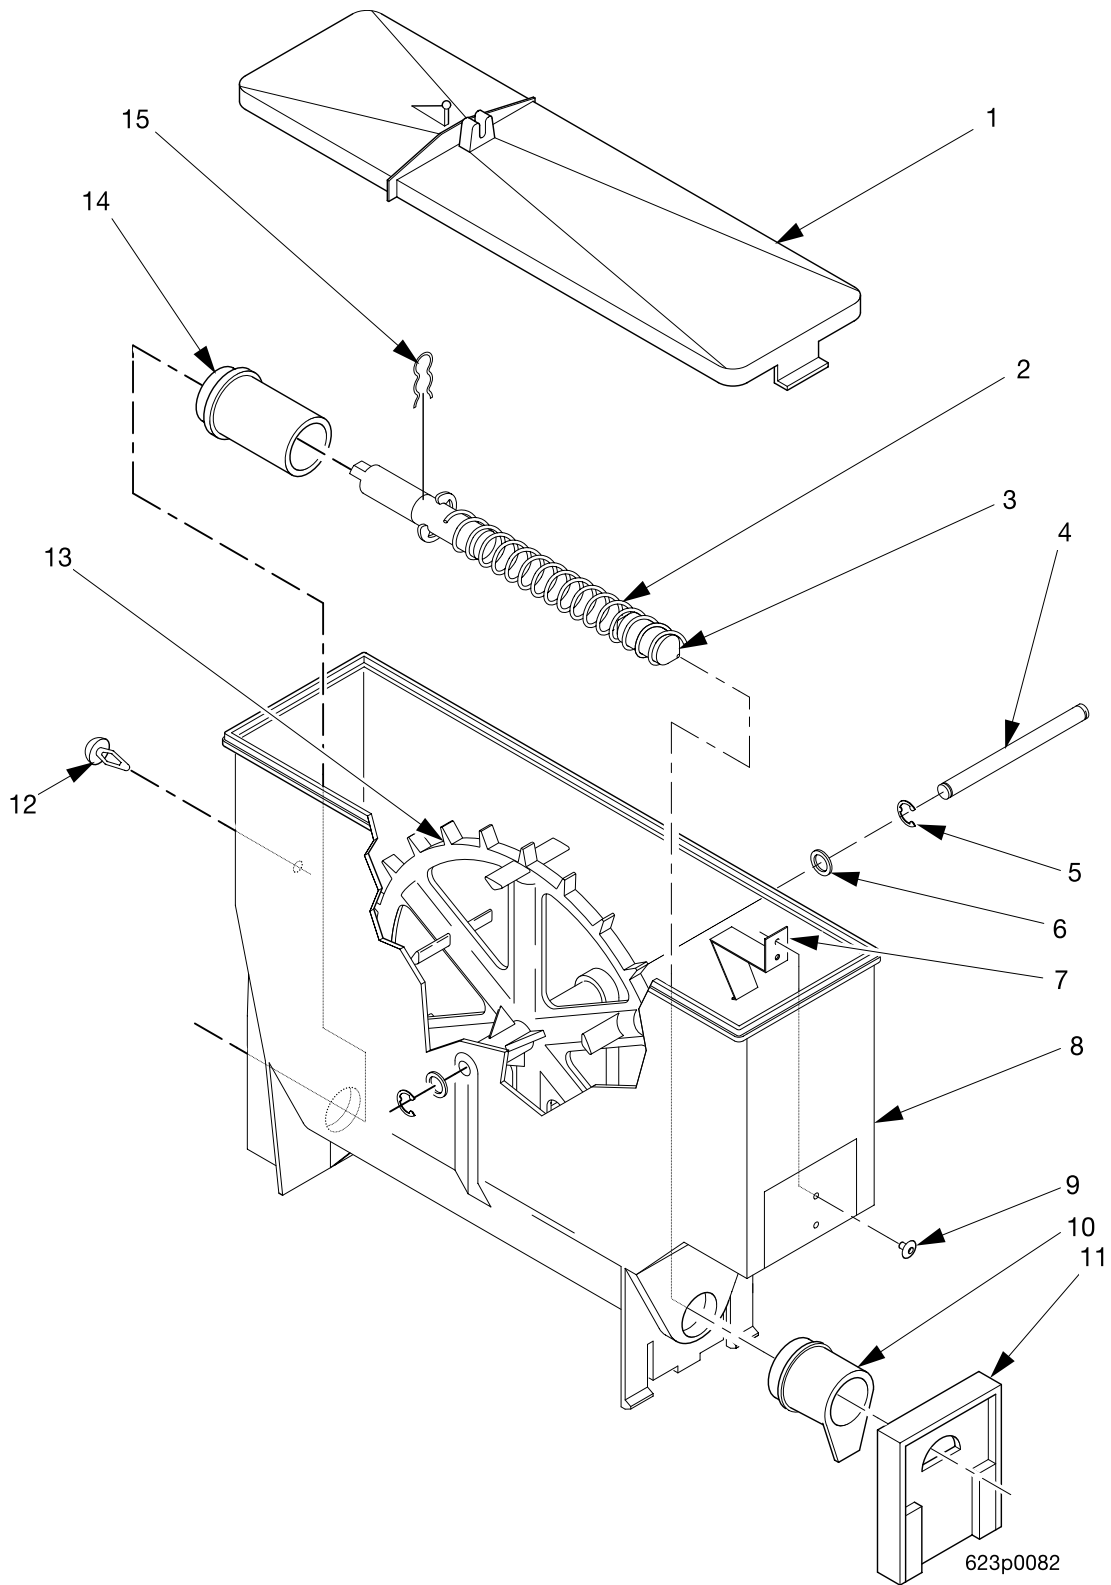

EuroDrink Parts Manual

Figure 59. Canister Assembly 6537024

EuroDrink Parts Manual

TABLE 59. CANISTER ASSEMBLY 6537024

INDEX	PART NUMBER	DESCRIPTION	QTY
-	6537024	CANISTER ASSEMBLY - SOUP/6TH PRODUCT	-
1	6237023	LID - CANISTER	1
2	6537018	AUGER AND SHAFT ASSEMBLY (INCLUDES THE NEXT 3 ITEMS)	1
-	6537017	AUGER-CANISTER	1
-	6237025	RETAINING RING-"E"-.500	1
-	6337016	SHAFT-AUGER-LONG	1
3	6537021	PLUG - AUGER	1
4	6237167	SHAFT - CANISTER	1
5	9900415	RETAINING RING REINF E TYP.1	2
6	6237116	WASHER - SEAL - WEAR PLATE	2
7	6237108	SPRING - THUMPER	1
8	6237177	BASE - CANISTER - THUMPER	1
9	6537026	ALUMINUM CAP RIVET - .187 DIA	2
10	6537014	NOZZLE - DISPENSING - CANISTER	1
11	6537013	GATE - NOZZLE - PLASTIC	1
12	6237053	FASTENER - PUSH IN	1
13	6237181	MIXING WHEEL	1
14	6237014	BEARING - CANISTER	1
15	6337020	CLIP - SPRING	1