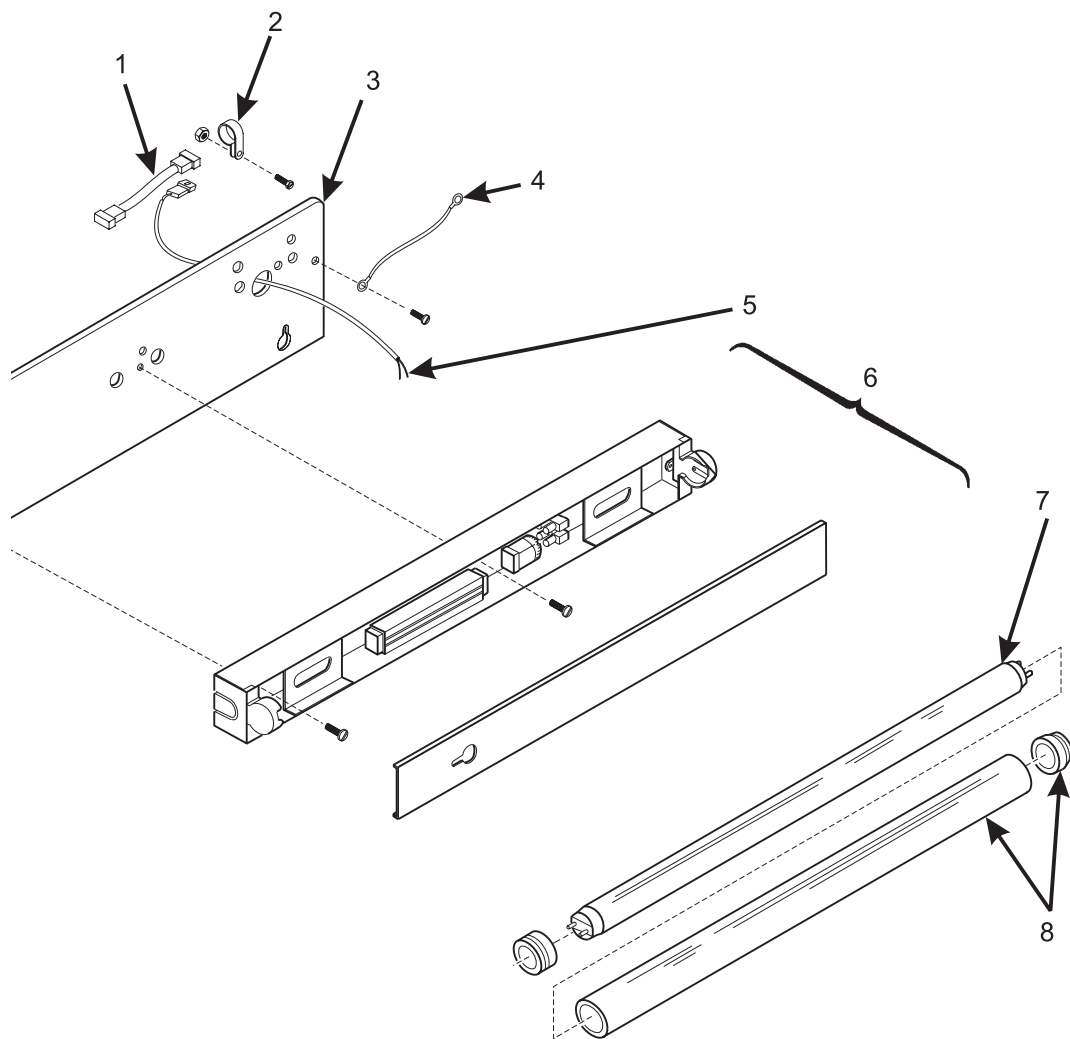

EuroDrink Parts Manual

633p0049

Figure 33. Service Light/Bracket Assembly (ARG./AUS./FR./GER./N.Z./SP./U.K.)

EuroDrink Parts Manual

TABLE 33. SERVICE LIGHT/BRACKET ASSEMBLY (ARG./AUS./FR./GER./N.Z./SP./U.K.)

INDEX	PART NUMBER	DESCRIPTION	QTY
-	6339012	LIGHT AND BRACKET ASSEMBLY - FLUORESCENT - 230 V	1
1	1679005	SUPPRESSION ASSEMBLY - 230 V	1
2	4305043	CABLE CLAMP - RICHCO #N4	3
3	6231559	BRACKET - SERVICE LIGHT	1
4	9984094	JUMPER - GROUND WIRE	1
5	6339011	JUMPER - SERVICE LIGHT - INTERNATIONAL	1
6	6239053	LIGHT ASEMBLY - FLUORESCENT - 230 V	1
7	2222096	FLUORESCENT LAMP #F15T8CW, 96/CS	1
8	6232305	LAMP SLEEVE AND END CAPS ASSEMBLY - 16.35" LONG	1