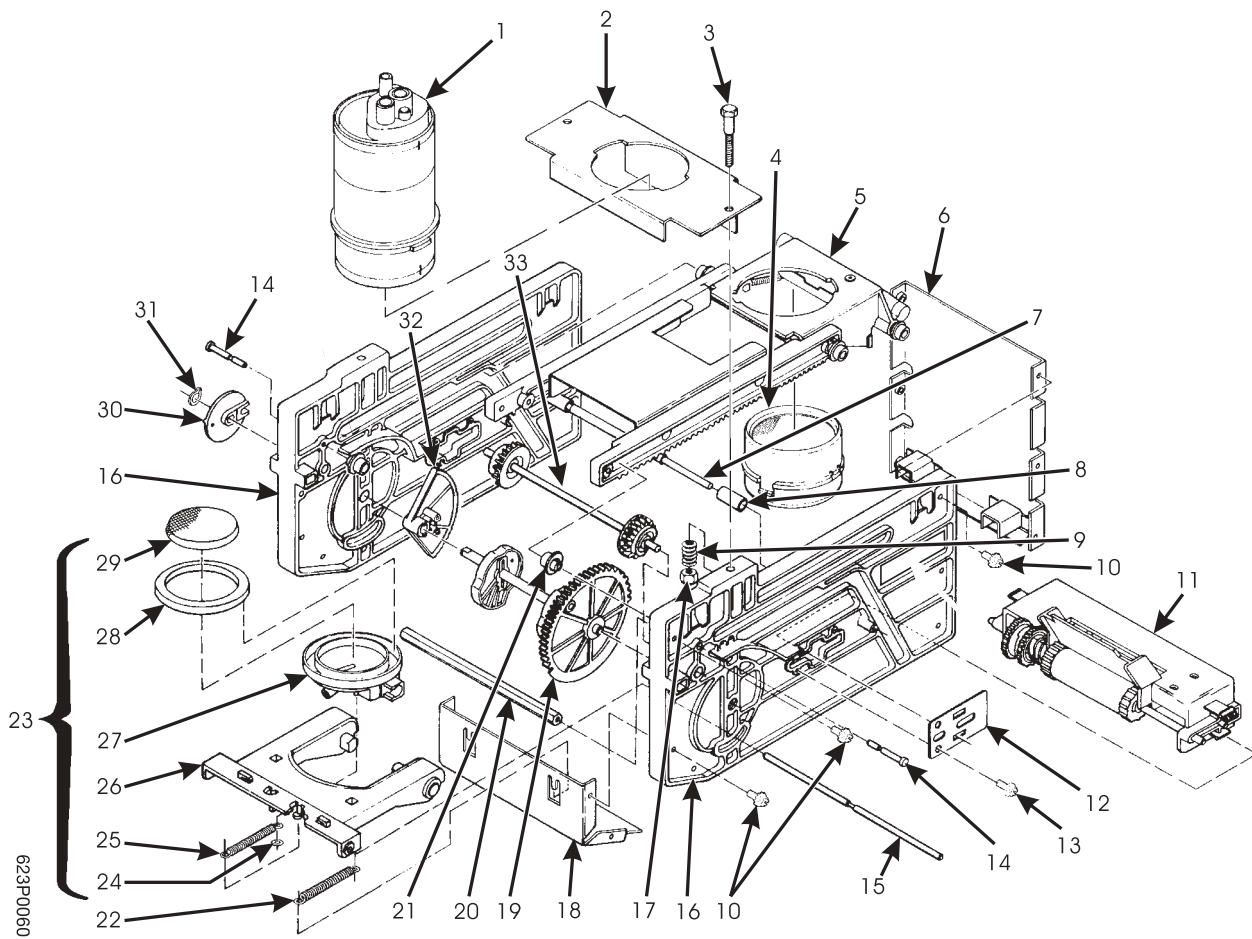

EuroDrink Parts Manual

Figure 43. Single Brewer Assembly (With Filter)

EuroDrink Parts Manual

TABLE 43. SINGLE BREWER ASSEMBLY (WITH FILTER)

INDEX	PART NUMBER	DESCRIPTION	QTY
-	6234000	SINGLE BREWER ASSEMBLY - WITH FILTER	REF.
1	6234328	BARREL ASSEMBLY - BREWER (FIGURE 44)	1
2	6234301	BARREL SUPPORT - BREWER	1
3	6234288	BOLT - 1/4-20 1 1/2	2
4	6234297	BASKET - BREWER PAPER	1
5	6234001	RACK ASSEMBLY - BREWER (FIGURE 45)	1
6	6234215	WALL ASSEMBLY - REAR	1
7	6234271	SHAFT - FLIP STOP	1
8	6234270	ROLLER - STOP	2
9	6234225	SPRING - BREWER	2
10	6234295	SCREW - #8-32 X .38 HHS W/LW	12
11	6234600	PAPER MECHANISM ASSEMBLY (FIGURE 47)	1
12	6234608	SPRING COVER - PAPER MECH	2
13	6234616	SCREW - #10-32 X 3/8 HHS SL W/ EA	4
14	6234223	PIN - ROLLER - SIDEWALL	2
15	6234308	SHAFT - SWING ARM	1
16	6234273	SIDEWALL - BREWER	2
17	6234289	LOCKNUT - #1/4-20	2
18	6234220	WALL ASSEMBLY - BOTTOM FRONT	1
19	6234008	GEAR & CAM ASSEMBLY	1
20	6234293	SPACER - SINGLE BREW	1
21	6234222	ROLLER - BREWER	2
22	6234205	SPRING	1
23	6234200	SWING ARM ASSEMBLY (INCLUDES INDEX NUMBERS 24 THROUGH 29)	1
24	6234243	SHAFT - RETAINER - .125 DIA	2
25	6234205	EXT. SPRING - SWING ARM	2
26	6234002	SWING ARM ASSEMBLY	1
27	6234240	FUNNEL - COFFEE	1
28	6234375	SEAL - BREWER	1
29	6334019	FILTER SUPPORT - 30 MESH	1
30	6234310	DRIVE CONNECTION - BREWER	1
31	6234303	RETAINING RING - .375	1
32	6234601	RATCHET DRIVE - PAPER MECH.	1
33	6234007	PINION GEAR ASSEMBLY	1