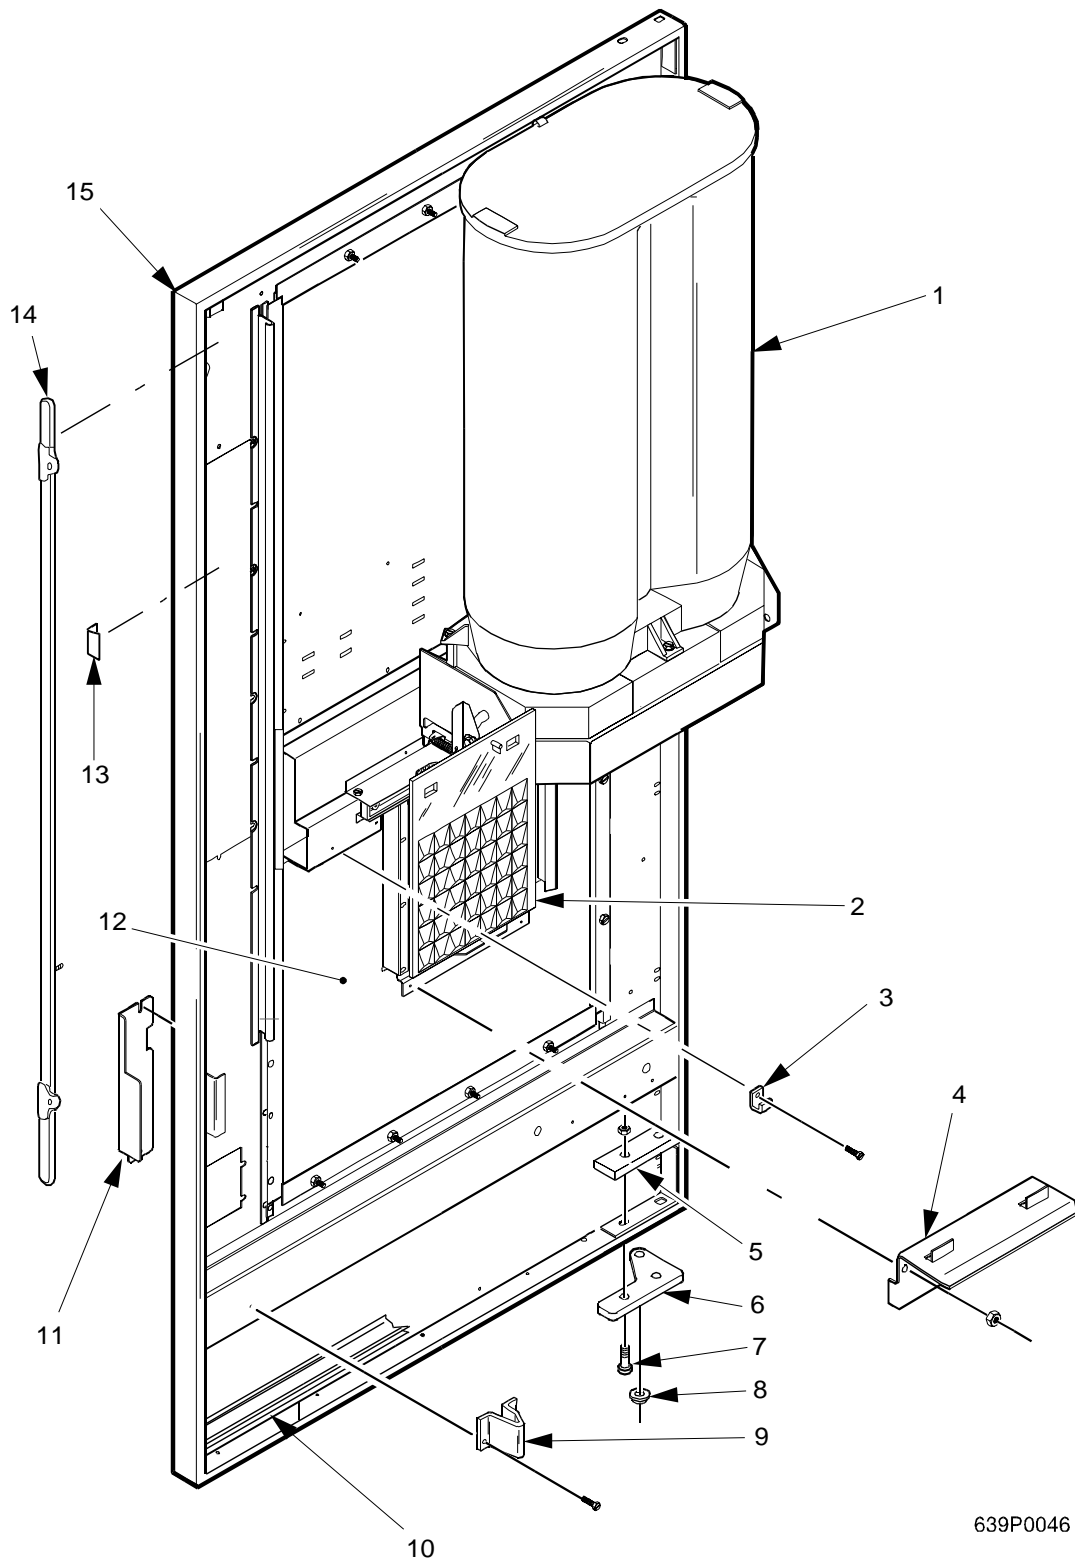

EuroDrink Parts Manual

Figure 8. Door Assembly Interior - All Styles

EuroDrink Parts Manual

TABLE 8. DOOR ASSEMBLY INTERIOR - ALL STYLES

INDEX	PART NUMBER	DESCRIPTION	QTY
1	6263000	MECH & CANISTER ASSEMBLY S-7 (FIGURE 15)	1
2	-	DELIVERY DOOR (FIGURE 20)	1
3	3142138	HANGER CUP STATION	1
4	6342040	LIFT BRACKET-CUP STATION	1
5	6232028	PLATE ASSEMBLY-HINGE MOUNTING	1
6	6232031	HINGE ASSEMBLY-DOOR-LOWER	1
7	6232208	WELD SCREW-#1/4-20 X 1"LG	2
8	4242145	BEARING-THRUST-LOWER HINGE	1
9	6231164	BRACKET-DOOR SUPPORT	1
10	6262046	SANITATION FILLER STRIP	1
11	1572196	CHANNEL-FILLER-LOCK (MILLENNIA STYLE)	1
12	-	CENTER PANEL ASSEMBLY-WITHOUT BACKLIT OPTION (FIGURE 9)	REF
	-	CENTER PANEL ASSEMBLY-WITH BACKLIT OPTION (FIGURE 10)	
	-	HOUSING AND ELECTRICAL COMPONENT ASSEMBLY - 120V - WITH BACKLIT OPTION (FIGURE 11)	
13	1472250	GUIDE-LOCK BAR	1
14	1472178	LOCK BAR ASSEMBLY	1
15	1582069	WELD ASSEMBLY-DOOR-NV BLACK	1