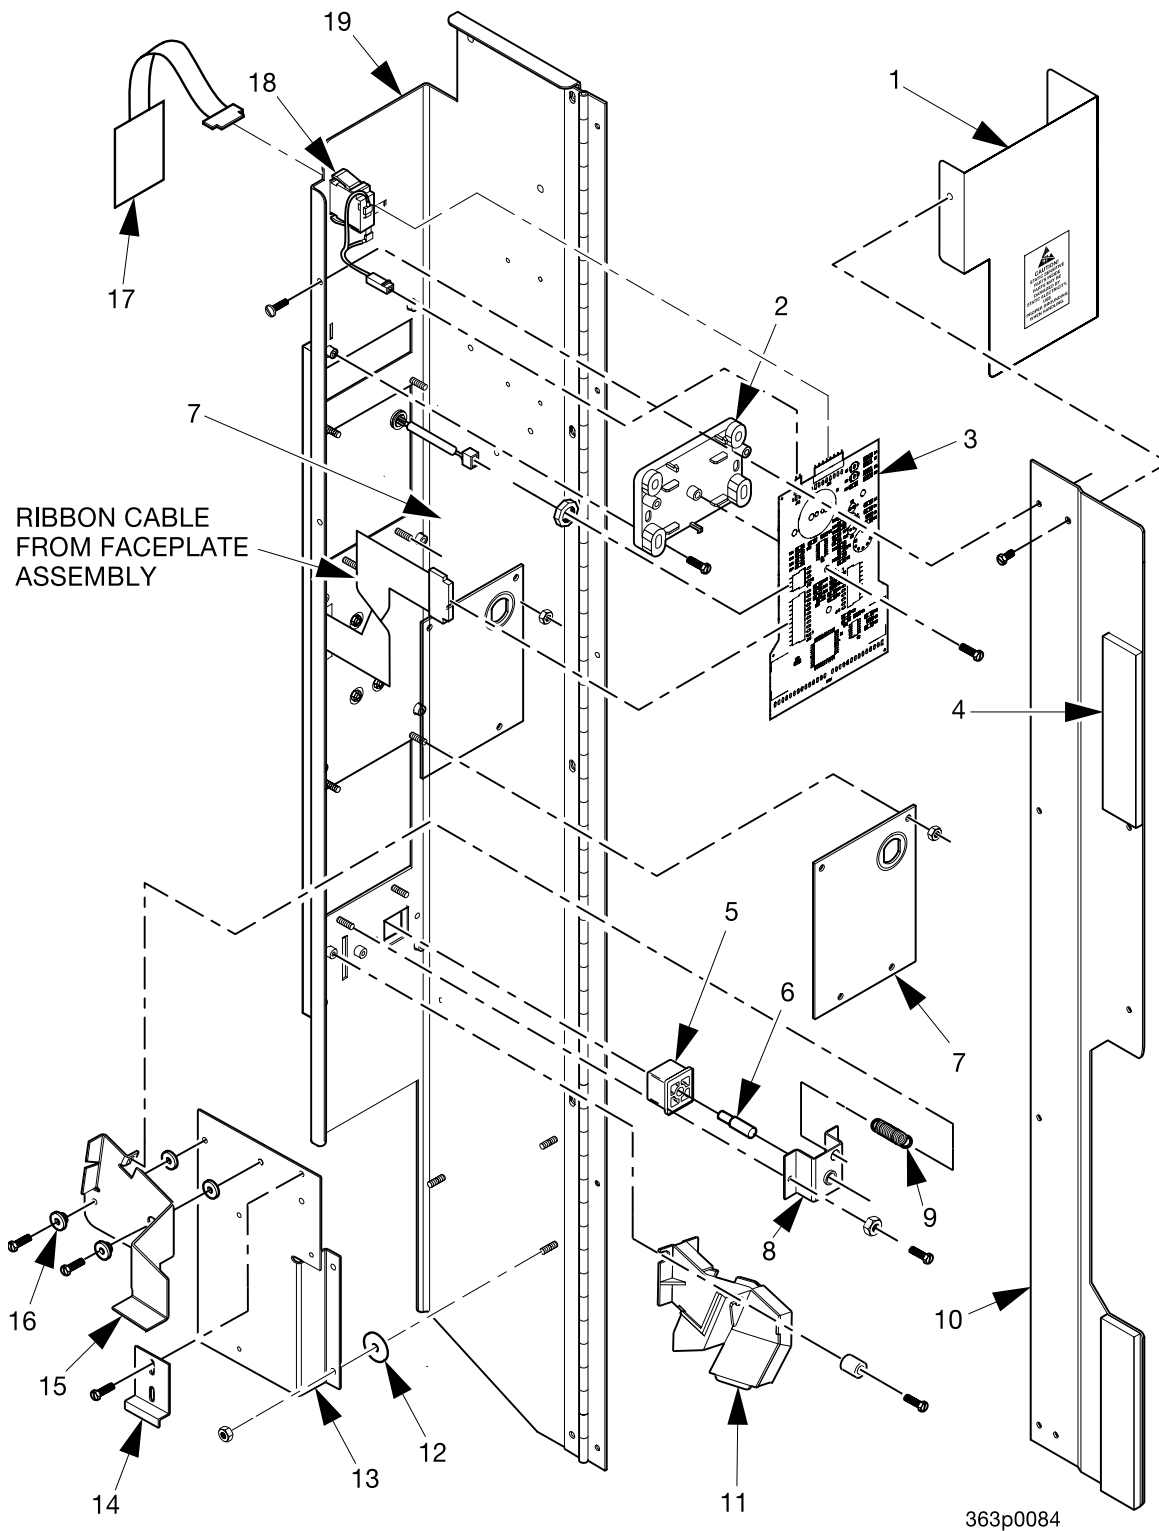

EuroDrink Parts Manual

Figure 22. Monetary Panel Assembly - Part 2

EuroDrink Parts Manual

TABLE 22. MONETARY PANEL ASSEMBLY - PART 2

INDEX	PART NUMBER	DESCRIPTION	QTY.
1	1575029	COVER - DISPLAY	1
2	1475099	BRACKET - PCB - DISPLAY	1
3	9989685	PCB ASSEMBLY - DISPLAY	1
4	3122056	MAGNET RETAINER COIN CHANGER	1
5	1475026	BUTTON - COIN RETURN	1
6	1475072	SHAFT - RETURN BUTTON	1
7	-	UPPER OR LOWER MONETARY POSITION (TABLE 26)	-
8	1571079	BRACKET - COIN RETURN BUTTON	1
9	1127808	SPRING SHELF RESET	1
10	1575057	PLATE - MAGNET MOUNTING	1
11	1575003	COIN CHUTE ASSEMBLY	OPT.
12	9900067	WASHER STEEL 7/16 X.203 X.062	2
13	1571081	BRACKET ASSEMBLY - COIN MECHANISM	OPT.
14	6231037	CLAMP - CABLE	1
15	1571113	ARM - SCAVENGER	1
16	2204093	WASHER - SCAVENGER BAR	1
17	6335002X	SERVICE KEYPAD ASSEMBLY	1
	6335005	SERVICE KEYPAD ASSY-SPANISH	
18	1401110	SWITCH	1
19	1575094	PANEL WELD ASSEMBLY - MONETARY	1