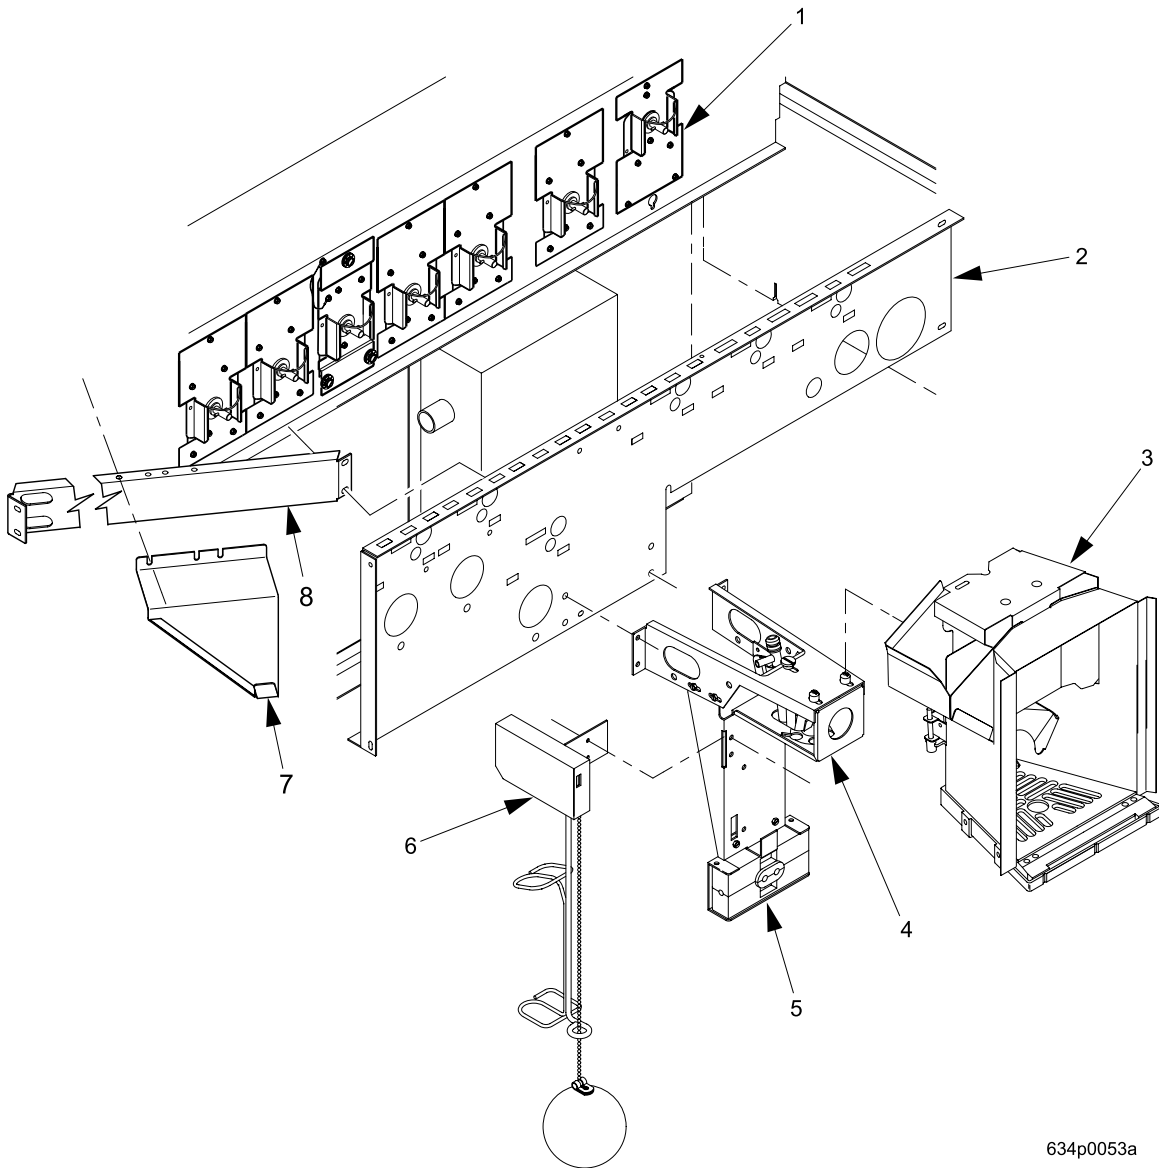

EuroDrink Parts Manual

Figure 30. Cabinet Assembly - Part 4

EuroDrink Parts Manual

TABLE 30. CABINET ASSEMBLY - PART 4

INDEX	PART NUMBER	DESCRIPTION	QTY
1	-	CANISTER MOTOR AND PLATE ASSEMBLIES (TABLE 54)	-
2	-	CANISTER SUPPORT ASSEMBLY (FIGURE 66)	-
3	6261420	CUP DELIVERY ASSEMBLY-DOM (USA, LATIN AMERICA 120, BRAZIL 120, ARGENTINA) (FIGURES 73, 74)	1
	6261409	CUP DELIVERY ASSEMBLY-U.K. (UK, SWEDEN, BRAZIL 230, LATIN AMERICA 230, AUSTRALIA, NEW ZEALAND, SINGAPORE) (FIGURES 73, 74)	
	6261410	CUP DELIVERY ASSEMBLY-FRANCE (FRANCE, BELGIUM) (FIGURES 73, 74)	
	6261413	CUP DELIVERY ASSEMBLY-FINAL-GERMAN (GERMANY) (FIGURES 73, 74)	
4	6551014	SUPPORT ASSEMBLY-CUP STATION (FIGURE 75)	1
5	6231536	MUG SENSOR & BRACKET ASSEMBLY (FIGURE 75)	OPT
6	6231223	OVERFLOW SWITCH ASSEMBLY (FIGURE 75)	1
7	6341027	BRACKET - TUBE RETAINER	1
8	6341007	BRACE - CANISTER SUPPORT	1