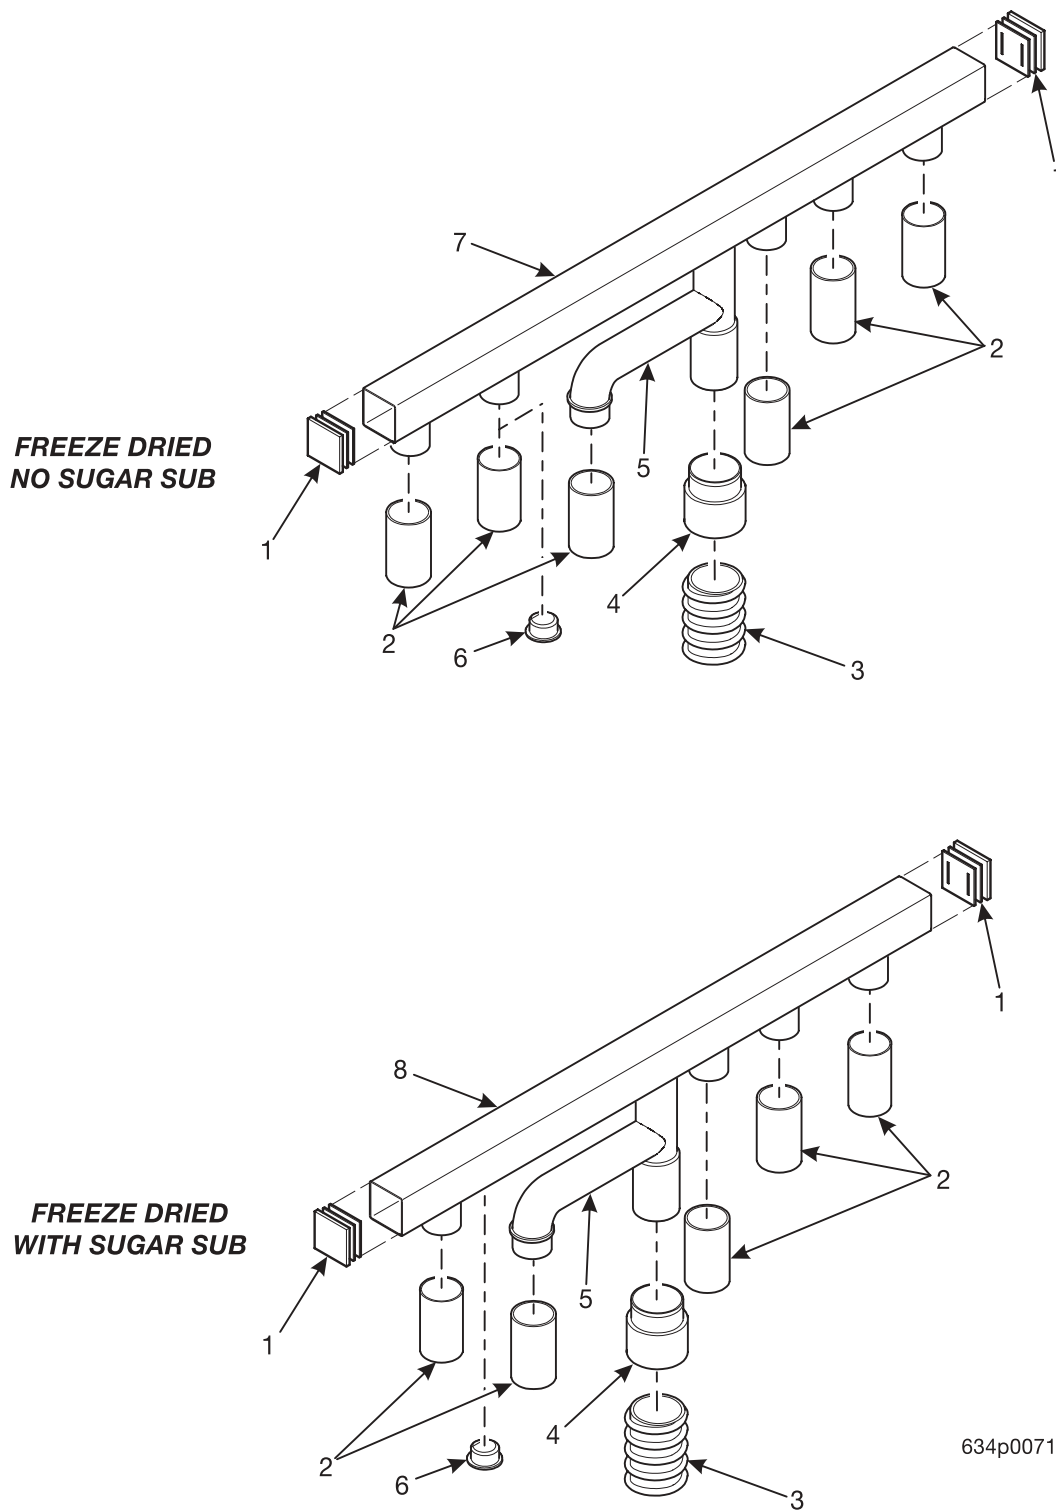

EuroDrink Parts Manual

Figure 52. Front Vent Assemblies - Freeze Dry

EuroDrink Parts Manual

TABLE 52. FRONT VENT ASSEMBLIES - FREEZE DRY

INDEX	PART NUMBER	DESCRIPTION
1	6337082	CAP - END VENT
2	6337049	TUBE - EXTENSION - SILICONE
3	6237337	HOSE - EXHAUST - 18" LONG
4	6137157	COUPLING - VENT HOSE
5	6337044	VENT - SUGAR/LIGHTENER ADAPTOR
6	6237301	PLUG - CENTER PULL - .93 (USE WITH DUAL CONDIMENT ONLY)
7	6367003	VENT - F.D. - STANDARD CONDIMENT
8	6367017	VENT - F.D. - WITH SUGAR SUB.