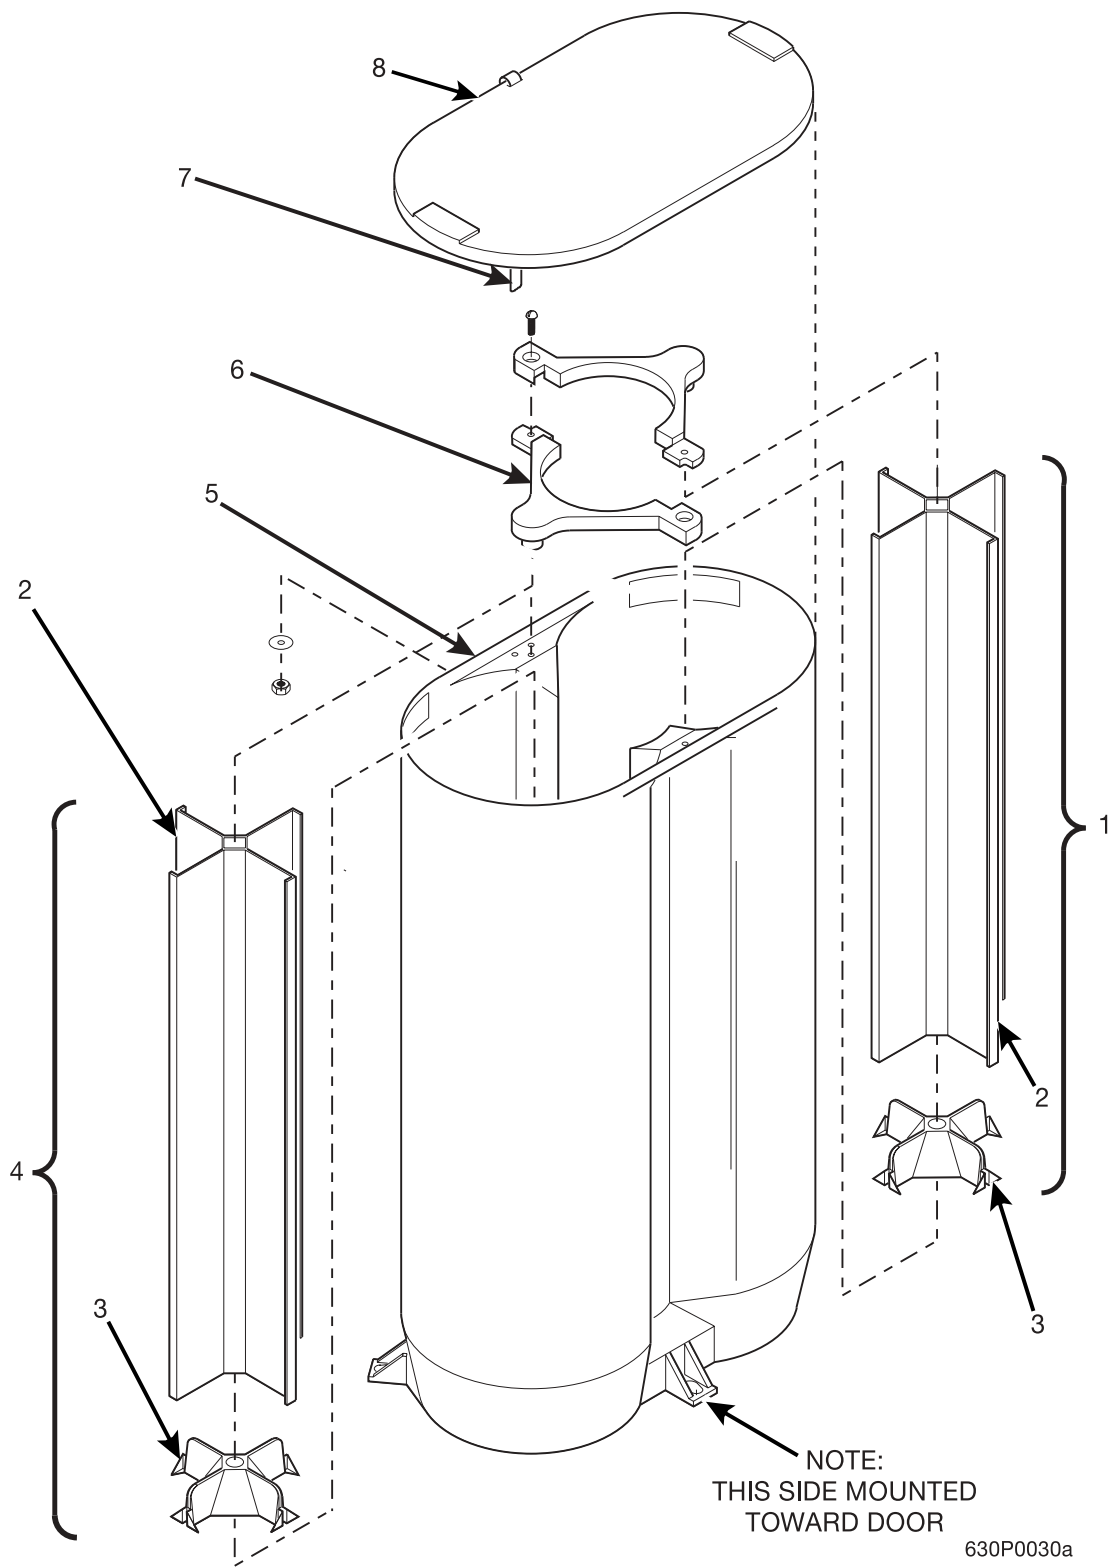

EuroDrink Parts Manual

Figure 16. Turret and Canister Assembly

EuroDrink Parts Manual

TABLE 16. TURRET AND CANISTER ASSEMBLY

INDEX	PART NUMBER	DESCRIPTION	QTY
-	6233102	TURRET AND CANISTER ASSEMBLY - 7 COLUMN	REF
1	6233109	TURRET ASSY 1B (INCLUDES INDEX NUMBERS 2 AND 3)	1
2	6233061	TURRET-CENTER	1
3	6233048	BASE-TURRET	1
4	6233108	TURRET ASSY 1A (INCLUDES INDEX NUMBERS 2 AND 3)	1
5	6233092	CANISTER-CUP-7 COLUMN	1
6	6233030	BEARING-TURRET TOP	2
7	6333003	STRAP-CANISTER	1
8	6233093	LID-CANISTER-7 COLUMN	1