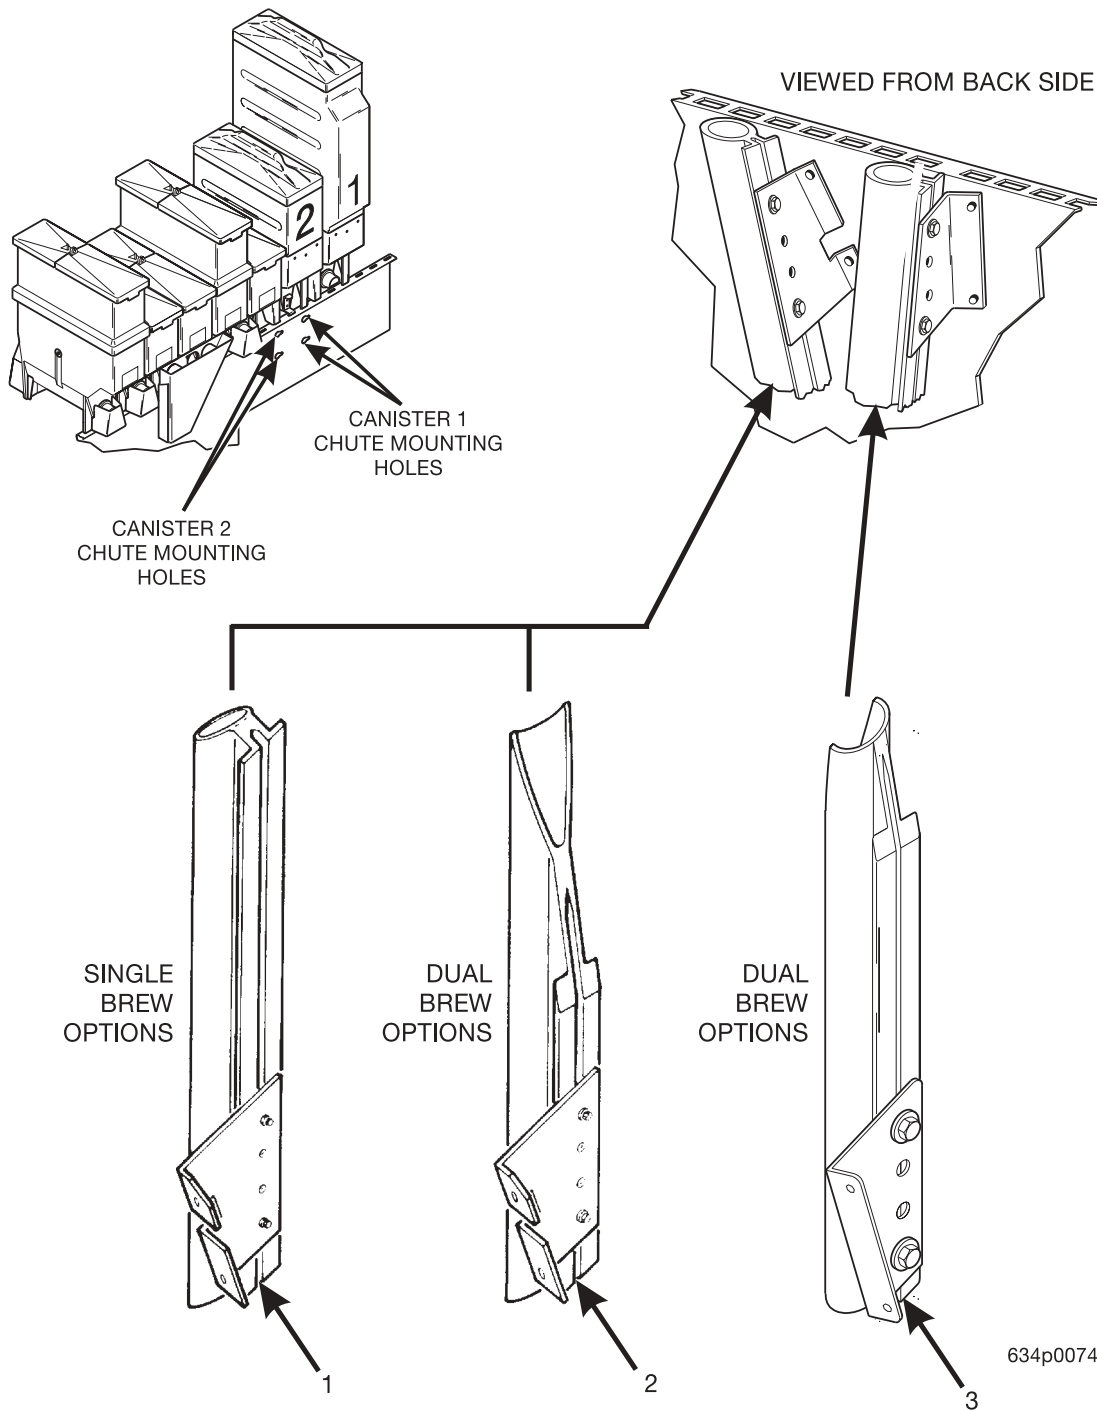

TABLE 65. PRODUCT AND CONDIMENT CHUTES - PART 2

EuroDrink Parts Manual

Figure 65. Product and Condiment Chutes - Part 2

EuroDrink Parts Manual

TABLE 65. PRODUCT AND CONDIMENT CHUTES - PART 2

INDEX	PART NUMBER	DESCRIPTION	QTY
1	6237287	CHUTE ASSEMBLY - SINGLE/DUAL PROD - RH	1 OPT
2	6237293	CHUTE ASSEMBLY - DUAL PRODUCT - RH	1 OPT
3	6237281	CHUTE ASSEMBLY - GRINDER - DUAL - LH	1 OPT