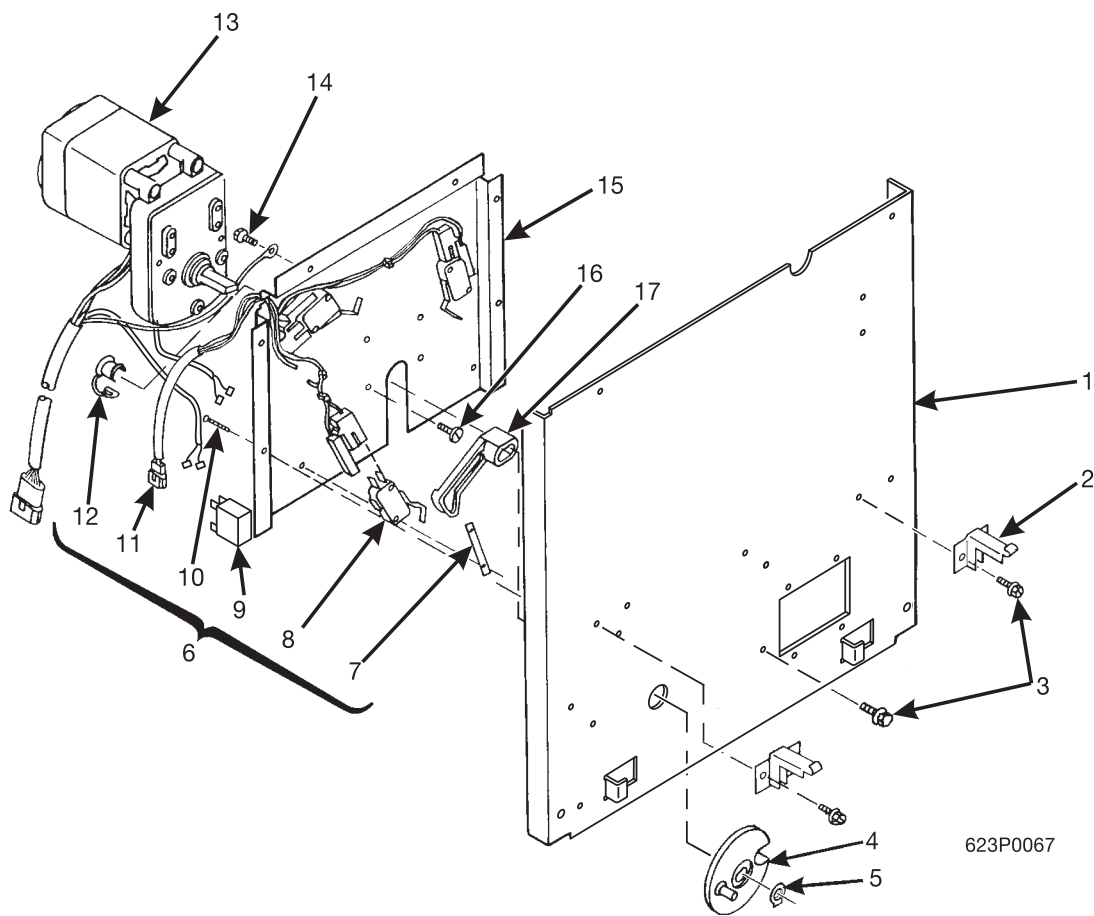

EuroDrink Parts Manual

Figure 49. Brewer Drive Assembly

EuroDrink Parts Manual

TABLE 49. BREWER DRIVE ASSEMBLY

INDEX	PART NUMBER	DESCRIPTION	QTY
-	6334005	BREWER DRIVE ASSEMBLY - SINGLE - 115 V (INCLUDES INDEX NUMBERS 1 - 6) - BRZ./MEX./U.S.	1
	6334002	BREWER DRIVE ASSEMBLY - SINGLE - 230 V (INCLUDES INDEX NUMBERS 1 - 6) ARG./FR./GER./N.Z./SP./U.K.	
1	6234510	PANEL MOUNTING - BREWER	1
2	6234294	MOUNTING BRACKET - BREWER	2
3	1451097	SCREW - #8-32 X .31 HEX HD T.F. - BLACK BRACKET	10
4	6234310	DRIVE CONNECTION - BREWER	1
5	6234303	RETAINING RING - .375 DIA.	1
6	6334007	SWITCH/MOTOR ASSEMBLY - 115V (INCLUDES INDEX NUMBERS 7 THROUGH 17) (U.S.)	1
	6334001	SWITCH/MOTOR ASSEMBLY - 230 V(INCLUDES INDEX NUMBERS 7 THROUGH 17) (ARG./FR./GER./N.Z./SP./U.K.)	
7	1217159	#4-40 KEPS NUT (2 EACH SWITCH)	6
8	6234279	SWITCH - BREWER	3
9	9988208	CAPACITOR - MOTOR RUN - 17 μ F (115V)	1
	9988209	CAPACITOR - MOTOR RUN - 4.5 μ F (230V)	
10	1217160	SCREW, #4-40 X 5.8 RHS (2 EACH SWITCH)	6
11	6239016	HARNESS - SWITCH - BREWER	1
12	9985887	BUSHING - STRAIN RELIEF	1
13	6334012	MOTOR - BREWER - 115V (U.S.)	1
	6334011	MOTOR - BREWER - 230V (ARG./FR./GER./N.Z./SP./U.K.)	
14	3157060	SCREW, #8-32 X .31 HEX HD - T/F - W/LOCKING SERRATIONS	2
15	6334018	HOUSING - SWITCHES AND BREWER MOTOR	1
16	4245186	SCREW, #8-32 X 1/4 PHS -T/F	4
17	6234515	SWITCH - ACTUATOR	1