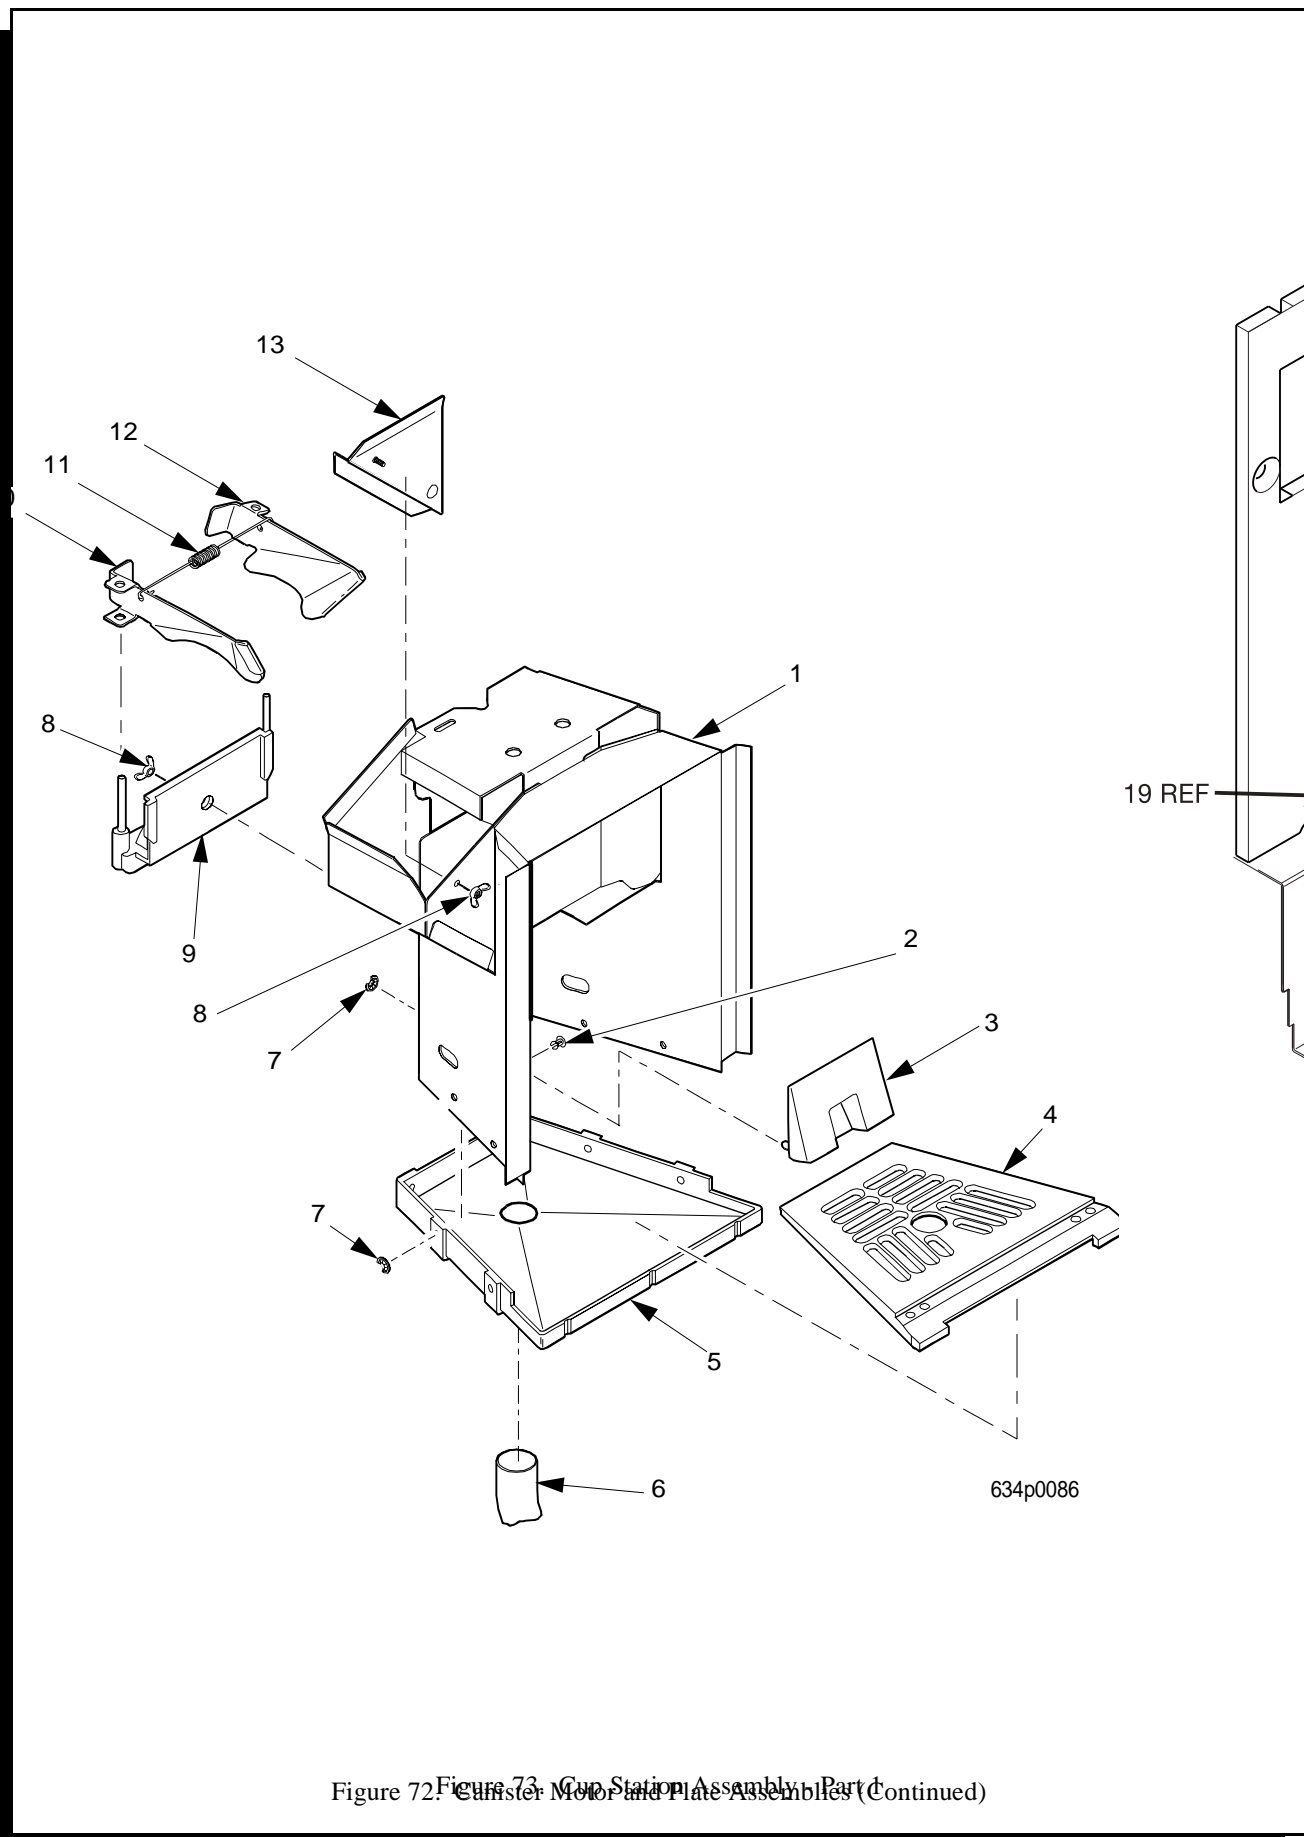

EuroDrink Parts Manual

EuroDrink Parts Manual

TABLE 73. CUP STATION ASSEMBLY - PART 1

INDEX	PART NUMBER	DESCRIPTION	QTY
-B	6261409	CUP DELIVERY ASSEMBLY- UK (INCLUDES INDEX 1A, 2 - 9, 10A, 11, 12A AND 13)	1
-C	6261410	CUP DELIVERY ASSEMBLY-FRANCE & BELGIUM (FRESH BREW) (INCLUDES INDEX 1B, 2 - 9, 10A, 11, 12A AND 13)	
-D	6261413	CUP DELIVERY ASSY-FINAL-GERMAN (INCLUDES INDEX 1C, 2 - 9, 10A, 11, 12A AND 13)	
-E	6361044	CUP STATION-FRENCH (FREEZE DRY) (INCLUDES INDEX 1D, 2 - 9, 10B, 11, 12B AND 13)	
1B	6261411	WELD ASSY-CUP DEL-FRANCE	1
1C	6261415	WELD ASSY-CUP DELIVERY-GERMAN	
1D	6361047	WELD ASSY-CUP DELIVERY-FRENCH	
2	6231492	PUSH-IN FASTENER-CUP DELIVERY	6
3	6231443	CUP SPACER/SENSOR LENS	1
4	6231432	DRAIN TRAY-CUP DEL.COMP.	1
5	6231489	BASE-CUP DELIVERY STATION	1
6	6231430	TUBE-DRAIN	1
7	6231431	RETAINER-.188-CUP DEL.	6
8	3103133	WING NUT-#8-32 STAINLESS	B, C, D & E = 2
9	6231488	MOUNTING ASSY-CUP DEFLECTOR	1
10A	6231439	CUP DEFLECTOR-L.H.	1
10B	6361032	CUP DEFLECTOR-LEFT HAND	1
11	6231495	SPRING-CUP DEFLECTOR	1
12A	6231438	CUP DEFLECTOR-R.H.	1
12B	6361026	CUP DEFLECTOR-R.H.	1
13	6231411	CHUTE ADAPTOR ASSY-LH-FOR.	1