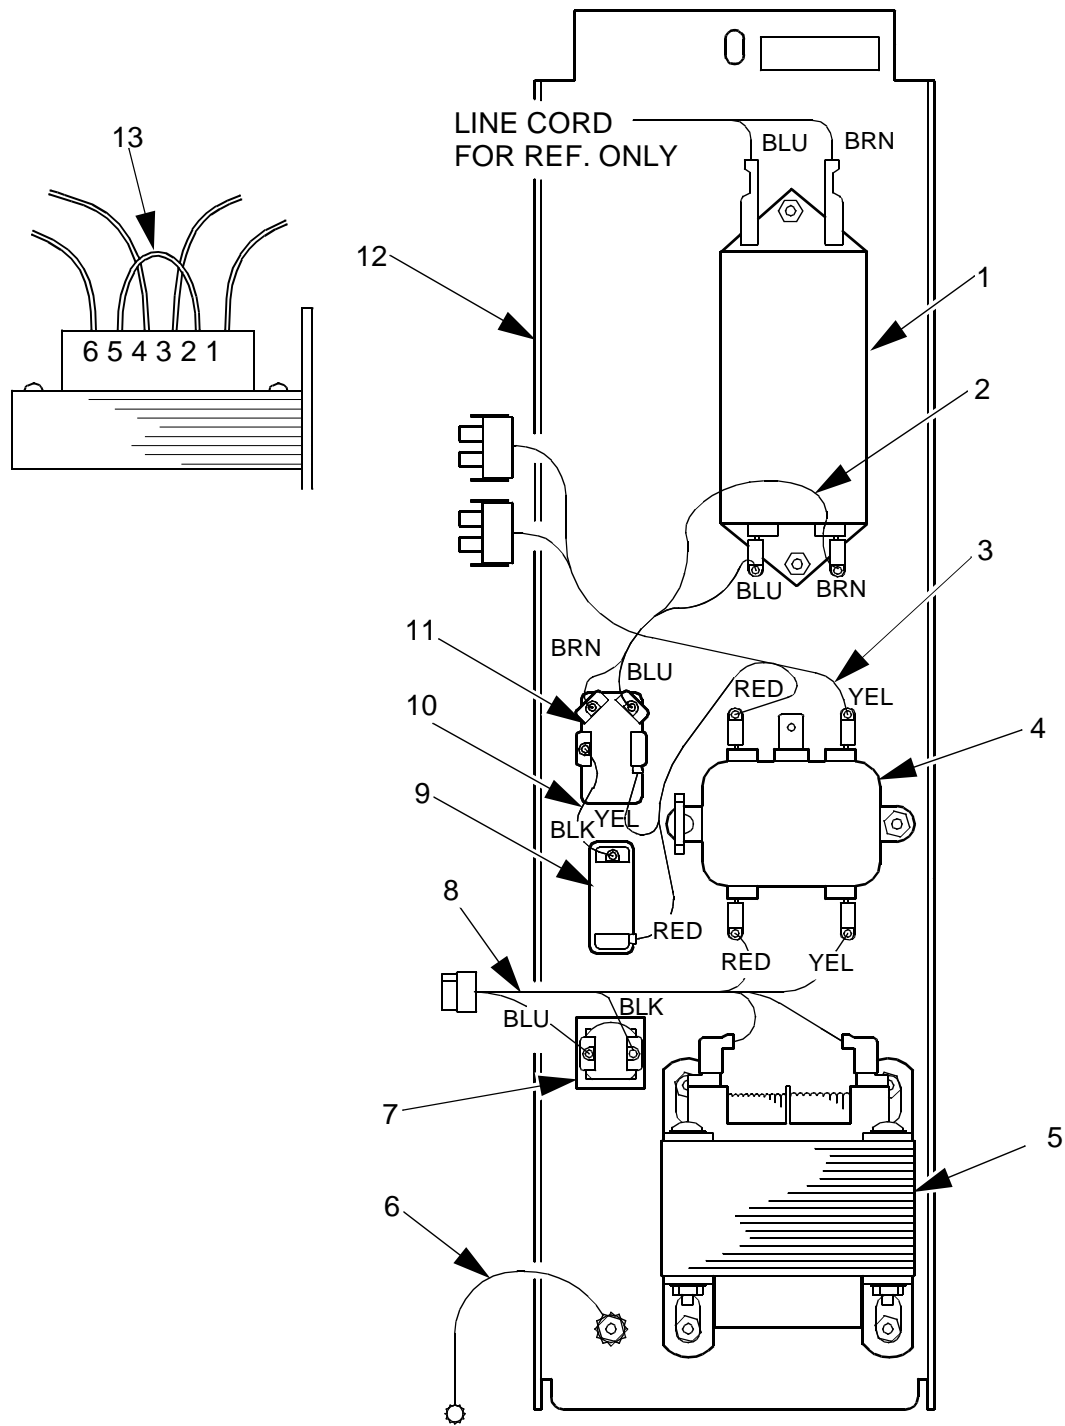

EuroDrink Parts Manual

167p0007

Figure 40. Power Panel Assembly - 230 V - Argentina, Australia, Brazil, Latin America (220 V), New Zealand, Singapore, U.K.

EuroDrink Parts Manual

**TABLE 40. POWER PANEL ASSEMBLY - 230 V - ARGENTINA, AUSTRALIA, BRAZIL, LATIN AMERICA
(220 V), NEW ZEALAND, SINGAPORE, U.K.**

INDEX	PART NUMBER	DESCRIPTION	QTY
-	4521020	POWER PANEL ASSY-U.K.-230V	-
1	9989110	MAIN LINE FILTER	1
2	6849015	JUMPER	1
3	1709000	HARNESS	1
4	9989100	E.M.I. FILTER	1
5	9989046	24V XFMR-DUAL PIR.-.187 TERM.	1
6	9984094	GROUND WIRE	1
7	9989674	BREAKER - 4A	1
8	1709001	HARNESS	1
9	9989672	BREAKER-15A	1
10	1709006	JUMPER	1
11	9984629	SWTICH	1
12	1701025	PLATE-HOUSING-PANEL	1
13	4279001	JUMPER	1