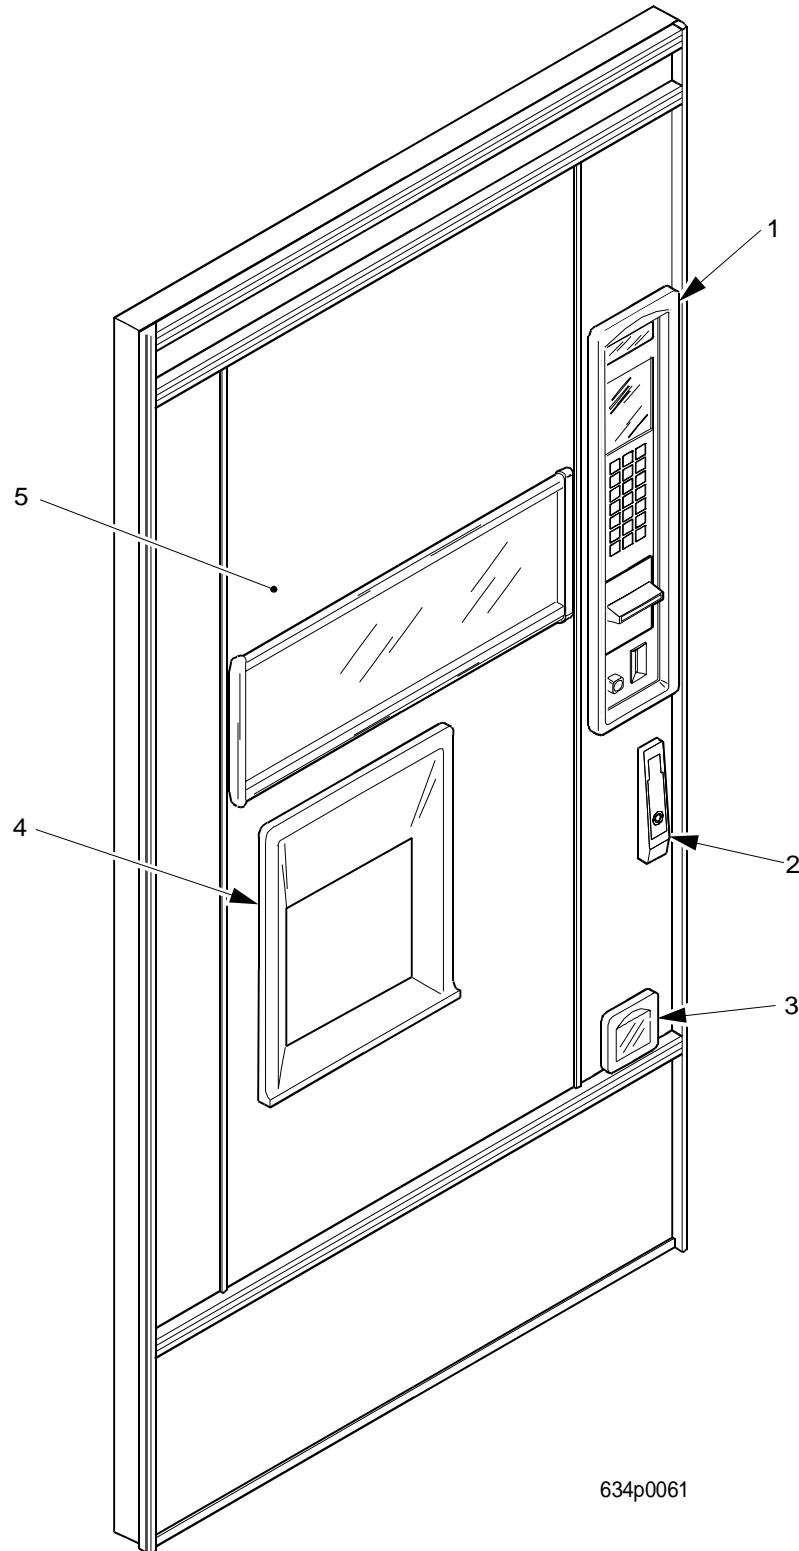

EuroDrink Parts Manual

634p0061

Figure 6. Door Assembly Exterior - Standard Style

EuroDrink Parts Manual

TABLE 6. DOOR ASSEMBLY EXTERIOR - STANDARD STYLE

INDEX	PART NUMBER	DESCRIPTION	QTY
1	1575047	CASTING-MONETARY FRAME-BLACK	1
2	-	DOOR LOCK AND HANDLE ASSEMBLY (FIGURE 14)	1
3	-	COIN CUP ASSEMBLY (FIGURE 12)	1
4	3152045	FRAME-CUP DELIVERY DOOR	1
5	6342069	DISPLAY PHOTO-P.O.P. (WITHOUT BACKLIT OPTION)	1