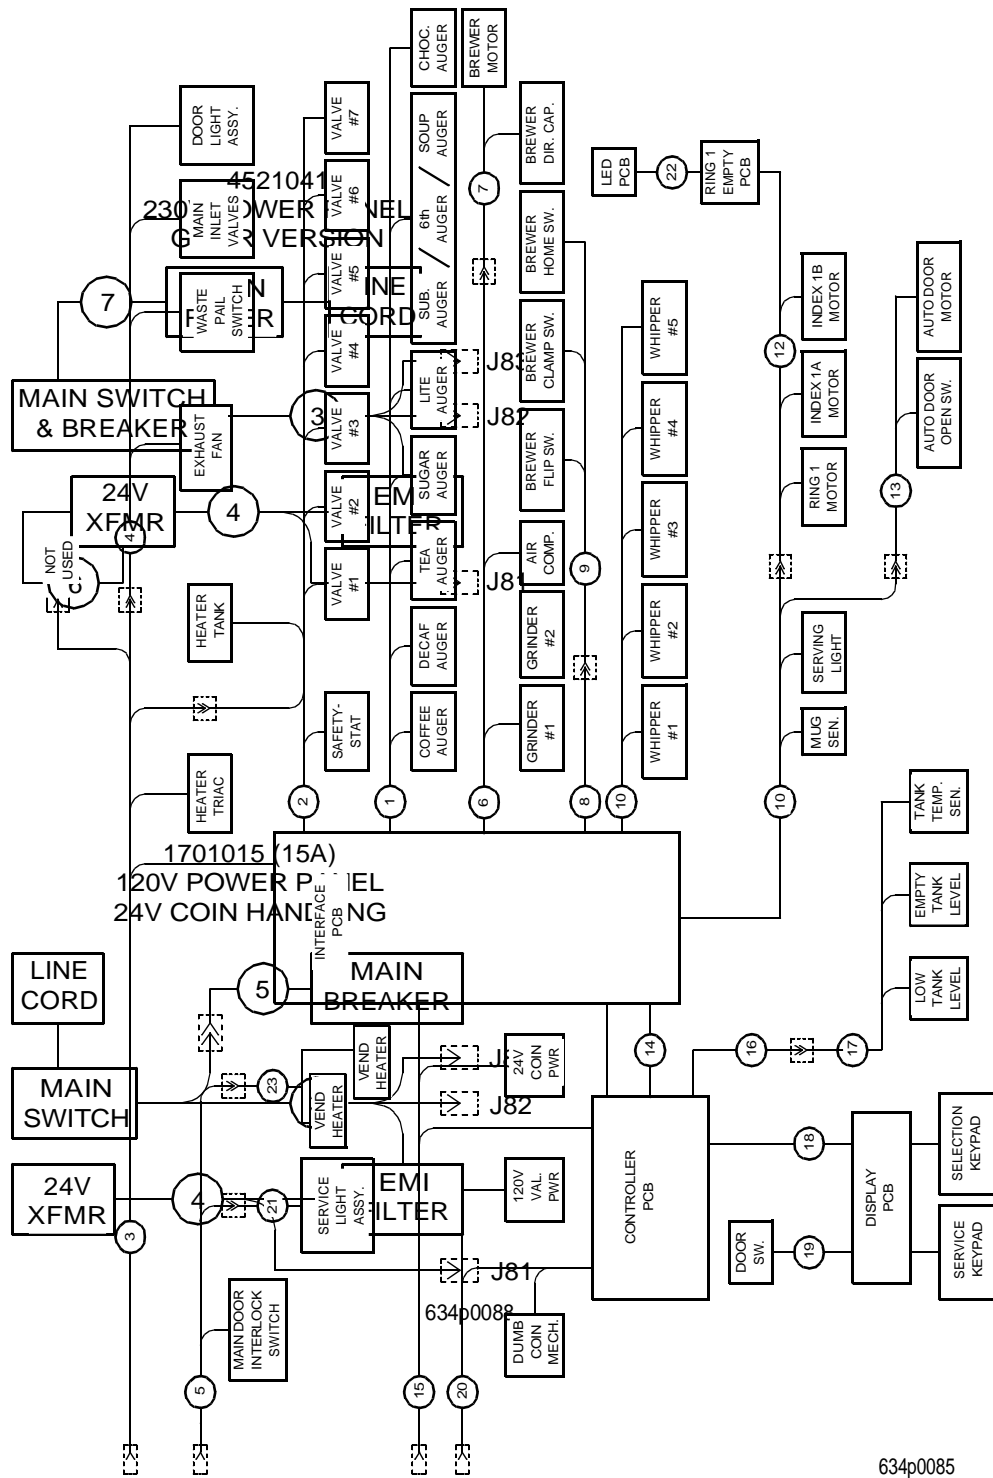

EuroDrink Parts Manual

634p0085

Figure 88 - Power Wiring Harness (Continued)

EuroDrink Parts Manual

TABLE 88. POWER PANEL WIRING HARNESES

INDEX	PART NUMBER	DESCRIPTION
1	1579013	HARNESS - POWER PANEL - DOM.
2	1579017	HARNESS - COIN HANDLING POWER
3	1709000	HARNESS - POWER PANEL
4	1709001	JUMPER - TRANSFORMER
5	1709006	JUMPER - MAIN SWITCH TO BREAKER
6	4279001	JUMPER - 230 V TRANSFORMER - PRIMARY
7	1709002	JUMPER - MAIL LINE FILTER