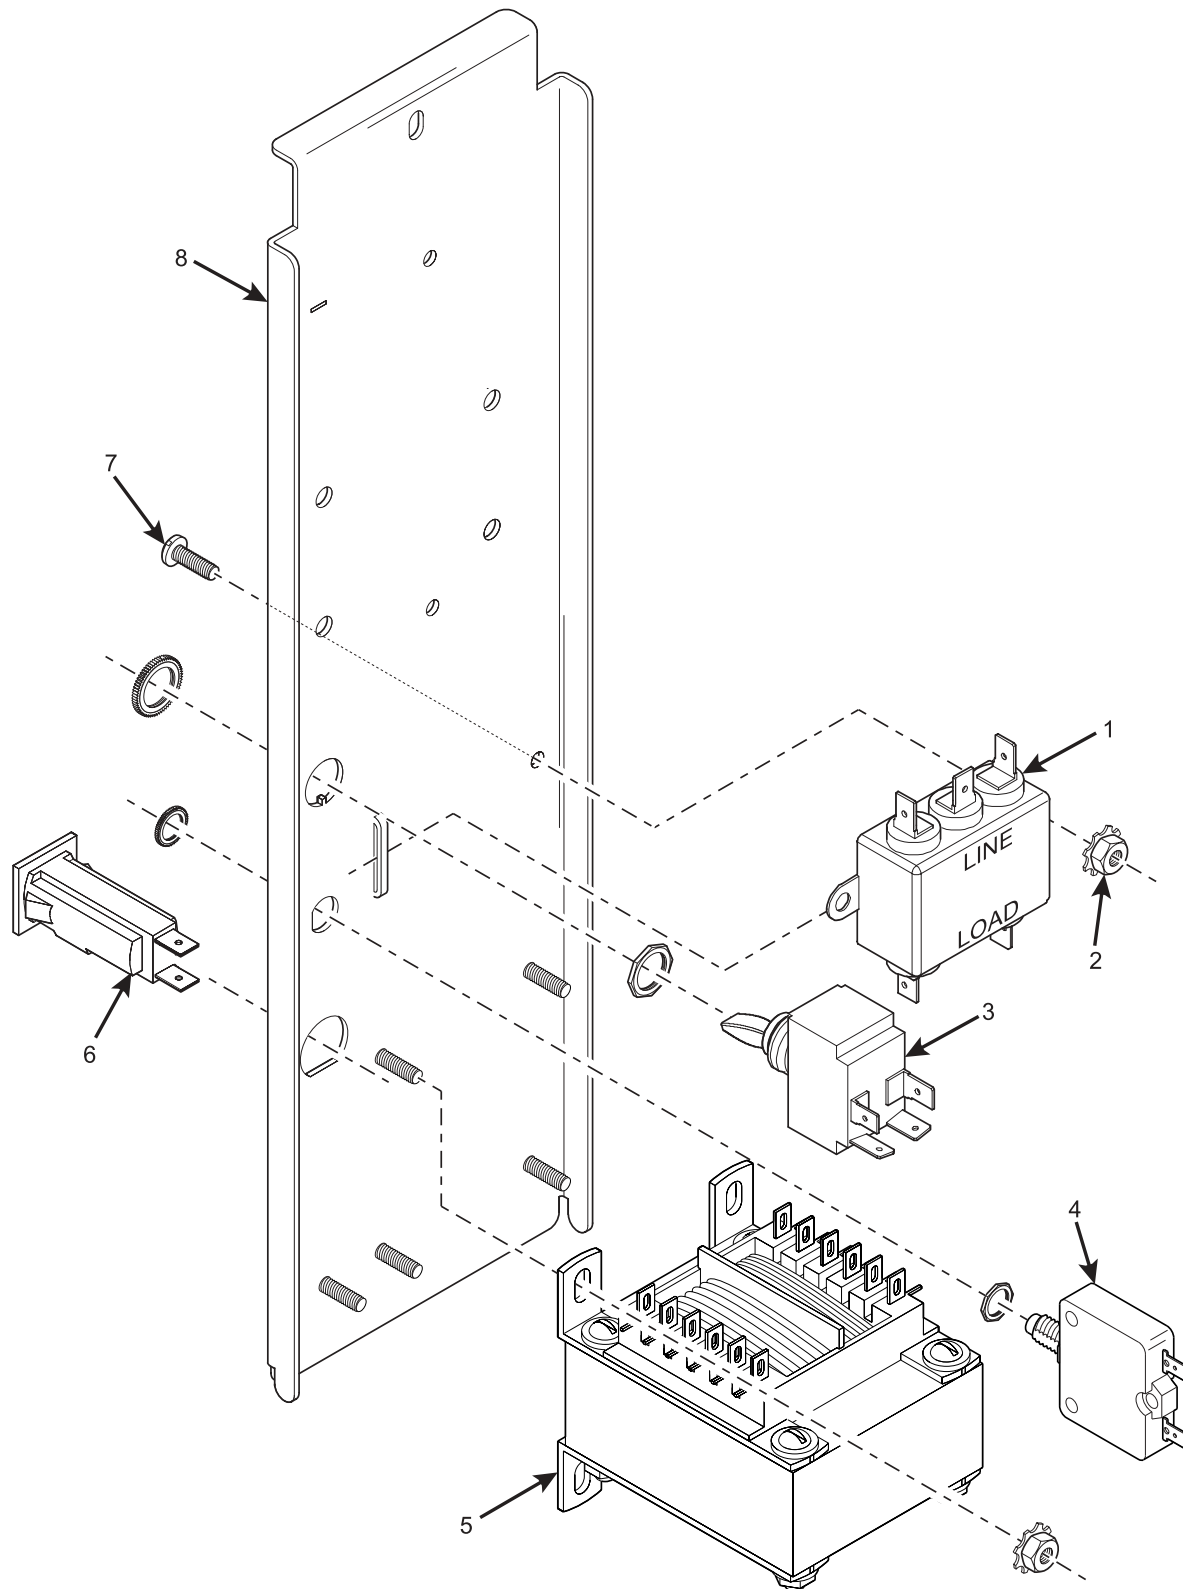

EuroDrink Parts Manual

Figure 38. Leg, Leveler, and Leg and Hinge Assemblies

EuroDrink Parts Manual

TABLE 38. LEG, LEVELER, AND LEG AND HINGE ASSEMBLIES

INDEX	PART NUMBER	DESCRIPTION	QTY
1	6231034	PLUG - HOLE (NOT USED IN ALL APPLICATIONS)	2
2	1172021	NUT - 1/4-20 WHIZ-LOCK	2
3	6231203	PLATE - HINGE LEG BOLT	1
4	1211112	TRAY BOLT	2
5	6231163	LEG, HINGE, AND LEVELER ASSEMBLY	1
6	1471098	LEVELER - CABINET	1
7	1571115	LEG AND HINGE ASSEMBLY	1
8	9900218	SCREW - # 5/16 X 1 W/LOCKING RING	14
9	1471237	LEG AND LEVELER ASSEMBLY - CABINET	3
10	1571127	LEG ASSEMBLY - CABINET	1
11	1471098	LEVELER - CABINET	1

EuroDrink Parts Manual

Figure 39. Power Panel Assembly - All 115 V

EuroDrink Parts Manual

TABLE 39. POWER PANEL ASSEMBLY - ALL 115 V

INDEX	PART NUMBER	DESCRIPTION	QTY
-	1701015	POWER PANEL ASSEMBLY - DOMESTIC	-
1	9989100	INTERFERENCE FILTER	1
2	9900081	NUT - #8-32 KEPS ZINC PLATE	6
3	9984629	SWITCH - TOGGLE - DPST - 20 AMP	1
4	9989672	BREAKER - 15 AMP	1
5	9989046	24 V TRANSFORMER - DUAL PRI. - .187 TERM	1
6	9989674	CIRCUIT BREAKER - 4 AMP	1
7	1211110	8-32 X 1/4 RHS MACH SCREW - Z.P.	6
8	1701025	PLATE - HOUSING - PANEL	1
-	6849015	JUMPER - POWER SWITCH (MEXICO) - (NOT SHOWN)	1
-	9989110	FILTER - POWER LINE - EMI (MEXICO) - (NOT SHOWN)	1