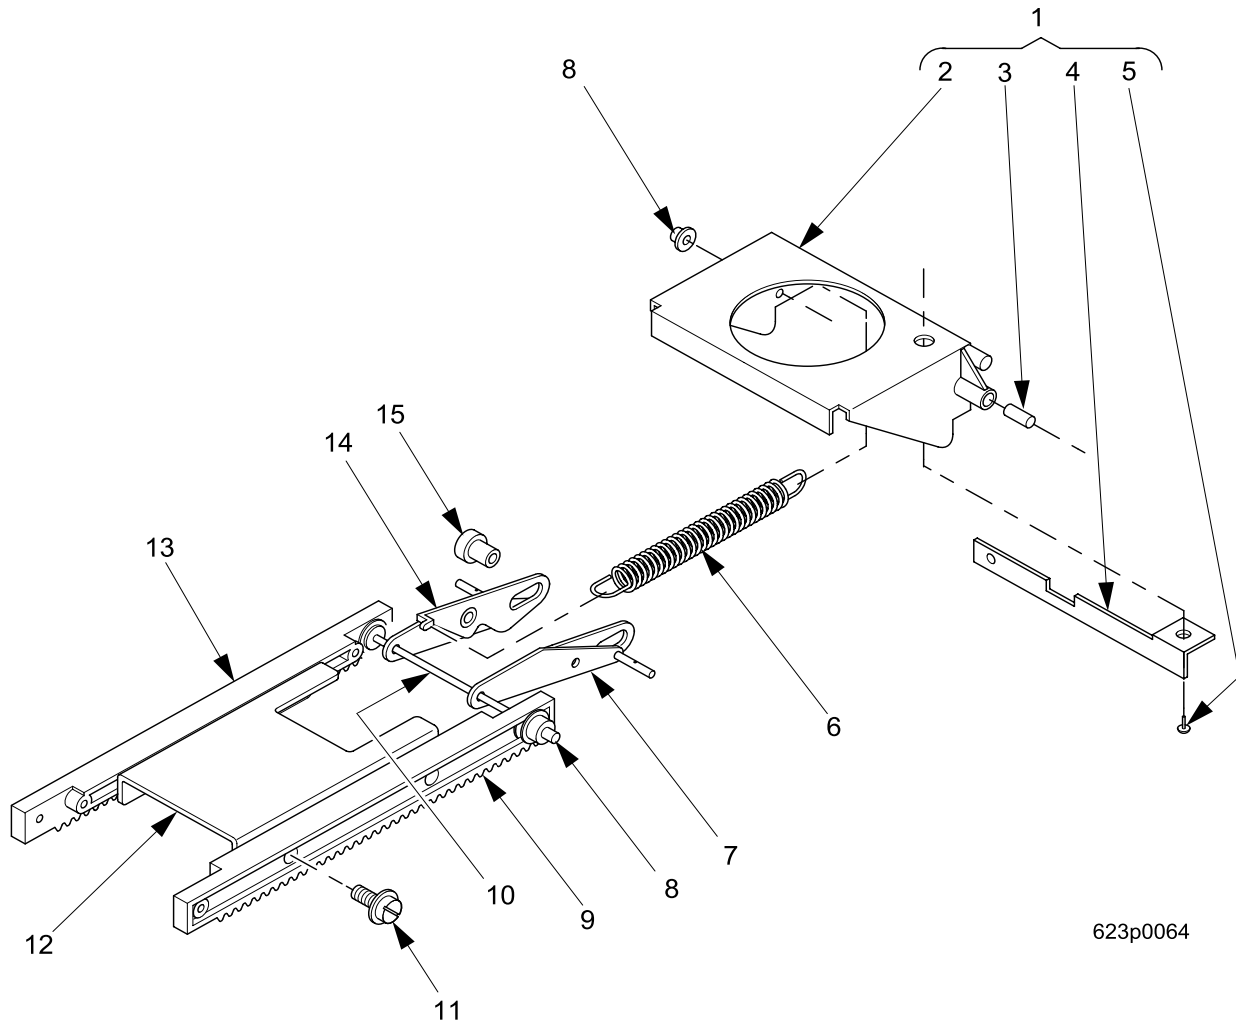

EuroDrink Parts Manual

Figure 44. Barrel Assembly - Single Brewer

EuroDrink Parts Manual

TABLE 44. BARREL ASSEMBLY - SINGLE BREWER

INDEX	PART NUMBER	DESCRIPTION	QTY
-	6234328	BARREL ASSEMBLY - SINGLE BREWER	REF
1	6134152	MANIFOLD ASSEMBLY - HOSE-BREW BARREL (INCLUDES INDEX NUMBERS 2 THROUGH 9)	1
2	6134192	PLUG BREWER MANIFOLD	1
3	6134178	MANIFOLD & INSERT ASSEMBLY - BREWER	1
4	6104193	QUAD RING SEAL	1
5	6204229	DEFLECTOR - MANIFOLD	1
6	6134197	TUBE - AIR JET	1
7	6106107	ROLL PIN	1
8	6134173	SHOULDER SCREW	2
9	6134155	VALVE - MANIFOLD - BREWER BARREL	1
10	6234305	LOWER INSERT ASSEMBLY - BREWER BARREL (INCLUDES INDEX NUMBERS 11 THROUGH 14)	1
11	6104193	QUAD RIND SEAL	1
12	6234375	SEAL - BREWER	1
13	6104181	LOWER INSERT BREWER BARREL	1
14	6234302	SCREEN - BREWER BARREL	1
15	6104184	BREWER BARREL	1
16	6104193	QUAD RING SEAL	1
17	6234213	EXTENTION - BREWER BARREL	1
18	6234207	TUBE - .375 ID X .562 OD X .75 L	1

EuroDrink Parts Manual

Figure 45. Rack Assembly - Single Brewer

EuroDrink Parts Manual

TABLE 46. RACK ASSEMBLY - SINGLE BREWER

INDEX	PART NUMBER	DESCRIPTION	QTY
-	6234001	RACK ASSEMBLY - BREWER	REF
1	6234222	ROLLER - BREWER	4
2	6234116	BASKET HOUSING ASSEMBLY (INCLUDES INDEX NUMBERS 3 THROUGH 6)	1
3	6234250	BASKET HOUSING & WIPER ASSEMBLY	1
4	6234278	BEARING - RETURN LEVER ROLLER	2
5	6234118	FLAT SPRING - BASKET HOUSING	1
6	6204211	SCREW - #6-32 X 1/4 PHS T/C SS	1
7	6234256	SPRING - FLIP	2
8	6234261	ROLLER LINKAGE ASSEMBLY - RIGHT	1
9	6234275	RACK ASSEMBLY - RIGHT - BREWER	1
10	6234110	SHAFT - FLIP	1
11	6234295	SCREW - #8-32 X .38 HHS W/LW	4
12	6234120	BRACKER ASSEMBLY - RACK	1
13	6234274	RACK ASSEMBLY - LEFT - BREWER	1
14	6234260	ROLLER LINKAGE ASSEMBLY - LEFT	1
15	6234292	RETURN LEVER ROLLER ASSEMBLY	2