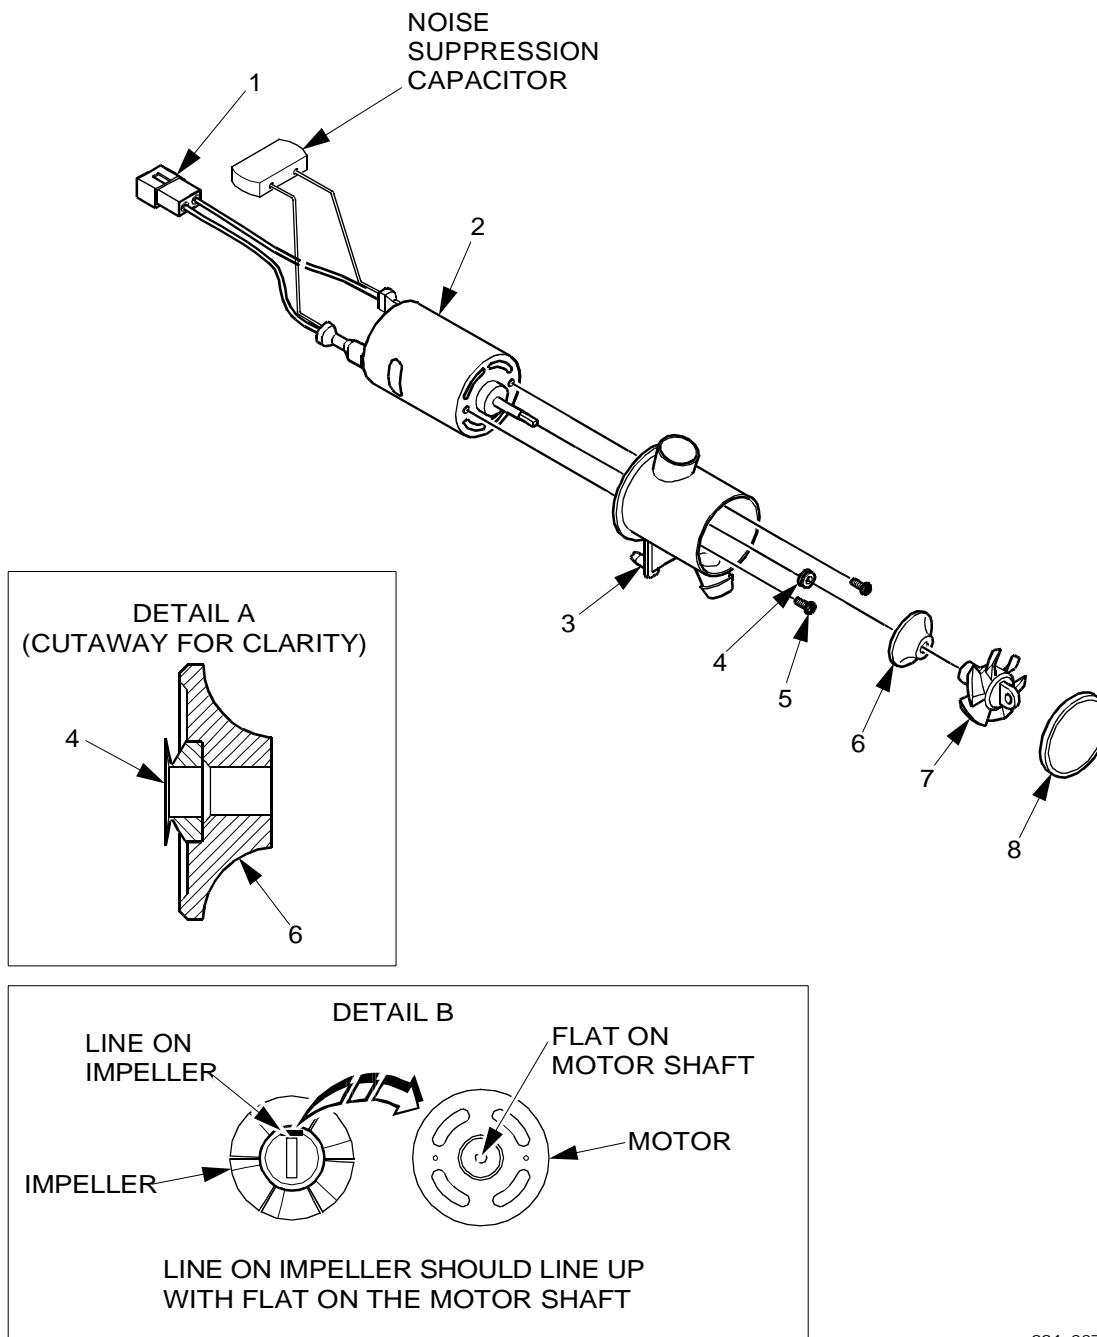

EuroDrink Parts Manual

Figure 70. Standard Whipper Assemblies

EuroDrink Parts Manual

TABLE 70. STANDARD WHIPPER ASSEMBLIES

INDEX	PART NUMBER	DESCRIPTION	QTY
-	6237195	WHIPPER ASSEMBLY - DRINK (115 V)	REF
	6337081	WHIPPER ASSEMBLY - DRINK (230 V)	
1	6237157	WIRING HARNESS - WHIPPER MOTOR (115 V) (DOES NOT INCLUDE NOISE SUPPRESSION CAPACITOR)	1
	6339025	HARNESS - WHIPPER MOTOR - SUPPRESSION (230 V)	
2	6237111	MOTOR - WHIPPER - 24 VDC	1
3	6237193	HOUSING - WHIPPER	1
4	6237110	V-RING SHAFT SEAL	1
5	6237119	SCREW	2
6	6237192	SPACER - WHIPPER	1
7	6237194	IMPELLER - WHIPPER	1
8	6337085	COVER - WHIPPER	1
-	6237117	IMPELLER REMOVAL TOOL (PART OF BAG ASSEMBLY)	1