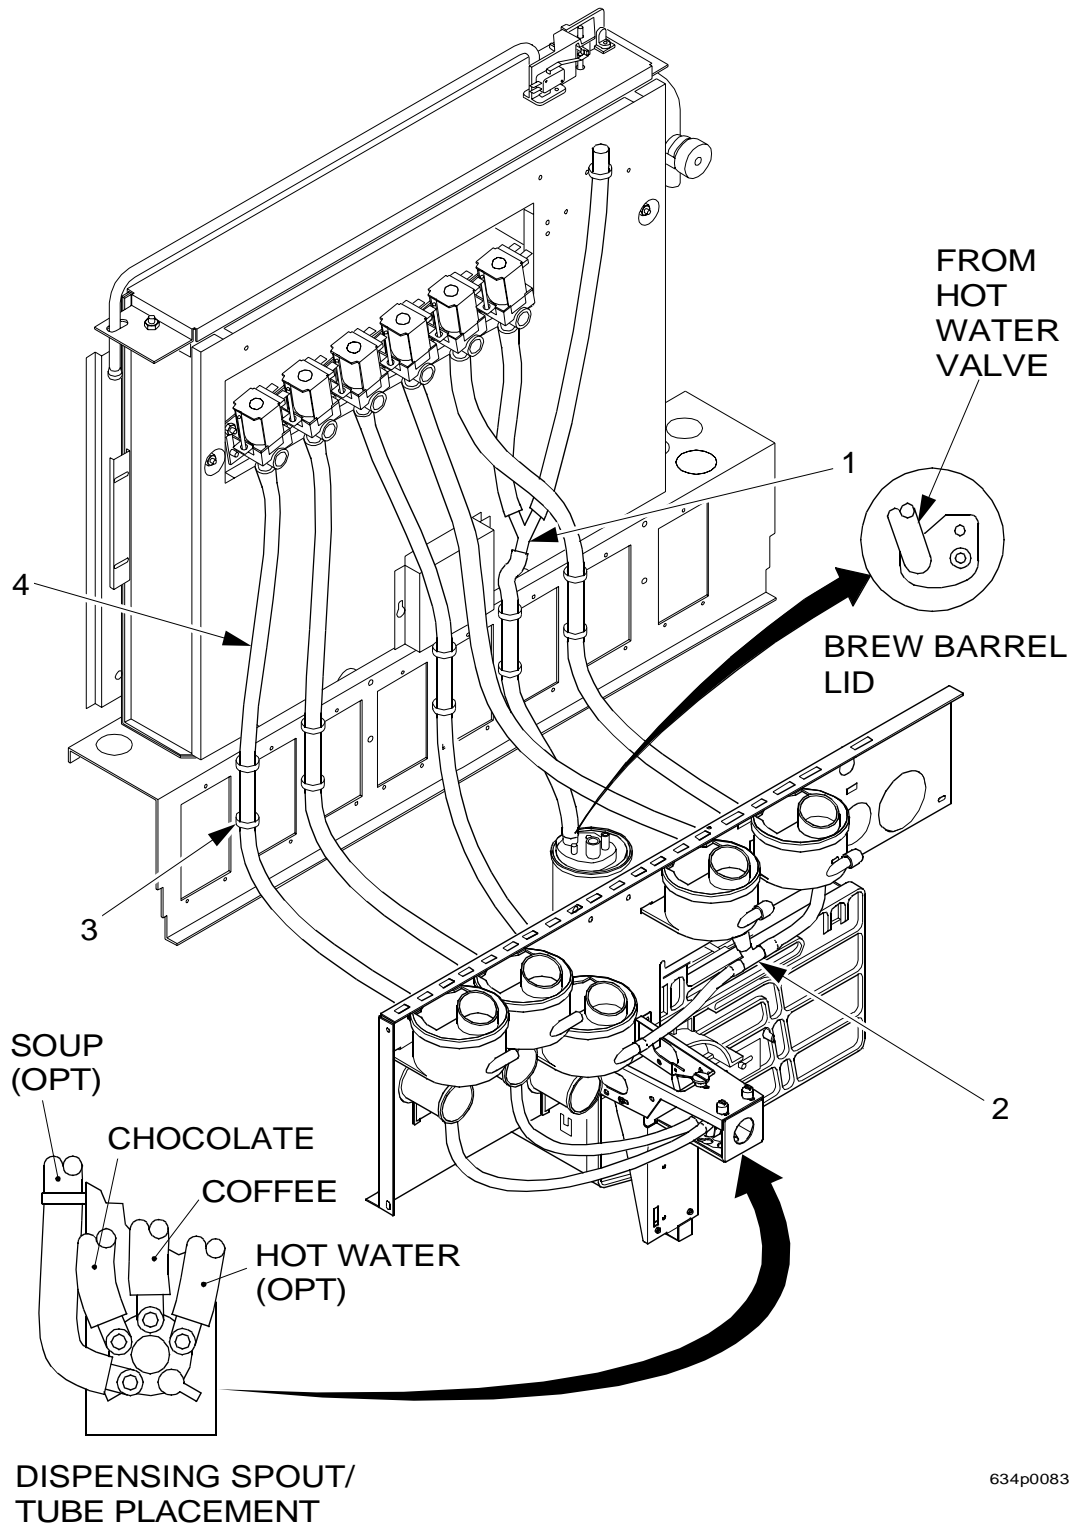

TABLE 84. LIQUID DISTRIBUTION SYSTEM - FRESH BREW - PART 1

EuroDrink Parts Manual

Figure 84. Liquid Distribution System - Fresh Brew - Part 1

EuroDrink Parts Manual

TABLE 84. LIQUID DISTRIBUTION SYSTEM - FRESH BREW - PART 1

INDEX	PART NUMBER	DESCRIPTION	QTY
1	3017006	SYRUP TUBE TEE SPLICE	1
2	6237164	"T"-CONN.-1/2"O.D. X 3/8"I.D.	-
3	6237099	CLAMP-TUBE	*
4	6338021	TUBING-SILICONE-.375 IDX.562	A/R

* 2 PER VALVE ASSEMBLY