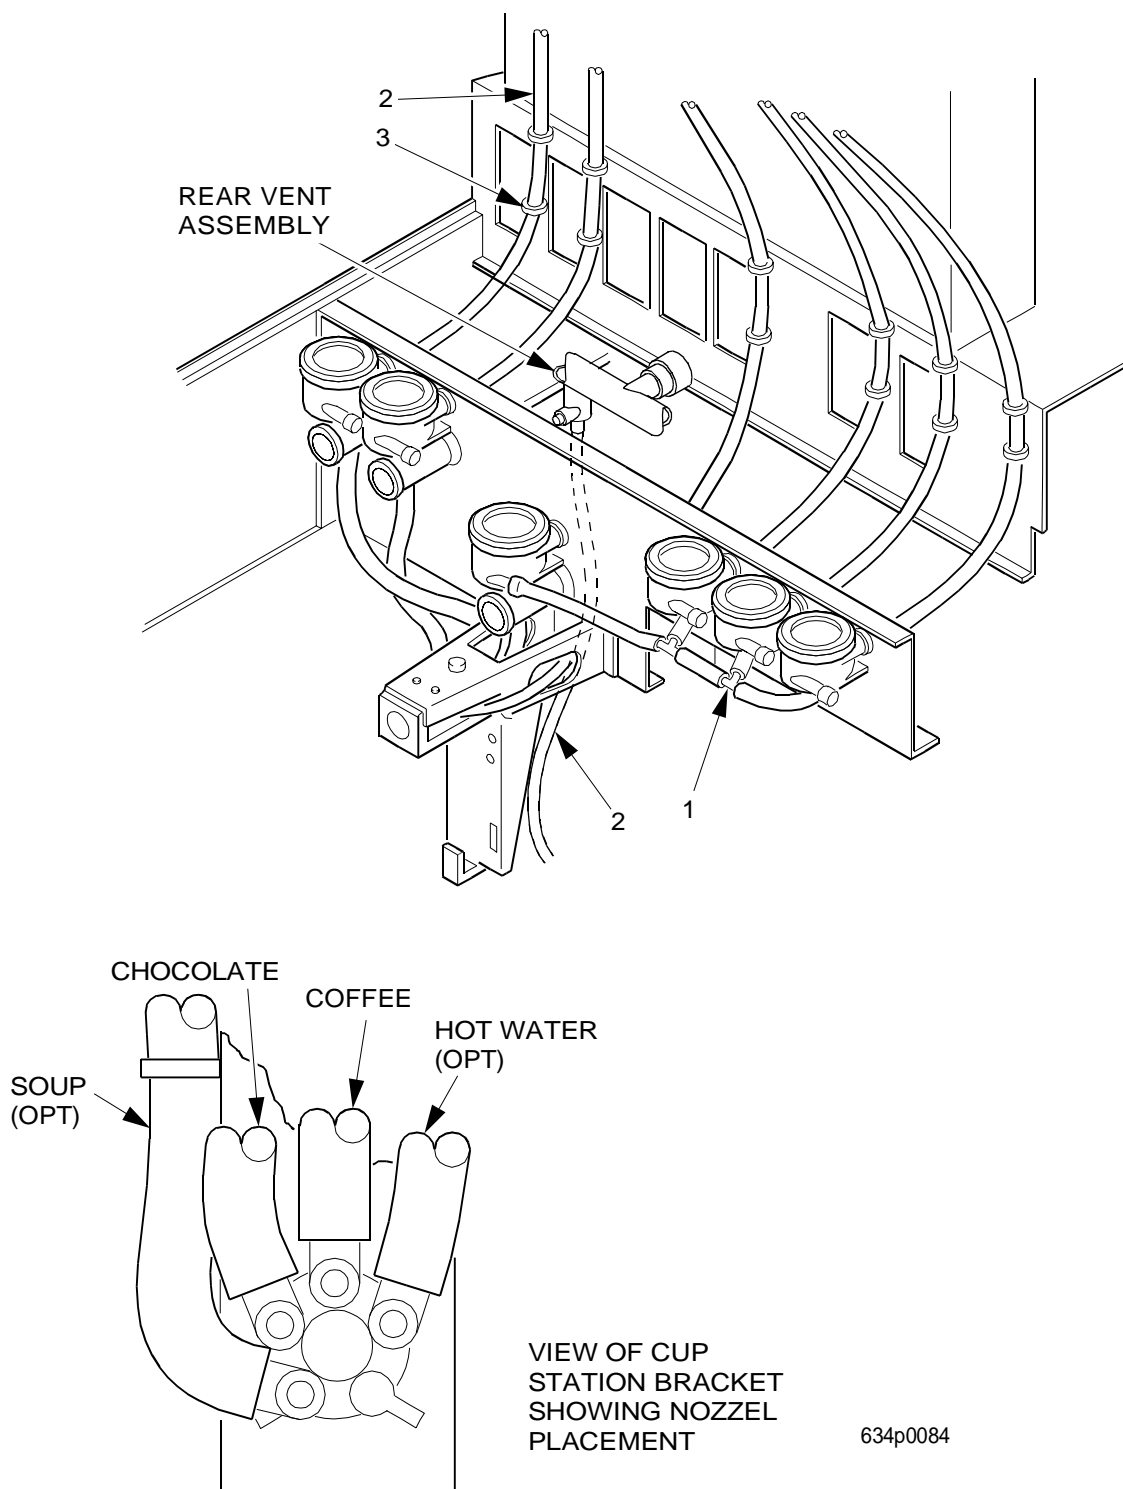

TABLE 86. LIQUID DISTRIBUTION SYSTEM - FREEZE DRY

EuroDrink Parts Manual

Figure 86. Liquid Distribution System - Freeze Dry

EuroDrink Parts Manual

TABLE 86. LIQUID DISTRIBUTION SYSTEM - FREEZE DRY

INDEX	PART NUMBER	DESCRIPTION	QTY
1	6237164	"T"-CONN.-1/2"O.D. X 3/8"I.D.	2
2	6338021	TUBING-SILICONE-.375 IDX.562	A/R
3	6237099	CLAMP-TUBE	*

* 2 PER VALVE ASSEMBLY