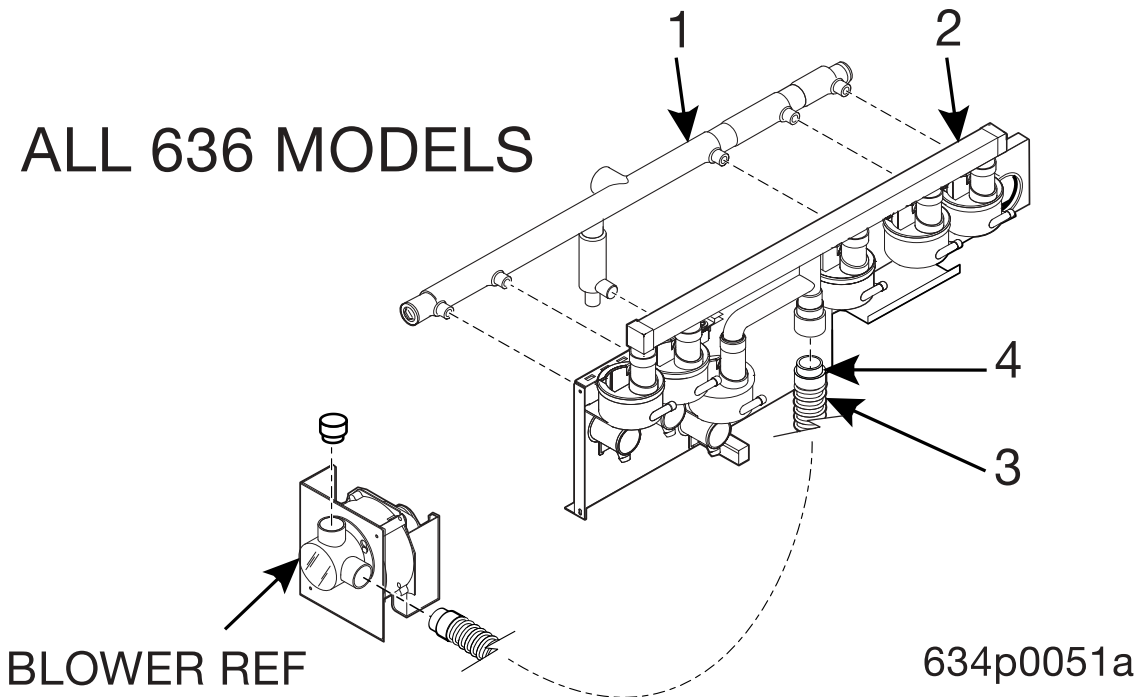

ALL 636 MODELS