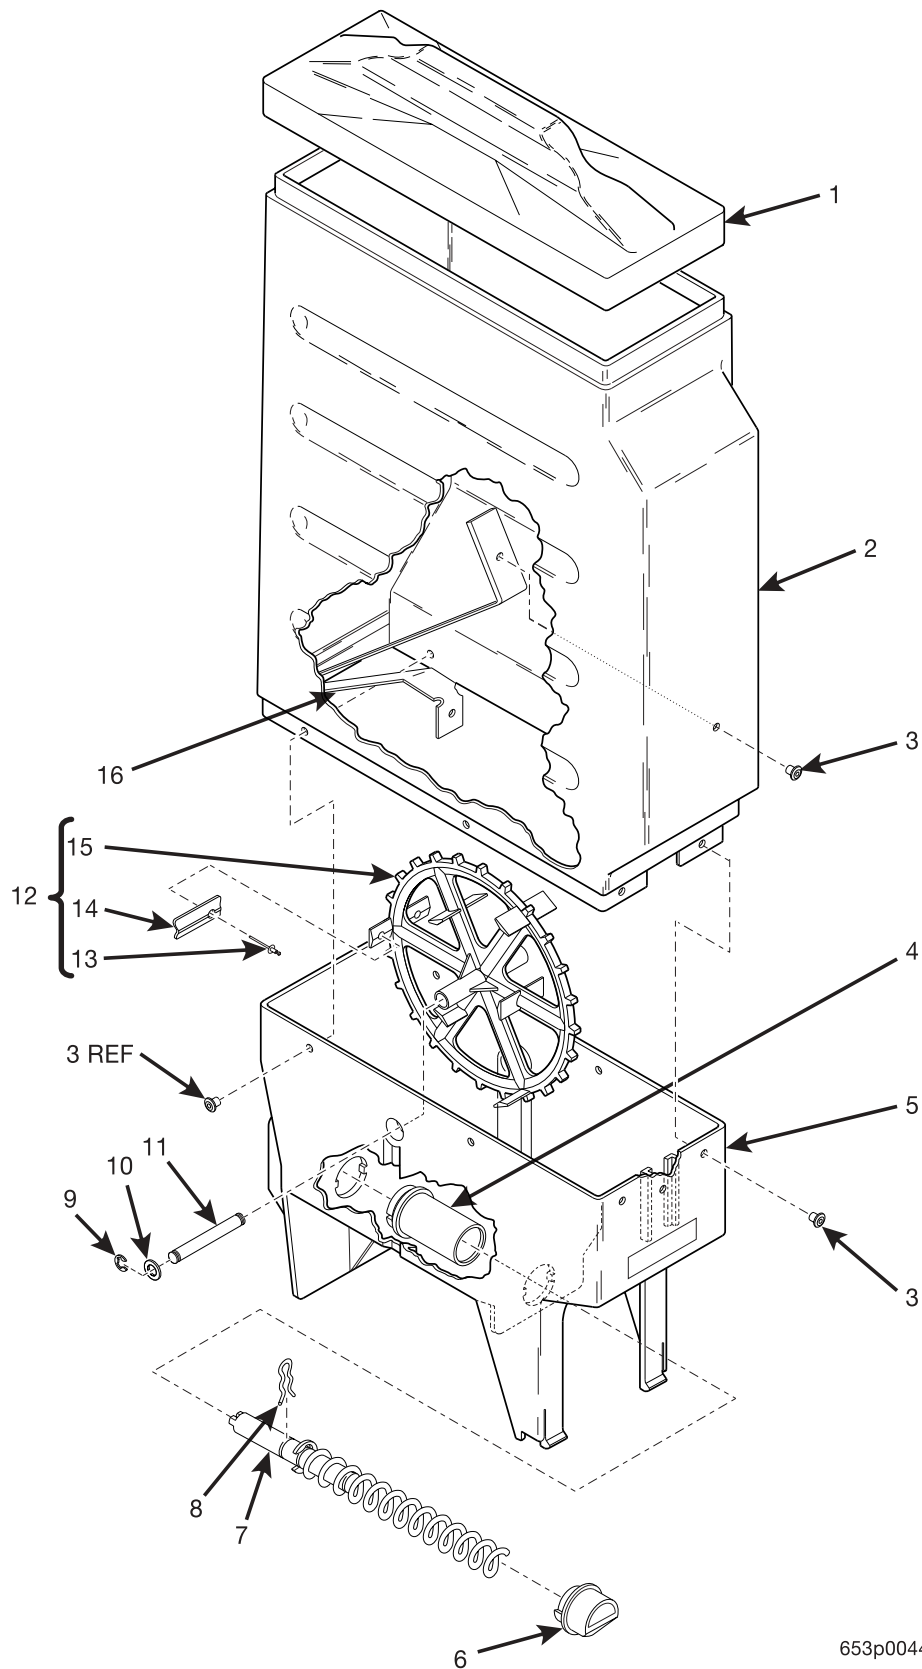

EuroDrink Parts Manual

653p0044

Figure 62. Canister Assembly 6337023

EuroDrink Parts Manual

TABLE 62. CANISTER ASSEMBLY 6337023

INDEX	PART NUMBER	DESCRIPTION	QTY
-	6337023	CANISTER ASSEMBLY - DECAF - FRESH BREW	-
1	6237069	LID - CANISTER	1
2	6337025	SLEEVE - CAN.	1
3	6237019	ALUMINUM "POP" RIVET - .187 DIA	8
4	6237014	BEARING - CANISTER	1
5	6337021	CANISTER BASE	1
6	6237063	NOZZLE - DISPENSING - CANISTER	1
7	6237095	AUGER AND SHAFT ASSEMBLY	1
8	6337020	CLIP - SPRING	1
9	9900415	RETAINING RING - REINFORCED "E" TYPE - .156	2
10	6237116	WASHER - SEAL - WEAR PLATE	2
11	6337032	SHAFT - CANISTER - COFFEE	1
12	6337030	MIXING WHEEL ASSEMBLY (INCLUDES INDEX NUMBERS 10 THROUGH 12)	1
13	6237019	ALUMINUM "POP" RIVET - .187 DIA	2
14	6337087	EXTENSION - WHEEL - F.B.	2
15	6337086	MIXING WHEEL - F.B. COFFEES	1
16	6237020	SPRING - GROUND COFFEE	1