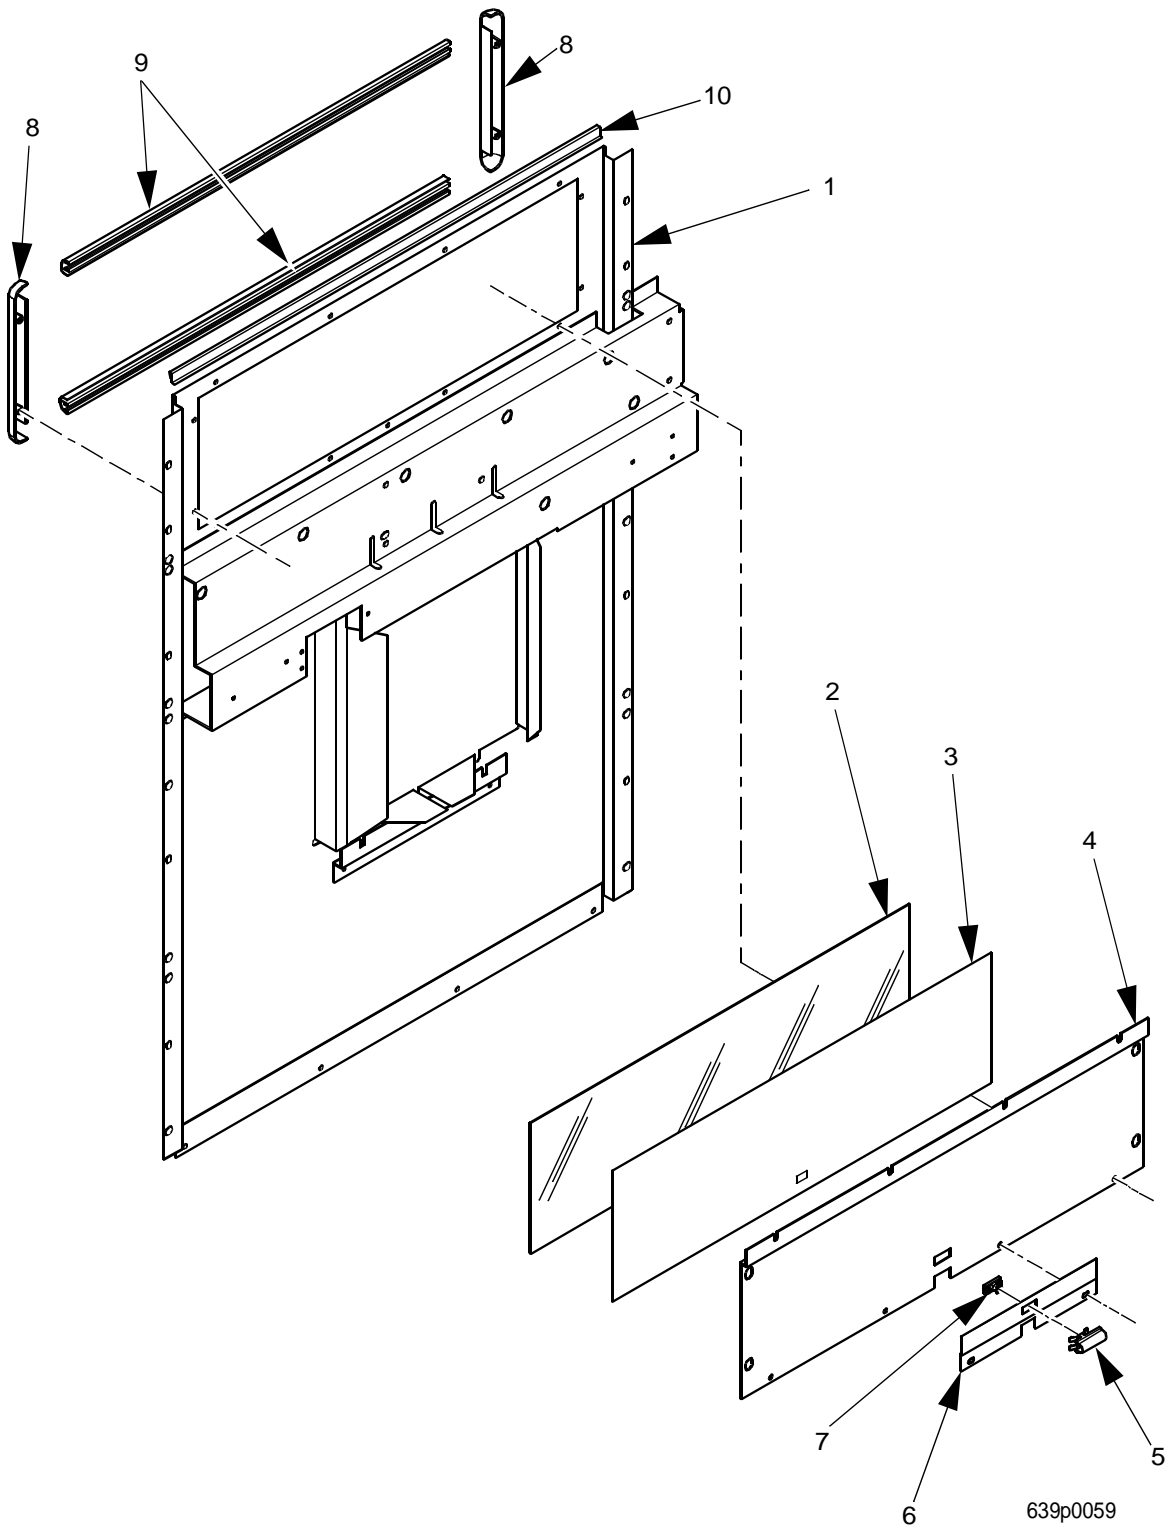

EuroDrink Parts Manual

Figure 10. Center Panel Assembly - Backlit

EuroDrink Parts Manual

TABLE 10. CENTER PANEL ASSEMBLY - BACKLIT

INDEX	PART NUMBER	DESCRIPTION	QTY
1	6342073	CENTER PLATE ASSEMBLY-"T"-GREY	1
	6342074	CENTER PLATE ASSEMBLY-NU WHITE	
	6342098	CENTER PLATE ASSEMBLY-"T"-WHITE	
	6342075	PANEL ASSEMBLY-CENTER TRIM (MILLENNIA STYLE)	
	6342072	CENTER PLATE ASSEMBLY - N.V. BLACK	
2	6342082	COVER-MENU INSERT-THICK	1
3	6342042	INSERT - MENU SELECTIONS - EURO COFFEE - SWEDISH	1
	6342025	INSERT-SELECTIONS-FRENCH	
	6342027	INSERT-MENU SELECTIONS-EURO COFFEE-UK	
	6342028	INSERT-SELECTIONS-SPANISH	
	6362024	INSERT-SELECTIONS.-FD/FB-EURO COFFEE-GERMAN	
	6342089	INSERT-MENU-SELECTIONS-EURO COFFEE-BELGIUM (FLEMISH)	
	6342027	INSERT - MENU - SELECT - EURO COFFEE	
4	6342079	PLATE-BACKING MENU	1
5	6739013	INDICATOR LAMP-28V	1
6	6342080	PLATE-SERVE LIGHT	1
7	6362021	LENS-RECTANGULAR-RED	1
8	G6262033	END CAP-MENU BOARD	2
9	6342081	TRIM-SELECT INSERT	2
10	6342083	TRIM-HORIZONTAL BACKLIT P.O.P.	1