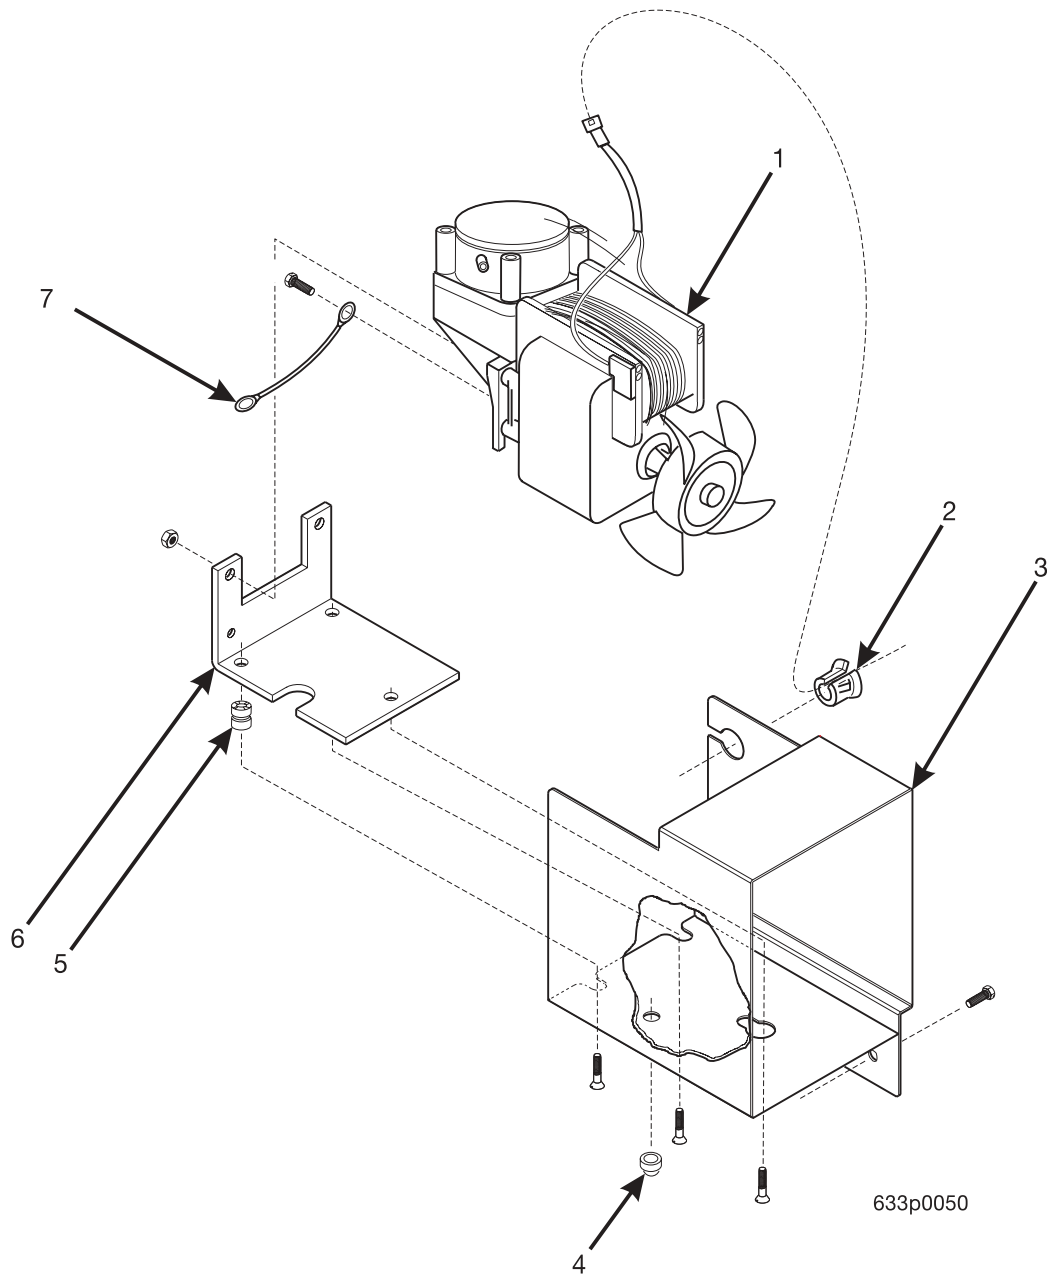

TABLE 78. AIR COMPRESSOR ASSEMBLY (ARG./US./FR./GER./S.A./SP./U.K.)

EuroDrink Parts Manual

Figure 78. Air Compressor Assembly (ARG./US./FR./GER./S.A./SP./U.K.)

EuroDrink Parts Manual

TABLE 78. AIR COMPRESSOR ASSEMBLY (ARG./US./FR./GER./S.A./SP./U.K.)

INDEX	PART NUMBER	DESCRIPTION	QTY
-	6334000	AIR COMPRESSOR ASSEMBLY - 230 V	1
1	6334010	AIR COMPRESSOR - BREWER - 230 V	1
2	3502907	BUSHING #OCB-500	1
3	6334008	COVER - AIR COMPRESSOR	1
4	6231319	BUMPER - PLUG	1
5	6237205	VIBRATION ISOLATOR - .250 DIAMETER	3
6	6334009	BRACKET - AIR COMPRESSOR	1
7	9984094	GROUND WIRE - GROUND	1