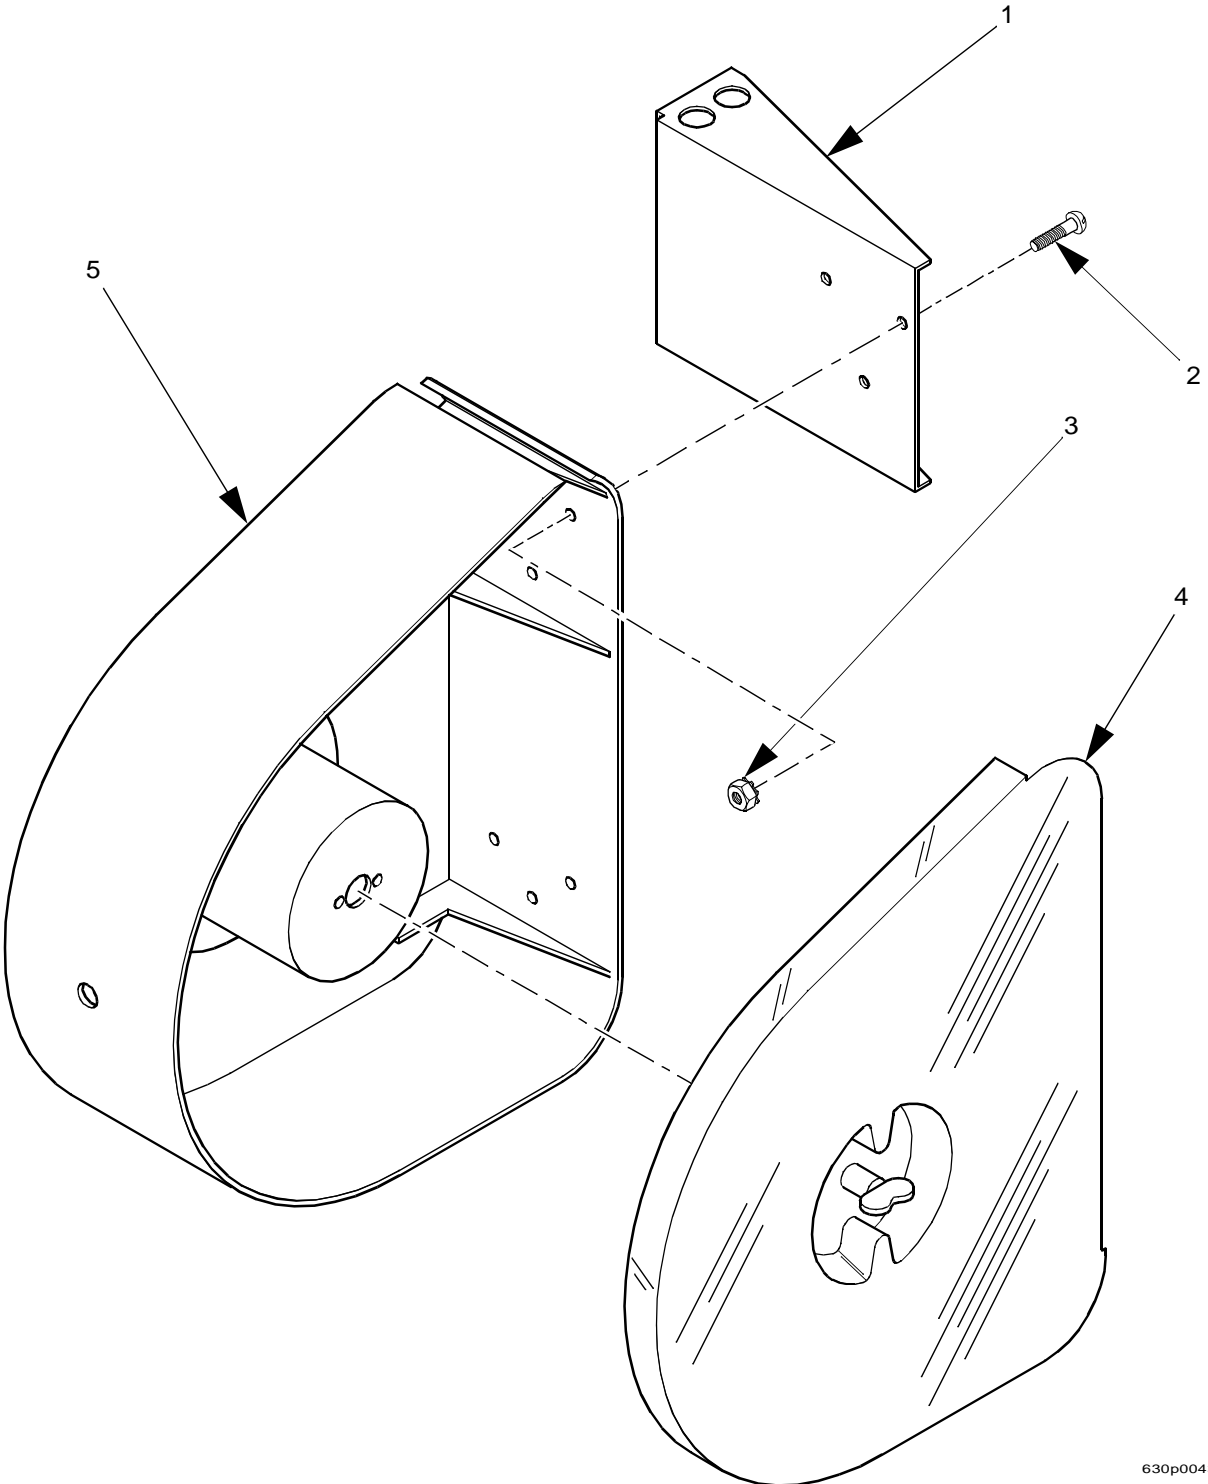

EuroDrink Parts Manual

630p0043

Figure 48. Filter Paper Housing and Cover

EuroDrink Parts Manual

TABLE 48. FILTER PAPER HOUSING AND COVER

INDEX	PART NUMBER	DESCRIPTION	QTY
-	6234622	PAPER ROLL ASSEMBLY (INCLUDES INDEX NUMBER 1, 2, 3, 5, AND 6)	1
1	6234625	BRACKER - PAPER ROLL	1
2	9900020	SCREW - #8-32 X 1/2 RHS MACH. ZINC	3
3	9900081	NUT - #8-32 KEPS ZINC PLATE	3
4	6154238	COUVER ASSEMBLY - FILTER PAPER HOUSING	1
5	6234630	HOUSING ASSEMBLY - FILTER PAPER	1
6	6134234	RECEP 1/4 TURN #82-35-302-15 (NOT SHOWN)	1
-	P6104459	FILTER PAPER PACKAGE ASSEMBLY	*