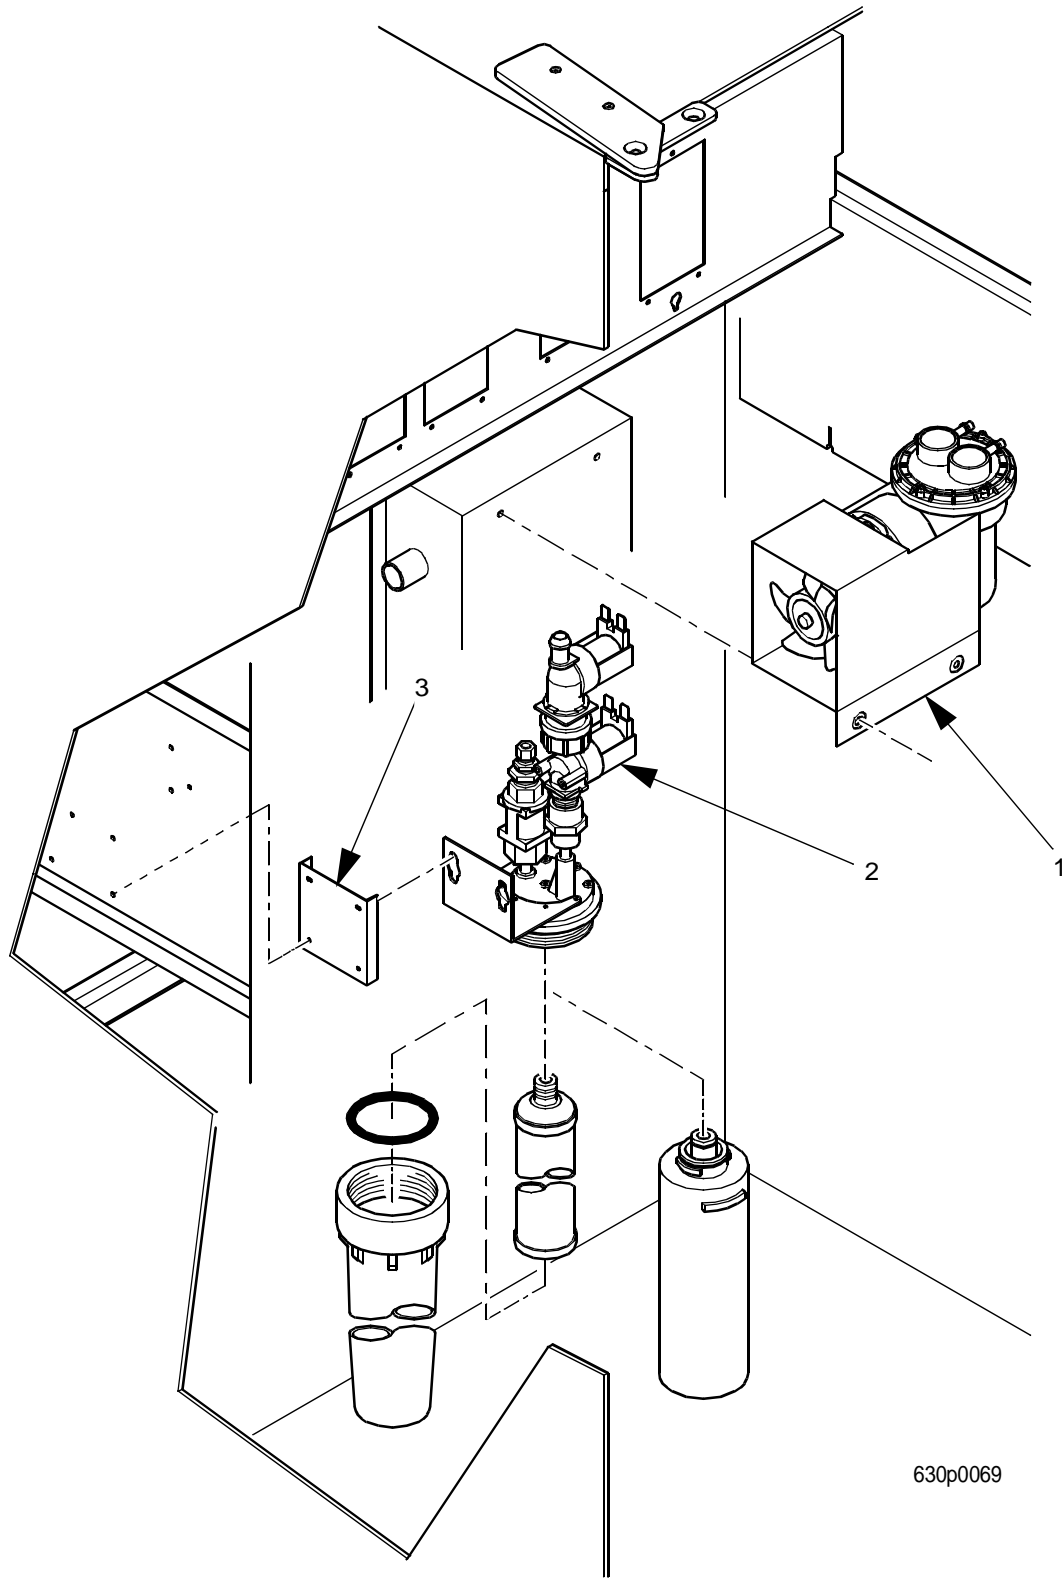

EuroDrink Parts Manual

Figure 31. Cabinet Assembly - Part 5

EuroDrink Parts Manual

TABLE 31. CABINET ASSEMBLY - PART 5

INDEX	PART NUMBER	DESCRIPTION	QTY
1	6234357	AIR COMPRESSOR ASSEMBLY-115V (FIGURE 77)	1
	6334000	AIR COMPRESSOR ASSEMBLY-230V (FIGURE 78)	
2	6331040	BRACKET/VALVE ASSEMBLY-H20 INLET 115V-WITHOUT FILTER OPTION (FIGURE 79)	1
	6331038	BRACKET/VALVE ASSEMBLY-H20 INLET- 230V-WITHOUT FILTER (FIGURE 79)	
	6408025	FILTER HEAD ASSEMBLY-EVERPURE-115V (FIGURE 80)	
	6408026	FILTER HEAD ASSEMBLY-EVERPURE-230V (FIGURE 80)	
	6338030	HEAD ASSEMBLY-FILTER-HYDRO LIFE-115V (FIGURE 81)	
	6338031	HEAD ASSEMBLY-FILTER-HYDRO LIFE-230V (FIGURE 81)	
	6338018	FILTER HEAD ASSEMBLY-CUNO-115VAC (FIGURE 82)	
	6338019	FILTER HEAD ASSEMBLY-CUNO-230VAC (FIGURE 82)	
3	6231142	PLATE-WATER FILTER (USED WITH WATER FILTER OPTIONS)	1
-	6201025	WASTE BUCKET (NOT SHOWN)	1
-	6261480	LINER-FLOOR	1
-	6231475	BUCKET-GROUNDS (MODEL 634)	1
-	6231478	BAG-GROUNDS BUCKET (MODEL 634)	-
-	6231230	BRUSH-1/2" DIA.	1
-	6231231	BRUSH-1 1/4" DIA.	1