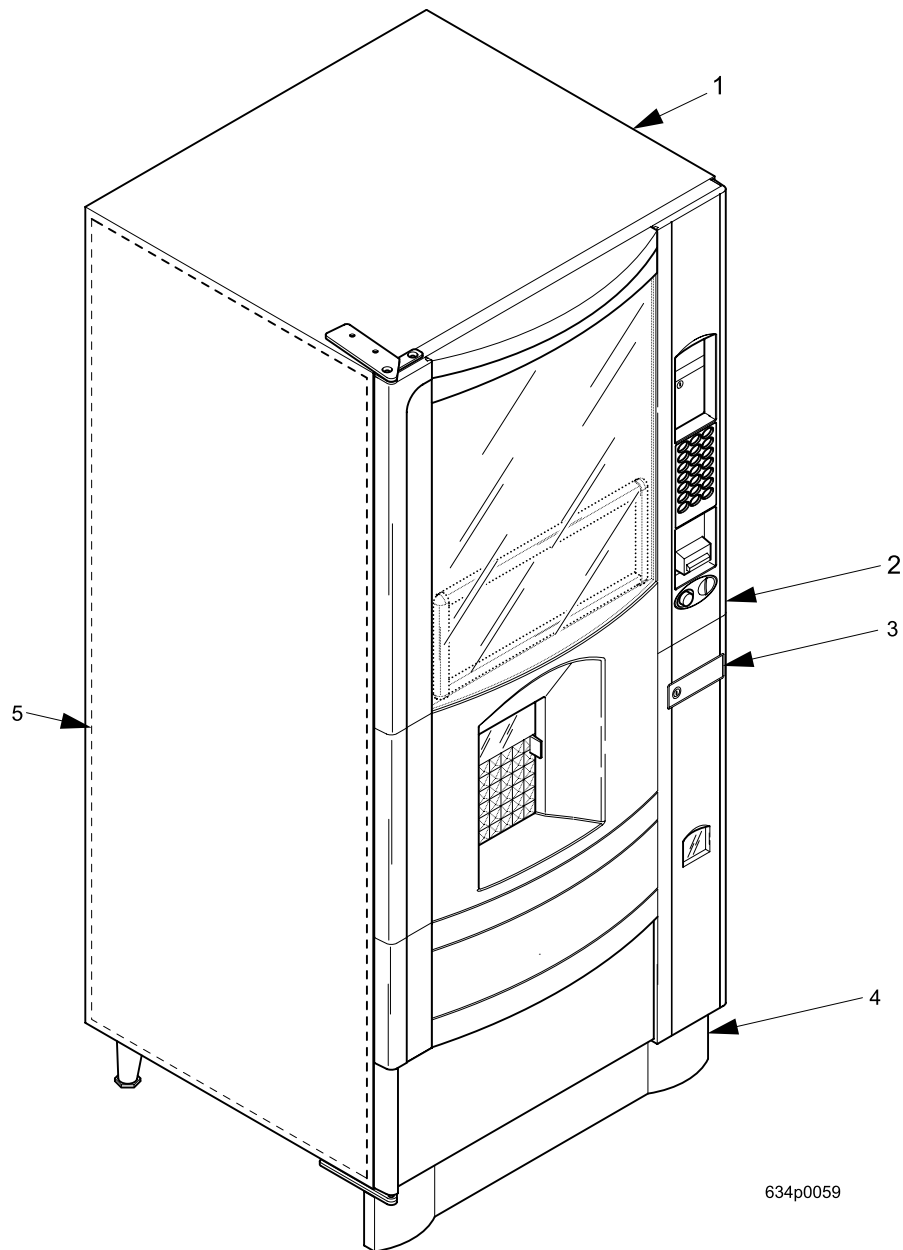

EuroDrink Parts Manual

TABLE 1. 634/636 MERCHANDISER

INDEX	PART NUMBER	DESCRIPTION	QTY
1	-	CABINET ASSEMBLY (FIGURES 27 THROUGH 31)	1
2	-	DOOR ASSEMBLY - MILLENNIA STYLE SHOWN (FIGURES 6 THROUGH 8)	1
3	6362030	DECAL - KEY - NESTLE MEXICO	1
4	-	BASE PLATE ACCESSORY (FIGURE 98)	OPT
5	6361053	DECAL - NESTLE MEXICO - LEFT SIDE	1
-	6361054	DECAL - NESTLE MEXICO - RIGHT SIDE (NOT SHOWN)	1