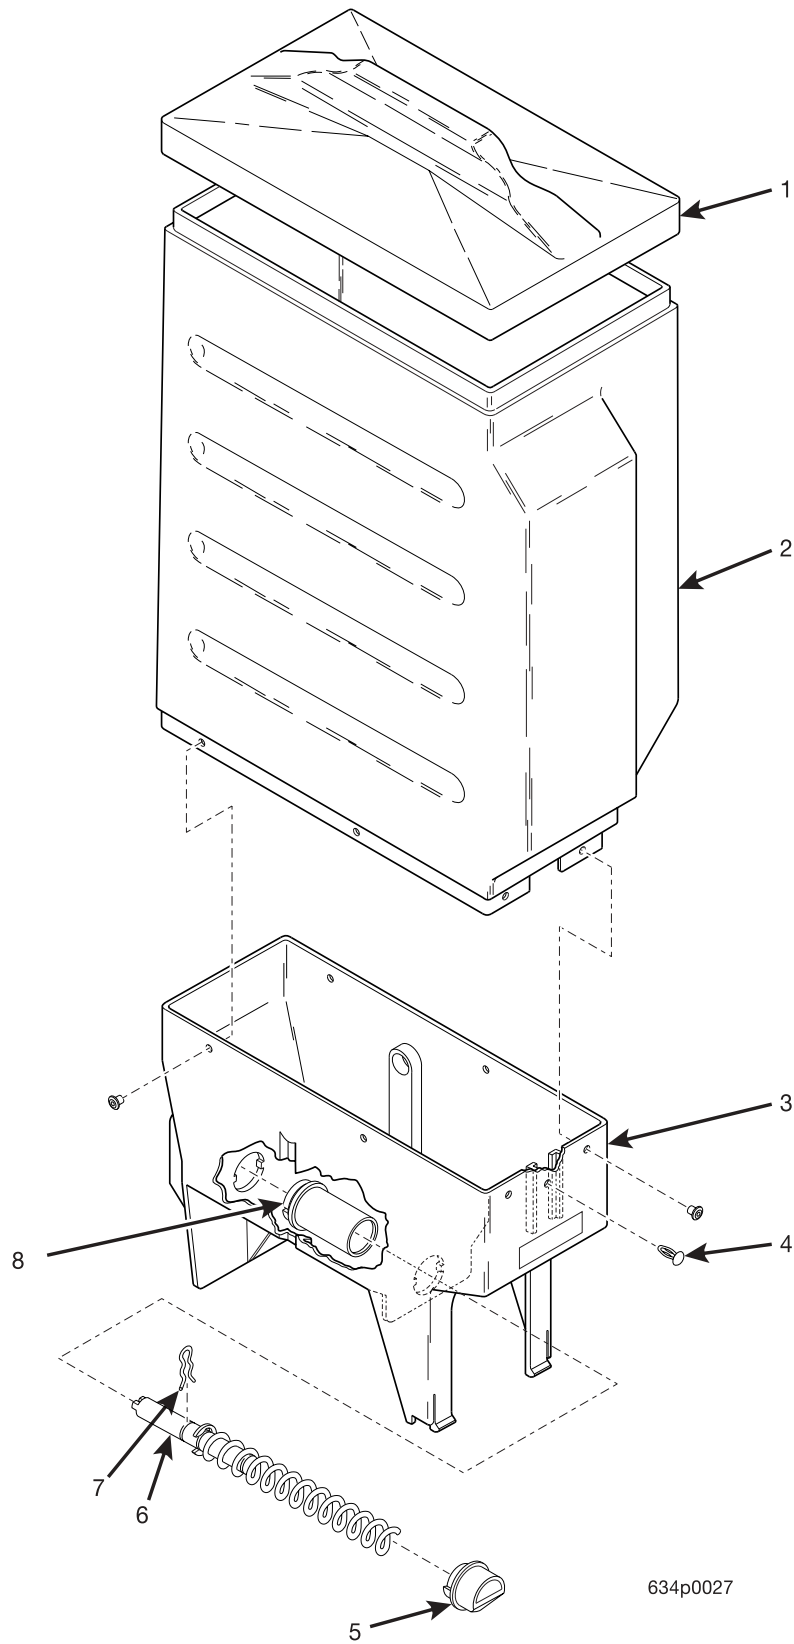

EuroDrink Parts Manual

Figure 55. Canister Assembly 6237420

EuroDrink Parts Manual

TABLE 55. CANISTER ASSEMBLY 6237420

INDEX	PART NUMBER	DESCRIPTION	QTY
-	6237420	CANISTER ASSEMBLY - LEAF TEA - HIGH CAPACITY	-
1	6237066	LID - CANISTER	1
2	6337026	SLEEVE - CANISTER	1
3	6237062	CANISTER BASE	1
4	6237053	FASTENER - PUSH IN	1
5	6237080	NOZZLE - DISPENSING	1
6	6237095	AUGER AND SHAFT ASSEMBLY	1
7	6337020	CLIP - BEARING	1
8	6237014	BEARING - CANISTER	1