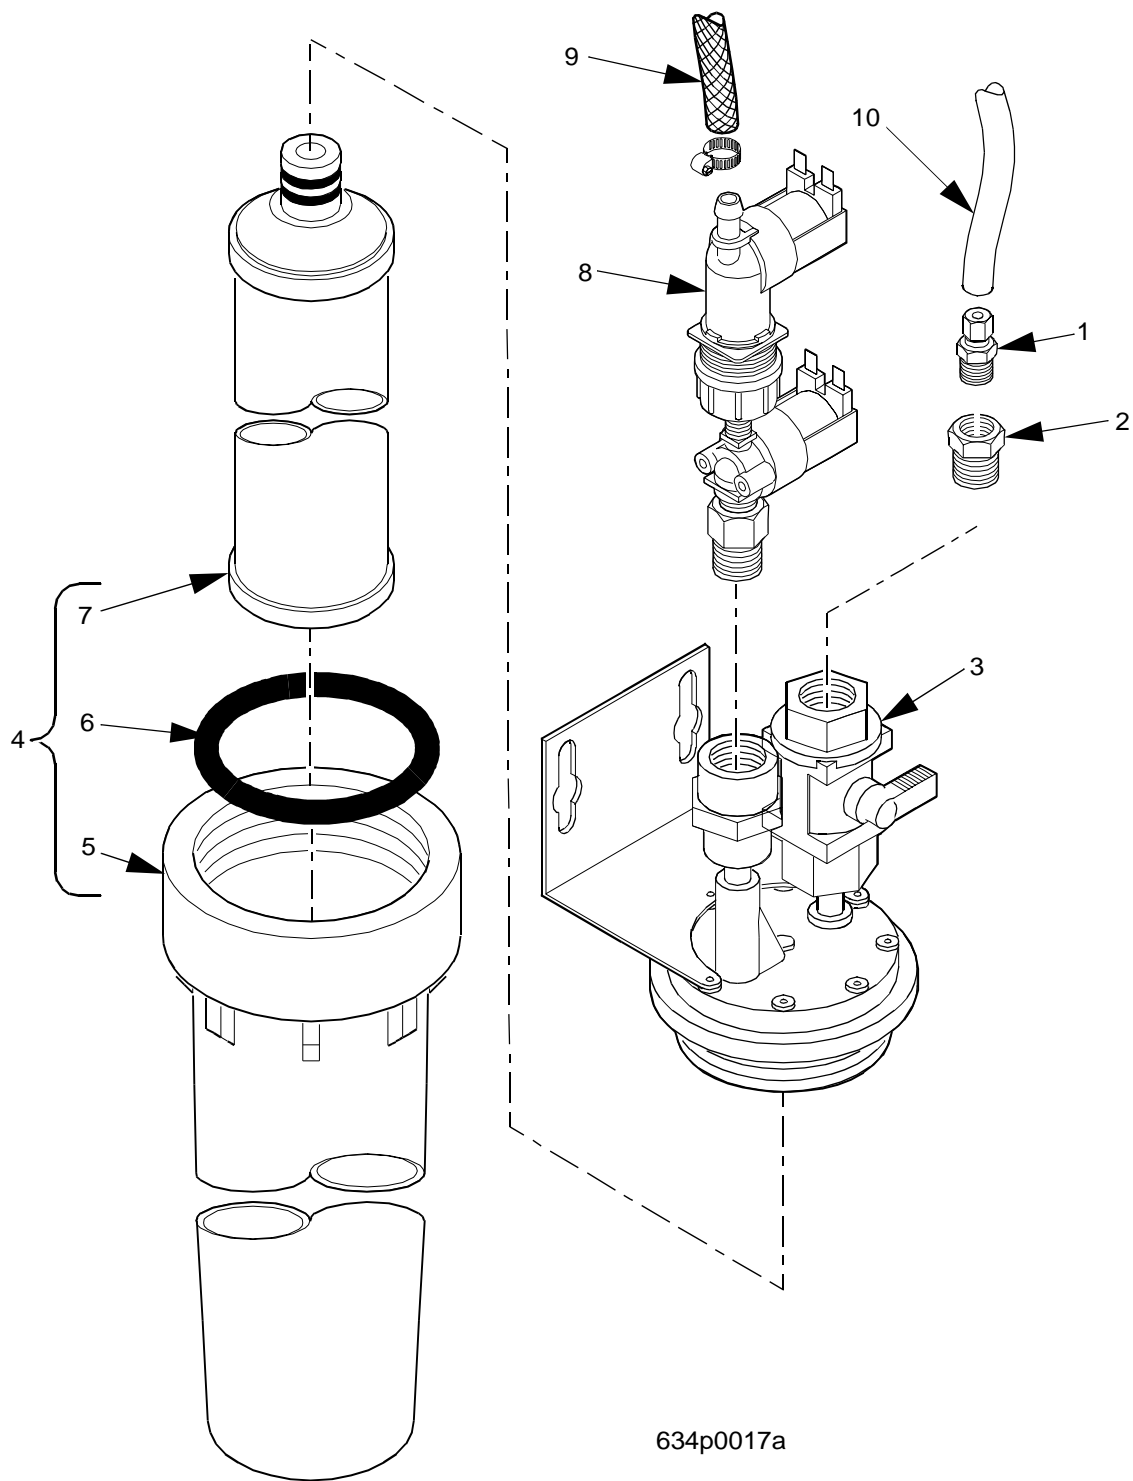

EuroDrink Parts Manual

653p0046a

Figure 80. Water Inlet Valve - With Everpure Water Filter Option

EuroDrink Parts Manual

TABLE 80. WATER INLET VALVE - WITH EVERPURE WATER FILTER OPTION

INDEX	PART NUMBER	DESCRIPTION	QTY
1	3618123	TUBING-U.K.-AQUAVEND-.375 ID	31 IN
2	3158061	VALVE ASSEMBLY - WATER INLET - U.S. - 115 V	1
	6408003	VALVE ASSEMBLY - WATER INLET (ARG./FR./GER./N.Z./SP./U.K.) - 230 V	
3	6348001	TUBING-INLET-W/FILTER OPT	1
4	6408025	FILTER HEAD ASSEMBLY - EVERPURE - 115V (INCLUDES INDEX NUMBERS 2 AND 5 THROUGH 8) (U.S.)	1
	6408026	FILTER HEAD ASSEMBLY - EVERPURE - 230V (INCLUDES INDEX NUMBERS 2 AND 5 THROUGH 8) (ARG./FR./GER./N.Z./SP./U.K.)	
5	6408119	MALE CONNECTOR - BRASS #4-4 FBI 12-B PARKER	1
6	6408117	BUSHING - 1/4 X 3/8 - BRASS - 209P-6-4	1
7	3158023	BRACKET - MOUNTING - WATER FILTER #3046 44	1
8	6408134	FILTER HEAD - EVERPURE #9257-12	1
9	6118071	CARTRIDGE - WATER FILTER #9604-12 EVERPURE	1