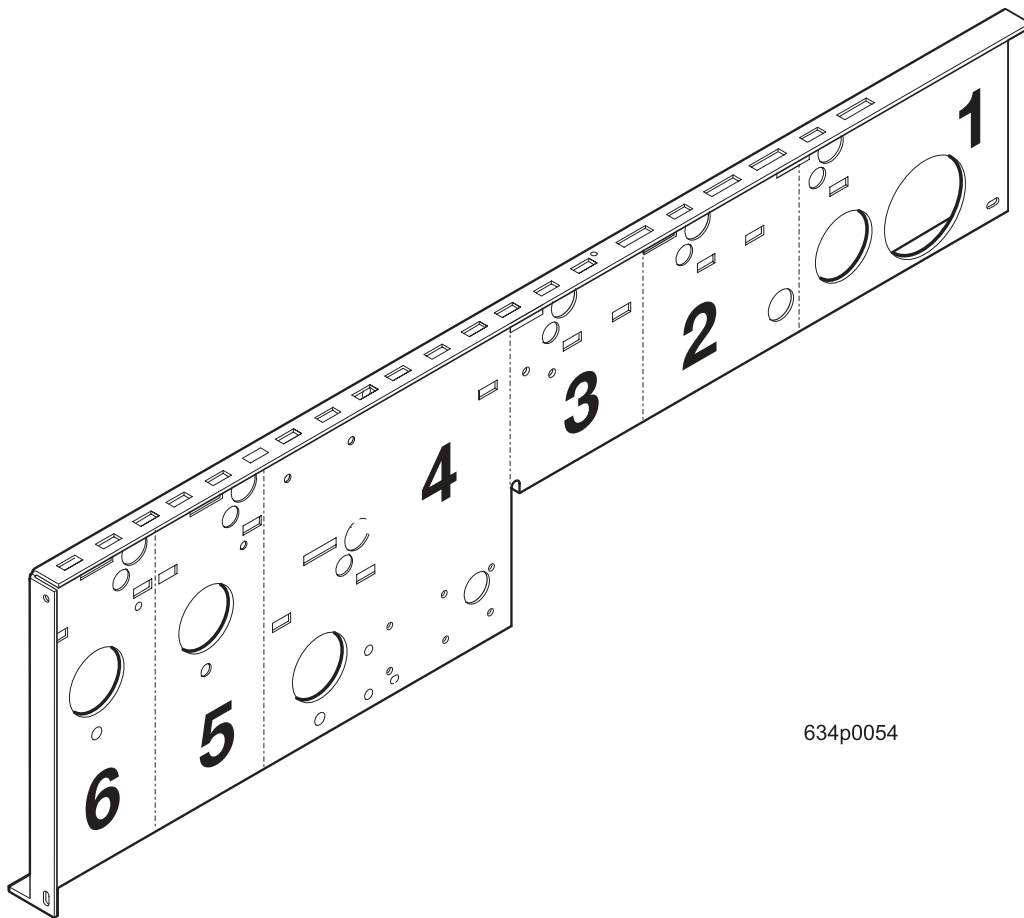

EuroDrink Parts Manual

634p0054

Figure 68. Mixing Bowl and Whipper Positions

EuroDrink Parts Manual

TABLE 68. MIXING BOWL AND WHIPPER POSITIONS

POSITION	PRODUCT	IS WHIPPER PRESENT?	MIXING BOWL ASSEMBLY	WHIPPER ASSEMBLIES			
				115 V		230 V	
				STANDARD 6237195	NESTLE 6367037	STANDARD 633708	NESTLE 6367020
1	COFFEE, DECAF, TEA	NO	6337076	-	-	-	-
2	COFFEE, DECAF, TEA	NO	6337076	-	-	-	-
3	FD COFFEE, FD DECAF, FD TEA	YES	6337078	6237195	-	6337081	-
		NO	6337079	-	-	-	-
4	CONDIMENTS	YES	6337079	6237195	6367037	6337081	6367020
5	SOUP	YES	6337078	6237195	-	6337081	-
		NO	6337076	-	-	-	-
6	CHOCOLATE	YES	6337078	6237155	-	6337081	-