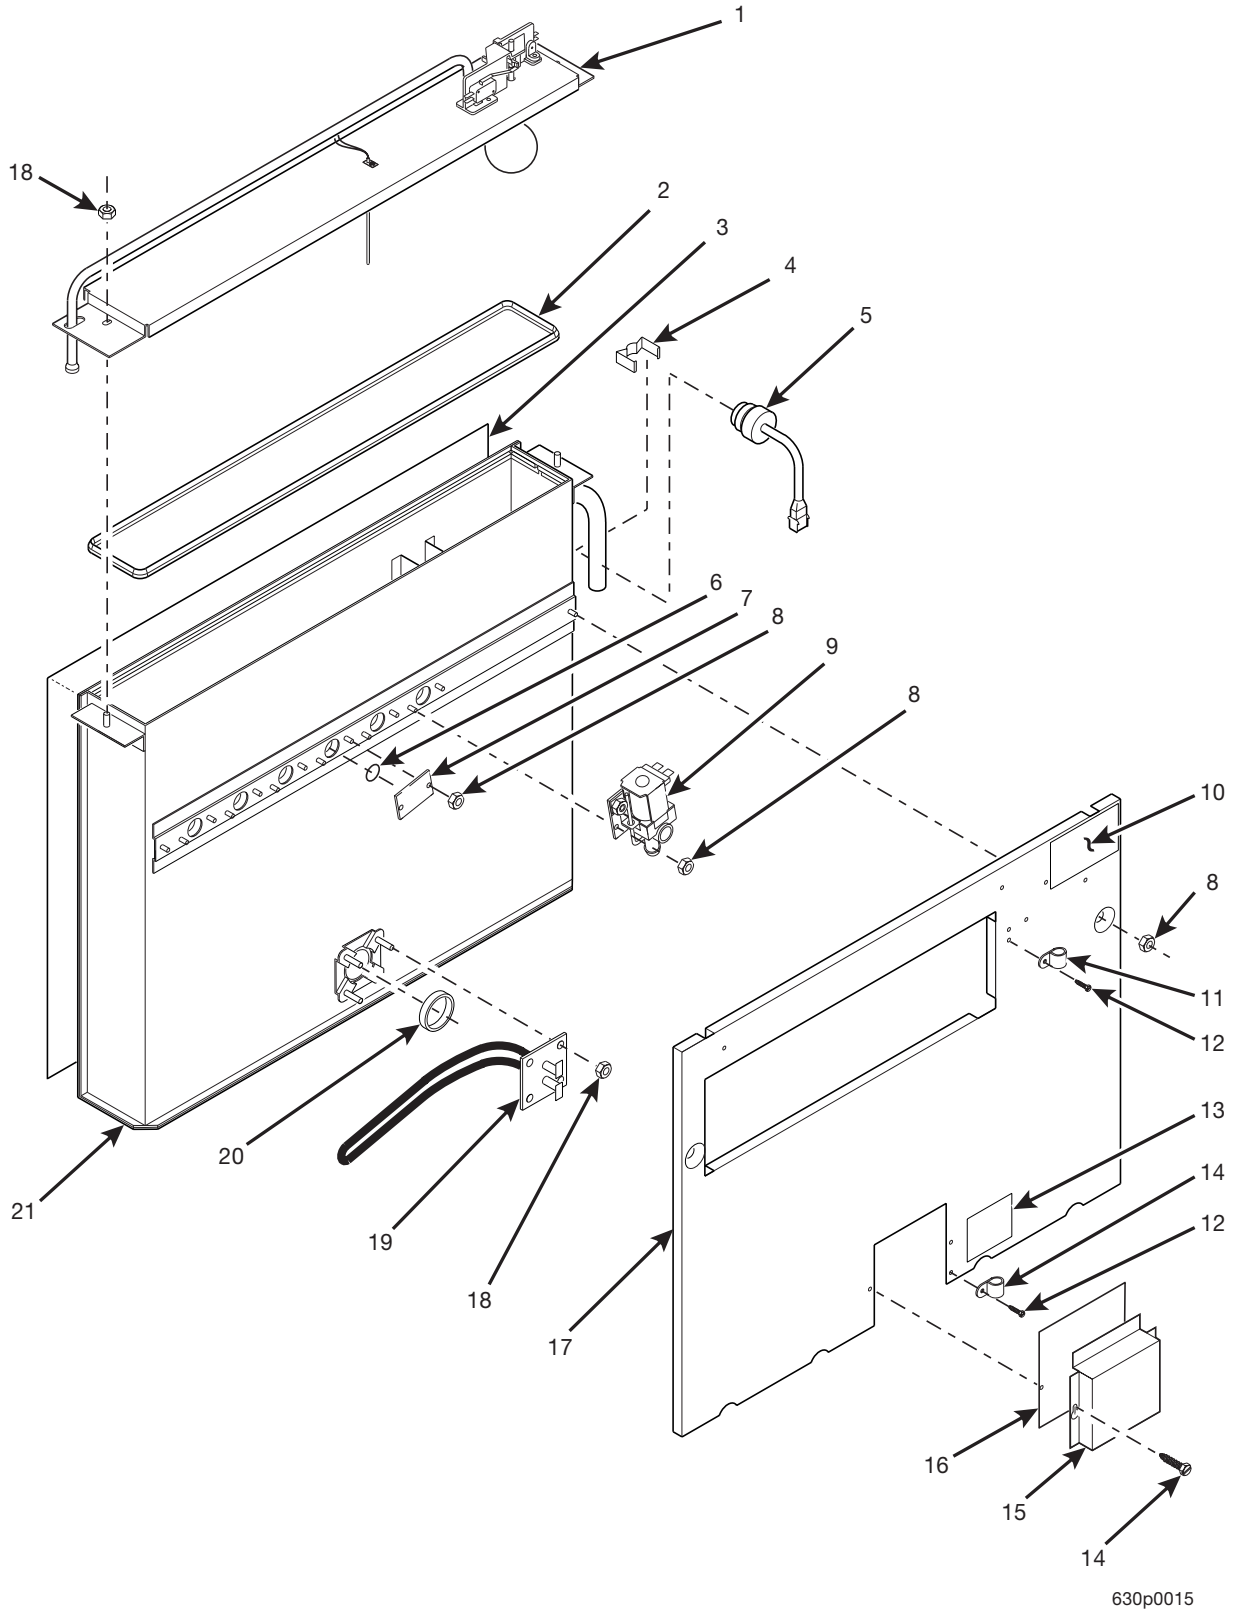

Hot Drink Series - Models 630 / 638 - Parts Manual

Figure 30. Water Tank Assembly

Hot Drink Series - Models 630 / 638 - Parts Manual

TABLE 30. WATER TANK ASSEMBLY

<i>INDEX</i>	<i>PART NUMBER</i>	<i>DESCRIPTION</i>	<i>QTY.</i>
-	6338044	WATER TANK ASSEMBLY (U.S. AND 115 V LATIN AMERICA)	1
	6338012	WATER TANK ASSEMBLY - (230 V LATIN AMERICA ONLY)	
1	6338046	LID ASSEMBLY - WATER TANK (SEE FIGURE 31 FOR DETAILS)	1
2	6238026	GASKET - WATER TANK LID	1
3	6238138	INSULATION - WATER TANK - BACK	1
4	6338002	CLIP - SAFETY THERMOSTAT	1
5	6338003	THERMOSTAT - AUTO RESET	1
6	6238094	O-RING	6
7	6238045	PLUG ASSEMBLY - HOT WATER TANK	1
8	9900081	NUT - #8-32 KEPS	16
9	6238112	VALVE ASSY-H.W.T.-115V	1
	6238116	VALVE ASSEMBLY-H.W.T.-230V	
10	-	LABEL - HOT SURFACE (ENGLISH)	1
	-	LABEL - HOT SURFACE (SPANISH)	
11	6231035	CLAMP - CABLE	2
12	1451097	SCREW	7
13	6231189	LABEL - WARNING - HIGH VOLTAGE	1
14	1452139	RETAINER - HARNESS	1
15	6238104	COVER - HEATER	1
16	6338022	INSULATION	1
17	6238075	COVER - FRONT	1
18	1172021	NUT - 1/4-20 WHIZ LOCK	6
19	6338041	HEATER - WATER - (U.S. AND 115 V LATIN AMERICA)	1
	6338042	HEATER - WATER - (230 V LATIN AMERICA)	
20	6238042	GASKET - HEATER	1
21	6338007	WELD ASSEMBLY - WATER TANK (U.S. AND 115 V LATIN AMERICA)	1
	6338008	WELD ASSEMBLY - WATER TANK (230 V LATIN AMERICA)	
-	6238136	INSULATION - BOTTOM - WATER TANK	1
-	6238137	INSULATION - TOP - WATER TANK	1

ALSO AVAILABLE

-	9905010	REPL. PKG - WATER VALVE - HOT DRINK (CONTAINS 10 EACH OF "O" RING PART NUMBER 6238074)