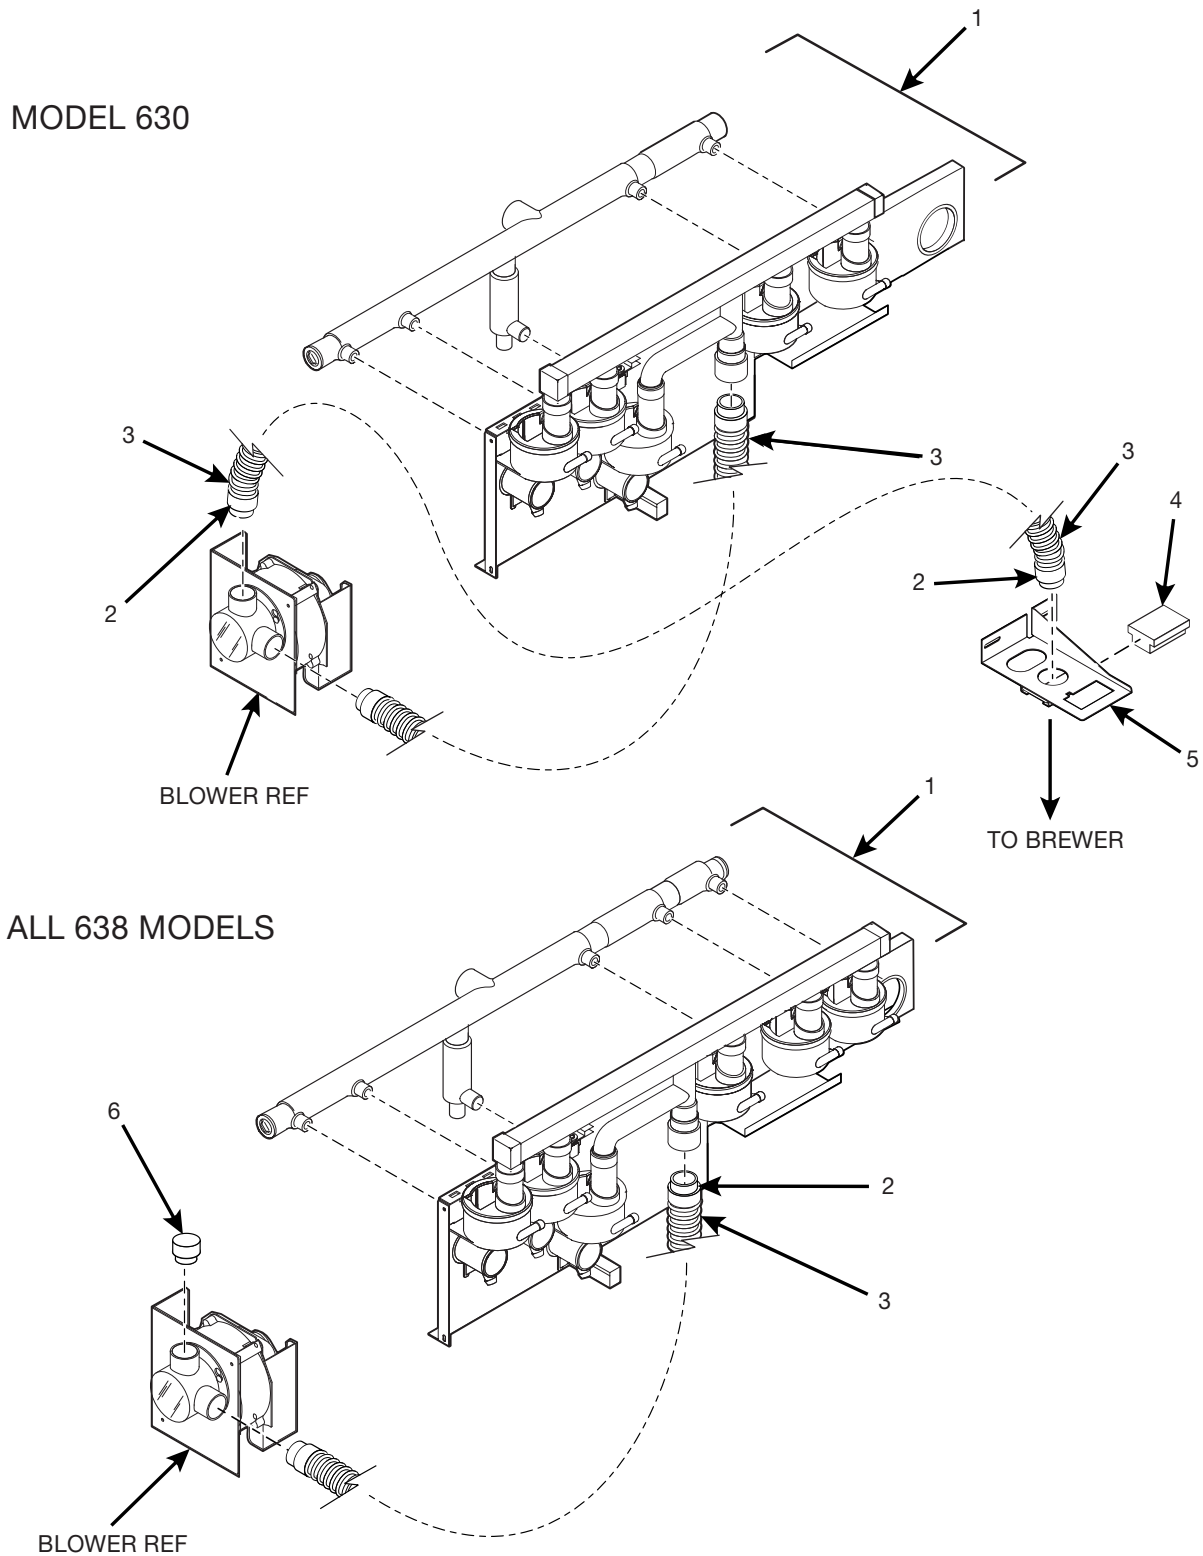

Figure 49. Filter Head Assembly - With Cuno Filter

TABLE 50. MIXING BOWL AND BREWER VENTILATION SYSTEM

Hot Drink Series - Models 630 / 638 - Parts Manual

Figure 50. Mixing Bowl and Brewer Ventilation System

Hot Drink Series - Models 630 / 638 - Parts Manual

TABLE 50. MIXING BOWL AND BREWER VENTILATION SYSTEM

<i>INDEX</i>	<i>PART NUMBER</i>	<i>DESCRIPTION</i>	<i>QTY.</i>
1	-	TUBING ASSEMBLY (U.S. ONLY) (SEE FIGURE 70 FOR DETAILS)	1
	-	TUBING ASSEMBLY (LATIN AMERICA ONLY) (SEE FIGURE 70 FOR DETAILS)	
2	6137157	COUPLING - VENT HOSE	2
3	6237355	HOSE - EXHAUST	-
4	6237353	FILTER - EXHAUST CHUTE	-
5	6237352	BREWER EXHAUST LOCATOR AND BRACKET ASSEMBLY (U.S. ONLY)	-
6	6237305	VINYL CAP - 1.25 I.D.	1