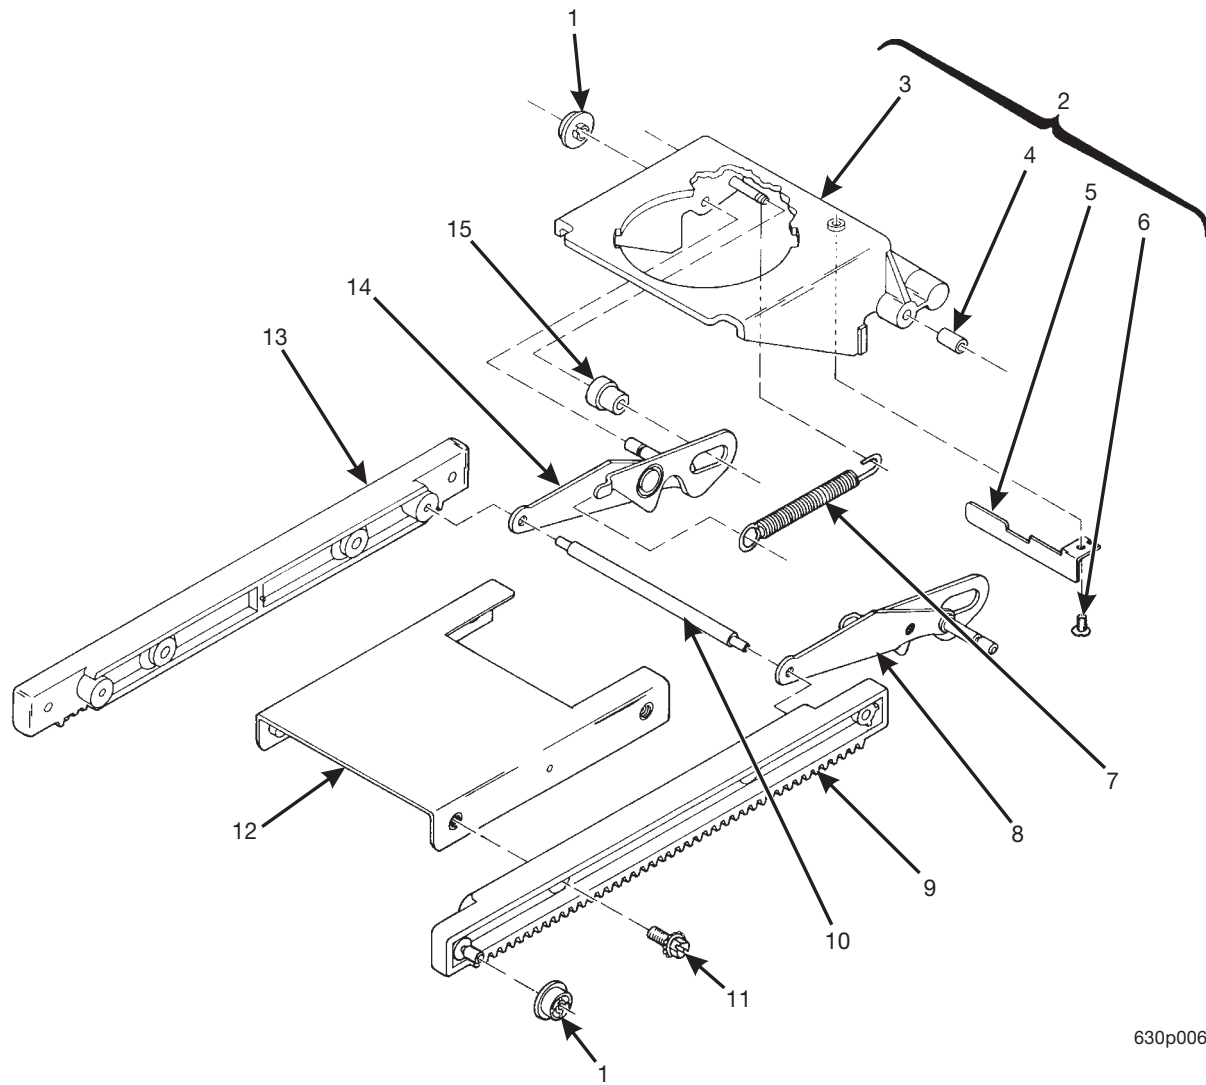

Hot Drink Series - Models 630 / 638 - Parts Manual

630p0062

Figure 43. Rack Assembly

Hot Drink Series - Models 630 / 638 - Parts Manual

TABLE 43. RACK ASSEMBLY

<i>INDEX</i>	<i>PART NUMBER</i>	<i>DESCRIPTION</i>	<i>QTY.</i>
-	6234001	RACK ASSEMBLY - BREWER	REF.
1	6234222	ROLLER - BREWER	4
2	6234116	BASKET HOUSING ASSEMBLY (INCLUDES INDEX NUMBERS 3 - 6)	1
3	6234250	BASKET HOUSING AND WIPER ASSEMBLY	1
4	6234278	BEARING - RETURN LEVER ROLLER	2
5	6234118	FLAT SPRING - BASKET HOUSING	1
6	6204211	SCREW - #6-32 X 1/4 PHS T/C SS	1
7	6234256	SPRING - FLIP	2
8	6234261	ROLLER LINKAGE ASSEMBLY - RIGHT	1
9	6234275	RACK ASSEMBLY - RIGHT - BREWER	1
10	6234110	SHAFT - FLIP	1
11	6234295	SCREW - #8-32 X .38 HHS W/LW	4
12	6234120	BRACKET ASSEMBLY - RACK	1
13	6234274	RACK ASSEMBLY - LEFT - BREWER	1
14	6237260	ROLLER LINKAGE ASSEMBLY - LEFT	1
15	6234292	RETURN LEVER ROLLER ASSEMBLY	2