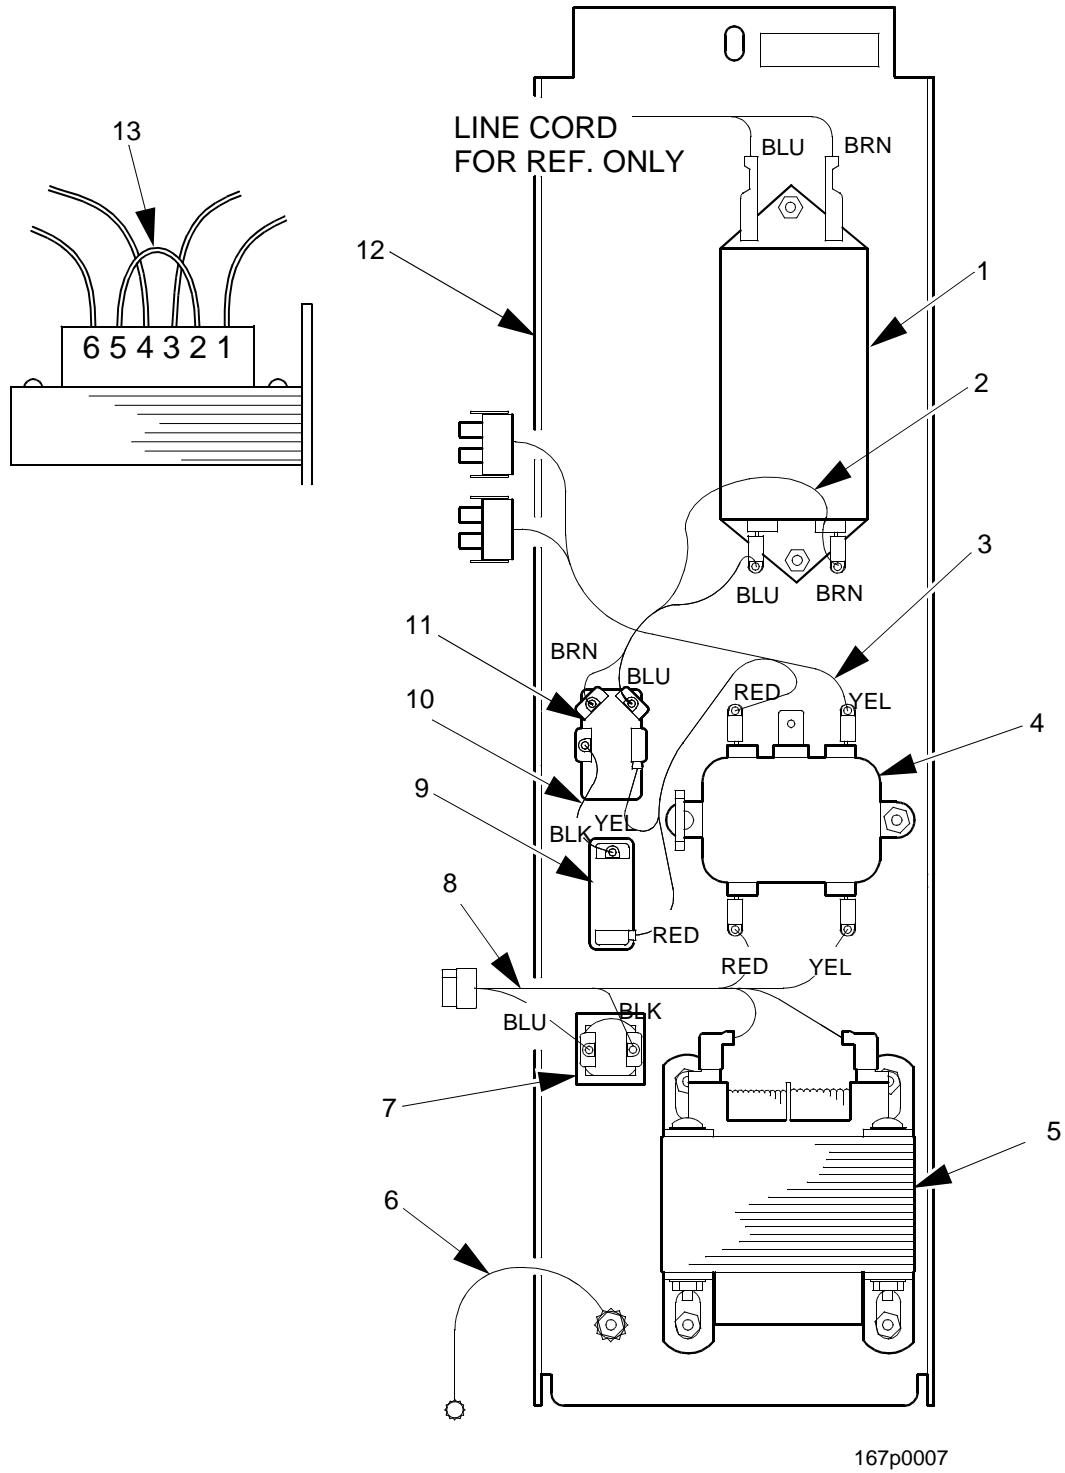

TABLE 29. POWER PANEL ASSEMBLY - 230 V LATIN AMERICA

Hot Drink Series - Models 630 / 638 - Parts Manual

Figure 29. Power Panel Assembly - 230 V Latin America

Hot Drink Series - Models 630 / 638 - Parts Manual

TABLE 29. POWER PANEL ASSEMBLY - 230 V LATIN AMERICA

INDEX	PART NUMBER	DESCRIPTION	QTY
-	4521020	POWER PANEL ASSY-U.K.-230V	-
1	9989110	MAIN LINE FILTER	1
2	6849015	JUMPER	1
3	1709000	HARNESS	1
4	9989100	E.M.I. FILTER	1
5	9989046	24V XFMR-DUAL PIR.-.187 TERM.	1
6	9984094	GROUND WIRE	1
7	9989674	BREAKER - 4A	1
8	1709001	HARNESS	1
9	9989672	BREAKER-15A	1
10	1709006	JUMPER	1
11	9984629	SWTICH	1
12	1701025	PLATE-HOUSING-PANEL	1
13	4279001	JUMPER	1