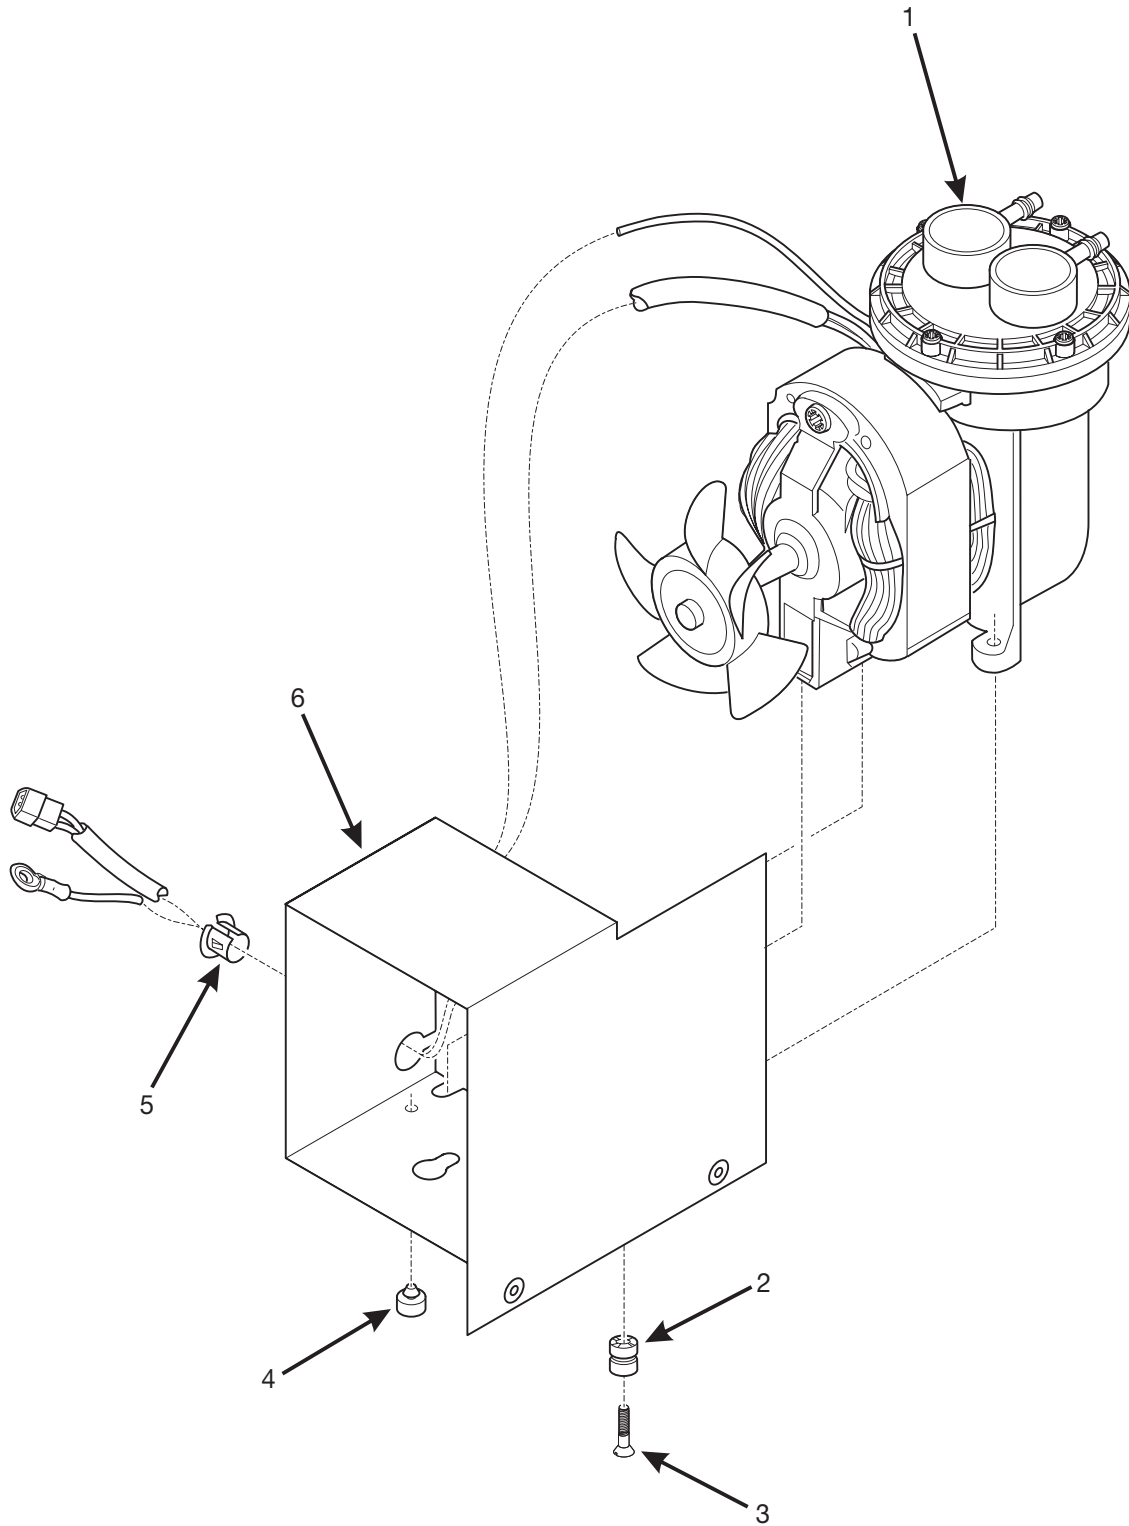

Hot Drink Series - Models 630 / 638 - Parts Manual

TABLE 54. BREWER DRIVE ASSEMBLY

<i>INDEX</i>	<i>PART NUMBER</i>	<i>DESCRIPTION</i>	<i>QTY.</i>
-	6334005	BREWER DRIVE ASSEMBLY - 115 V	1
	6334002	BREWER DRIVE ASSEMBLY - 230 V	
1	6734012	PANEL - MOUNTING	1
2	6234294	MOUNTING BRACKET	1
3	1451097	SCREW - #8-32 X .31 HX HD	-
4	6234310	DRIVE CONNECTION - BREWER	1
5	6234303	RETAINING RING	1
6	6334001	SWITCH/MOTOR ASSEMBLY - 230 V (INCLUDES INDEX NUMBERS 1 - 5 AND 15 - 20)	1
	6334007	SWITCH/MOTOR ASSEMBLY - 115 V (INCLUDES INDEX NUMBERS 1 - 5 AND 15 - 20)	
7	1217159	NUT PLATE - #4-40 KEPS W/EXT L/WAS H ZP	1
8	6234279	SWITCH - BREWER (INCLUDES INDEX NUMBERS 15 - 20)	1
9	9988208	CAPACITOR	1
10	1217160	SCREW - #4-40 X 5/8	2
11	6239016	HARNESS - BREWER SWITCH	1
12	9985887	BUSHING - STRAIN RELIEF	1
13	6334011	MOTOR - BREWER - 230 V	1
	6334012	MOTOR - BREWER - 115 V	
14	3157060	SCREW	-
15	6334018	HOUSING	1
16	4245186	SCREW - #8-32 X 1/4 PHS	1
17	6234515	ACTUATOR - SWITCH	1

Hot Drink Series - Models 630 / 638 - Parts Manual

630p0040

Figure 55. Air Compressor Assembly