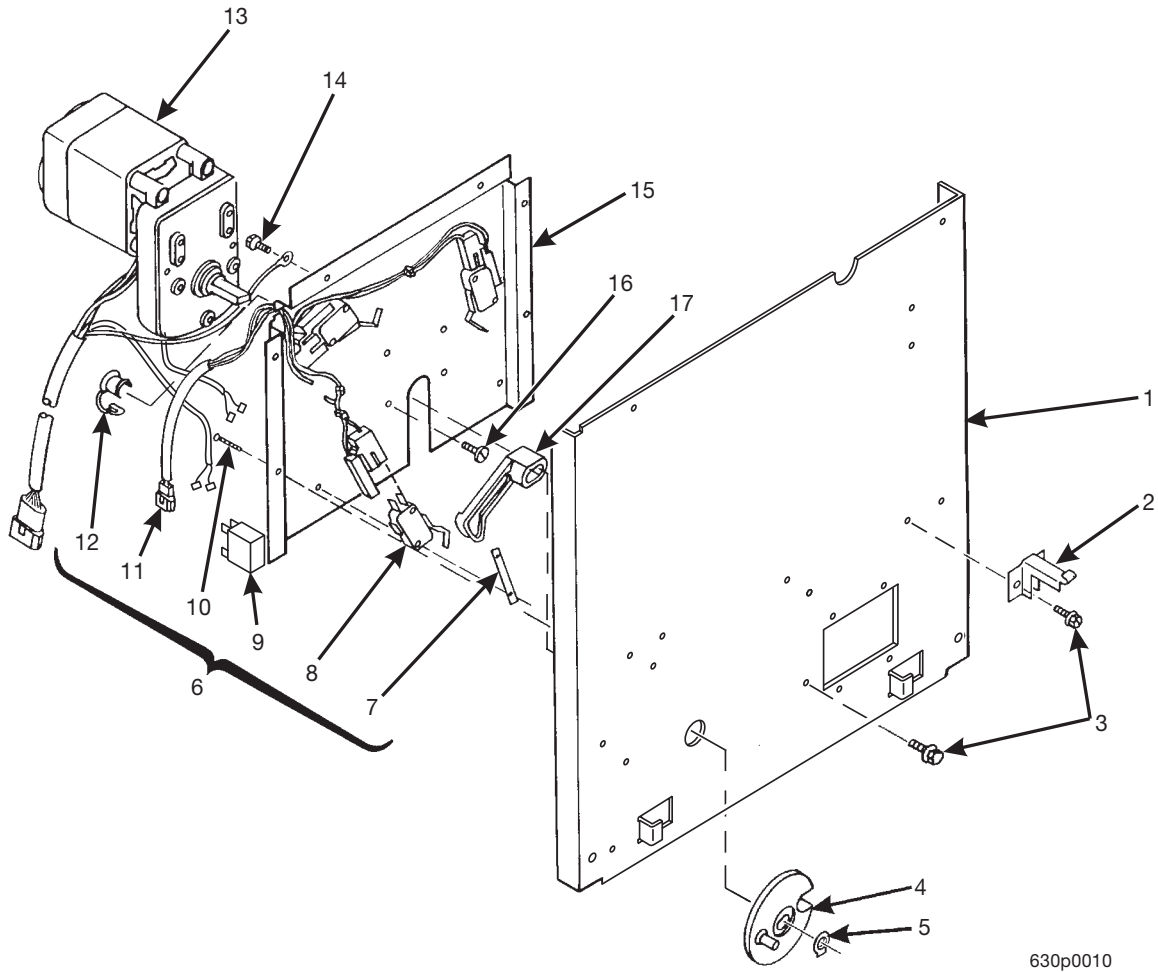

Hot Drink Series - Models 630 / 638 - Parts Manual

TABLE 53. BRACKET, BLOWER, AND COVER ASSEMBLY

<i>INDEX</i>	<i>PART NUMBER</i>	<i>DESCRIPTION</i>	<i>QTY.</i>
-	66391020301006	BRACKET, BLOWER, AND COVER ASSEMBLY - 115 V (FB)	1
	6331089	BRACKET, BLOWER, AND COVER ASSEMBLY - 115 V (FD)	
	6331090	BRACKET, BLOWER, AND COVER ASSEMBLY - 230 V (FD)	
	6391057	BRACKET, BLOWER, AND COVER ASSEMBLY - 230 V (FB)	
1	6237342	HOUSING, EXHAUST BLOWER	1
2	6237340	FILTER - EXHAUST BLOWER	1
3	1451097	SCREW - #8-32 X .31 HEX HD	7
4	6231074	GUARD - BLOWER MOTOR (FD)	1
	6391020	PLATE-COVER-BLOWER (FB)	
5	3502097	BUSHING	1
6	1437204	SCREW - #8-10 X .38 HEX HD	2
7	6231553	TIE DOWN	2
8	4312210	BLOWER ASSEMBLY - 115 V	1
	4312211	BLOWER ASSEMBLY - 230 V	
9	6231550	BRACKET	1

Hot Drink Series - Models 630 / 638 - Parts Manual

630p0010

Figure 54. Brewer Drive Assembly