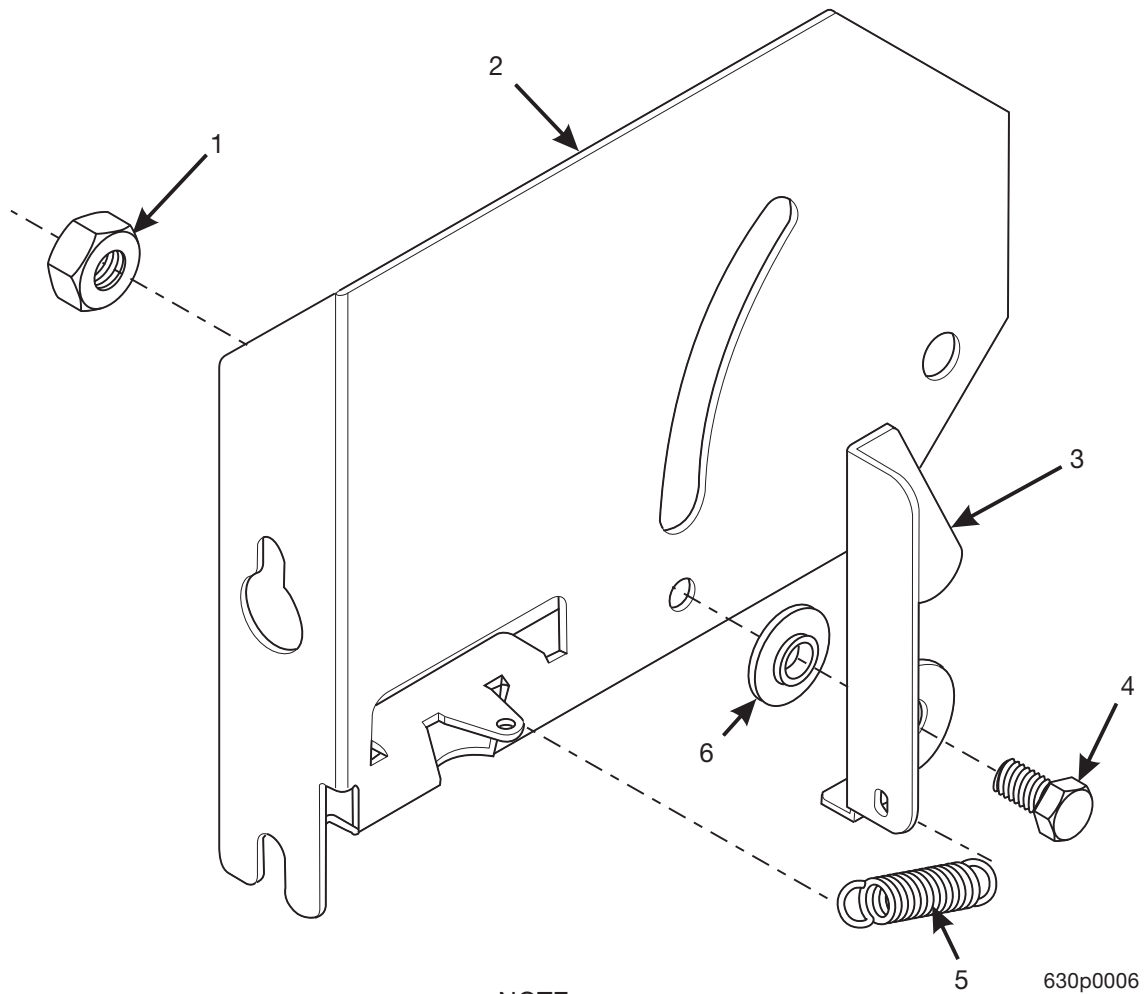

Figure 15. Actuator Assembly - Cup Ring

Hot Drink Series - Models 630 / 638 - Parts Manual

NOTE
RH BRACKET ASSEMBLY IS SHOWN
LH BRACKET IS SIMILAR

630p0006

Figure 16. Mounting Brackets

Hot Drink Series - Models 630 / 638 - Parts Manual

TABLE 16. MOUNTING BRACKETS

<i>INDEX</i>	<i>PART NUMBER</i>	<i>DESCRIPTION</i>	<i>QTY.</i>
-	6233019	MOUNTING BRACKET - LEFT (INCLUDES ALL ITEMS EXCEPT PART NUMBER 6233018)	1
-	6233057	MOUNTING BRACKET - RIGHT (INCLUDES ALL ITEMS EXCEPT PART NUMBER 6233019)	1
1	4041241	NUT - 1/4-20 SELF LOCKING	1
2	6233019	BRACKET - MECH MOUNTING - LEFT	1
	6233018	BRACKET - MECH MOUNTING - RIGHT	
3	6233037	LATCH	1
4	6233021	SCREW - 1/4 X 20 X .5 HEX HD	1
5	2301057	SPRING - ELEVATOR STOP	1
6	6233028	BUSHING	1