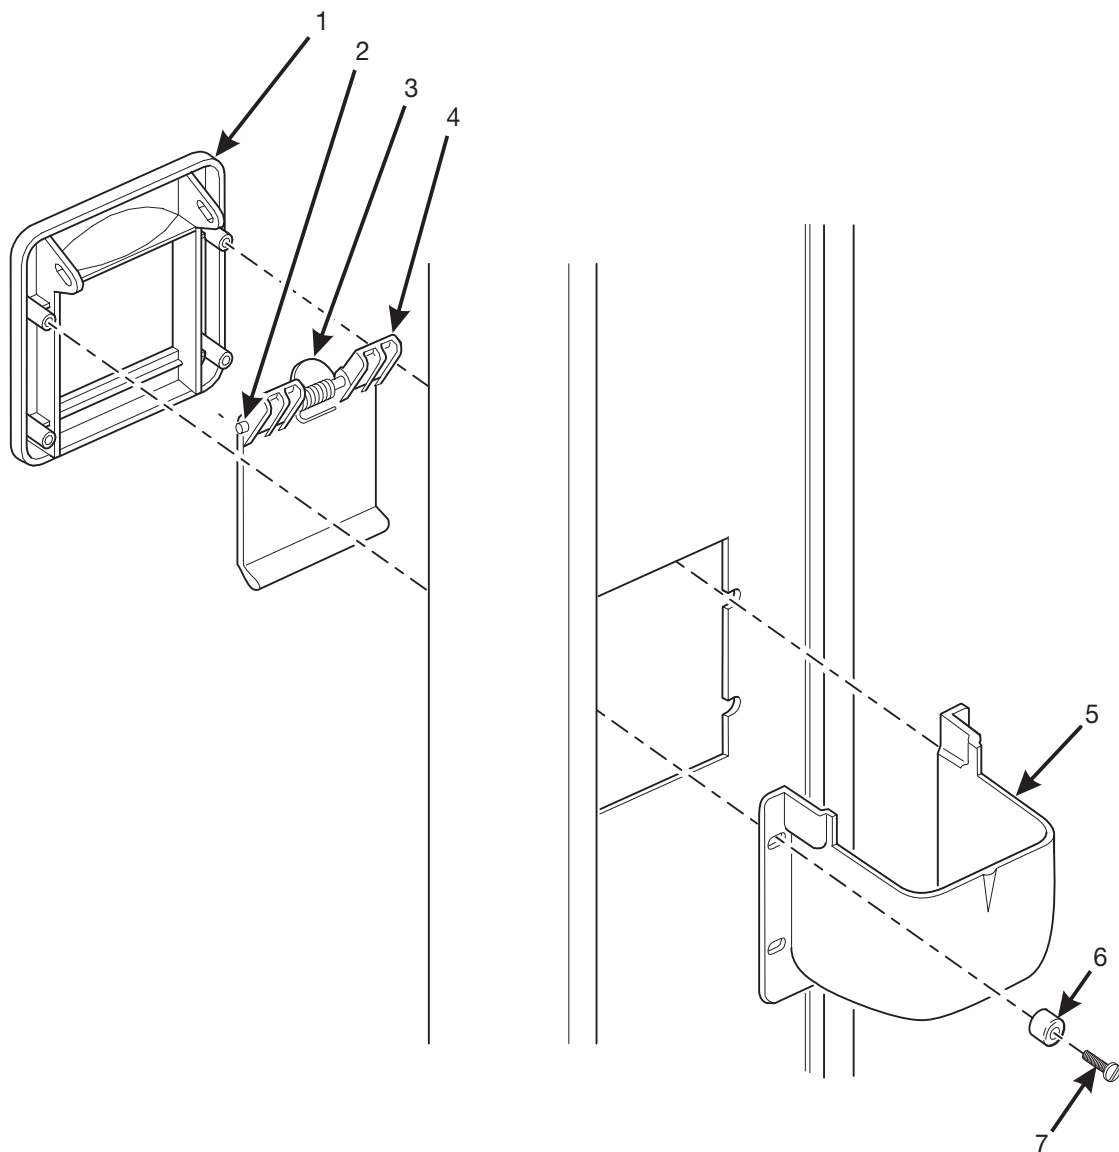

630P0031

Figure 6. Coin Receptacle Assembly

Hot Drink Series - Models 630 / 638 - Parts Manual

TABLE 6. COIN RECEPTACLE ASSEMBLY

<i>INDEX</i>	<i>PART NUMBER</i>	<i>DESCRIPTION</i>	<i>QTY.</i>
1	1572011	TRIM - COIN RECEPTACLE	1
2	4245084	SHAFT - DOOR - COIN RETURN	1
3	4245083	SPRING - COIN RETURN DOOR	1
4	4245082	GATE - COIN RETURN	1
5	1572010	CUP - COIN RETURN	1
6	2302053	SPACER - CUP	4
7	4042512	SCREW - #8-18 X 1/2 PHS - TAPPING	4