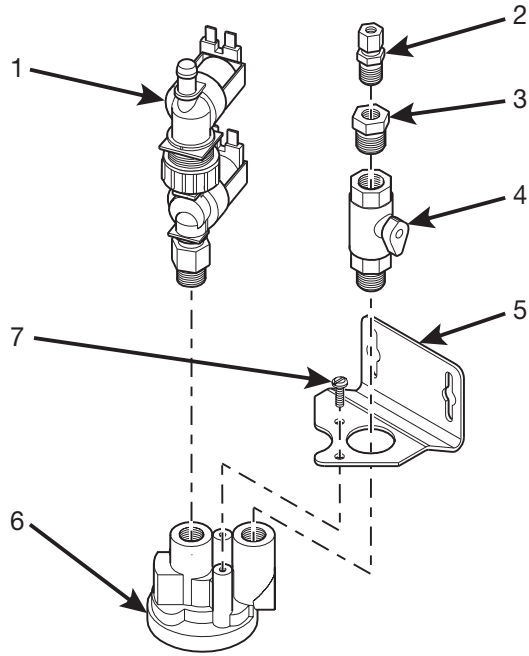

Hot Drink Series - Models 630 / 638 - Parts Manual

TABLE 48. FILTER HEAD ASSEMBLY - WITH CUNO FILTER

INDEX	PART NUMBER	DESCRIPTION	QTY.
-	6408006	FILTER HEAD ASSEMBLY - 115 V	1
	6408011	FILTER HEAD ASSEMBLY - 230 V	
1	3158061	VALVE - WATER - 115 V	1
	6408008	VALVE - WATER - 230 V	
2	6408119	MALE CONNECTOR	1
3	6408117	BUSHING	1
4	6408113	BALL VALVE	1
5	6408115	BRACKET	1
6	6408114	FILTER HEAD	1
7	7207027	SCREW - #10-16 X 5/8 PHS	4

630p0028