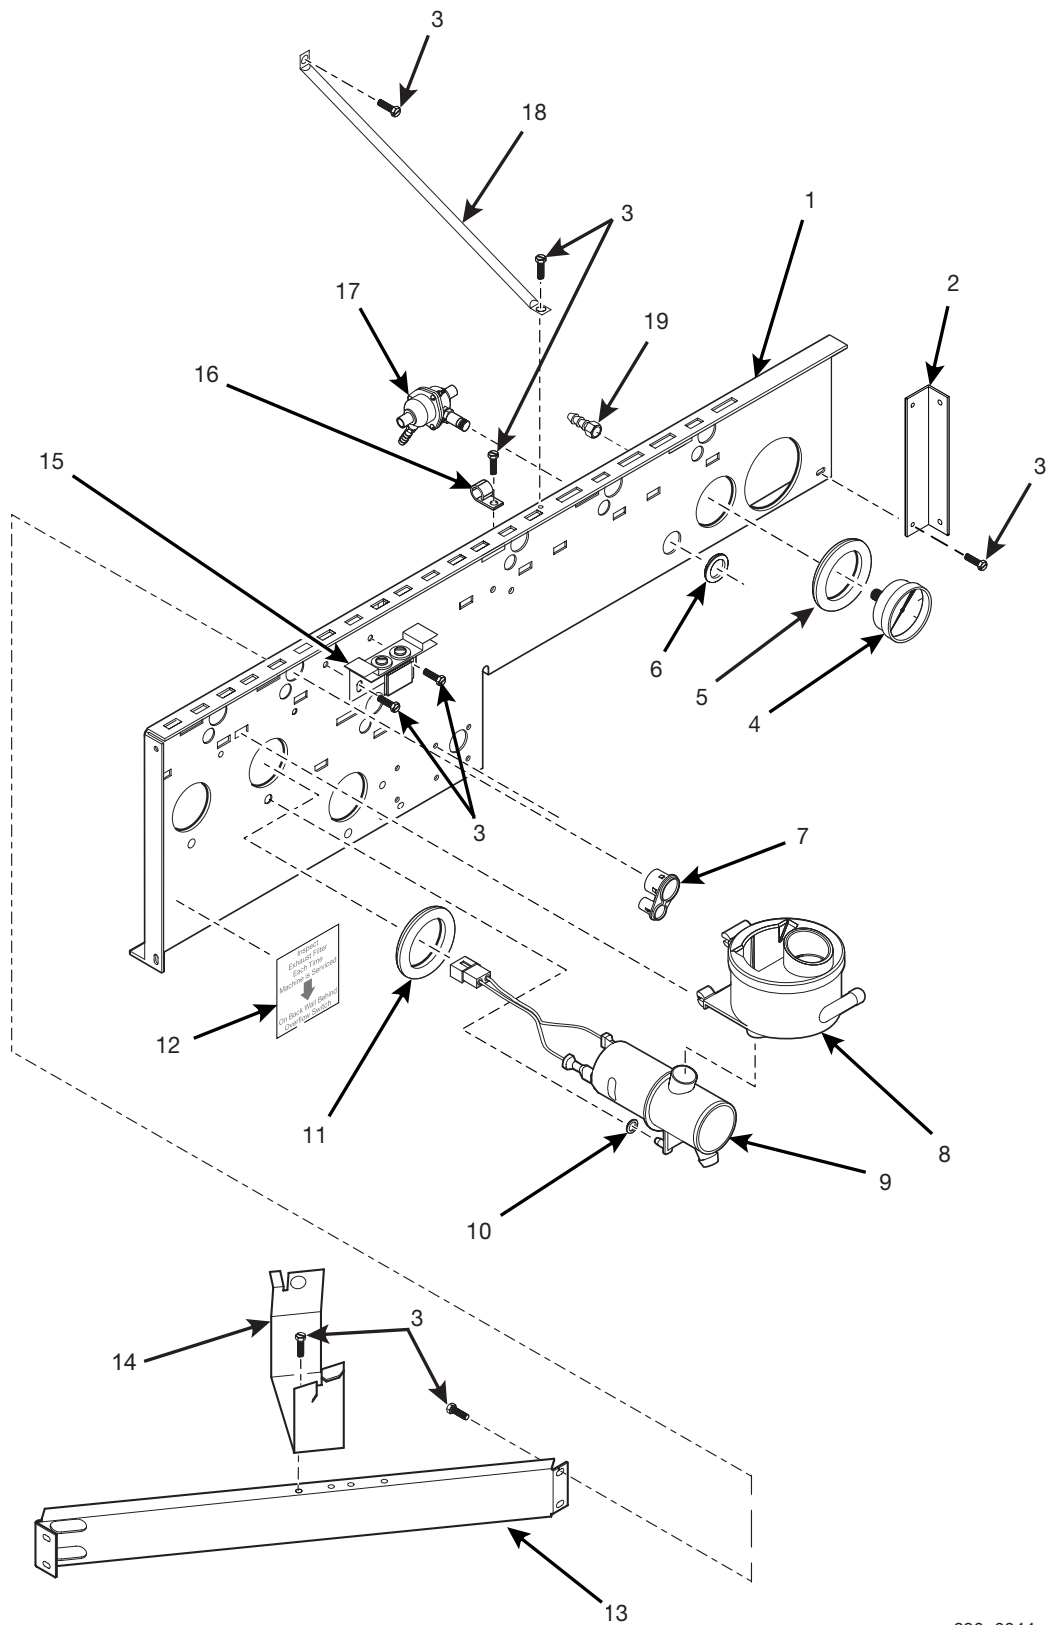

Hot Drink Series - Models 630 / 638 - Parts Manual

630p0044

Figure 37. Canister Support Assembly

Hot Drink Series - Models 630 / 638 - Parts Manual

TABLE 37. CANISTER SUPPORT ASSEMBLY

<i>INDEX</i>	<i>PART NUMBER</i>	<i>DESCRIPTION</i>	<i>QTY.</i>
1	6261117	CANISTER SUPPORT CHANNEL	1
2	6231033	BRACKET - CANISTER SUPPORT	-
3	1451097	SCREW - 1/8-32 X .31 HX HD	-
4	6108065	GAUGE - COMPRESSOR	1
5	6237051	GROMMET	-
6	6237052	GROMMET	-
7	6237315	RETAINER - TUBE	-
8	-	MIXING BOWL AND WHIPPER ASSEMBLY (SEE FIGURE 39 FOR DETAILS)	-
9	-	WHIPPER ASSEMBLY (SEE FIGURE 39 FOR DETAILS)	-
10	2302223	GROMMET	-
11	6237115	GROMMET - WHIPPER MOUNTING	-
12	-	LABEL	-
13	6341007	BRACE - CANISTER SUPPORT	-
14	6337017	BRACKET - FLOW RESTRICTOR	-
15	6237186	CANISTER SUPPORT ASSEMBLY - LIGHTENER	1
16	-	CLIP - HARNESS	-
17	6234981	REGULATOR ASSEMBLY (SEE FIGURE 38 FOR DETAILS)	1
18	6231533	BRACE - CANISTER ASSEMBLY	1
19	6204215	FITTING - 1/4 BARB X 1/8 FEMALE NPT	1