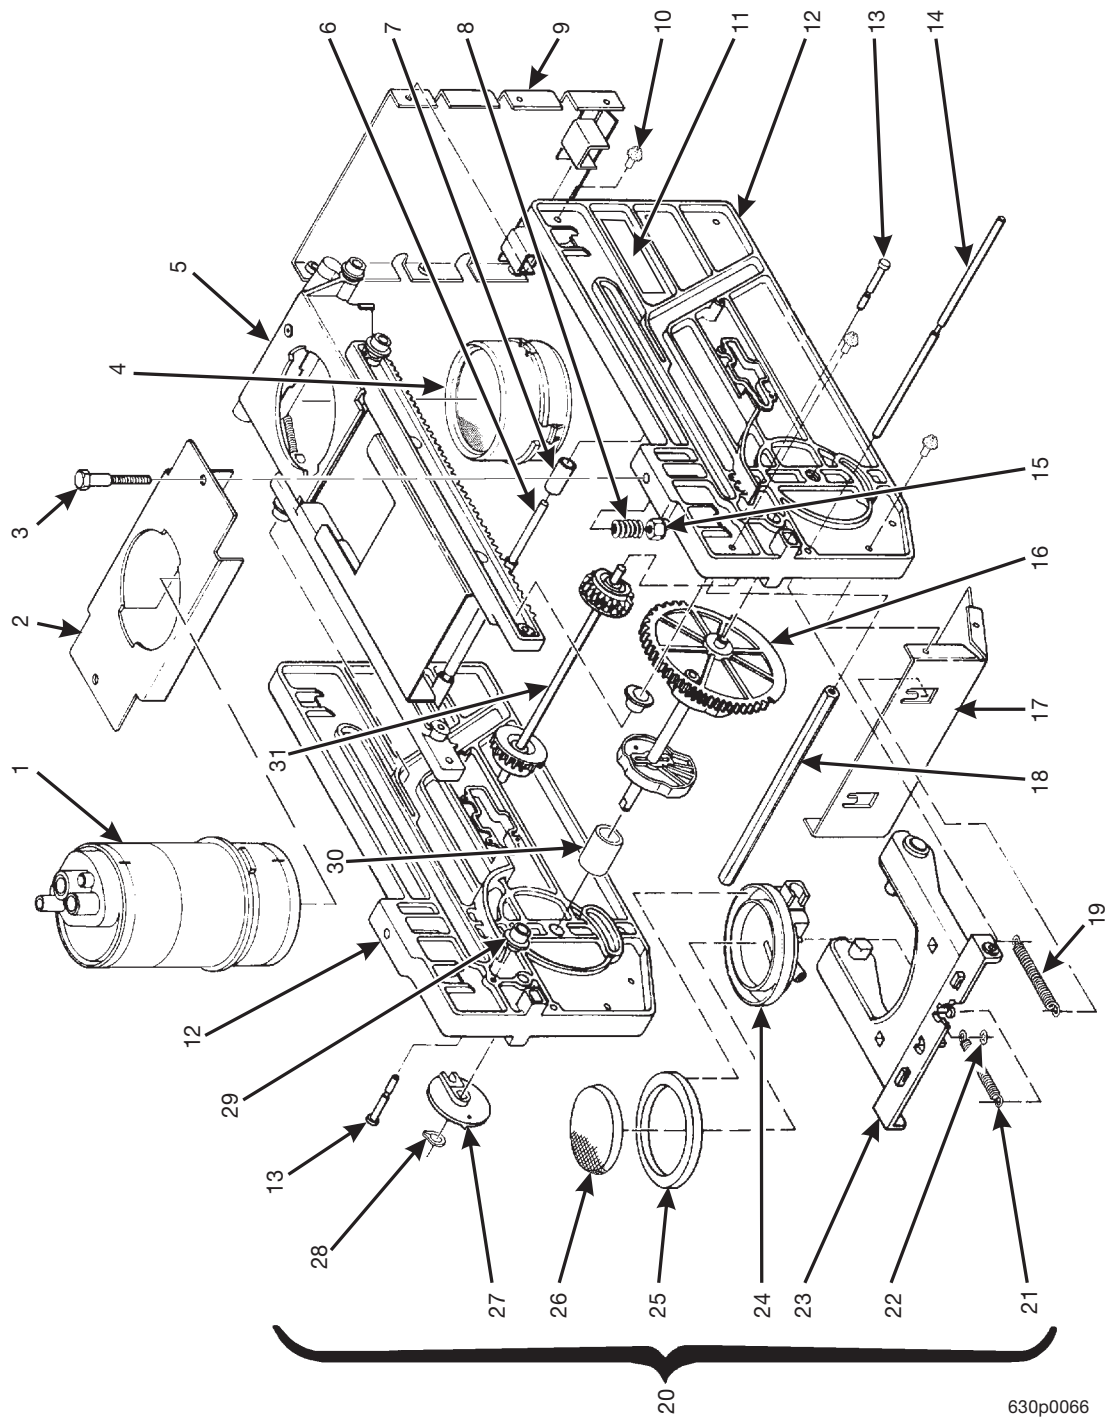

Hot Drink Series - Models 630 / 638 - Parts Manual

Figure 40. Single Brewer Assembly (Without Filter)

Hot Drink Series - Models 630 / 638 - Parts Manual

TABLE 40. SINGLE BREWER ASSEMBLY (WITHOUT FILTER)

<i>INDEX</i>	<i>PART NUMBER</i>	<i>DESCRIPTION</i>	<i>QTY.</i>
-	6234010	SINGLE BREWER ASSEMBLY - NO FILTER	REF.
1	6234328	BARREL ASSEMBLY - BREWER (SEE FIGURE 42 FOR DETAILS)	1
2	6234301	BARREL - SUPPORT - BREWER	1
3	6234288	BOLT - 1/4-20 X 1 1/2	2
4	6234104	BASKET - BREWER	1
5	6234001	RACK ASSEMBLY (SEE FIGURE 43 FOR DETAILS)	1
6	6234215	WALL ASSEMBLY - REAR	1
7	6234270	ROLLER - STOP	2
8	6234225	SPRING - BREWER	2
9	6234271	SHAFT - FLIP STOP	1
10	6234295	SCREW - #8-32 X .38 HHS W.L.W	12
11	6231197	LABEL - CAUTION: HOT WATER HAZARD	1
12	6234273	SIDEWALL - BREWER	2
13	6234223	PIN - ROLLER - SIDEWALL	2
14	6234308	SHAFT - SWING ARM	1
15	6234289	LOCKNUT - #1/4-20	2
16	6234008	GEAR AND CAM ASSEMBLY	1
16	6234205	SPRING	2
17	6234220	WALL ASSEMBLY - BOTTOM - FROMT	1
18	6234293	SPACER - SINGLE BREWER	1
20	6234200	SWING ARM ASSEMBLY (INCLUDES INDEX NUMBERS 20 - 24)	1
21	6234205	EXT. SPRING - SWING ARM	2
22	6234243	SHAFT - RETAINER - .125 DIA.	2
23	6234002	SWING ARM ASSEMBLY	1
24	6234240	FUNNEL - COFFEE	1
25	6234375	SEAL - BREWER	1
26	6204223	FILTER SUPPORT - 30 MESH	1
27	6234310	DRIVE CONNECTION - BREWER	1
28	6234303	RETAINING RING - .375 DIA.	1
29	6234222	ROLLER - BREWER	2
30	6234803	SPACER - CAM	1
31	6234007	PINION GEAR ASSEMBLY	1