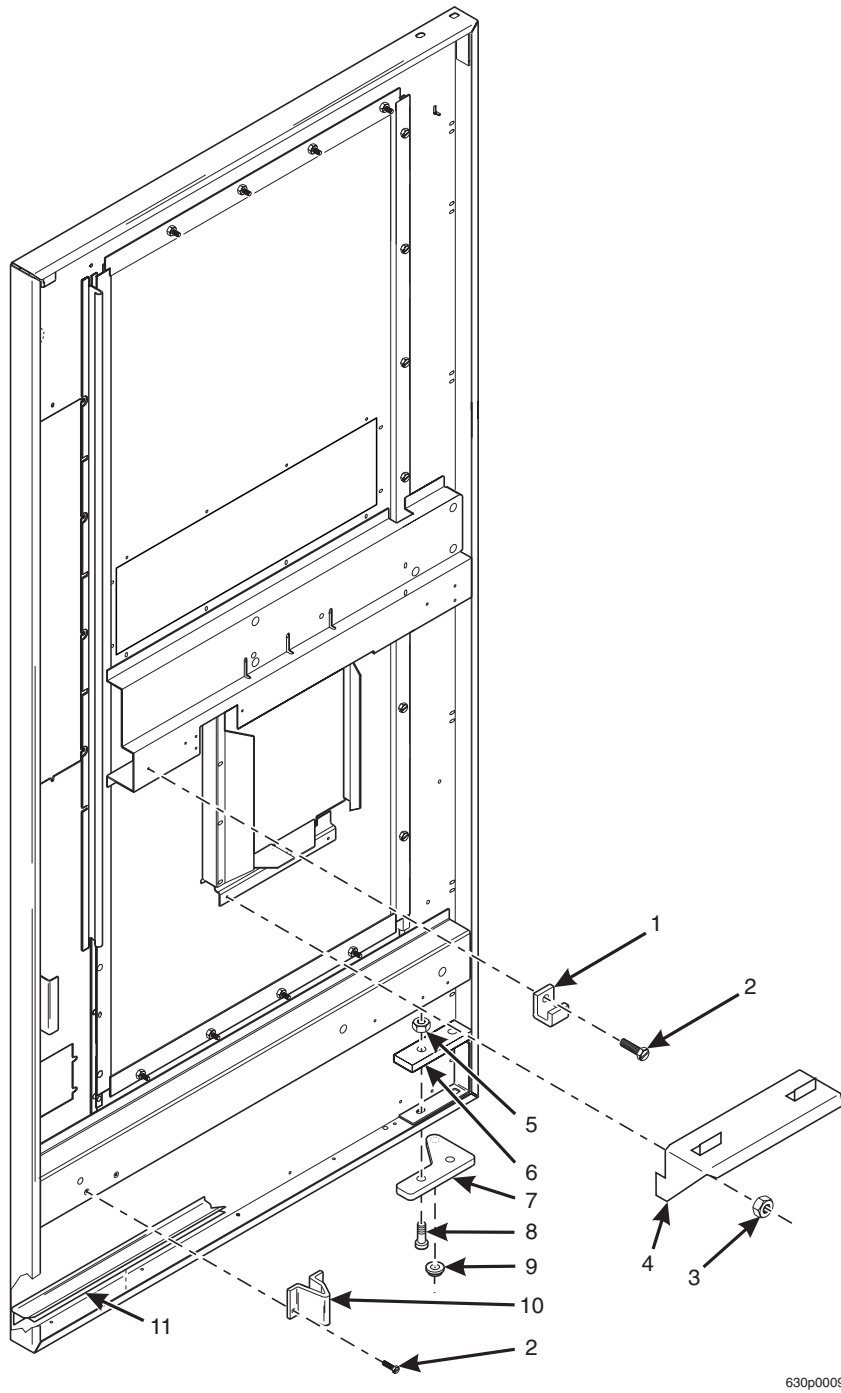

TABLE 19. MISCELLANEOUS MOUNTED PARTS - DOOR ASSEMBLY

Hot Drink Series - Models 630 / 638 - Parts Manual

Figure 19. Miscellaneous Mounted Parts - Door Assembly

Hot Drink Series - Models 630 / 638 - Parts Manual

TABLE 19. MISCELLANEOUS MOUNTED PARTS - DOOR ASSEMBLY

<i>INDEX</i>	<i>PART NUMBER</i>	<i>DESCRIPTION</i>	<i>QTY.</i>
1	6342040	LIFT BRACKET - CUP STATION	1
2	1451097	SCREW - HEX - #8	-
3	9900081	NUT - HEX - #8	-
4	3142138	HANGER - CUP STATION	1
5	1211105	NUT - KEPS - 1/4-20 EXT LW ZIP	2
6	6232031	HINGE ASSEMBLY - DOOR - LOWER	1
7	4242145	BEARING - THRUST - LOWER HINGE	1
8	6232008	WELD SCREW - 1/4-20 X 1" LG	2
9	6232028	PLATE ASSEMBLY - HINGE MOUNTING	2
10	6231164	BRACKET - DOOR SUPPORT	1
11	6262046	FILLER STRIP - SANITATION	1