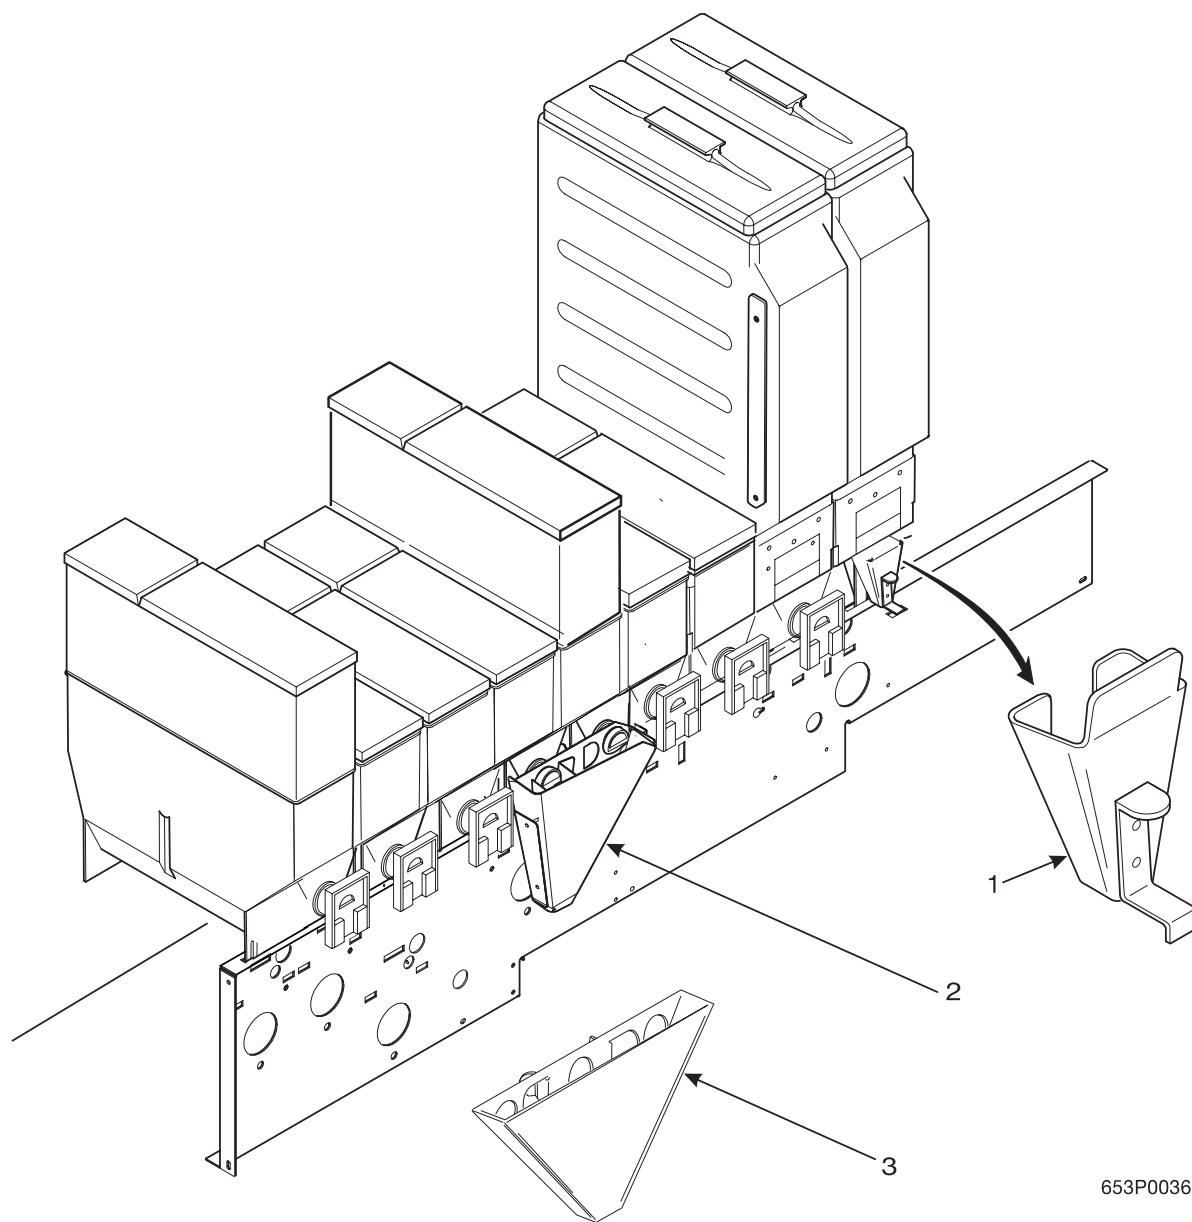

Hot Drink Series - Models 630 / 638 - Parts Manual

653P0036

Figure 61. Product/Condiment Chutes

Hot Drink Series - Models 630 / 638 - Parts Manual

TABLE 61. PRODUCT/CONDIMENT CHUTES

<i>INDEX</i>	<i>PART NUMBER</i>	<i>DESCRIPTION</i>	<i>QTY.</i>
1	6367018	CHUTE ASSEMBLY - 2 INGREDIENT	5
2	6237287	CHUTE ASSEMBLY - SINGLE/DUAL PRODUCT - RH	1
3	6237241	CHUTE ASSEMBLY - PREGROUND COFFEE (MODEL 630 ONLY)	1